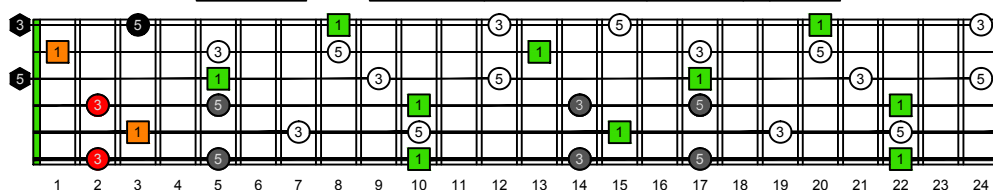

CAGED octaves (Drop D) C natural - FINGERBOARD OCTAVE SHAPES

CAGED octaves (Drop D) C major arpeggio - ENTIRE FINGERBOARD INTERVALS

CAGED octaves (Drop D) C major arpeggio ENTIRE FINGERBOARD INTERVALS : 5C2 box shape

CAGED octaves (Drop D) C major arpeggio ENTIRE FINGERBOARD INTERVALS : 5A3 box shape

CAGED octaves (Drop D) C major arpeggio ENTIRE FINGERBOARD INTERVALS : 3G1 box shape

CAGED octaves (Drop D) C major arpeggio ENTIRE FINGERBOARD INTERVALS : 6E4E1 box shape

CAGED octaves (Drop D) C major arpeggio ENTIRE FINGERBOARD INTERVALS : 6D4D2 box shape

CAGED octaves (Drop D) C major arpeggio ENTIRE FINGERBOARD INTERVALS : 5C2 box shape at 12