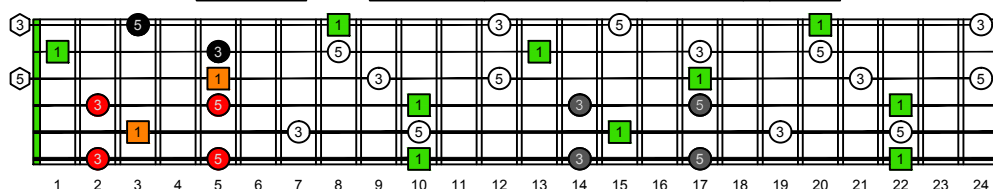

CAGED octaves (Drop D) C natural - FINGERBOARD OCTAVE SHAPES

CAGED octaves (Drop D) C major arpeggio - ENTIRE FINGERBOARD INTERVALS

CAGED octaves (Drop D) C major arpeggio ENTIRE FINGERBOARD INTERVALS : 5C2 box shape

CAGED octaves (Drop D) C major arpeggio ENTIRE FINGERBOARD INTERVALS : 5A3 box shape

CAGED octaves (Drop D) C major arpeggio ENTIRE FINGERBOARD INTERVALS : 3G1 box shape

CAGED octaves (Drop D) C major arpeggio ENTIRE FINGERBOARD INTERVALS : 6E4E1 box shape

CAGED octaves (Drop D) C major arpeggio ENTIRE FINGERBOARD INTERVALS : 6D4D2 box shape

CAGED octaves (Drop D) C major arpeggio ENTIRE FINGERBOARD INTERVALS : 5C2 box shape at 12