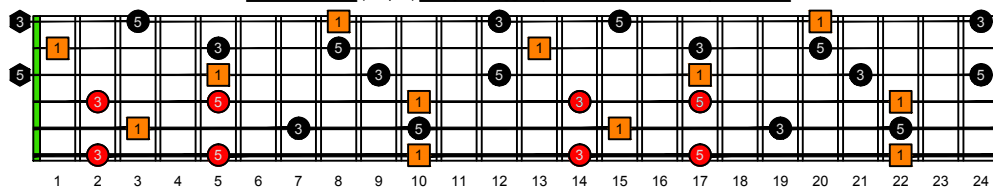

CAGED octaves (Drop D) C natural - FINGERBOARD OCTAVE SHAPES

CAGED octaves (Drop D) C major arpeggio - ENTIRE FINGERBOARD INTERVALS

CAGED octaves (Drop D) C major arpeggio ENTIRE FINGERBOARD INTERVALS : 5C2 box shape

CAGED octaves (Drop D) C major arpeggio ENTIRE FINGERBOARD INTERVALS : 5A3 box shape

CAGED octaves (Drop D) C major arpeggio ENTIRE FINGERBOARD INTERVALS : 3G1 box shape

CAGED octaves (Drop D) C major arpeggio ENTIRE FINGERBOARD INTERVALS : 6E4E1 box shape

CAGED octaves (Drop D) C major arpeggio ENTIRE FINGERBOARD INTERVALS : 6D4D2 box shape

CAGED octaves (Drop D) C major arpeggio ENTIRE FINGERBOARD INTERVALS : 5C2 box shape at 12