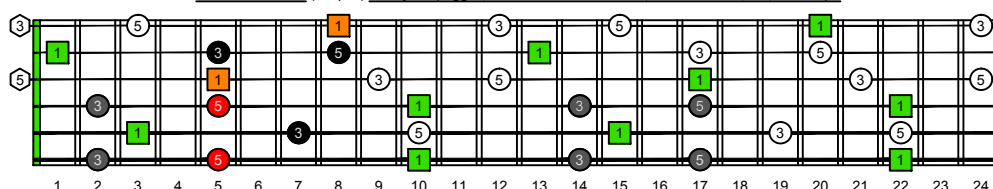

CAGED octaves (Drop D) C natural - FINGERBOARD OCTAVE SHAPES

CAGED octaves (Drop D) C major arpeggio - ENTIRE FINGERBOARD INTERVALS

CAGED octaves (Drop D) C major arpeggio ENTIRE FINGERBOARD INTERVALS : 5C2 box shape

CAGED octaves (Drop D) C major arpeggio ENTIRE FINGERBOARD INTERVALS : 5A3 box shape

CAGED octaves (Drop D) C major arpeggio ENTIRE FINGERBOARD INTERVALS : 3G1 box shape

CAGED octaves (Drop D) C major arpeggio ENTIRE FINGERBOARD INTERVALS : 6E4E1 box shape

CAGED octaves (Drop D) C major arpeggio ENTIRE FINGERBOARD INTERVALS : 6D4D2 box shape

CAGED octaves (Drop D) C major arpeggio ENTIRE FINGERBOARD INTERVALS : 5C2 box shape at 12