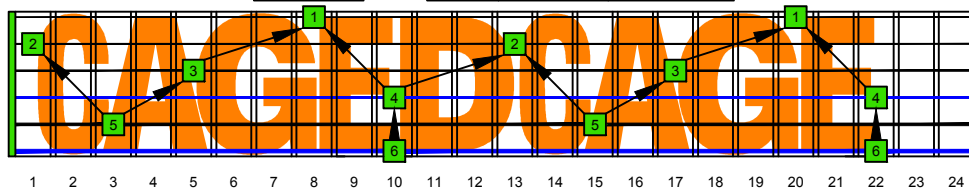

CAGED octaves (Drop D) C natural - FINGERBOARD OCTAVE SHAPES

CAGED octaves (Drop D) C major arpeggio - ENTIRE FINGERBOARD INTERVALS

CAGED octaves (Drop D) C major arpeggio ENTIRE FINGERBOARD INTERVALS : 5C2 box shape

CAGED octaves (Drop D) C major arpeggio ENTIRE FINGERBOARD INTERVALS : 5A3 box shape

CAGED octaves (Drop D) C major arpeggio ENTIRE FINGERBOARD INTERVALS : 3G1 box shape

CAGED octaves (Drop D) C major arpeggio ENTIRE FINGERBOARD INTERVALS : 6E4E1 box shape

CAGED octaves (Drop D) C major arpeggio ENTIRE FINGERBOARD INTERVALS : 6D4D2 box shape

CAGED octaves (Drop D) C major arpeggio ENTIRE FINGERBOARD INTERVALS : 5C2 box shape at 12