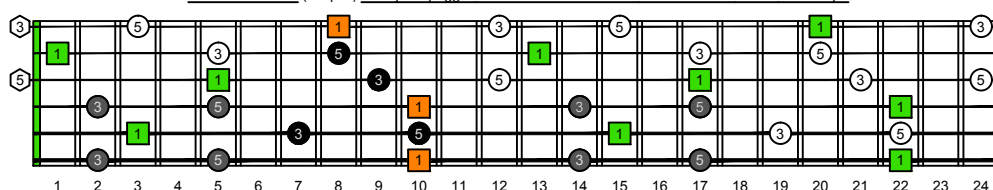

CAGED octaves (Drop D) C natural - FINGERBOARD OCTAVE SHAPES

CAGED octaves (Drop D) C major arpeggio - ENTIRE FINGERBOARD INTERVALS

CAGED octaves (Drop D) C major arpeggio ENTIRE FINGERBOARD INTERVALS : 5C2 box shape

CAGED octaves (Drop D) C major arpeggio ENTIRE FINGERBOARD INTERVALS : 5A3 box shape

CAGED octaves (Drop D) C major arpeggio ENTIRE FINGERBOARD INTERVALS : 3G1 box shape

CAGED octaves (Drop D) C major arpeggio ENTIRE FINGERBOARD INTERVALS : 6E4E1 box shape

CAGED octaves (Drop D) C major arpeggio ENTIRE FINGERBOARD INTERVALS : 6D4D2 box shape

CAGED octaves (Drop D) C major arpeggio ENTIRE FINGERBOARD INTERVALS : 5C2 box shape at 12