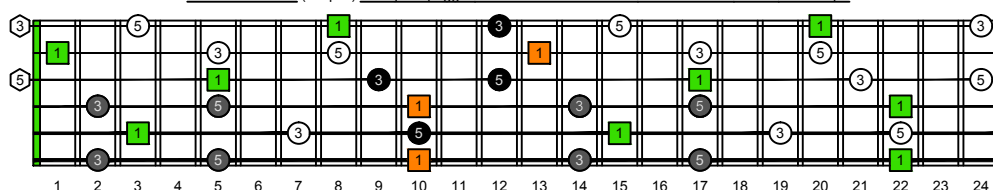

CAGED octaves (Drop D) C natural - FINGERBOARD OCTAVE SHAPES

CAGED octaves (Drop D) C major arpeggio - ENTIRE FINGERBOARD INTERVALS

CAGED octaves (Drop D) C major arpeggio ENTIRE FINGERBOARD INTERVALS : 5C2 box shape

CAGED octaves (Drop D) C major arpeggio ENTIRE FINGERBOARD INTERVALS : 5A3 box shape

CAGED octaves (Drop D) C major arpeggio ENTIRE FINGERBOARD INTERVALS : 3G1 box shape

CAGED octaves (Drop D) C major arpeggio ENTIRE FINGERBOARD INTERVALS : 6E4E1 box shape

CAGED octaves (Drop D) C major arpeggio ENTIRE FINGERBOARD INTERVALS : 6D4D2 box shape

CAGED octaves (Drop D) C major arpeggio ENTIRE FINGERBOARD INTERVALS : 5C2 box shape at 12