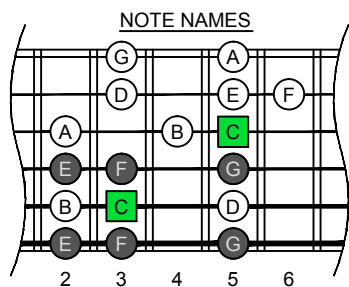

# C ionian mode **CAGED** octaves Drop D box shapes

C ionian mode (major scale)  
SEMITONOMETER

5A3  
BOX  
SHAPE

## www.cagedoctaves.com

Zon Brookes

CAGED octaves (Drop D) C ionian mode (major scale) : 5A3 box shape

CAGED octaves (Drop D) C ionian mode (major scale) ENTIRE FINGERBOARD NOTE NAMES : 5A3 box shape

CAGED octaves (Drop D) C ionian mode (major scale) ENTIRE FINGERBOARD INTERVALS : 5A3 box shape