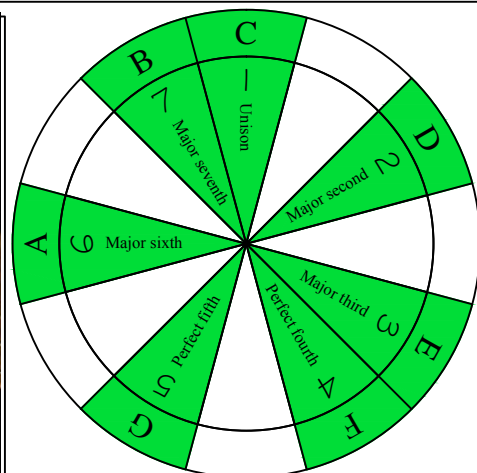

# C ionian mode **CAGED** octaves Drop D box shapes

C ionian mode (major scale)  
SEMITONOMETER

5A3  
BOX  
SHAPE

## www.cagedoctaves.com

Zon Brookes

CAGED octaves (Drop D) C ionian mode (major scale) : 5A3 box shape

CAGED octaves (Drop D) C ionian mode (major scale) ENTIRE FINGERBOARD NOTE NAMES : 5A3 box shape

CAGED octaves (Drop D) C ionian mode (major scale) ENTIRE FINGERBOARD INTERVALS : 5A3 box shape