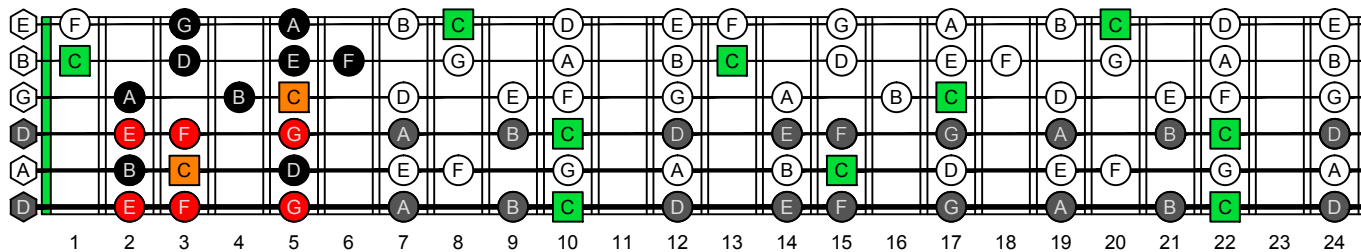

# C ionian mode **CAGED** octaves Drop D box shapes

C ionian mode (major scale)  
SEMITONOMETER

5A3  
BOX  
SHAPE

## www.cagedoctaves.com

Zon Brookes

CAGED octaves (Drop D) C ionian mode (major scale) : 5A3 box shape

CAGED octaves (Drop D) C ionian mode (major scale) ENTIRE FINGERBOARD NOTE NAMES : 5A3 box shape

CAGED octaves (Drop D) C ionian mode (major scale) ENTIRE FINGERBOARD INTERVALS : 5A3 box shape