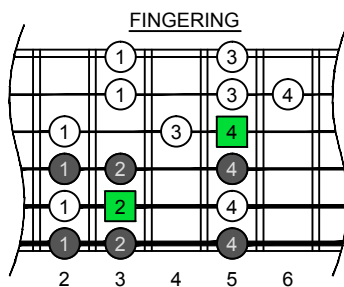

# C ionian mode **CAGED** octaves Drop D box shapes

C ionian mode (major scale)  
SEMITONOMETER

5A3  
BOX  
SHAPE

## www.cagedoctaves.com

Zon Brookes

CAGED octaves (Drop D) C ionian mode (major scale) : 5A3 box shape

CAGED octaves (Drop D) C ionian mode (major scale) ENTIRE FINGERBOARD NOTE NAMES : 5A3 box shape

CAGED octaves (Drop D) C ionian mode (major scale) ENTIRE FINGERBOARD INTERVALS : 5A3 box shape