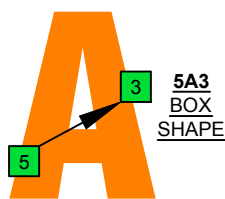

# C ionian mode **CAGED** octaves Drop D box shapes

C ionian mode (major scale)  
SEMITONOMETER

5A3  
BOX  
SHAPE

## www.cagedoctaves.com

Zon Brookes

CAGED octaves (Drop D) C ionian mode (major scale) : 5A3 box shape

CAGED octaves (Drop D) C ionian mode (major scale) ENTIRE FINGERBOARD NOTE NAMES : 5A3 box shape

CAGED octaves (Drop D) C ionian mode (major scale) ENTIRE FINGERBOARD INTERVALS : 5A3 box shape