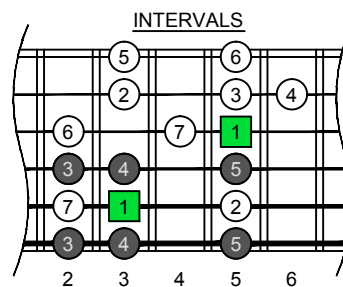

# C ionian mode **CAGED** octaves Drop D box shapes

C ionian mode (major scale)  
SEMITONOMETER

5A3  
BOX  
SHAPE

## www.cagedoctaves.com

Zon Brookes

CAGED octaves (Drop D) C ionian mode (major scale) : 5A3 box shape

CAGED octaves (Drop D) C ionian mode (major scale) ENTIRE FINGERBOARD NOTE NAMES : 5A3 box shape

CAGED octaves (Drop D) C ionian mode (major scale) ENTIRE FINGERBOARD INTERVALS : 5A3 box shape