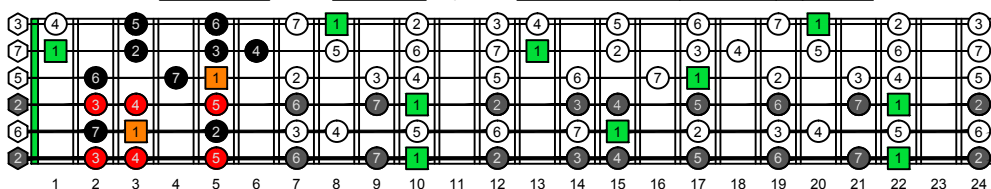

CAGED octaves C natural - FINGERBOARD OCTAVE SHAPES

CAGED octaves C major scale (ionian mode) - ENTIRE FINGERBOARD INTERVALS

CAGED octaves (Drop D) C ionian mode (major scale) ENTIRE FINGERBOARD INTERVALS : 5C2 box shape

CAGED octaves (Drop D) C ionian mode (major scale) ENTIRE FINGERBOARD INTERVALS : 5A3 box shape

CAGED octaves (Drop D) C ionian mode (major scale) ENTIRE FINGERBOARD INTERVALS : 3G1 box shape

CAGED octaves (Drop D) C ionian mode (major scale) ENTIRE FINGERBOARD INTERVALS : 6E4E1 box shape

CAGED octaves (Drop D) C ionian mode (major scale) ENTIRE FINGERBOARD INTERVALS : 6D4D2 box shape

CAGED octaves (Drop D) C ionian mode (major scale) ENTIRE FINGERBOARD INTERVALS : 5C2 box shape at 12