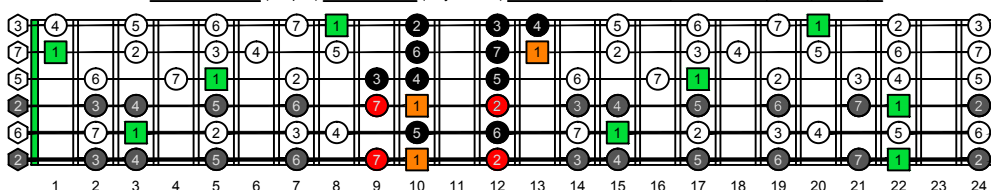

CAGED octaves C natural - FINGERBOARD OCTAVE SHAPES

CAGED octaves C major scale (ionian mode) - ENTIRE FINGERBOARD INTERVALS

CAGED octaves (Drop D) C ionian mode (major scale) ENTIRE FINGERBOARD INTERVALS : 5C2 box shape

CAGED octaves (Drop D) C ionian mode (major scale) ENTIRE FINGERBOARD INTERVALS : 5A3 box shape

CAGED octaves (Drop D) C ionian mode (major scale) ENTIRE FINGERBOARD INTERVALS : 3G1 box shape

CAGED octaves (Drop D) C ionian mode (major scale) ENTIRE FINGERBOARD INTERVALS : 6E4E1 box shape

CAGED octaves (Drop D) C ionian mode (major scale) ENTIRE FINGERBOARD INTERVALS : 6D4D2 box shape

CAGED octaves (Drop D) C ionian mode (major scale) ENTIRE FINGERBOARD INTERVALS : 5C2 box shape at 12