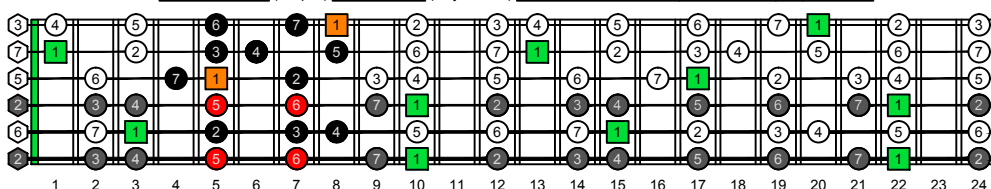

CAGED octaves C natural - FINGERBOARD OCTAVE SHAPES

CAGED octaves C major scale (ionian mode) - ENTIRE FINGERBOARD INTERVALS

CAGED octaves (Drop D) C ionian mode (major scale) ENTIRE FINGERBOARD INTERVALS : 5C2 box shape

CAGED octaves (Drop D) C ionian mode (major scale) ENTIRE FINGERBOARD INTERVALS : 5A3 box shape

CAGED octaves (Drop D) C ionian mode (major scale) ENTIRE FINGERBOARD INTERVALS : 3G1 box shape

CAGED octaves (Drop D) C ionian mode (major scale) ENTIRE FINGERBOARD INTERVALS : 6E4E1 box shape

CAGED octaves (Drop D) C ionian mode (major scale) ENTIRE FINGERBOARD INTERVALS : 6D4D2 box shape

CAGED octaves (Drop D) C ionian mode (major scale) ENTIRE FINGERBOARD INTERVALS : 5C2 box shape at 12