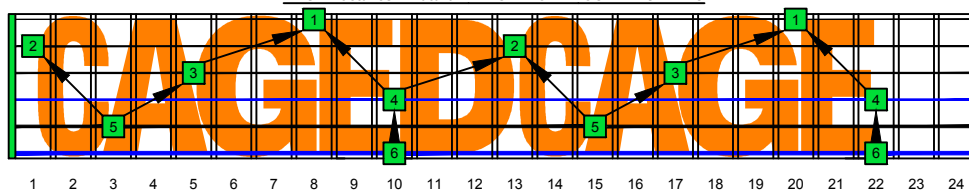

CAGED octaves C natural - FINGERBOARD OCTAVE SHAPES

CAGED octaves C major scale (ionian mode) - ENTIRE FINGERBOARD INTERVALS

CAGED octaves (Drop D) C ionian mode (major scale) ENTIRE FINGERBOARD INTERVALS : 5C2 box shape

CAGED octaves (Drop D) C ionian mode (major scale) ENTIRE FINGERBOARD INTERVALS : 5A3 box shape

CAGED octaves (Drop D) C ionian mode (major scale) ENTIRE FINGERBOARD INTERVALS : 3G1 box shape

CAGED octaves (Drop D) C ionian mode (major scale) ENTIRE FINGERBOARD INTERVALS : 6E4E1 box shape

CAGED octaves (Drop D) C ionian mode (major scale) ENTIRE FINGERBOARD INTERVALS : 6D4D2 box shape

CAGED octaves (Drop D) C ionian mode (major scale) ENTIRE FINGERBOARD INTERVALS : 5C2 box shape at 12