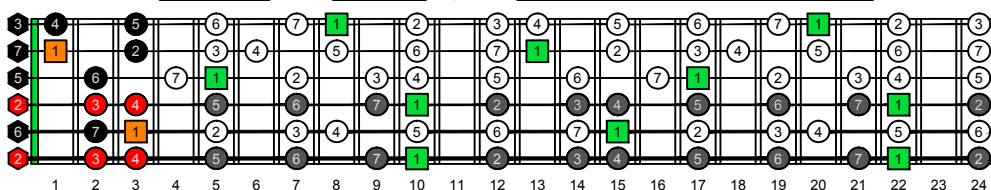

CAGED octaves C natural - FINGERBOARD OCTAVE SHAPES

CAGED octaves C major scale (ionian mode) - ENTIRE FINGERBOARD INTERVALS

CAGED octaves (Drop D) C ionian mode (major scale) ENTIRE FINGERBOARD INTERVALS : 5C2 box shape

CAGED octaves (Drop D) C ionian mode (major scale) ENTIRE FINGERBOARD INTERVALS : 5A3 box shape

CAGED octaves (Drop D) C ionian mode (major scale) ENTIRE FINGERBOARD INTERVALS : 3G1 box shape

CAGED octaves (Drop D) C ionian mode (major scale) ENTIRE FINGERBOARD INTERVALS : 6E4E1 box shape

CAGED octaves (Drop D) C ionian mode (major scale) ENTIRE FINGERBOARD INTERVALS : 6D4D2 box shape

CAGED octaves (Drop D) C ionian mode (major scale) ENTIRE FINGERBOARD INTERVALS : 5C2 box shape at 12