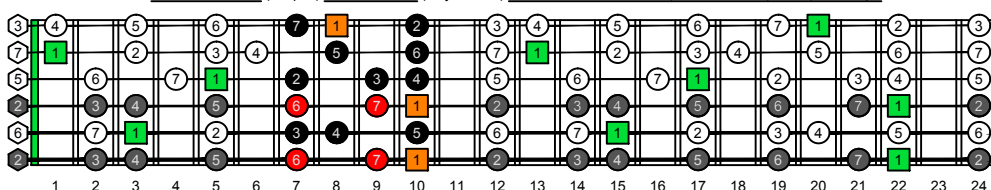

CAGED octaves C natural - FINGERBOARD OCTAVE SHAPES

CAGED octaves C major scale (ionian mode) - ENTIRE FINGERBOARD INTERVALS

CAGED octaves (Drop D) C ionian mode (major scale) ENTIRE FINGERBOARD INTERVALS : 5C2 box shape

CAGED octaves (Drop D) C ionian mode (major scale) ENTIRE FINGERBOARD INTERVALS : 5A3 box shape

CAGED octaves (Drop D) C ionian mode (major scale) ENTIRE FINGERBOARD INTERVALS : 3G1 box shape

CAGED octaves (Drop D) C ionian mode (major scale) ENTIRE FINGERBOARD INTERVALS : 6E4E1 box shape

CAGED octaves (Drop D) C ionian mode (major scale) ENTIRE FINGERBOARD INTERVALS : 6D4D2 box shape

CAGED octaves (Drop D) C ionian mode (major scale) ENTIRE FINGERBOARD INTERVALS : 5C2 box shape at 12