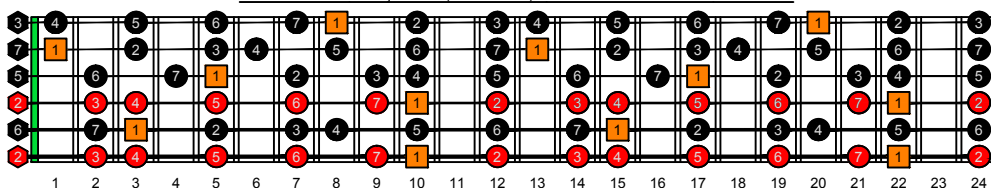

CAGED octaves C natural - FINGERBOARD OCTAVE SHAPES

CAGED octaves C major scale (ionian mode) - ENTIRE FINGERBOARD INTERVALS

CAGED octaves (Drop D) C ionian mode (major scale) ENTIRE FINGERBOARD INTERVALS : 5C2 box shape

CAGED octaves (Drop D) C ionian mode (major scale) ENTIRE FINGERBOARD INTERVALS : 5A3 box shape

CAGED octaves (Drop D) C ionian mode (major scale) ENTIRE FINGERBOARD INTERVALS : 3G1 box shape

CAGED octaves (Drop D) C ionian mode (major scale) ENTIRE FINGERBOARD INTERVALS : 6E4E1 box shape

CAGED octaves (Drop D) C ionian mode (major scale) ENTIRE FINGERBOARD INTERVALS : 6D4D2 box shape

CAGED octaves (Drop D) C ionian mode (major scale) ENTIRE FINGERBOARD INTERVALS : 5C2 box shape at 12