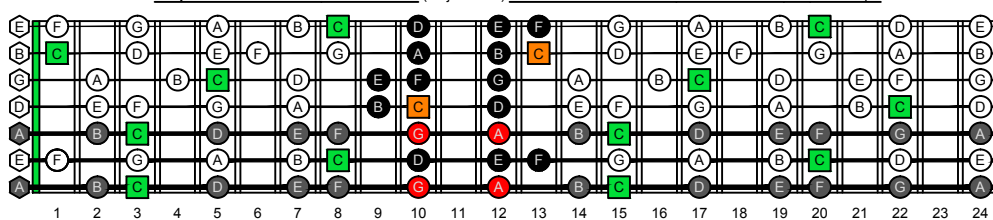

Drop A: BAGED octaves C natural - FINGERBOARD OCTAVE SHAPES

Drop A: BAGED octaves C ionian mode (major scale) ENTIRE FINGERBOARD NOTE NAMES

Drop A: BAGED octaves C ionian mode (major scale) ENTIRE FINGERBOARD NOTE NAMES : 7B5B2 box shape

Drop A: BAGED octaves C ionian mode (major scale) ENTIRE FINGERBOARD NOTE NAMES : 6A5A3 box shape

Drop A: BAGED octaves C ionian mode (major scale) ENTIRE FINGERBOARD NOTE NAMES : 6G3G1 box shape

Drop A: BAGED octaves C ionian mode (major scale) ENTIRE FINGERBOARD NOTE NAMES : 6E4E1 box shape

Drop A: BAGED octaves C ionian mode (major scale) ENTIRE FINGERBOARD NOTE NAMES : 4D2 box shape

Drop A: BAGED octaves C ionian mode (major scale) ENTIRE FINGERBOARD NOTE NAMES : 7B5B2 box shape at 12