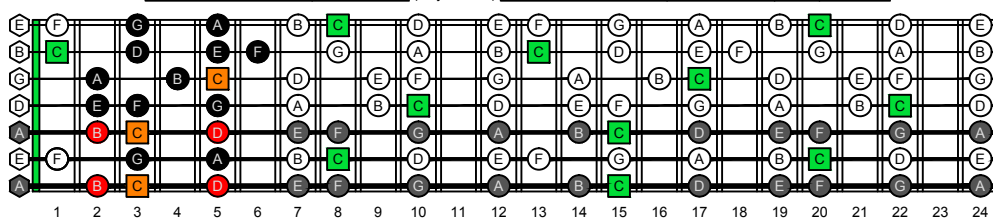

Drop A: BAGED octaves C natural - FINGERBOARD OCTAVE SHAPES

Drop A: BAGED octaves C ionian mode (major scale) ENTIRE FINGERBOARD NOTE NAMES

Drop A: BAGED octaves C ionian mode (major scale) ENTIRE FINGERBOARD NOTE NAMES : 7B5B2 box shape

Drop A: BAGED octaves C ionian mode (major scale) ENTIRE FINGERBOARD NOTE NAMES : 6A5A3 box shape

Drop A: BAGED octaves C ionian mode (major scale) ENTIRE FINGERBOARD NOTE NAMES : 6G3G1 box shape

Drop A: BAGED octaves C ionian mode (major scale) ENTIRE FINGERBOARD NOTE NAMES : 6E4E1 box shape

Drop A: BAGED octaves C ionian mode (major scale) ENTIRE FINGERBOARD NOTE NAMES : 4D2 box shape

Drop A: BAGED octaves C ionian mode (major scale) ENTIRE FINGERBOARD NOTE NAMES : 7B5B2 box shape at 12