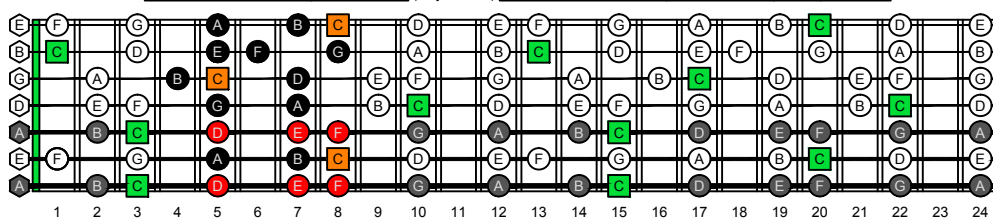

Drop A: BAGED octaves C natural - FINGERBOARD OCTAVE SHAPES

Drop A: BAGED octaves C ionian mode (major scale) ENTIRE FINGERBOARD NOTE NAMES

Drop A: BAGED octaves C ionian mode (major scale) ENTIRE FINGERBOARD NOTE NAMES : 7B5B2 box shape

Drop A: BAGED octaves C ionian mode (major scale) ENTIRE FINGERBOARD NOTE NAMES : 6A5A3 box shape

Drop A: BAGED octaves C ionian mode (major scale) ENTIRE FINGERBOARD NOTE NAMES : 6G3G1 box shape

Drop A: BAGED octaves C ionian mode (major scale) ENTIRE FINGERBOARD NOTE NAMES : 6E4E1 box shape

Drop A: BAGED octaves C ionian mode (major scale) ENTIRE FINGERBOARD NOTE NAMES : 4D2 box shape

Drop A: BAGED octaves C ionian mode (major scale) ENTIRE FINGERBOARD NOTE NAMES : 7B5B2 box shape at 12