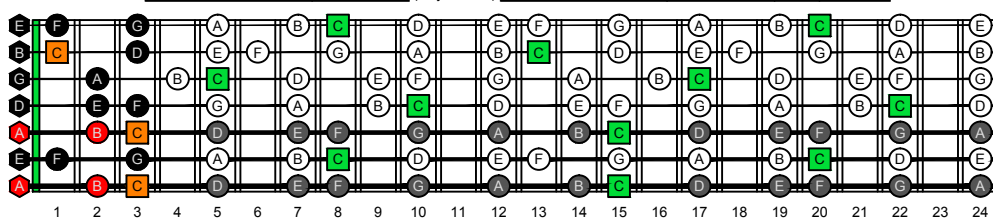

Drop A: BAGED octaves C natural - FINGERBOARD OCTAVE SHAPES

Drop A: BAGED octaves C ionian mode (major scale) ENTIRE FINGERBOARD NOTE NAMES

Drop A: BAGED octaves C ionian mode (major scale) ENTIRE FINGERBOARD NOTE NAMES : 7B5B2 box shape

Drop A: BAGED octaves C ionian mode (major scale) ENTIRE FINGERBOARD NOTE NAMES : 6A5A3 box shape

Drop A: BAGED octaves C ionian mode (major scale) ENTIRE FINGERBOARD NOTE NAMES : 6G3G1 box shape

Drop A: BAGED octaves C ionian mode (major scale) ENTIRE FINGERBOARD NOTE NAMES : 6E4E1 box shape

Drop A: BAGED octaves C ionian mode (major scale) ENTIRE FINGERBOARD NOTE NAMES : 4D2 box shape

Drop A: BAGED octaves C ionian mode (major scale) ENTIRE FINGERBOARD NOTE NAMES : 7B5B2 box shape at 12