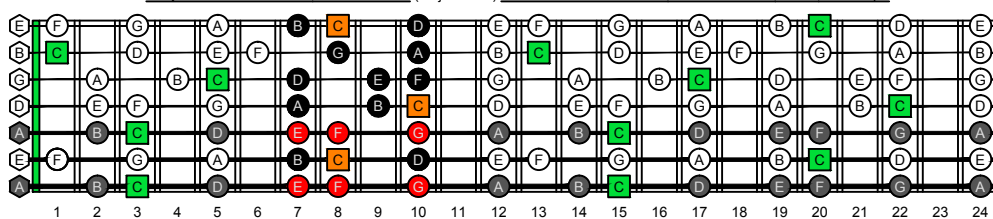

Drop A: BAGED octaves C natural - FINGERBOARD OCTAVE SHAPES

Drop A: BAGED octaves C ionian mode (major scale) ENTIRE FINGERBOARD NOTE NAMES

Drop A: BAGED octaves C ionian mode (major scale) ENTIRE FINGERBOARD NOTE NAMES : 7B5B2 box shape

Drop A: BAGED octaves C ionian mode (major scale) ENTIRE FINGERBOARD NOTE NAMES : 6A5A3 box shape

Drop A: BAGED octaves C ionian mode (major scale) ENTIRE FINGERBOARD NOTE NAMES : 6G3G1 box shape

Drop A: BAGED octaves C ionian mode (major scale) ENTIRE FINGERBOARD NOTE NAMES : 6E4E1 box shape

Drop A: BAGED octaves C ionian mode (major scale) ENTIRE FINGERBOARD NOTE NAMES : 4D2 box shape

Drop A: BAGED octaves C ionian mode (major scale) ENTIRE FINGERBOARD NOTE NAMES : 7B5B2 box shape at 12