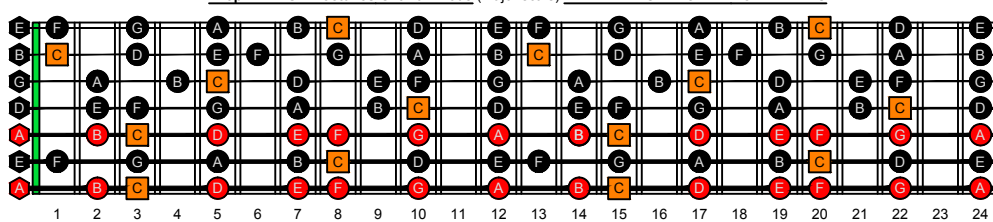

Drop A: BAGED octaves C natural - FINGERBOARD OCTAVE SHAPES

Drop A: BAGED octaves C ionian mode (major scale) ENTIRE FINGERBOARD NOTE NAMES

Drop A: BAGED octaves C ionian mode (major scale) ENTIRE FINGERBOARD NOTE NAMES : 7B5B2 box shape

Drop A: BAGED octaves C ionian mode (major scale) ENTIRE FINGERBOARD NOTE NAMES : 6A5A3 box shape

Drop A: BAGED octaves C ionian mode (major scale) ENTIRE FINGERBOARD NOTE NAMES : 6G3G1 box shape

Drop A: BAGED octaves C ionian mode (major scale) ENTIRE FINGERBOARD NOTE NAMES : 6E4E1 box shape

Drop A: BAGED octaves C ionian mode (major scale) ENTIRE FINGERBOARD NOTE NAMES : 4D2 box shape

Drop A: BAGED octaves C ionian mode (major scale) ENTIRE FINGERBOARD NOTE NAMES : 7B5B2 box shape at 12