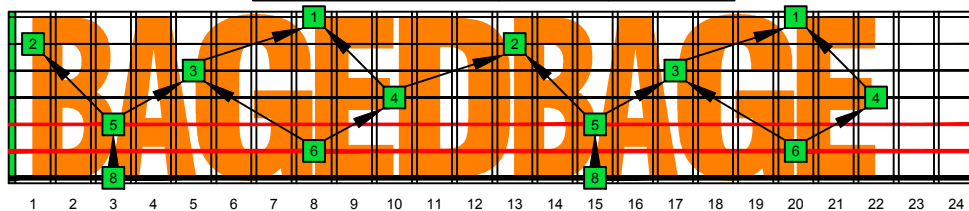

Drop A: BAGED octaves C natural - FINGERBOARD OCTAVE SHAPES

Drop A: BAGED octaves C ionian mode (major scale) ENTIRE FINGERBOARD NOTE NAMES

Drop A: BAGED octaves C ionian mode (major scale) ENTIRE FINGERBOARD NOTE NAMES : 7B5B2 box shape

Drop A: BAGED octaves C ionian mode (major scale) ENTIRE FINGERBOARD NOTE NAMES : 6A5A3 box shape

Drop A: BAGED octaves C ionian mode (major scale) ENTIRE FINGERBOARD NOTE NAMES : 6G3G1 box shape

Drop A: BAGED octaves C ionian mode (major scale) ENTIRE FINGERBOARD NOTE NAMES : 6E4E1 box shape

Drop A: BAGED octaves C ionian mode (major scale) ENTIRE FINGERBOARD NOTE NAMES : 4D2 box shape

Drop A: BAGED octaves C ionian mode (major scale) ENTIRE FINGERBOARD NOTE NAMES : 7B5B2 box shape at 12