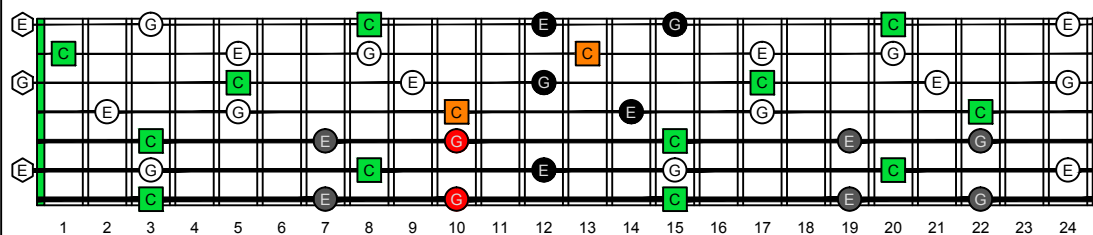

Drop A: BAGED octaves C natural - FINGERBOARD OCTAVE SHAPES

Drop A: BAGED octaves C major arpeggio ENTIRE FINGERBOARD NOTE NAMES

BAGED octaves (7-string Drop A: 3 notes per string) C major arpeggio ENTIRE FINGERBOARD NOTE NAMES : 6G3G1 box shape

BAGED octaves (7-string Drop A: 3 notes per string) C major arpeggio ENTIRE FINGERBOARD NOTE NAMES : 6E4E1 box shape

BAGED octaves (7-string Drop A: 3 notes per string) C major arpeggio ENTIRE FINGERBOARD NOTE NAMES : 7B5B2 box shape

BAGED octaves (7-string Drop A: 3 notes per string) C major arpeggio ENTIRE FINGERBOARD NOTE NAMES : 6E4D2 box shape

BAGED octaves (7-string Drop A: 3 notes per string) C major arpeggio ENTIRE FINGERBOARD NOTE NAMES : 7B5A3 box shape

BAGED octaves (7-string Drop A: 3 notes per string) C major arpeggio ENTIRE FINGERBOARD NOTE NAMES : 7D4D2 box shape

BAGED octaves (7-string Drop A: 3 notes per string) C major arpeggio ENTIRE FINGERBOARD NOTE NAMES : 5A3G1 box shape