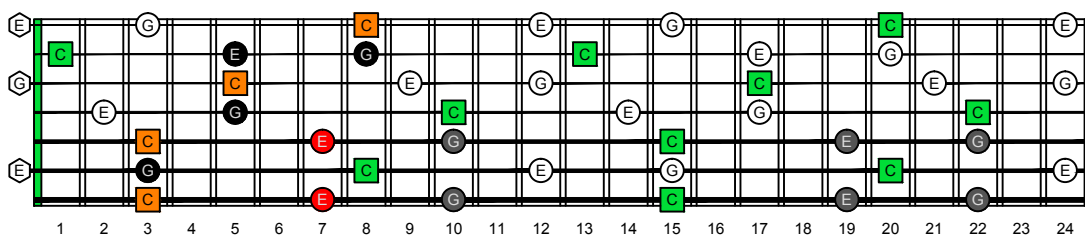

Drop A: BAGED octaves C natural - FINGERBOARD OCTAVE SHAPES

Drop A: BAGED octaves C major arpeggio ENTIRE FINGERBOARD NOTE NAMES

BAGED octaves (7-string Drop A: 3 notes per string) C major arpeggio ENTIRE FINGERBOARD NOTE NAMES : 6G3G1 box shape

BAGED octaves (7-string Drop A: 3 notes per string) C major arpeggio ENTIRE FINGERBOARD NOTE NAMES : 6E4E1 box shape

BAGED octaves (7-string Drop A: 3 notes per string) C major arpeggio ENTIRE FINGERBOARD NOTE NAMES : 7B5B2 box shape

BAGED octaves (7-string Drop A: 3 notes per string) C major arpeggio ENTIRE FINGERBOARD NOTE NAMES : 6E4D2 box shape

BAGED octaves (7-string Drop A: 3 notes per string) C major arpeggio ENTIRE FINGERBOARD NOTE NAMES : 7B5A3 box shape

BAGED octaves (7-string Drop A: 3 notes per string) C major arpeggio ENTIRE FINGERBOARD NOTE NAMES : 7D4D2 box shape

BAGED octaves (7-string Drop A: 3 notes per string) C major arpeggio ENTIRE FINGERBOARD NOTE NAMES : 5A3G1 box shape