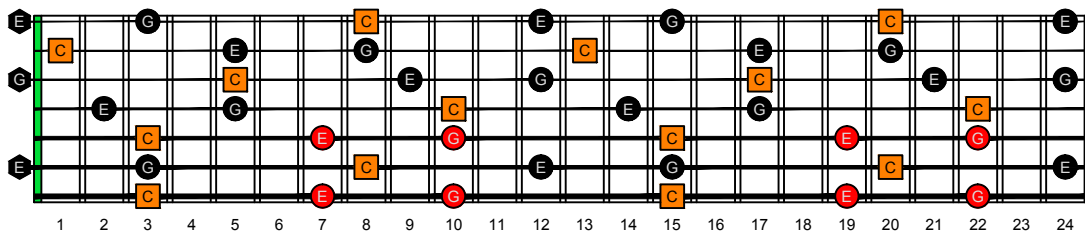

Drop A: BAGED octaves C natural - FINGERBOARD OCTAVE SHAPES

Drop A: BAGED octaves C major arpeggio ENTIRE FINGERBOARD NOTE NAMES

BAGED octaves (7-string Drop A: 3 notes per string) C major arpeggio ENTIRE FINGERBOARD NOTE NAMES : 6G3G1 box shape

BAGED octaves (7-string Drop A: 3 notes per string) C major arpeggio ENTIRE FINGERBOARD NOTE NAMES : 6E4E1 box shape

BAGED octaves (7-string Drop A: 3 notes per string) C major arpeggio ENTIRE FINGERBOARD NOTE NAMES : 7B5B2 box shape

BAGED octaves (7-string Drop A: 3 notes per string) C major arpeggio ENTIRE FINGERBOARD NOTE NAMES : 6E4D2 box shape

BAGED octaves (7-string Drop A: 3 notes per string) C major arpeggio ENTIRE FINGERBOARD NOTE NAMES : 7B5A3 box shape

BAGED octaves (7-string Drop A: 3 notes per string) C major arpeggio ENTIRE FINGERBOARD NOTE NAMES : 7D4D2 box shape

BAGED octaves (7-string Drop A: 3 notes per string) C major arpeggio ENTIRE FINGERBOARD NOTE NAMES : 5A3G1 box shape