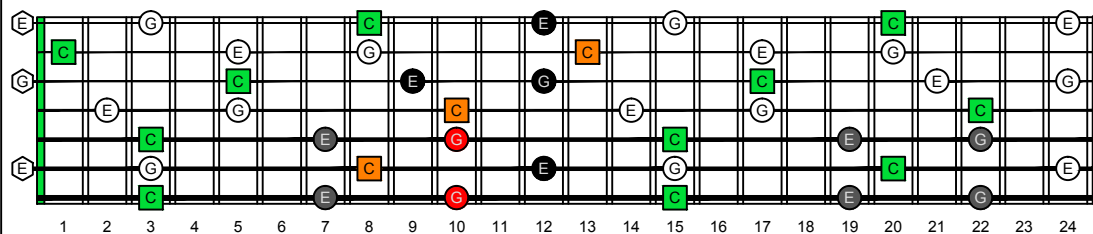

Drop A: BAGED octaves C natural - FINGERBOARD OCTAVE SHAPES

Drop A: BAGED octaves C major arpeggio ENTIRE FINGERBOARD NOTE NAMES

BAGED octaves (7-string Drop A: 3 notes per string) C major arpeggio ENTIRE FINGERBOARD NOTE NAMES : 6G3G1 box shape

BAGED octaves (7-string Drop A: 3 notes per string) C major arpeggio ENTIRE FINGERBOARD NOTE NAMES : 6E4E1 box shape

BAGED octaves (7-string Drop A: 3 notes per string) C major arpeggio ENTIRE FINGERBOARD NOTE NAMES : 7B5B2 box shape

BAGED octaves (7-string Drop A: 3 notes per string) C major arpeggio ENTIRE FINGERBOARD NOTE NAMES : 6E4D2 box shape

BAGED octaves (7-string Drop A: 3 notes per string) C major arpeggio ENTIRE FINGERBOARD NOTE NAMES : 7B5A3 box shape

BAGED octaves (7-string Drop A: 3 notes per string) C major arpeggio ENTIRE FINGERBOARD NOTE NAMES : 7D4D2 box shape

BAGED octaves (7-string Drop A: 3 notes per string) C major arpeggio ENTIRE FINGERBOARD NOTE NAMES : 5A3G1 box shape