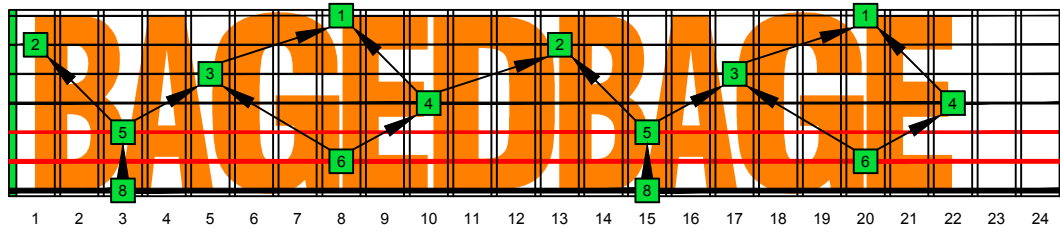

Drop A: BAGED octaves C natural - FINGERBOARD OCTAVE SHAPES

Drop A: BAGED octaves C major arpeggio ENTIRE FINGERBOARD NOTE NAMES

BAGED octaves (7-string Drop A: 3 notes per string) C major arpeggio ENTIRE FINGERBOARD NOTE NAMES : 6G3G1 box shape

BAGED octaves (7-string Drop A: 3 notes per string) C major arpeggio ENTIRE FINGERBOARD NOTE NAMES : 6E4E1 box shape

BAGED octaves (7-string Drop A: 3 notes per string) C major arpeggio ENTIRE FINGERBOARD NOTE NAMES : 7B5B2 box shape

BAGED octaves (7-string Drop A: 3 notes per string) C major arpeggio ENTIRE FINGERBOARD NOTE NAMES : 6E4D2 box shape

BAGED octaves (7-string Drop A: 3 notes per string) C major arpeggio ENTIRE FINGERBOARD NOTE NAMES : 7B5A3 box shape

BAGED octaves (7-string Drop A: 3 notes per string) C major arpeggio ENTIRE FINGERBOARD NOTE NAMES : 7D4D2 box shape

BAGED octaves (7-string Drop A: 3 notes per string) C major arpeggio ENTIRE FINGERBOARD NOTE NAMES : 5A3G1 box shape