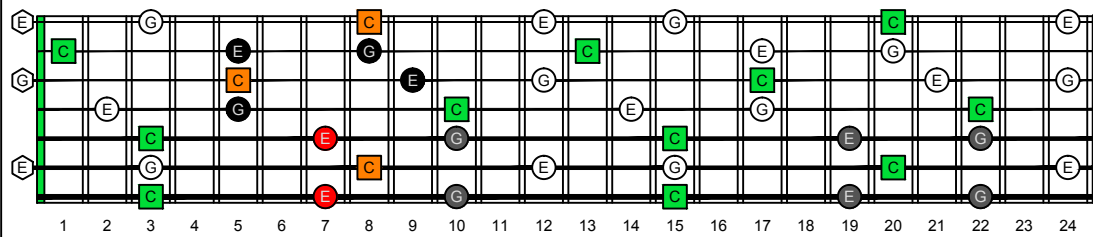

Drop A: BAGED octaves C natural - FINGERBOARD OCTAVE SHAPES

Drop A: BAGED octaves C major arpeggio ENTIRE FINGERBOARD NOTE NAMES

BAGED octaves (7-string Drop A: 3 notes per string) C major arpeggio ENTIRE FINGERBOARD NOTE NAMES : 6G3G1 box shape

BAGED octaves (7-string Drop A: 3 notes per string) C major arpeggio ENTIRE FINGERBOARD NOTE NAMES : 6E4E1 box shape

BAGED octaves (7-string Drop A: 3 notes per string) C major arpeggio ENTIRE FINGERBOARD NOTE NAMES : 7B5B2 box shape

BAGED octaves (7-string Drop A: 3 notes per string) C major arpeggio ENTIRE FINGERBOARD NOTE NAMES : 6E4D2 box shape

BAGED octaves (7-string Drop A: 3 notes per string) C major arpeggio ENTIRE FINGERBOARD NOTE NAMES : 7B5A3 box shape

BAGED octaves (7-string Drop A: 3 notes per string) C major arpeggio ENTIRE FINGERBOARD NOTE NAMES : 7D4D2 box shape

BAGED octaves (7-string Drop A: 3 notes per string) C major arpeggio ENTIRE FINGERBOARD NOTE NAMES : 5A3G1 box shape