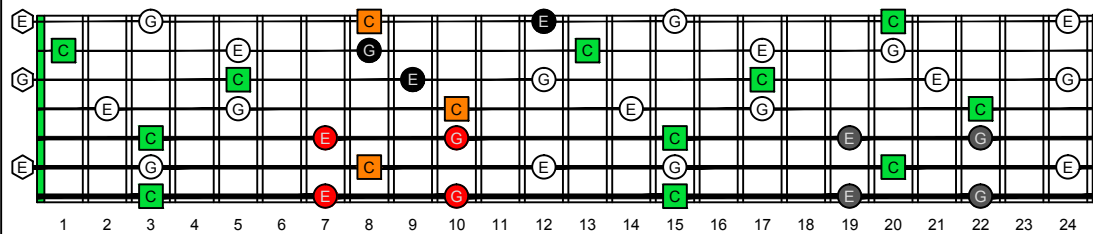

Drop A: BAGED octaves C natural - FINGERBOARD OCTAVE SHAPES

Drop A: BAGED octaves C major arpeggio ENTIRE FINGERBOARD NOTE NAMES

BAGED octaves (7-string Drop A: 3 notes per string) C major arpeggio ENTIRE FINGERBOARD NOTE NAMES : 6G3G1 box shape

BAGED octaves (7-string Drop A: 3 notes per string) C major arpeggio ENTIRE FINGERBOARD NOTE NAMES : 6E4E1 box shape

BAGED octaves (7-string Drop A: 3 notes per string) C major arpeggio ENTIRE FINGERBOARD NOTE NAMES : 7B5B2 box shape

BAGED octaves (7-string Drop A: 3 notes per string) C major arpeggio ENTIRE FINGERBOARD NOTE NAMES : 6E4D2 box shape

BAGED octaves (7-string Drop A: 3 notes per string) C major arpeggio ENTIRE FINGERBOARD NOTE NAMES : 7B5A3 box shape

BAGED octaves (7-string Drop A: 3 notes per string) C major arpeggio ENTIRE FINGERBOARD NOTE NAMES : 7D4D2 box shape

BAGED octaves (7-string Drop A: 3 notes per string) C major arpeggio ENTIRE FINGERBOARD NOTE NAMES : 5A3G1 box shape