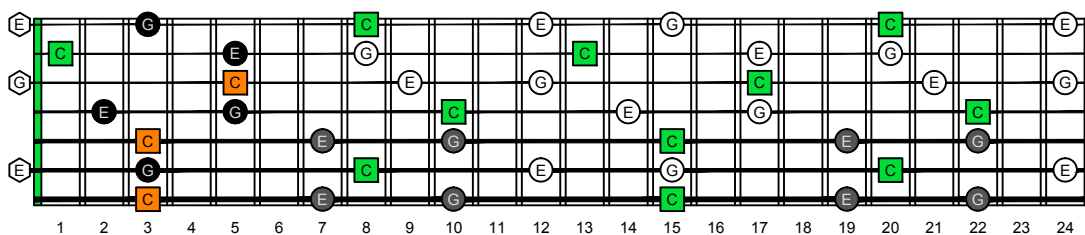

Drop A: BAGED octaves C natural - FINGERBOARD OCTAVE SHAPES

Drop A: BAGED octaves C major arpeggio ENTIRE FINGERBOARD NOTE NAMES

BAGED octaves (7-string Drop A: 3 notes per string) C major arpeggio ENTIRE FINGERBOARD NOTE NAMES : 6G3G1 box shape

BAGED octaves (7-string Drop A: 3 notes per string) C major arpeggio ENTIRE FINGERBOARD NOTE NAMES : 6E4E1 box shape

BAGED octaves (7-string Drop A: 3 notes per string) C major arpeggio ENTIRE FINGERBOARD NOTE NAMES : 7B5B2 box shape

BAGED octaves (7-string Drop A: 3 notes per string) C major arpeggio ENTIRE FINGERBOARD NOTE NAMES : 6E4D2 box shape

BAGED octaves (7-string Drop A: 3 notes per string) C major arpeggio ENTIRE FINGERBOARD NOTE NAMES : 7B5A3 box shape

BAGED octaves (7-string Drop A: 3 notes per string) C major arpeggio ENTIRE FINGERBOARD NOTE NAMES : 7D4D2 box shape

BAGED octaves (7-string Drop A: 3 notes per string) C major arpeggio ENTIRE FINGERBOARD NOTE NAMES : 5A3G1 box shape