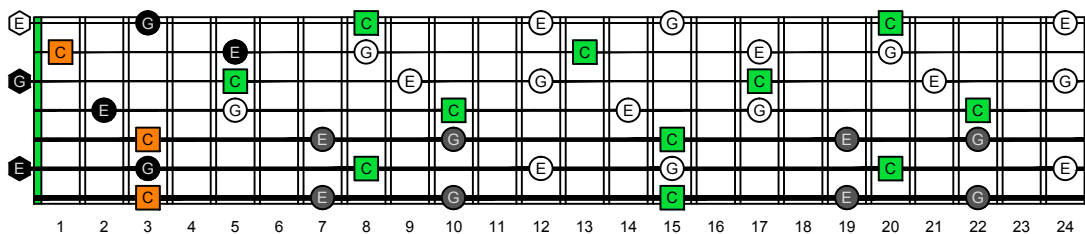

Drop A: BAGED octaves C natural - FINGERBOARD OCTAVE SHAPES

Drop A: BAGED octaves C major arpeggio ENTIRE FINGERBOARD NOTE NAMES

BAGED octaves (7-string Drop A: 3 notes per string) C major arpeggio ENTIRE FINGERBOARD NOTE NAMES : 6G3G1 box shape

BAGED octaves (7-string Drop A: 3 notes per string) C major arpeggio ENTIRE FINGERBOARD NOTE NAMES : 6E4E1 box shape

BAGED octaves (7-string Drop A: 3 notes per string) C major arpeggio ENTIRE FINGERBOARD NOTE NAMES : 7B5B2 box shape

BAGED octaves (7-string Drop A: 3 notes per string) C major arpeggio ENTIRE FINGERBOARD NOTE NAMES : 6E4D2 box shape

BAGED octaves (7-string Drop A: 3 notes per string) C major arpeggio ENTIRE FINGERBOARD NOTE NAMES : 7B5A3 box shape

BAGED octaves (7-string Drop A: 3 notes per string) C major arpeggio ENTIRE FINGERBOARD NOTE NAMES : 7D4D2 box shape

BAGED octaves (7-string Drop A: 3 notes per string) C major arpeggio ENTIRE FINGERBOARD NOTE NAMES : 5A3G1 box shape