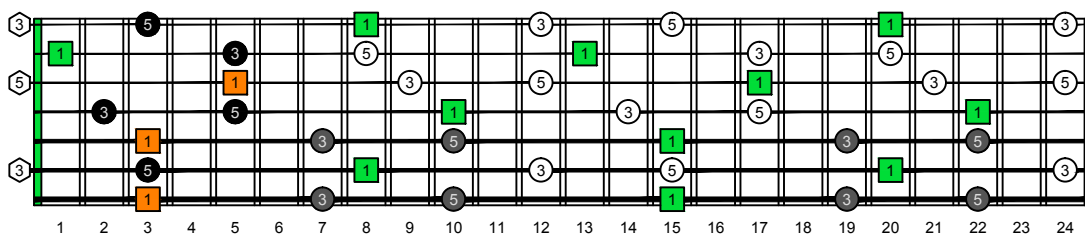

Drop A: BAGED octaves C natural - FINGERBOARD OCTAVE SHAPES

Drop A: BAGED octaves C major arpeggio ENTIRE FINGERBOARD INTERVALS

BAGED octaves (7-string Drop A: 3 notes per string) C major arpeggio ENTIRE FINGERBOARD NOTE NAMES : 6G3G1 box shape

BAGED octaves (7-string Drop A: 3 notes per string) C major arpeggio ENTIRE FINGERBOARD NOTE NAMES : 6E4E1 box shape

BAGED octaves (7-string Drop A: 3 notes per string) C major arpeggio ENTIRE FINGERBOARD NOTE NAMES : 7B5B2 box shape

BAGED octaves (7-string Drop A: 3 notes per string) C major arpeggio ENTIRE FINGERBOARD NOTE NAMES : 6E4D2 box shape

BAGED octaves (7-string Drop A: 3 notes per string) C major arpeggio ENTIRE FINGERBOARD NOTE NAMES : 7B5A3 box shape

BAGED octaves (7-string Drop A: 3 notes per string) C major arpeggio ENTIRE FINGERBOARD NOTE NAMES : 7D4D2 box shape

BAGED octaves (7-string Drop A: 3 notes per string) C major arpeggio ENTIRE FINGERBOARD NOTE NAMES : 5A3G1 box shape