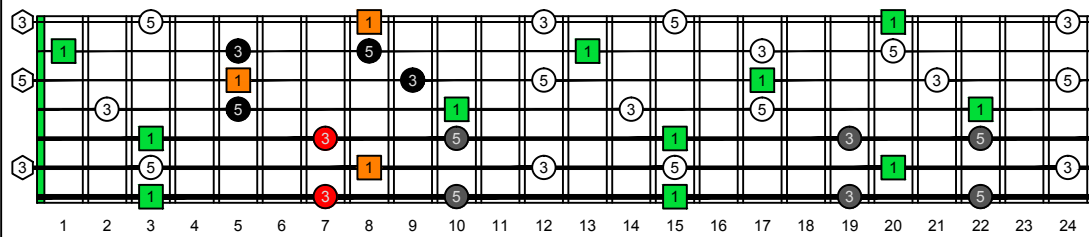

Drop A: BAGED octaves C natural - FINGERBOARD OCTAVE SHAPES

Drop A: BAGED octaves C major arpeggio ENTIRE FINGERBOARD INTERVALS

BAGED octaves (7-string Drop A: 3 notes per string) C major arpeggio ENTIRE FINGERBOARD NOTE NAMES : 6G3G1 box shape

BAGED octaves (7-string Drop A: 3 notes per string) C major arpeggio ENTIRE FINGERBOARD NOTE NAMES : 6E4E1 box shape

BAGED octaves (7-string Drop A: 3 notes per string) C major arpeggio ENTIRE FINGERBOARD NOTE NAMES : 7B5B2 box shape

BAGED octaves (7-string Drop A: 3 notes per string) C major arpeggio ENTIRE FINGERBOARD NOTE NAMES : 6E4D2 box shape

BAGED octaves (7-string Drop A: 3 notes per string) C major arpeggio ENTIRE FINGERBOARD NOTE NAMES : 7B5A3 box shape

BAGED octaves (7-string Drop A: 3 notes per string) C major arpeggio ENTIRE FINGERBOARD NOTE NAMES : 7D4D2 box shape

BAGED octaves (7-string Drop A: 3 notes per string) C major arpeggio ENTIRE FINGERBOARD NOTE NAMES : 5A3G1 box shape