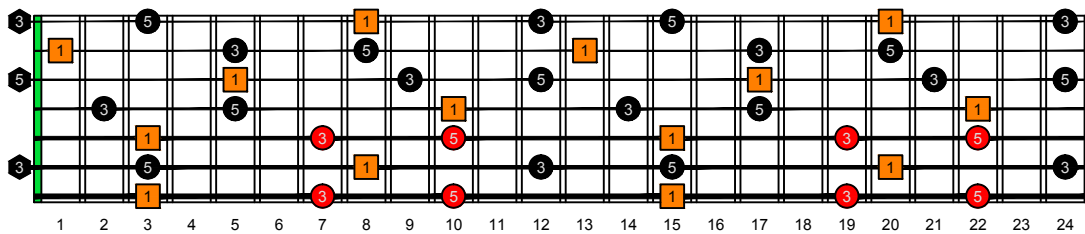

Drop A: BAGED octaves C natural - FINGERBOARD OCTAVE SHAPES

Drop A: BAGED octaves C major arpeggio ENTIRE FINGERBOARD INTERVALS

BAGED octaves (7-string Drop A: 3 notes per string) C major arpeggio ENTIRE FINGERBOARD NOTE NAMES : 6G3G1 box shape

BAGED octaves (7-string Drop A: 3 notes per string) C major arpeggio ENTIRE FINGERBOARD NOTE NAMES : 6E4E1 box shape

BAGED octaves (7-string Drop A: 3 notes per string) C major arpeggio ENTIRE FINGERBOARD NOTE NAMES : 7B5B2 box shape

BAGED octaves (7-string Drop A: 3 notes per string) C major arpeggio ENTIRE FINGERBOARD NOTE NAMES : 6E4D2 box shape

BAGED octaves (7-string Drop A: 3 notes per string) C major arpeggio ENTIRE FINGERBOARD NOTE NAMES : 7B5A3 box shape

BAGED octaves (7-string Drop A: 3 notes per string) C major arpeggio ENTIRE FINGERBOARD NOTE NAMES : 7D4D2 box shape

BAGED octaves (7-string Drop A: 3 notes per string) C major arpeggio ENTIRE FINGERBOARD NOTE NAMES : 5A3G1 box shape