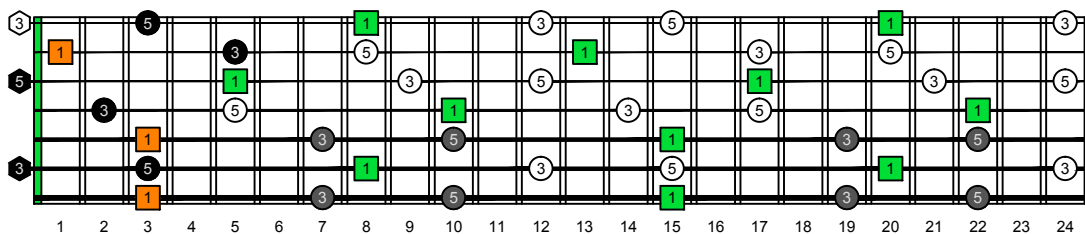

Drop A: BAGED octaves C natural - FINGERBOARD OCTAVE SHAPES

Drop A: BAGED octaves C major arpeggio ENTIRE FINGERBOARD INTERVALS

BAGED octaves (7-string Drop A: 3 notes per string) C major arpeggio ENTIRE FINGERBOARD NOTE NAMES : 6G3G1 box shape

BAGED octaves (7-string Drop A: 3 notes per string) C major arpeggio ENTIRE FINGERBOARD NOTE NAMES : 6E4E1 box shape

BAGED octaves (7-string Drop A: 3 notes per string) C major arpeggio ENTIRE FINGERBOARD NOTE NAMES : 7B5B2 box shape

BAGED octaves (7-string Drop A: 3 notes per string) C major arpeggio ENTIRE FINGERBOARD NOTE NAMES : 6E4D2 box shape

BAGED octaves (7-string Drop A: 3 notes per string) C major arpeggio ENTIRE FINGERBOARD NOTE NAMES : 7B5A3 box shape

BAGED octaves (7-string Drop A: 3 notes per string) C major arpeggio ENTIRE FINGERBOARD NOTE NAMES : 7D4D2 box shape

BAGED octaves (7-string Drop A: 3 notes per string) C major arpeggio ENTIRE FINGERBOARD NOTE NAMES : 5A3G1 box shape