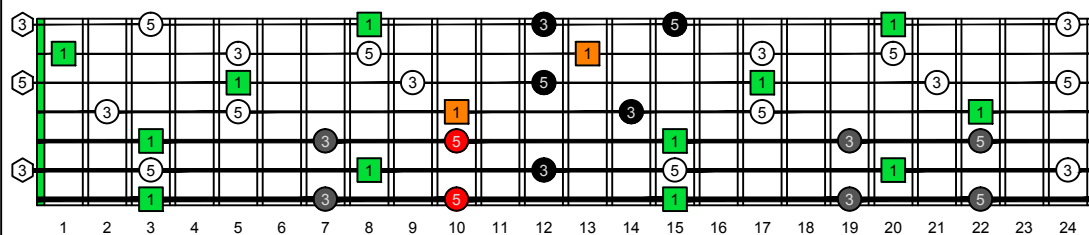

Drop A: BAGED octaves C natural - FINGERBOARD OCTAVE SHAPES

Drop A: BAGED octaves C major arpeggio ENTIRE FINGERBOARD INTERVALS

BAGED octaves (7-string Drop A: 3 notes per string) C major arpeggio ENTIRE FINGERBOARD NOTE NAMES : 6G3G1 box shape

BAGED octaves (7-string Drop A: 3 notes per string) C major arpeggio ENTIRE FINGERBOARD NOTE NAMES : 6E4E1 box shape

BAGED octaves (7-string Drop A: 3 notes per string) C major arpeggio ENTIRE FINGERBOARD NOTE NAMES : 7B5B2 box shape

BAGED octaves (7-string Drop A: 3 notes per string) C major arpeggio ENTIRE FINGERBOARD NOTE NAMES : 6E4D2 box shape

BAGED octaves (7-string Drop A: 3 notes per string) C major arpeggio ENTIRE FINGERBOARD NOTE NAMES : 7B5A3 box shape

BAGED octaves (7-string Drop A: 3 notes per string) C major arpeggio ENTIRE FINGERBOARD NOTE NAMES : 7D4D2 box shape

BAGED octaves (7-string Drop A: 3 notes per string) C major arpeggio ENTIRE FINGERBOARD NOTE NAMES : 5A3G1 box shape