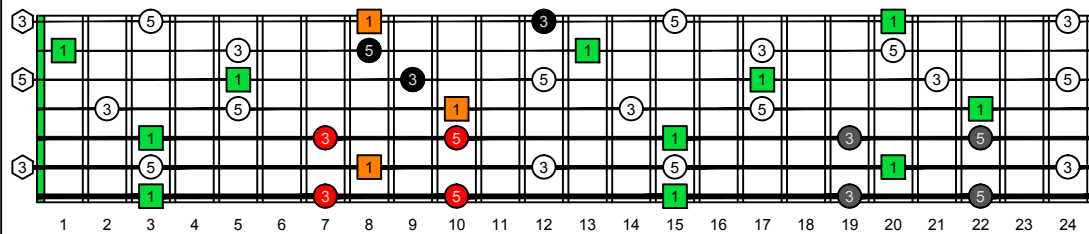

Drop A: BAGED octaves C natural - FINGERBOARD OCTAVE SHAPES

Drop A: BAGED octaves C major arpeggio ENTIRE FINGERBOARD INTERVALS

BAGED octaves (7-string Drop A: 3 notes per string) C major arpeggio ENTIRE FINGERBOARD NOTE NAMES : 6G3G1 box shape

BAGED octaves (7-string Drop A: 3 notes per string) C major arpeggio ENTIRE FINGERBOARD NOTE NAMES : 6E4E1 box shape

BAGED octaves (7-string Drop A: 3 notes per string) C major arpeggio ENTIRE FINGERBOARD NOTE NAMES : 7B5B2 box shape

BAGED octaves (7-string Drop A: 3 notes per string) C major arpeggio ENTIRE FINGERBOARD NOTE NAMES : 6E4D2 box shape

BAGED octaves (7-string Drop A: 3 notes per string) C major arpeggio ENTIRE FINGERBOARD NOTE NAMES : 7B5A3 box shape

BAGED octaves (7-string Drop A: 3 notes per string) C major arpeggio ENTIRE FINGERBOARD NOTE NAMES : 7D4D2 box shape

BAGED octaves (7-string Drop A: 3 notes per string) C major arpeggio ENTIRE FINGERBOARD NOTE NAMES : 5A3G1 box shape