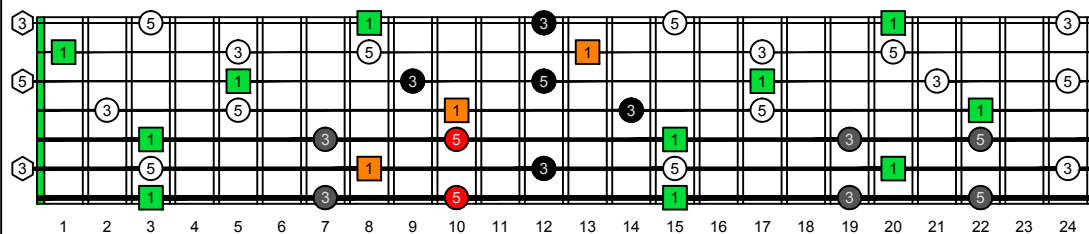

Drop A: BAGED octaves C natural - FINGERBOARD OCTAVE SHAPES

Drop A: BAGED octaves C major arpeggio ENTIRE FINGERBOARD INTERVALS

BAGED octaves (7-string Drop A: 3 notes per string) C major arpeggio ENTIRE FINGERBOARD NOTE NAMES : 6G3G1 box shape

BAGED octaves (7-string Drop A: 3 notes per string) C major arpeggio ENTIRE FINGERBOARD NOTE NAMES : 6E4E1 box shape

BAGED octaves (7-string Drop A: 3 notes per string) C major arpeggio ENTIRE FINGERBOARD NOTE NAMES : 7B5B2 box shape

BAGED octaves (7-string Drop A: 3 notes per string) C major arpeggio ENTIRE FINGERBOARD NOTE NAMES : 6E4D2 box shape

BAGED octaves (7-string Drop A: 3 notes per string) C major arpeggio ENTIRE FINGERBOARD NOTE NAMES : 7B5A3 box shape

BAGED octaves (7-string Drop A: 3 notes per string) C major arpeggio ENTIRE FINGERBOARD NOTE NAMES : 7D4D2 box shape

BAGED octaves (7-string Drop A: 3 notes per string) C major arpeggio ENTIRE FINGERBOARD NOTE NAMES : 5A3G1 box shape