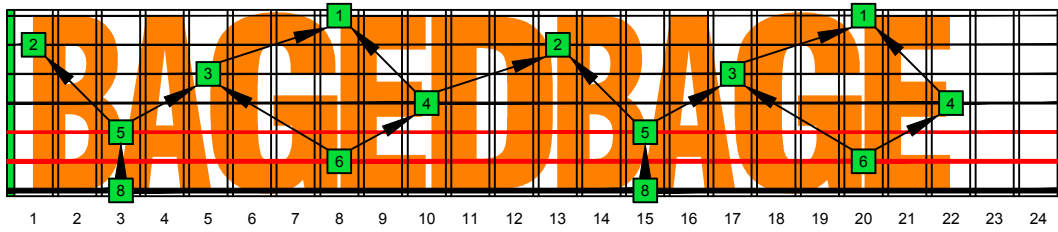

Drop A: BAGED octaves C natural - FINGERBOARD OCTAVE SHAPES

Drop A: BAGED octaves C major arpeggio ENTIRE FINGERBOARD INTERVALS

BAGED octaves (7-string Drop A: 3 notes per string) C major arpeggio ENTIRE FINGERBOARD NOTE NAMES : 6G3G1 box shape

BAGED octaves (7-string Drop A: 3 notes per string) C major arpeggio ENTIRE FINGERBOARD NOTE NAMES : 6E4E1 box shape

BAGED octaves (7-string Drop A: 3 notes per string) C major arpeggio ENTIRE FINGERBOARD NOTE NAMES : 7B5B2 box shape

BAGED octaves (7-string Drop A: 3 notes per string) C major arpeggio ENTIRE FINGERBOARD NOTE NAMES : 6E4D2 box shape

BAGED octaves (7-string Drop A: 3 notes per string) C major arpeggio ENTIRE FINGERBOARD NOTE NAMES : 7B5A3 box shape

BAGED octaves (7-string Drop A: 3 notes per string) C major arpeggio ENTIRE FINGERBOARD NOTE NAMES : 7D4D2 box shape

BAGED octaves (7-string Drop A: 3 notes per string) C major arpeggio ENTIRE FINGERBOARD NOTE NAMES : 5A3G1 box shape