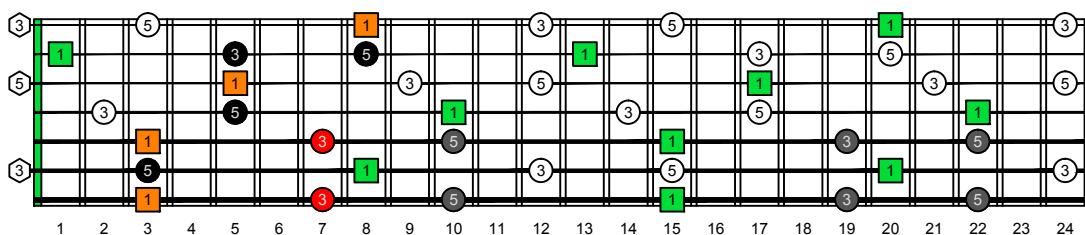

Drop A: BAGED octaves C natural - FINGERBOARD OCTAVE SHAPES

Drop A: BAGED octaves C major arpeggio ENTIRE FINGERBOARD INTERVALS

BAGED octaves (7-string Drop A: 3 notes per string) C major arpeggio ENTIRE FINGERBOARD NOTE NAMES : 6G3G1 box shape

BAGED octaves (7-string Drop A: 3 notes per string) C major arpeggio ENTIRE FINGERBOARD NOTE NAMES : 6E4E1 box shape

BAGED octaves (7-string Drop A: 3 notes per string) C major arpeggio ENTIRE FINGERBOARD NOTE NAMES : 7B5B2 box shape

BAGED octaves (7-string Drop A: 3 notes per string) C major arpeggio ENTIRE FINGERBOARD NOTE NAMES : 6E4D2 box shape

BAGED octaves (7-string Drop A: 3 notes per string) C major arpeggio ENTIRE FINGERBOARD NOTE NAMES : 7B5A3 box shape

BAGED octaves (7-string Drop A: 3 notes per string) C major arpeggio ENTIRE FINGERBOARD NOTE NAMES : 7D4D2 box shape

BAGED octaves (7-string Drop A: 3 notes per string) C major arpeggio ENTIRE FINGERBOARD NOTE NAMES : 5A3G1 box shape