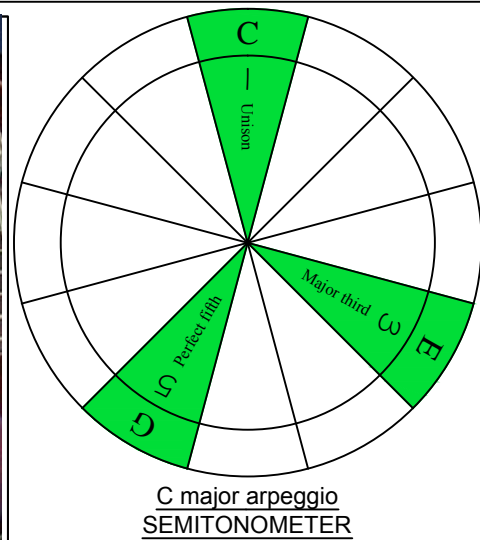

C major arpeggio  
**BAGED**  
octaves  
Low F#  
8-string  
box shapes

www.cagedoctaves.com

Zon Brookes

BAF#GED octaves (Low F# : 8-string) C major arpeggio : 7D4D2 box shape

BAF#GED octaves C major scale (ionian mode) ENTIRE FINGERBOARD NOTE NAMES : 7D4D2 box shape

BAF#GED octaves C major scale (ionian mode) ENTIRE FINGERBOARD INTERVALS : 7D4D2 box shape