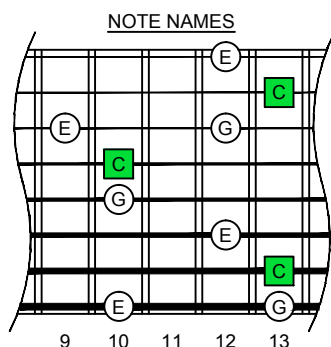

C major arpeggio  
**BAGED**  
octaves  
Low F#  
8-string  
box shapes

www.cagedoctaves.com

Zon Brookes

BAF#GED octaves (Low F# : 8-string) C major arpeggio : 7D4D2 box shape

BAF#GED octaves C major scale (ionian mode) ENTIRE FINGERBOARD NOTE NAMES : 7D4D2 box shape

BAF#GED octaves C major scale (ionian mode) ENTIRE FINGERBOARD INTERVALS : 7D4D2 box shape