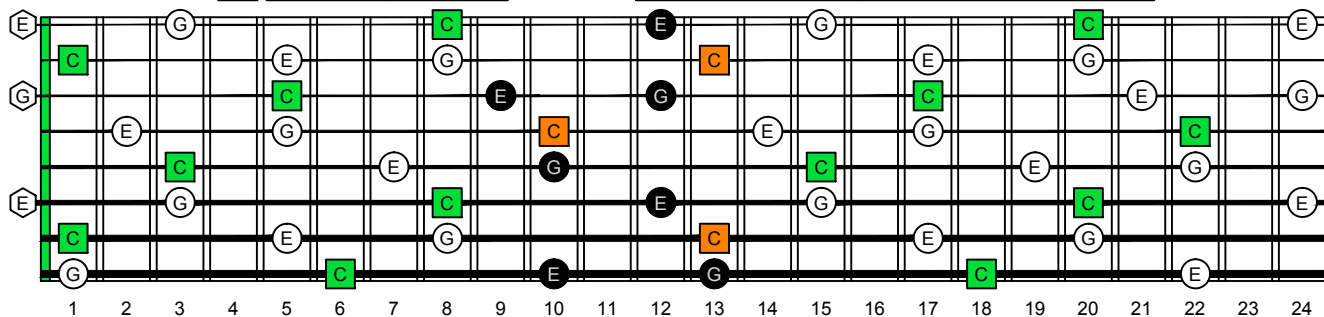

C major arpeggio  
**BAGED**  
octaves  
Low F#  
8-string  
box shapes

www.cagedoctaves.com

Zon Brookes

BAF#GED octaves (Low F# : 8-string) C major arpeggio : 7D4D2 box shape

BAF#GED octaves C major scale (ionian mode) ENTIRE FINGERBOARD NOTE NAMES : 7D4D2 box shape

BAF#GED octaves C major scale (ionian mode) ENTIRE FINGERBOARD INTERVALS : 7D4D2 box shape