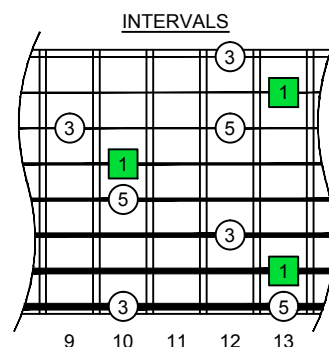

C major arpeggio  
**BAGED**  
octaves  
Low F#  
8-string  
box shapes

www.cagedoctaves.com

Zon Brookes

BAF#GED octaves (Low F# : 8-string) C major arpeggio : 7D4D2 box shape

BAF#GED octaves C major scale (ionian mode) ENTIRE FINGERBOARD NOTE NAMES : 7D4D2 box shape

BAF#GED octaves C major scale (ionian mode) ENTIRE FINGERBOARD INTERVALS : 7D4D2 box shape