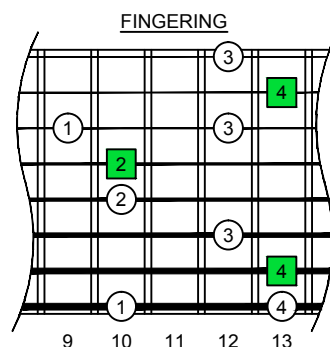

C major arpeggio  
**BAGED**  
octaves  
Low F#  
8-string  
box shapes

www.cagedoctaves.com

Zon Brookes

BAF#GED octaves (Low F# : 8-string) C major arpeggio : 7D4D2 box shape

BAF#GED octaves C major scale (ionian mode) ENTIRE FINGERBOARD NOTE NAMES : 7D4D2 box shape

BAF#GED octaves C major scale (ionian mode) ENTIRE FINGERBOARD INTERVALS : 7D4D2 box shape