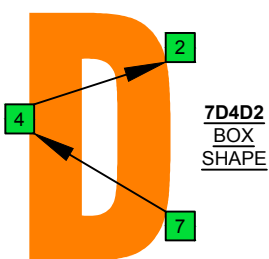

C major arpeggio  
**BAGED**  
octaves  
Low F#  
8-string  
box shapes

www.cagedoctaves.com

Zon Brookes

BAF#GED octaves (Low F# : 8-string) C major arpeggio : 7D4D2 box shape

BAF#GED octaves C major scale (ionian mode) ENTIRE FINGERBOARD NOTE NAMES : 7D4D2 box shape

BAF#GED octaves C major scale (ionian mode) ENTIRE FINGERBOARD INTERVALS : 7D4D2 box shape