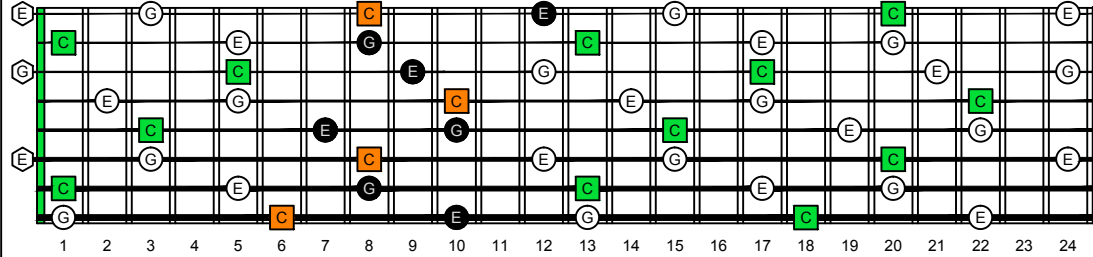

BAF#GED octaves C natural - FINGERBOARD OCTAVE SHAPES

BAF#GED octaves C major arpeggio (3nps) ENTIRE FINGERBOARD NOTE NAMES : 8F#6E4E1 box shape

BAF#GED octaves C major arpeggio - ENTIRE FINGERBOARD NOTE NAMES

BAF#GED octaves C major arpeggio (3nps) ENTIRE FINGERBOARD NOTE NAMES : 6E4D2 box shape

BAF#GED octaves C major arpeggio (3nps) ENTIRE FINGERBOARD NOTE NAMES : 7B5A3 box shape

BAF#GED octaves C major arpeggio (3nps) ENTIRE FINGERBOARD NOTE NAMES : 7D4D2 box shape

BAF#GED octaves C major arpeggio (3nps) ENTIRE FINGERBOARD NOTE NAMES : 8A5A3G1 box shape

BAF#GED octaves C major arpeggio (3nps) ENTIRE FINGERBOARD NOTE NAMES : 7B5B2 box shape

BAF#GED octaves C major arpeggio (3nps) ENTIRE FINGERBOARD NOTE NAMES : 8F#6G3G1 box shape

BAF#GED octaves C major arpeggio (3nps) ENTIRE FINGERBOARD NOTE NAMES : 7B5A3 box shape at 12