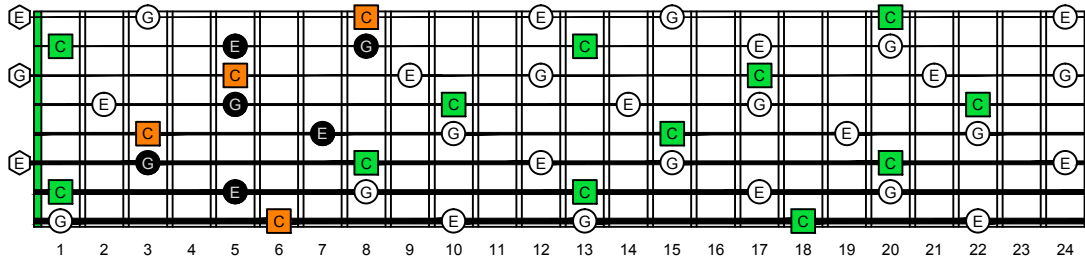

BAF#GED octaves C natural - FINGERBOARD OCTAVE SHAPES

BAF#GED octaves C major arpeggio (3nps) ENTIRE FINGERBOARD NOTE NAMES : 8F#6E4E1 box shape

BAF#GED octaves C major arpeggio - ENTIRE FINGERBOARD NOTE NAMES

BAF#GED octaves C major arpeggio (3nps) ENTIRE FINGERBOARD NOTE NAMES : 6E4D2 box shape

BAF#GED octaves C major arpeggio (3nps) ENTIRE FINGERBOARD NOTE NAMES : 7B5A3 box shape

BAF#GED octaves C major arpeggio (3nps) ENTIRE FINGERBOARD NOTE NAMES : 7D4D2 box shape

BAF#GED octaves C major arpeggio (3nps) ENTIRE FINGERBOARD NOTE NAMES : 8A5A3G1 box shape

BAF#GED octaves C major arpeggio (3nps) ENTIRE FINGERBOARD NOTE NAMES : 7B5B2 box shape

BAF#GED octaves C major arpeggio (3nps) ENTIRE FINGERBOARD NOTE NAMES : 8F#6G3G1 box shape