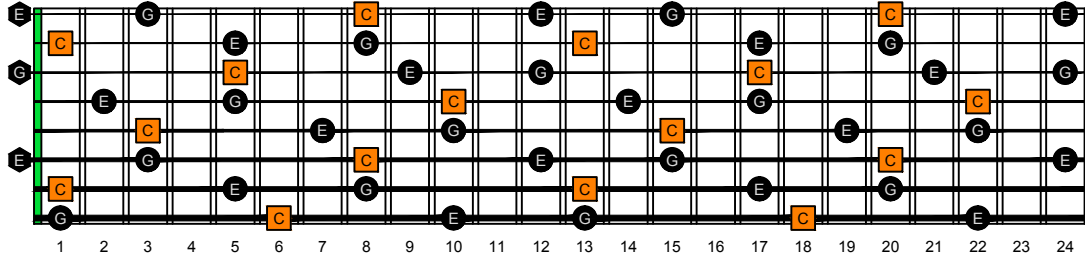

BAF#GED octaves C natural - FINGERBOARD OCTAVE SHAPES

BAF#GED octaves C major arpeggio (3nps) ENTIRE FINGERBOARD NOTE NAMES : 8F#6E4E1 box shape

BAF#GED octaves C major arpeggio - ENTIRE FINGERBOARD NOTE NAMES

BAF#GED octaves C major arpeggio (3nps) ENTIRE FINGERBOARD NOTE NAMES : 6E4D2 box shape

BAF#GED octaves C major arpeggio (3nps) ENTIRE FINGERBOARD NOTE NAMES : 7B5A3 box shape

BAF#GED octaves C major arpeggio (3nps) ENTIRE FINGERBOARD NOTE NAMES : 7D4D2 box shape

BAF#GED octaves C major arpeggio (3nps) ENTIRE FINGERBOARD NOTE NAMES : 8A5A3G1 box shape

BAF#GED octaves C major arpeggio (3nps) ENTIRE FINGERBOARD NOTE NAMES : 7B5B2 box shape

BAF#GED octaves C major arpeggio (3nps) ENTIRE FINGERBOARD NOTE NAMES : 8F#6G3G1 box shape

BAF#GED octaves C major arpeggio (3nps) ENTIRE FINGERBOARD NOTE NAMES : 7B5A3 box shape at 12