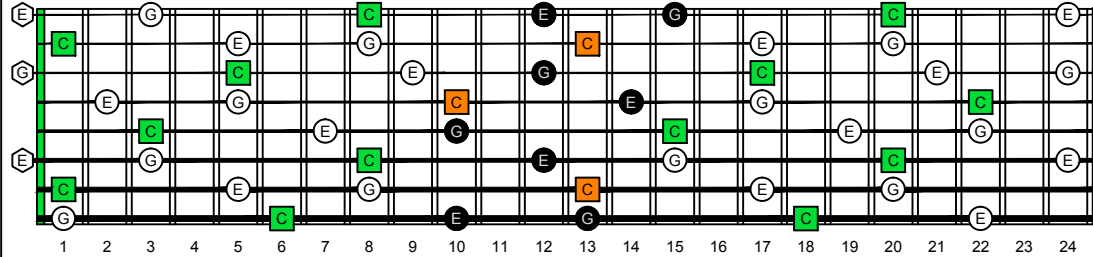

BAF#GED octaves C natural - FINGERBOARD OCTAVE SHAPES

BAF#GED octaves C major arpeggio (3nps) ENTIRE FINGERBOARD NOTE NAMES : 8F#6E4E1 box shape

BAF#GED octaves C major arpeggio - ENTIRE FINGERBOARD NOTE NAMES

BAF#GED octaves C major arpeggio (3nps) ENTIRE FINGERBOARD NOTE NAMES : 6E4D2 box shape

BAF#GED octaves C major arpeggio (3nps) ENTIRE FINGERBOARD NOTE NAMES : 7B5A3 box shape

BAF#GED octaves C major arpeggio (3nps) ENTIRE FINGERBOARD NOTE NAMES : 7D4D2 box shape

BAF#GED octaves C major arpeggio (3nps) ENTIRE FINGERBOARD NOTE NAMES : 8A5A3G1 box shape

BAF#GED octaves C major arpeggio (3nps) ENTIRE FINGERBOARD NOTE NAMES : 7B5B2 box shape

BAF#GED octaves C major arpeggio (3nps) ENTIRE FINGERBOARD NOTE NAMES : 8F#6G3G1 box shape