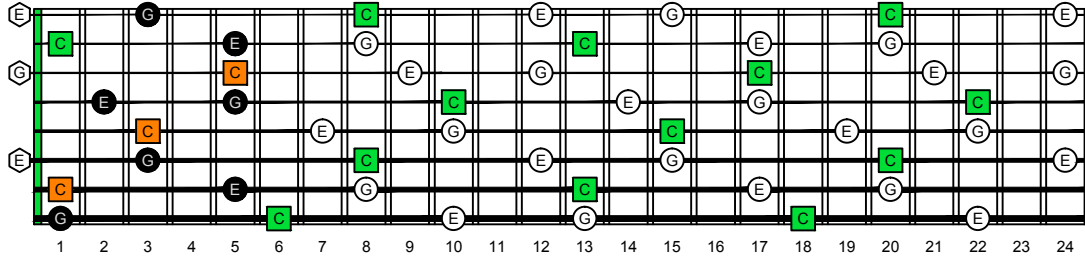

BAF#GED octaves C natural - FINGERBOARD OCTAVE SHAPES

BAF#GED octaves C major arpeggio (3nps) ENTIRE FINGERBOARD NOTE NAMES : 8F#6E4E1 box shape

BAF#GED octaves C major arpeggio - ENTIRE FINGERBOARD NOTE NAMES

BAF#GED octaves C major arpeggio (3nps) ENTIRE FINGERBOARD NOTE NAMES : 6E4D2 box shape

BAF#GED octaves C major arpeggio (3nps) ENTIRE FINGERBOARD NOTE NAMES : 7B5A3 box shape

BAF#GED octaves C major arpeggio (3nps) ENTIRE FINGERBOARD NOTE NAMES : 7D4D2 box shape

BAF#GED octaves C major arpeggio (3nps) ENTIRE FINGERBOARD NOTE NAMES : 8A5A3G1 box shape

BAF#GED octaves C major arpeggio (3nps) ENTIRE FINGERBOARD NOTE NAMES : 7B5B2 box shape

BAF#GED octaves C major arpeggio (3nps) ENTIRE FINGERBOARD NOTE NAMES : 8F#6G3G1 box shape

BAF#GED octaves C major arpeggio (3nps) ENTIRE FINGERBOARD NOTE NAMES : 7B5A3 box shape at 12