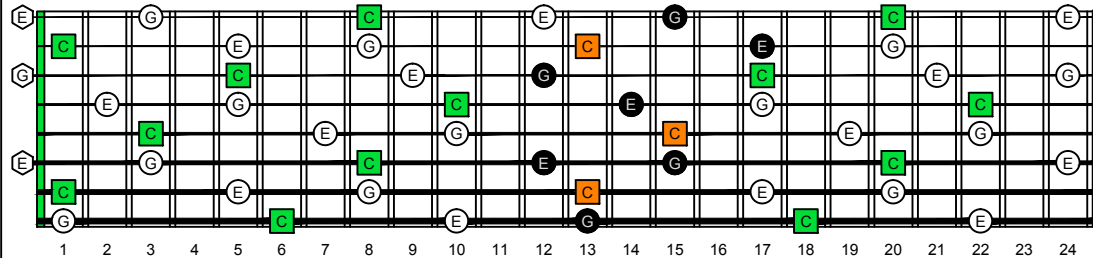

BAF#GED octaves C natural - FINGERBOARD OCTAVE SHAPES

BAF#GED octaves C major arpeggio (3nps) ENTIRE FINGERBOARD NOTE NAMES : 8F#6E4E1 box shape

BAF#GED octaves C major arpeggio - ENTIRE FINGERBOARD NOTE NAMES

BAF#GED octaves C major arpeggio (3nps) ENTIRE FINGERBOARD NOTE NAMES : 6E4D2 box shape

BAF#GED octaves C major arpeggio (3nps) ENTIRE FINGERBOARD NOTE NAMES : 7B5A3 box shape

BAF#GED octaves C major arpeggio (3nps) ENTIRE FINGERBOARD NOTE NAMES : 7D4D2 box shape

BAF#GED octaves C major arpeggio (3nps) ENTIRE FINGERBOARD NOTE NAMES : 8A5A3G1 box shape

BAF#GED octaves C major arpeggio (3nps) ENTIRE FINGERBOARD NOTE NAMES : 7B5B2 box shape

BAF#GED octaves C major arpeggio (3nps) ENTIRE FINGERBOARD NOTE NAMES : 8F#6G3G1 box shape