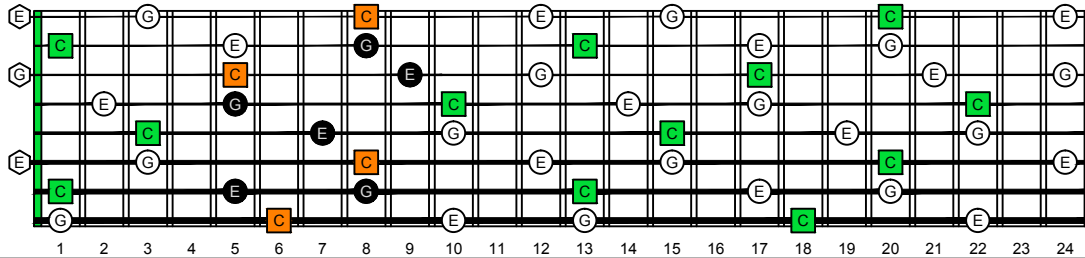

BAF#GED octaves C natural - FINGERBOARD OCTAVE SHAPES

BAF#GED octaves C major arpeggio (3nps) ENTIRE FINGERBOARD NOTE NAMES : 8F#6E4E1 box shape

BAF#GED octaves C major arpeggio - ENTIRE FINGERBOARD NOTE NAMES

BAF#GED octaves C major arpeggio (3nps) ENTIRE FINGERBOARD NOTE NAMES : 6E4D2 box shape

BAF#GED octaves C major arpeggio (3nps) ENTIRE FINGERBOARD NOTE NAMES : 7B5A3 box shape

BAF#GED octaves C major arpeggio (3nps) ENTIRE FINGERBOARD NOTE NAMES : 7D4D2 box shape

BAF#GED octaves C major arpeggio (3nps) ENTIRE FINGERBOARD NOTE NAMES : 8A5A3G1 box shape

BAF#GED octaves C major arpeggio (3nps) ENTIRE FINGERBOARD NOTE NAMES : 7B5B2 box shape

BAF#GED octaves C major arpeggio (3nps) ENTIRE FINGERBOARD NOTE NAMES : 8F#6G3G1 box shape