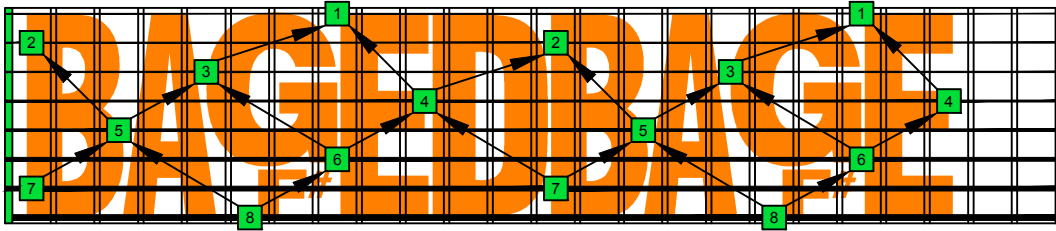

BAF#GED octaves C natural - FINGERBOARD OCTAVE SHAPES

BAF#GED octaves C major arpeggio (3nps) ENTIRE FINGERBOARD NOTE NAMES : 8F#6E4E1 box shape

BAF#GED octaves C major arpeggio - ENTIRE FINGERBOARD NOTE NAMES

BAF#GED octaves C major arpeggio (3nps) ENTIRE FINGERBOARD NOTE NAMES : 6E4D2 box shape

BAF#GED octaves C major arpeggio (3nps) ENTIRE FINGERBOARD NOTE NAMES : 7B5A3 box shape

BAF#GED octaves C major arpeggio (3nps) ENTIRE FINGERBOARD NOTE NAMES : 7D4D2 box shape

BAF#GED octaves C major arpeggio (3nps) ENTIRE FINGERBOARD NOTE NAMES : 8A5A3G1 box shape

BAF#GED octaves C major arpeggio (3nps) ENTIRE FINGERBOARD NOTE NAMES : 7B5B2 box shape

BAF#GED octaves C major arpeggio (3nps) ENTIRE FINGERBOARD NOTE NAMES : 8F#6G3G1 box shape