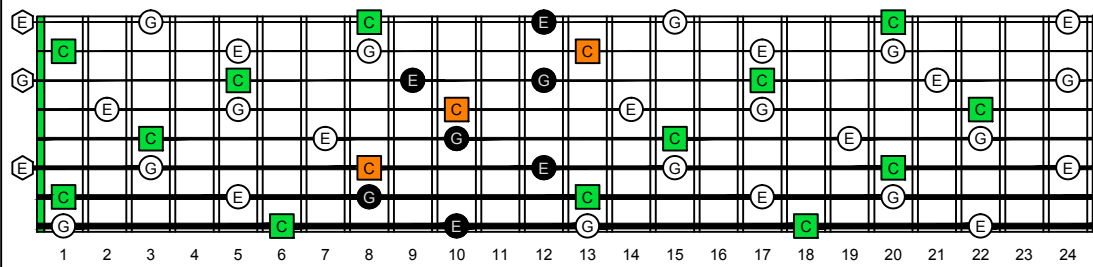

BAF#GED octaves C natural - FINGERBOARD OCTAVE SHAPES

BAF#GED octaves C major arpeggio (3nps) ENTIRE FINGERBOARD NOTE NAMES : 8F#6E4E1 box shape

BAF#GED octaves C major arpeggio - ENTIRE FINGERBOARD NOTE NAMES

BAF#GED octaves C major arpeggio (3nps) ENTIRE FINGERBOARD NOTE NAMES : 6E4D2 box shape

BAF#GED octaves C major arpeggio (3nps) ENTIRE FINGERBOARD NOTE NAMES : 7B5A3 box shape

BAF#GED octaves C major arpeggio (3nps) ENTIRE FINGERBOARD NOTE NAMES : 7D4D2 box shape

BAF#GED octaves C major arpeggio (3nps) ENTIRE FINGERBOARD NOTE NAMES : 8A5A3G1 box shape

BAF#GED octaves C major arpeggio (3nps) ENTIRE FINGERBOARD NOTE NAMES : 7B5B2 box shape

BAF#GED octaves C major arpeggio (3nps) ENTIRE FINGERBOARD NOTE NAMES : 8F#6G3G1 box shape