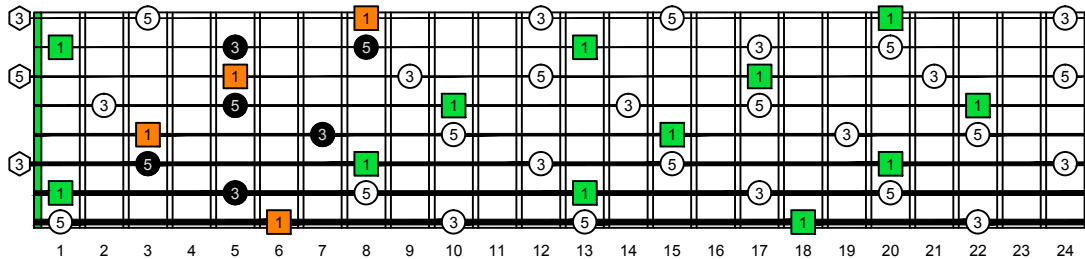

BAF#GED octaves C natural - FINGERBOARD OCTAVE SHAPES

BAF#GED octaves C major arpeggio (3nps) ENTIRE FINGERBOARD INTERVALS : 8F#6E4E1 box shape

BAF#GED octaves C major arpeggio - ENTIRE FINGERBOARD INTERVALS

BAF#GED octaves C major arpeggio (3nps) ENTIRE FINGERBOARD INTERVALS : 6E4D2 box shape

BAF#GED octaves C major arpeggio (3nps) ENTIRE FINGERBOARD INTERVALS : 7B5A3 box shape

BAF#GED octaves C major arpeggio (3nps) ENTIRE FINGERBOARD INTERVALS : 7D4D2 box shape

BAF#GED octaves C major arpeggio (3nps) ENTIRE FINGERBOARD INTERVALS : 8A5A3G1 box shape

BAF#GED octaves C major arpeggio (3nps) ENTIRE FINGERBOARD INTERVALS : 7B5B2 box shape

BAF#GED octaves C major arpeggio (3nps) ENTIRE FINGERBOARD INTERVALS : 8F#6G3G1 box shape

BAF#GED octaves C major arpeggio (3nps) ENTIRE FINGERBOARD INTERVALS : 7B5A3 box shape at 12