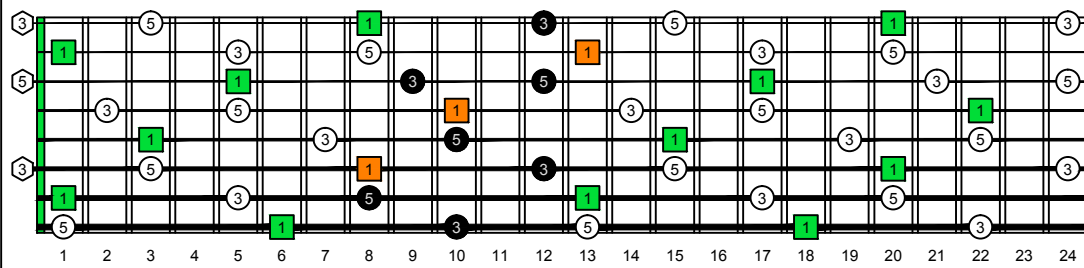

BAF#GED octaves C natural - FINGERBOARD OCTAVE SHAPES

BAF#GED octaves C major arpeggio (3nps) ENTIRE FINGERBOARD INTERVALS : 8F#6E4E1 box shape

BAF#GED octaves C major arpeggio - ENTIRE FINGERBOARD INTERVALS

BAF#GED octaves C major arpeggio (3nps) ENTIRE FINGERBOARD INTERVALS : 6E4D2 box shape

BAF#GED octaves C major arpeggio (3nps) ENTIRE FINGERBOARD INTERVALS : 7B5A3 box shape

BAF#GED octaves C major arpeggio (3nps) ENTIRE FINGERBOARD INTERVALS : 7D4D2 box shape

BAF#GED octaves C major arpeggio (3nps) ENTIRE FINGERBOARD INTERVALS : 8A5A3G1 box shape

BAF#GED octaves C major arpeggio (3nps) ENTIRE FINGERBOARD INTERVALS : 7B5B2 box shape

BAF#GED octaves C major arpeggio (3nps) ENTIRE FINGERBOARD INTERVALS : 8F#6G3G1 box shape

BAF#GED octaves C major arpeggio (3nps) ENTIRE FINGERBOARD INTERVALS : 7B5A3 box shape at 12