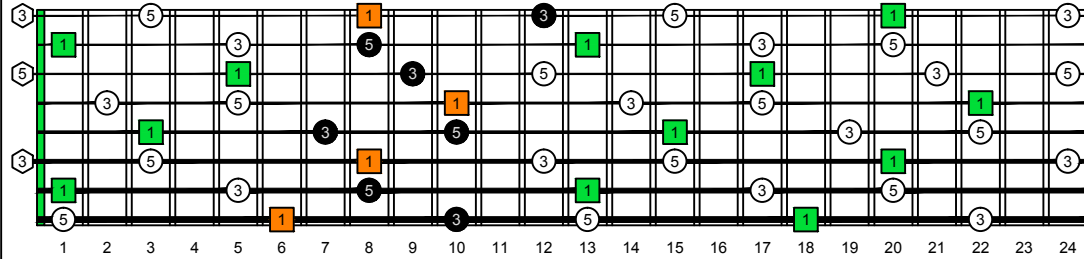

BAF#GED octaves C natural - FINGERBOARD OCTAVE SHAPES

BAF#GED octaves C major arpeggio (3nps) ENTIRE FINGERBOARD INTERVALS : 8F#6E4E1 box shape

BAF#GED octaves C major arpeggio - ENTIRE FINGERBOARD INTERVALS

BAF#GED octaves C major arpeggio (3nps) ENTIRE FINGERBOARD INTERVALS : 6E4D2 box shape

BAF#GED octaves C major arpeggio (3nps) ENTIRE FINGERBOARD INTERVALS : 7B5A3 box shape

BAF#GED octaves C major arpeggio (3nps) ENTIRE FINGERBOARD INTERVALS : 7D4D2 box shape

BAF#GED octaves C major arpeggio (3nps) ENTIRE FINGERBOARD INTERVALS : 8A5A3G1 box shape

BAF#GED octaves C major arpeggio (3nps) ENTIRE FINGERBOARD INTERVALS : 7B5B2 box shape

BAF#GED octaves C major arpeggio (3nps) ENTIRE FINGERBOARD INTERVALS : 8F#6G3G1 box shape

BAF#GED octaves C major arpeggio (3nps) ENTIRE FINGERBOARD INTERVALS : 7B5A3 box shape at 12