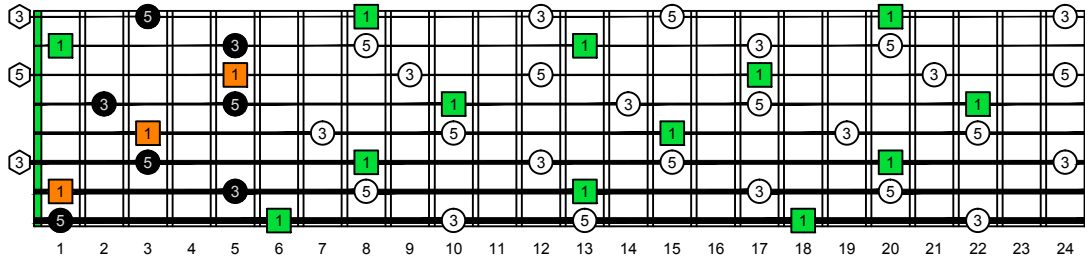

BAF#GED octaves C natural - FINGERBOARD OCTAVE SHAPES

BAF#GED octaves C major arpeggio (3nps) ENTIRE FINGERBOARD INTERVALS : 8F#6E4E1 box shape

BAF#GED octaves C major arpeggio - ENTIRE FINGERBOARD INTERVALS

BAF#GED octaves C major arpeggio (3nps) ENTIRE FINGERBOARD INTERVALS : 6E4D2 box shape

BAF#GED octaves C major arpeggio (3nps) ENTIRE FINGERBOARD INTERVALS : 7B5A3 box shape

BAF#GED octaves C major arpeggio (3nps) ENTIRE FINGERBOARD INTERVALS : 7D4D2 box shape

BAF#GED octaves C major arpeggio (3nps) ENTIRE FINGERBOARD INTERVALS : 8A5A3G1 box shape

BAF#GED octaves C major arpeggio (3nps) ENTIRE FINGERBOARD INTERVALS : 7B5B2 box shape

BAF#GED octaves C major arpeggio (3nps) ENTIRE FINGERBOARD INTERVALS : 8F#6G3G1 box shape

BAF#GED octaves C major arpeggio (3nps) ENTIRE FINGERBOARD INTERVALS : 7B5A3 box shape at 12