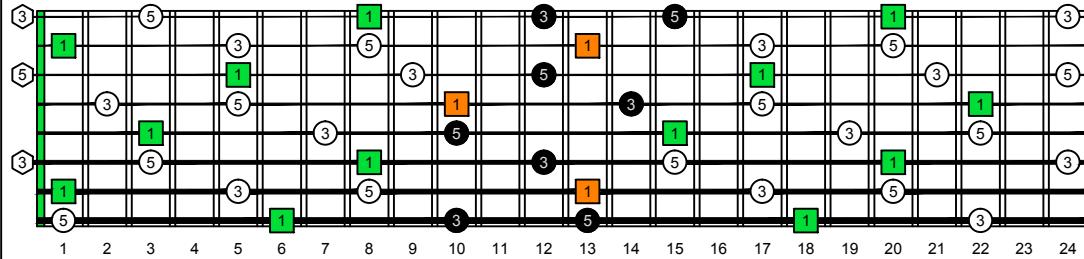

BAF#GED octaves C natural - FINGERBOARD OCTAVE SHAPES

BAF#GED octaves C major arpeggio (3nps) ENTIRE FINGERBOARD INTERVALS : 8F#6E4E1 box shape

BAF#GED octaves C major arpeggio - ENTIRE FINGERBOARD INTERVALS

BAF#GED octaves C major arpeggio (3nps) ENTIRE FINGERBOARD INTERVALS : 6E4D2 box shape

BAF#GED octaves C major arpeggio (3nps) ENTIRE FINGERBOARD INTERVALS : 7B5A3 box shape

BAF#GED octaves C major arpeggio (3nps) ENTIRE FINGERBOARD INTERVALS : 7D4D2 box shape

BAF#GED octaves C major arpeggio (3nps) ENTIRE FINGERBOARD INTERVALS : 8A5A3G1 box shape

BAF#GED octaves C major arpeggio (3nps) ENTIRE FINGERBOARD INTERVALS : 7B5B2 box shape

BAF#GED octaves C major arpeggio (3nps) ENTIRE FINGERBOARD INTERVALS : 8F#6G3G1 box shape

BAF#GED octaves C major arpeggio (3nps) ENTIRE FINGERBOARD INTERVALS : 7B5A3 box shape at 12