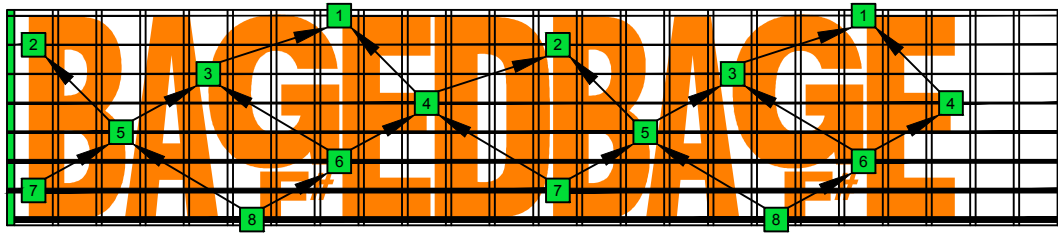

BAF#GED octaves C natural - FINGERBOARD OCTAVE SHAPES

BAF#GED octaves C major arpeggio (3nps) ENTIRE FINGERBOARD INTERVALS : 8F#6E4E1 box shape

BAF#GED octaves C major arpeggio - ENTIRE FINGERBOARD INTERVALS

BAF#GED octaves C major arpeggio (3nps) ENTIRE FINGERBOARD INTERVALS : 6E4D2 box shape

BAF#GED octaves C major arpeggio (3nps) ENTIRE FINGERBOARD INTERVALS : 7B5A3 box shape

BAF#GED octaves C major arpeggio (3nps) ENTIRE FINGERBOARD INTERVALS : 7D4D2 box shape

BAF#GED octaves C major arpeggio (3nps) ENTIRE FINGERBOARD INTERVALS : 8A5A3G1 box shape

BAF#GED octaves C major arpeggio (3nps) ENTIRE FINGERBOARD INTERVALS : 7B5B2 box shape

BAF#GED octaves C major arpeggio (3nps) ENTIRE FINGERBOARD INTERVALS : 8F#6G3G1 box shape

BAF#GED octaves C major arpeggio (3nps) ENTIRE FINGERBOARD INTERVALS : 7B5A3 box shape at 12