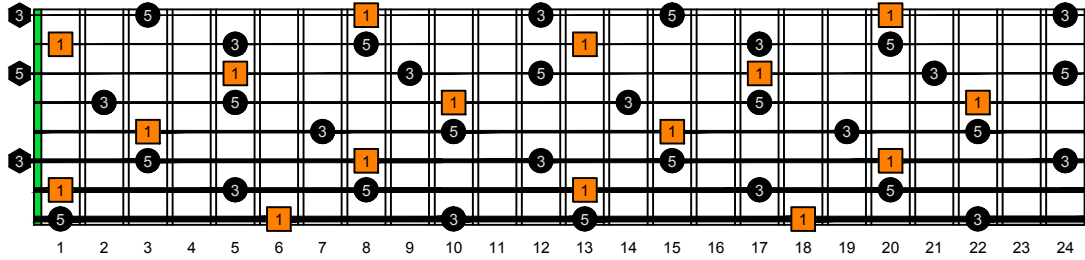

BAF#GED octaves C natural - FINGERBOARD OCTAVE SHAPES

BAF#GED octaves C major arpeggio (3nps) ENTIRE FINGERBOARD INTERVALS : 8F#6E4E1 box shape

BAF#GED octaves C major arpeggio - ENTIRE FINGERBOARD INTERVALS

BAF#GED octaves C major arpeggio (3nps) ENTIRE FINGERBOARD INTERVALS : 6E4D2 box shape

BAF#GED octaves C major arpeggio (3nps) ENTIRE FINGERBOARD INTERVALS : 7B5A3 box shape

BAF#GED octaves C major arpeggio (3nps) ENTIRE FINGERBOARD INTERVALS : 7D4D2 box shape

BAF#GED octaves C major arpeggio (3nps) ENTIRE FINGERBOARD INTERVALS : 8A5A3G1 box shape

BAF#GED octaves C major arpeggio (3nps) ENTIRE FINGERBOARD INTERVALS : 7B5B2 box shape

BAF#GED octaves C major arpeggio (3nps) ENTIRE FINGERBOARD INTERVALS : 8F#6G3G1 box shape

BAF#GED octaves C major arpeggio (3nps) ENTIRE FINGERBOARD INTERVALS : 7B5A3 box shape at 12