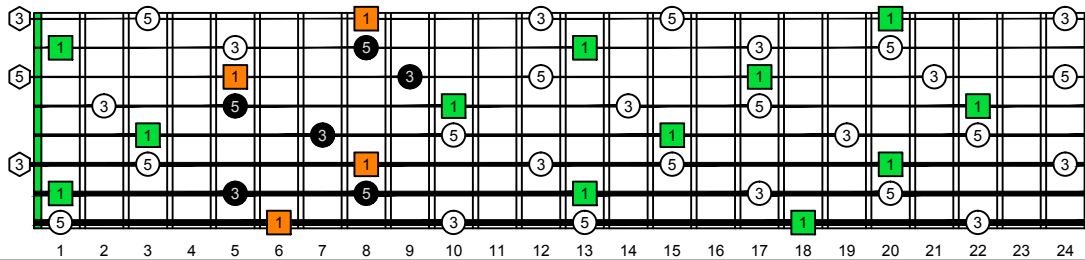

BAF#GED octaves C natural - FINGERBOARD OCTAVE SHAPES

BAF#GED octaves C major arpeggio (3nps) ENTIRE FINGERBOARD INTERVALS : 8F#6E4E1 box shape

BAF#GED octaves C major arpeggio - ENTIRE FINGERBOARD INTERVALS

BAF#GED octaves C major arpeggio (3nps) ENTIRE FINGERBOARD INTERVALS : 6E4D2 box shape

BAF#GED octaves C major arpeggio (3nps) ENTIRE FINGERBOARD INTERVALS : 7B5A3 box shape

BAF#GED octaves C major arpeggio (3nps) ENTIRE FINGERBOARD INTERVALS : 7D4D2 box shape

BAF#GED octaves C major arpeggio (3nps) ENTIRE FINGERBOARD INTERVALS : 8A5A3G1 box shape

BAF#GED octaves C major arpeggio (3nps) ENTIRE FINGERBOARD INTERVALS : 7B5B2 box shape

BAF#GED octaves C major arpeggio (3nps) ENTIRE FINGERBOARD INTERVALS : 8F#6G3G1 box shape

BAF#GED octaves C major arpeggio (3nps) ENTIRE FINGERBOARD INTERVALS : 7B5A3 box shape at 12