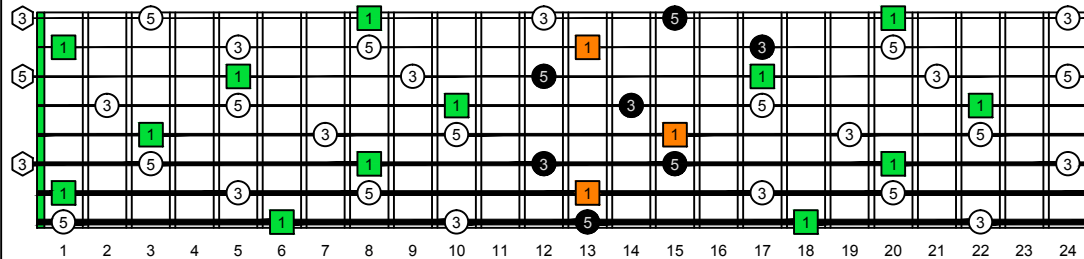

BAF#GED octaves C natural - FINGERBOARD OCTAVE SHAPES

BAF#GED octaves C major arpeggio (3nps) ENTIRE FINGERBOARD INTERVALS : 8F#6E4E1 box shape

BAF#GED octaves C major arpeggio - ENTIRE FINGERBOARD INTERVALS

BAF#GED octaves C major arpeggio (3nps) ENTIRE FINGERBOARD INTERVALS : 6E4D2 box shape

BAF#GED octaves C major arpeggio (3nps) ENTIRE FINGERBOARD INTERVALS : 7B5A3 box shape

BAF#GED octaves C major arpeggio (3nps) ENTIRE FINGERBOARD INTERVALS : 7D4D2 box shape

BAF#GED octaves C major arpeggio (3nps) ENTIRE FINGERBOARD INTERVALS : 8A5A3G1 box shape

BAF#GED octaves C major arpeggio (3nps) ENTIRE FINGERBOARD INTERVALS : 7B5B2 box shape

BAF#GED octaves C major arpeggio (3nps) ENTIRE FINGERBOARD INTERVALS : 8F#6G3G1 box shape

BAF#GED octaves C major arpeggio (3nps) ENTIRE FINGERBOARD INTERVALS : 7B5A3 box shape at 12