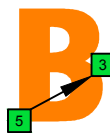

E-Bass 5/4

2 7 12 17 22

0 5 10 15 20

0 5 10 15 20

OCTAVE