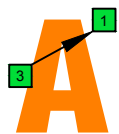

E-Bass 5/4

2 7 12 17 22

0 5 10 15 20

0 5 10 15 20

A NATURAL OVER ENTIRE FINGERBOARD

STRING NUMBERS

OCTAVE

OCTAVE