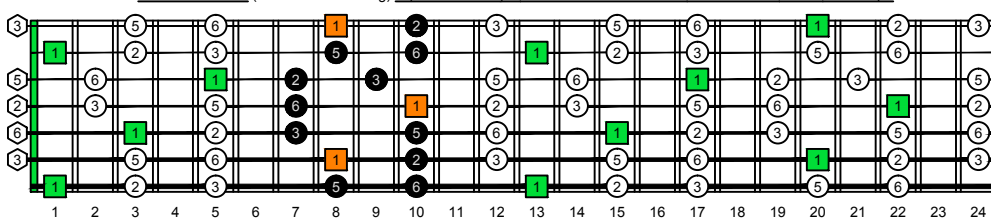

BAGED octaves C natural - FINGERBOARD OCTAVE SHAPES

BAGED octaves (BEADGBE : 7-string) C pentatonic major ENTIRE FINGERBOARD INTERVALS

BAGED octaves (BEADGBE : 7-string) C pentatonic major ENTIRE FINGERBOARD INTERVALS : 7B5B2 box shape

BAGED octaves (BEADGBE : 7-string) C pentatonic major ENTIRE FINGERBOARD INTERVALS : 5A3 box shape

BAGED octaves (BEADGBE : 7-string) C pentatonic major ENTIRE FINGERBOARD INTERVALS : 6G3G1 box shape

BAGED octaves (BEADGBE : 7-string) C pentatonic major ENTIRE FINGERBOARD INTERVALS : 6E4E1 box shape

BAGED octaves (BEADGBE : 7-string) C pentatonic major ENTIRE FINGERBOARD INTERVALS : 7D4D2 box shape

BAGED octaves (BEADGBE : 7-string) C pentatonic major ENTIRE FINGERBOARD INTERVALS : 7B5B2 box shape at 12