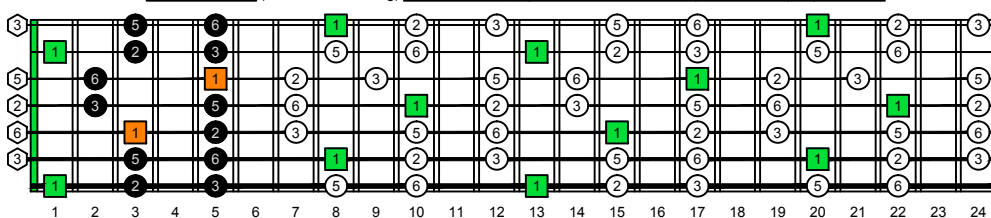

BAGED octaves C natural - FINGERBOARD OCTAVE SHAPES

BAGED octaves (BEADGBE : 7-string) C pentatonic major ENTIRE FINGERBOARD INTERVALS

BAGED octaves (BEADGBE : 7-string) C pentatonic major ENTIRE FINGERBOARD INTERVALS : 7B5B2 box shape

BAGED octaves (BEADGBE : 7-string) C pentatonic major ENTIRE FINGERBOARD INTERVALS : 5A3 box shape

BAGED octaves (BEADGBE : 7-string) C pentatonic major ENTIRE FINGERBOARD INTERVALS : 6G3G1 box shape

BAGED octaves (BEADGBE : 7-string) C pentatonic major ENTIRE FINGERBOARD INTERVALS : 6E4E1 box shape

BAGED octaves (BEADGBE : 7-string) C pentatonic major ENTIRE FINGERBOARD INTERVALS : 7D4D2 box shape

BAGED octaves (BEADGBE : 7-string) C pentatonic major ENTIRE FINGERBOARD INTERVALS : 7B5B2 box shape at 12