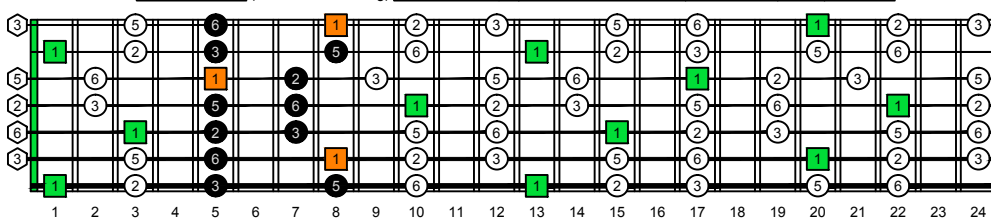

BAGED octaves C natural - FINGERBOARD OCTAVE SHAPES

BAGED octaves (BEADGBE : 7-string) C pentatonic major ENTIRE FINGERBOARD INTERVALS

BAGED octaves (BEADGBE : 7-string) C pentatonic major ENTIRE FINGERBOARD INTERVALS : 7B5B2 box shape

BAGED octaves (BEADGBE : 7-string) C pentatonic major ENTIRE FINGERBOARD INTERVALS : 5A3 box shape

BAGED octaves (BEADGBE : 7-string) C pentatonic major ENTIRE FINGERBOARD INTERVALS : 6G3G1 box shape

BAGED octaves (BEADGBE : 7-string) C pentatonic major ENTIRE FINGERBOARD INTERVALS : 6E4E1 box shape

BAGED octaves (BEADGBE : 7-string) C pentatonic major ENTIRE FINGERBOARD INTERVALS : 7D4D2 box shape

BAGED octaves (BEADGBE : 7-string) C pentatonic major ENTIRE FINGERBOARD INTERVALS : 7B5B2 box shape at 12