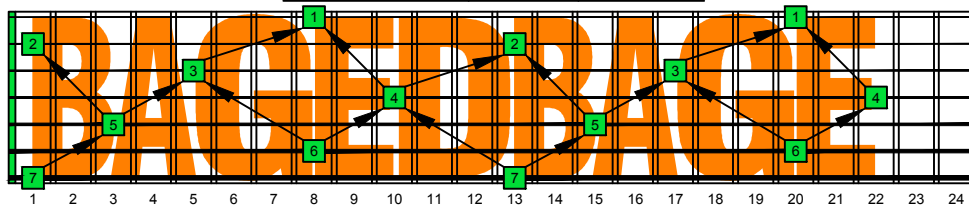

BAGED octaves C natural - FINGERBOARD OCTAVE SHAPES

BAGED octaves (BEADGBE : 7-string) C pentatonic major ENTIRE FINGERBOARD INTERVALS

BAGED octaves (BEADGBE : 7-string) C pentatonic major ENTIRE FINGERBOARD INTERVALS : 7B5B2 box shape

BAGED octaves (BEADGBE : 7-string) C pentatonic major ENTIRE FINGERBOARD INTERVALS : 5A3 box shape

BAGED octaves (BEADGBE : 7-string) C pentatonic major ENTIRE FINGERBOARD INTERVALS : 6G3G1 box shape

BAGED octaves (BEADGBE : 7-string) C pentatonic major ENTIRE FINGERBOARD INTERVALS : 6E4E1 box shape