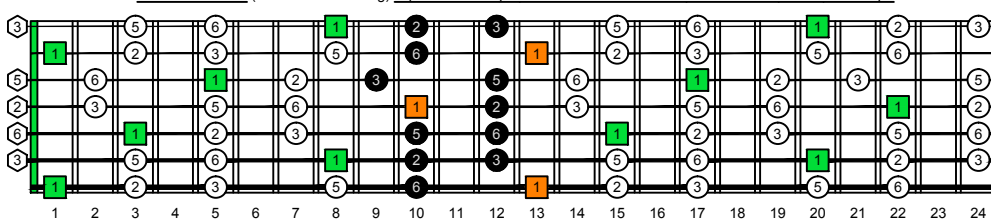

BAGED octaves C natural - FINGERBOARD OCTAVE SHAPES

BAGED octaves (BEADGBE : 7-string) C pentatonic major ENTIRE FINGERBOARD INTERVALS

BAGED octaves (BEADGBE : 7-string) C pentatonic major ENTIRE FINGERBOARD INTERVALS : 7B5B2 box shape

BAGED octaves (BEADGBE : 7-string) C pentatonic major ENTIRE FINGERBOARD INTERVALS : 5A3 box shape

BAGED octaves (BEADGBE : 7-string) C pentatonic major ENTIRE FINGERBOARD INTERVALS : 6G3G1 box shape

BAGED octaves (BEADGBE : 7-string) C pentatonic major ENTIRE FINGERBOARD INTERVALS : 6E4E1 box shape

BAGED octaves (BEADGBE : 7-string) C pentatonic major ENTIRE FINGERBOARD INTERVALS : 7D4D2 box shape

BAGED octaves (BEADGBE : 7-string) C pentatonic major ENTIRE FINGERBOARD INTERVALS : 7B5B2 box shape at 12