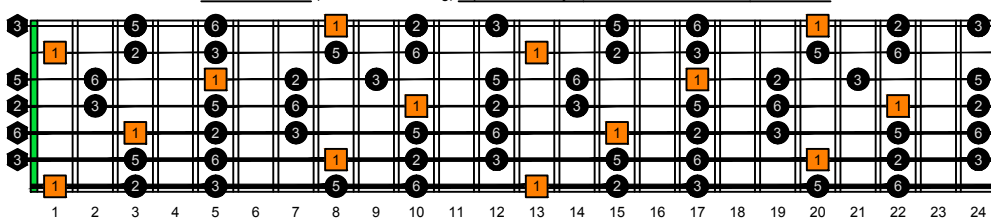

BAGED octaves C natural - FINGERBOARD OCTAVE SHAPES

BAGED octaves (BEADGBE : 7-string) C pentatonic major ENTIRE FINGERBOARD INTERVALS

BAGED octaves (BEADGBE : 7-string) C pentatonic major ENTIRE FINGERBOARD INTERVALS : 7B5B2 box shape

BAGED octaves (BEADGBE : 7-string) C pentatonic major ENTIRE FINGERBOARD INTERVALS : 5A3 box shape

BAGED octaves (BEADGBE : 7-string) C pentatonic major ENTIRE FINGERBOARD INTERVALS : 6G3G1 box shape

BAGED octaves (BEADGBE : 7-string) C pentatonic major ENTIRE FINGERBOARD INTERVALS : 6E4E1 box shape

BAGED octaves (BEADGBE : 7-string) C pentatonic major ENTIRE FINGERBOARD INTERVALS : 7D4D2 box shape

BAGED octaves (BEADGBE : 7-string) C pentatonic major ENTIRE FINGERBOARD INTERVALS : 7B5B2 box shape at 12