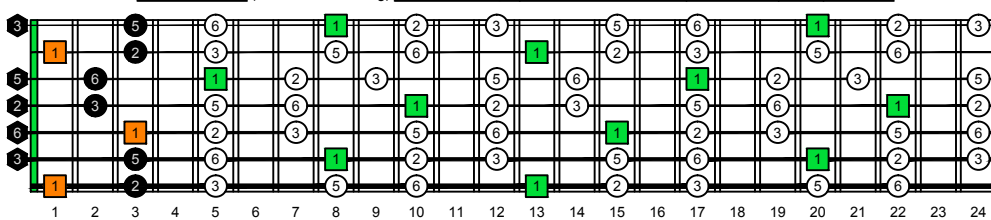

BAGED octaves C natural - FINGERBOARD OCTAVE SHAPES

BAGED octaves (BEADGBE : 7-string) C pentatonic major ENTIRE FINGERBOARD INTERVALS

BAGED octaves (BEADGBE : 7-string) C pentatonic major ENTIRE FINGERBOARD INTERVALS : 7B5B2 box shape

BAGED octaves (BEADGBE : 7-string) C pentatonic major ENTIRE FINGERBOARD INTERVALS : 5A3 box shape

BAGED octaves (BEADGBE : 7-string) C pentatonic major ENTIRE FINGERBOARD INTERVALS : 6G3G1 box shape

BAGED octaves (BEADGBE : 7-string) C pentatonic major ENTIRE FINGERBOARD INTERVALS : 6E4E1 box shape

BAGED octaves (BEADGBE : 7-string) C pentatonic major ENTIRE FINGERBOARD INTERVALS : 7D4D2 box shape

BAGED octaves (BEADGBE : 7-string) C pentatonic major ENTIRE FINGERBOARD INTERVALS : 7B5B2 box shape at 12