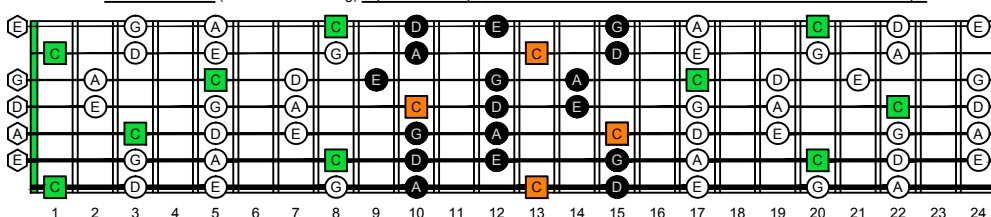

BAGED octaves C natural - FINGERBOARD OCTAVE SHAPES

BAGED octaves (BEADGBE : 7-string) C pentatonic major ENTIRE FINGERBOARD NOTE NAMES

BAGED octaves (BEADGBE : 7-string) C pentatonic major ENTIRE FINGERBOARD NOTE NAMES : 7B5B2:5A3 box shape

BAGED octaves (BEADGBE : 7-string) C pentatonic major ENTIRE FINGERBOARD NOTE NAMES : 5A3:6G3G1 box shape

BAGED octaves (BEADGBE : 7-string) C pentatonic major ENTIRE FINGERBOARD NOTE NAMES : 6G3G1:6E4E1 box shape

BAGED octaves (BEADGBE : 7-string) C pentatonic major ENTIRE FINGERBOARD NOTE NAMES : 6E4E1:7D4D2 box shape

BAGED octaves (BEADGBE : 7-string) C pentatonic major ENTIRE FINGERBOARD NOTE NAMES : 7D4D2:7B5B2 box shape