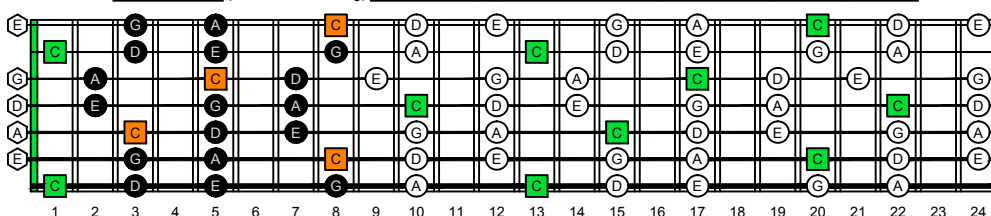

BAGED octaves C natural - FINGERBOARD OCTAVE SHAPES

BAGED octaves (BEADGBE : 7-string) C pentatonic major ENTIRE FINGERBOARD NOTE NAMES

BAGED octaves (BEADGBE : 7-string) C pentatonic major ENTIRE FINGERBOARD NOTE NAMES : 7B5B2:5A3 box shape

BAGED octaves (BEADGBE : 7-string) C pentatonic major ENTIRE FINGERBOARD NOTE NAMES : 5A3:6G3G1 box shape

BAGED octaves (BEADGBE : 7-string) C pentatonic major ENTIRE FINGERBOARD NOTE NAMES : 6G3G1:6E4E1 box shape

BAGED octaves (BEADGBE : 7-string) C pentatonic major ENTIRE FINGERBOARD NOTE NAMES : 6E4E1:7D4D2 box shape

BAGED octaves (BEADGBE : 7-string) C pentatonic major ENTIRE FINGERBOARD NOTE NAMES : 7D4D2:7B5B2 box shape

BAGED octaves (BEADGBE : 7-string) C pentatonic major ENTIRE FINGERBOARD NOTE NAMES : 7B5B2:5A3 box shape at 12