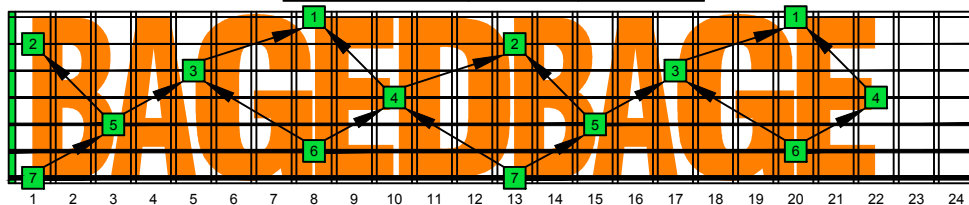

BAGED octaves C natural - FINGERBOARD OCTAVE SHAPES

BAGED octaves (BEADGBE : 7-string) C pentatonic major ENTIRE FINGERBOARD NOTE NAMES

BAGED octaves (BEADGBE : 7-string) C pentatonic major ENTIRE FINGERBOARD NOTE NAMES : 7B5B2:5A3 box shape

BAGED octaves (BEADGBE : 7-string) C pentatonic major ENTIRE FINGERBOARD NOTE NAMES : 5A3:6G3G1 box shape

BAGED octaves (BEADGBE : 7-string) C pentatonic major ENTIRE FINGERBOARD NOTE NAMES : 6G3G1:6E4E1 box shape