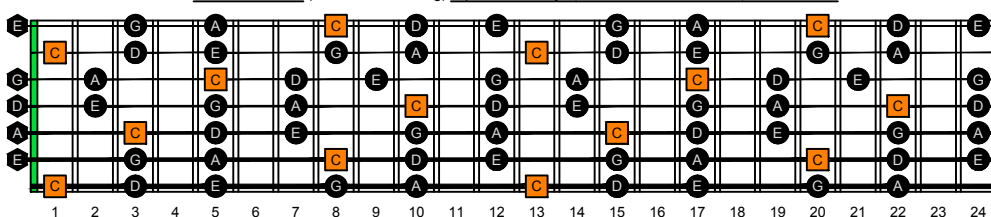

BAGED octaves C natural - FINGERBOARD OCTAVE SHAPES

BAGED octaves (BEADGBE : 7-string) C pentatonic major ENTIRE FINGERBOARD NOTE NAMES

BAGED octaves (BEADGBE : 7-string) C pentatonic major ENTIRE FINGERBOARD NOTE NAMES : 7B5B2:5A3 box shape

BAGED octaves (BEADGBE : 7-string) C pentatonic major ENTIRE FINGERBOARD NOTE NAMES : 5A3:6G3G1 box shape

BAGED octaves (BEADGBE : 7-string) C pentatonic major ENTIRE FINGERBOARD NOTE NAMES : 6G3G1:6E4E1 box shape

BAGED octaves (BEADGBE : 7-string) C pentatonic major ENTIRE FINGERBOARD NOTE NAMES : 6E4E1:7D4D2 box shape

BAGED octaves (BEADGBE : 7-string) C pentatonic major ENTIRE FINGERBOARD NOTE NAMES : 7D4D2:7B5B2 box shape