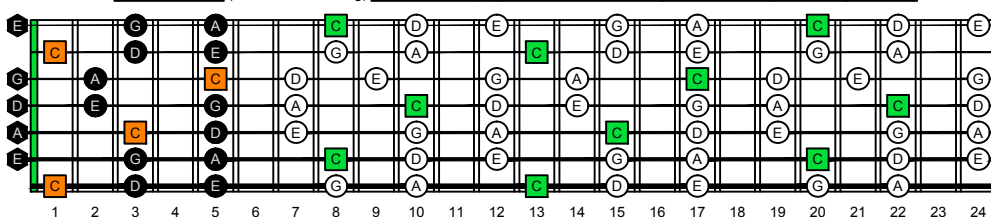

BAGED octaves C natural - FINGERBOARD OCTAVE SHAPES

BAGED octaves (BEADGBE : 7-string) C pentatonic major ENTIRE FINGERBOARD NOTE NAMES

BAGED octaves (BEADGBE : 7-string) C pentatonic major ENTIRE FINGERBOARD NOTE NAMES : 7B5B2:5A3 box shape

BAGED octaves (BEADGBE : 7-string) C pentatonic major ENTIRE FINGERBOARD NOTE NAMES : 5A3:6G3G1 box shape

BAGED octaves (BEADGBE : 7-string) C pentatonic major ENTIRE FINGERBOARD NOTE NAMES : 6G3G1:6E4E1 box shape

BAGED octaves (BEADGBE : 7-string) C pentatonic major ENTIRE FINGERBOARD NOTE NAMES : 6E4E1:7D4D2 box shape

BAGED octaves (BEADGBE : 7-string) C pentatonic major ENTIRE FINGERBOARD NOTE NAMES : 7D4D2:7B5B2 box shape

BAGED octaves (BEADGBE : 7-string) C pentatonic major ENTIRE FINGERBOARD NOTE NAMES : 7B5B2:5A3 box shape at 12