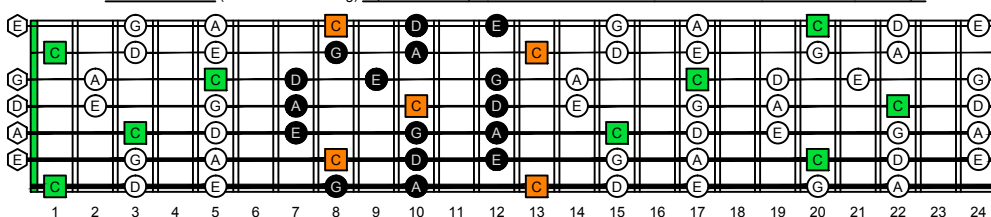

BAGED octaves C natural - FINGERBOARD OCTAVE SHAPES

BAGED octaves (BEADGBE : 7-string) C pentatonic major ENTIRE FINGERBOARD NOTE NAMES

BAGED octaves (BEADGBE : 7-string) C pentatonic major ENTIRE FINGERBOARD NOTE NAMES : 7B5B2:5A3 box shape

BAGED octaves (BEADGBE : 7-string) C pentatonic major ENTIRE FINGERBOARD NOTE NAMES : 5A3:6G3G1 box shape

BAGED octaves (BEADGBE : 7-string) C pentatonic major ENTIRE FINGERBOARD NOTE NAMES : 6G3G1:6E4E1 box shape

BAGED octaves (BEADGBE : 7-string) C pentatonic major ENTIRE FINGERBOARD NOTE NAMES : 6E4E1:7D4D2 box shape

BAGED octaves (BEADGBE : 7-string) C pentatonic major ENTIRE FINGERBOARD NOTE NAMES : 7D4D2:7B5B2 box shape