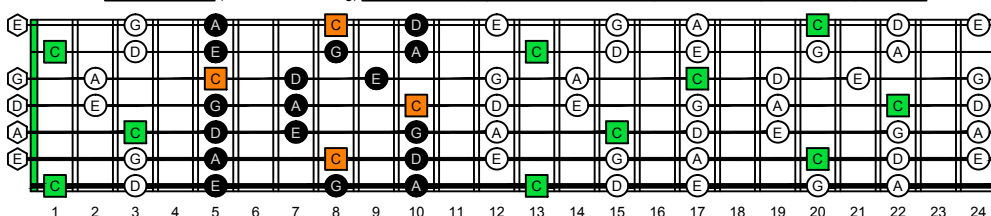

BAGED octaves C natural - FINGERBOARD OCTAVE SHAPES

BAGED octaves (BEADGBE : 7-string) C pentatonic major ENTIRE FINGERBOARD NOTE NAMES

BAGED octaves (BEADGBE : 7-string) C pentatonic major ENTIRE FINGERBOARD NOTE NAMES : 7B5B2:5A3 box shape

BAGED octaves (BEADGBE : 7-string) C pentatonic major ENTIRE FINGERBOARD NOTE NAMES : 5A3:6G3G1 box shape

BAGED octaves (BEADGBE : 7-string) C pentatonic major ENTIRE FINGERBOARD NOTE NAMES : 6G3G1:6E4E1 box shape

BAGED octaves (BEADGBE : 7-string) C pentatonic major ENTIRE FINGERBOARD NOTE NAMES : 6E4E1:7D4D2 box shape

BAGED octaves (BEADGBE : 7-string) C pentatonic major ENTIRE FINGERBOARD NOTE NAMES : 7D4D2:7B5B2 box shape

BAGED octaves (BEADGBE : 7-string) C pentatonic major ENTIRE FINGERBOARD NOTE NAMES : 7B5B2:5A3 box shape at 12