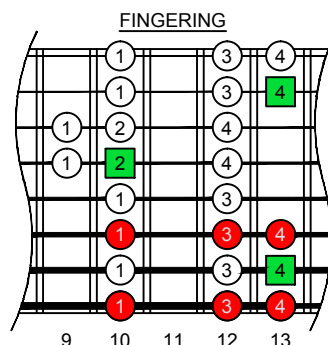

C
ionian mode
BAGED
octaves
Drop E
8-string
box shapes

C ionian mode (major scale)
SEMITONOMETER

7D4D2
BOX
SHAPE

www.cagedoctaves.com

Zon Brookes

BAGED octaves (Drop E : 8-string) C ionian mode (major scale) : 7D4D2 box shape

BAGED octaves (Drop E : 8-string) C major scale (ionian mode) - ENTIRE FINGERBOARD NOTE NAMES

BAGED octaves (Drop E : 8-string) C major scale (ionian mode) - ENTIRE FINGERBOARD INTERVALS