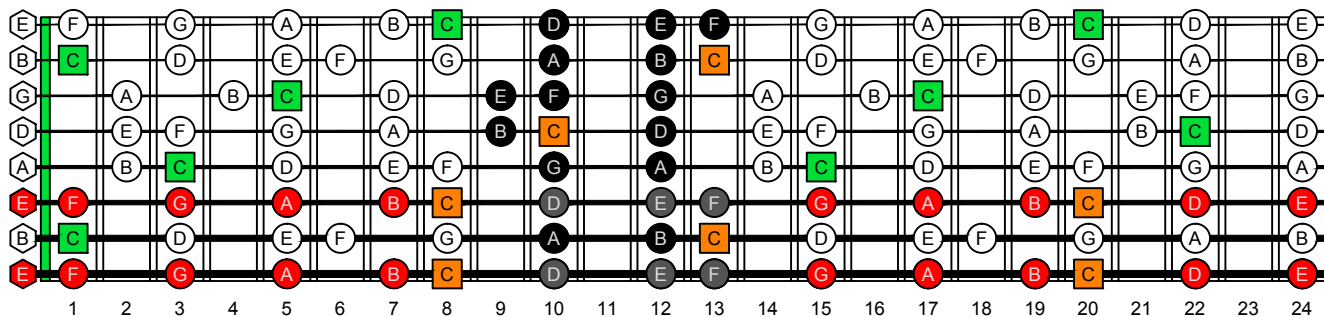

C
ionian mode
BAGED
octaves
Drop E
8-string
box shapes

C ionian mode (major scale)
SEMITONOMETER

7D4D2
BOX
SHAPE

www.cagedoctaves.com

Zon Brookes

BAGED octaves (Drop E : 8-string) C ionian mode (major scale) : 7D4D2 box shape

BAGED octaves (Drop E : 8-string) C major scale (ionian mode) - ENTIRE FINGERBOARD NOTE NAMES

BAGED octaves (Drop E : 8-string) C major scale (ionian mode) - ENTIRE FINGERBOARD INTERVALS