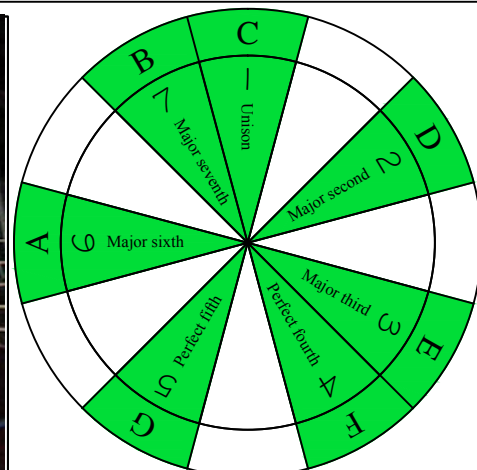

C
ionian mode
BAGED
octaves
Drop E
8-string
box shapes

C ionian mode (major scale)
SEMITONOMETER

7D4D2
BOX
SHAPE

www.cagedoctaves.com

Zon Brookes

BAGED octaves (Drop E : 8-string) C ionian mode (major scale) : 7D4D2 box shape

BAGED octaves (Drop E : 8-string) C major scale (ionian mode) - ENTIRE FINGERBOARD NOTE NAMES

BAGED octaves (Drop E : 8-string) C major scale (ionian mode) - ENTIRE FINGERBOARD INTERVALS