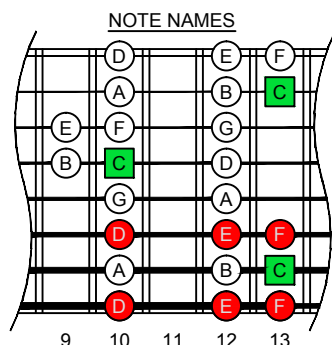

C
ionian mode
BAGED
octaves
Drop E
8-string
box shapes

C ionian mode (major scale)
SEMITONOMETER

7D4D2
BOX
SHAPE

www.cagedoctaves.com

Zon Brookes

BAGED octaves (Drop E : 8-string) C ionian mode (major scale) : 7D4D2 box shape

BAGED octaves (Drop E : 8-string) C major scale (ionian mode) - ENTIRE FINGERBOARD NOTE NAMES

BAGED octaves (Drop E : 8-string) C major scale (ionian mode) - ENTIRE FINGERBOARD INTERVALS