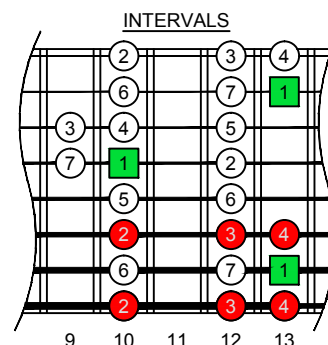

C
ionian mode
BAGED
octaves
Drop E
8-string
box shapes

C ionian mode (major scale)
SEMITONOMETER

7D4D2
BOX
SHAPE

www.cagedoctaves.com

Zon Brookes

BAGED octaves (Drop E : 8-string) C ionian mode (major scale) : 7D4D2 box shape

BAGED octaves (Drop E : 8-string) C major scale (ionian mode) - ENTIRE FINGERBOARD NOTE NAMES

BAGED octaves (Drop E : 8-string) C major scale (ionian mode) - ENTIRE FINGERBOARD INTERVALS