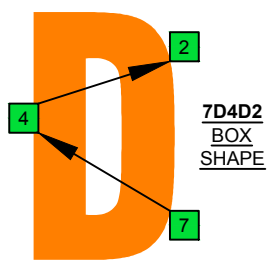

C
ionian mode
BAGED
octaves
Drop E
8-string
box shapes

C ionian mode (major scale)
SEMITONOMETER

7D4D2
BOX
SHAPE

www.cagedoctaves.com

Zon Brookes

BAGED octaves (Drop E : 8-string) C ionian mode (major scale) : 7D4D2 box shape

BAGED octaves (Drop E : 8-string) C major scale (ionian mode) - ENTIRE FINGERBOARD NOTE NAMES

BAGED octaves (Drop E : 8-string) C major scale (ionian mode) - ENTIRE FINGERBOARD INTERVALS