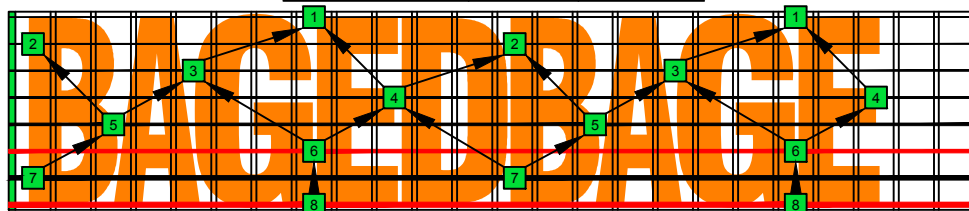

BAGED octaves C natural - FINGERBOARD OCTAVE SHAPES

BAGED octaves (Drop E : 8-string) C major scale (ionian mode) - ENTIRE FINGERBOARD INTERVALS

BAGED octaves (Drop E : 8-string) C major scale (ionian mode) - ENTIRE FINGERBOARD INTERVALS

BAGED octaves (Drop E : 8-string) C major scale (ionian mode) - ENTIRE FINGERBOARD INTERVALS

BAGED octaves (Drop E : 8-string) C major scale (ionian mode) - ENTIRE FINGERBOARD INTERVALS

BAGED octaves (Drop E : 8-string) C major scale (ionian mode) - ENTIRE FINGERBOARD INTERVALS

BAGED octaves (Drop E : 8-string) C major scale (ionian mode) - ENTIRE FINGERBOARD INTERVALS

BAGED octaves (Drop E : 8-string) C major scale (ionian mode) - ENTIRE FINGERBOARD INTERVALS