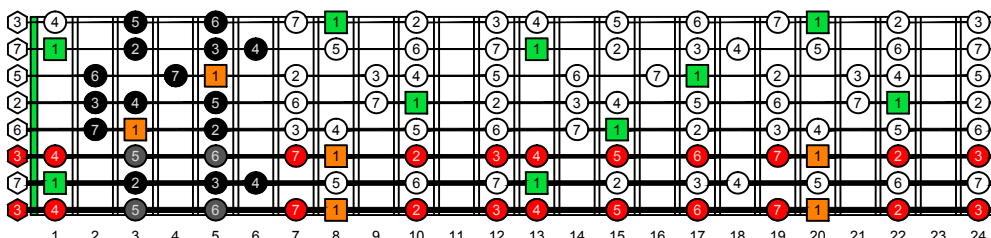

BAGED octaves C natural - FINGERBOARD OCTAVE SHAPES

BAGED octaves (Drop E : 8-string) C major scale (ionian mode) - ENTIRE FINGERBOARD INTERVALS

BAGED octaves (Drop E : 8-string) C major scale (ionian mode) - ENTIRE FINGERBOARD INTERVALS

BAGED octaves (Drop E : 8-string) C major scale (ionian mode) - ENTIRE FINGERBOARD INTERVALS

BAGED octaves (Drop E : 8-string) C major scale (ionian mode) - ENTIRE FINGERBOARD INTERVALS

BAGED octaves (Drop E : 8-string) C major scale (ionian mode) - ENTIRE FINGERBOARD INTERVALS

BAGED octaves (Drop E : 8-string) C major scale (ionian mode) - ENTIRE FINGERBOARD INTERVALS

BAGED octaves (Drop E : 8-string) C major scale (ionian mode) - ENTIRE FINGERBOARD INTERVALS