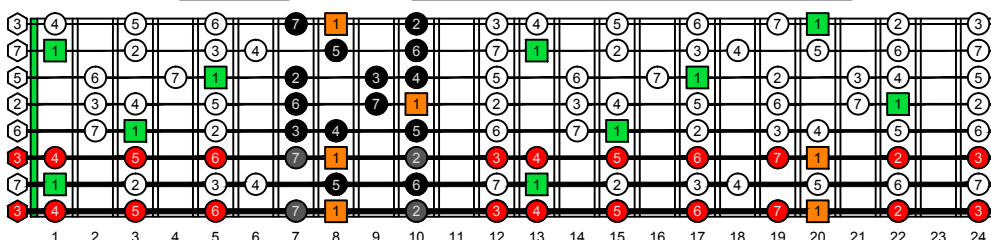

BAGED octaves C natural - FINGERBOARD OCTAVE SHAPES

BAGED octaves (Drop E : 8-string) C major scale (ionian mode) - ENTIRE FINGERBOARD INTERVALS

BAGED octaves (Drop E : 8-string) C major scale (ionian mode) - ENTIRE FINGERBOARD INTERVALS

BAGED octaves (Drop E : 8-string) C major scale (ionian mode) - ENTIRE FINGERBOARD INTERVALS

BAGED octaves (Drop E : 8-string) C major scale (ionian mode) - ENTIRE FINGERBOARD INTERVALS

BAGED octaves (Drop E : 8-string) C major scale (ionian mode) - ENTIRE FINGERBOARD INTERVALS

BAGED octaves (Drop E : 8-string) C major scale (ionian mode) - ENTIRE FINGERBOARD INTERVALS

BAGED octaves (Drop E : 8-string) C major scale (ionian mode) - ENTIRE FINGERBOARD INTERVALS