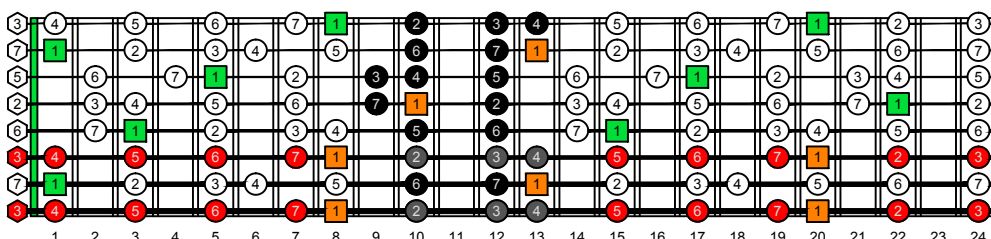

BAGED octaves C natural - FINGERBOARD OCTAVE SHAPES

BAGED octaves (Drop E : 8-string) C major scale (ionian mode) - ENTIRE FINGERBOARD INTERVALS

BAGED octaves (Drop E : 8-string) C major scale (ionian mode) - ENTIRE FINGERBOARD INTERVALS

BAGED octaves (Drop E : 8-string) C major scale (ionian mode) - ENTIRE FINGERBOARD INTERVALS

BAGED octaves (Drop E : 8-string) C major scale (ionian mode) - ENTIRE FINGERBOARD INTERVALS

BAGED octaves (Drop E : 8-string) C major scale (ionian mode) - ENTIRE FINGERBOARD INTERVALS

BAGED octaves (Drop E : 8-string) C major scale (ionian mode) - ENTIRE FINGERBOARD INTERVALS

BAGED octaves (Drop E : 8-string) C major scale (ionian mode) - ENTIRE FINGERBOARD INTERVALS