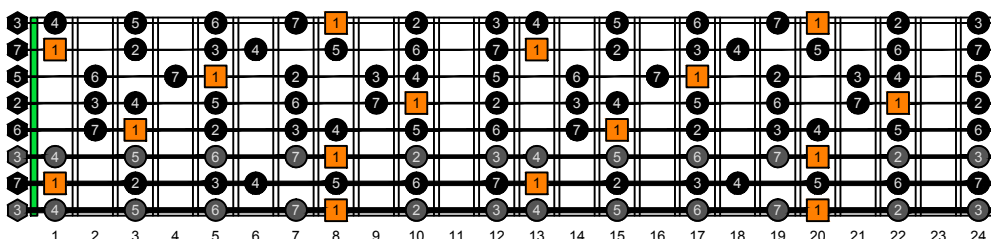

BAGED octaves C natural - FINGERBOARD OCTAVE SHAPES

BAGED octaves (Drop E : 8-string) C major scale (ionian mode) - ENTIRE FINGERBOARD INTERVALS

BAGED octaves (Drop E : 8-string) C major scale (ionian mode) - ENTIRE FINGERBOARD INTERVALS

BAGED octaves (Drop E : 8-string) C major scale (ionian mode) - ENTIRE FINGERBOARD INTERVALS

BAGED octaves (Drop E : 8-string) C major scale (ionian mode) - ENTIRE FINGERBOARD INTERVALS

BAGED octaves (Drop E : 8-string) C major scale (ionian mode) - ENTIRE FINGERBOARD INTERVALS

BAGED octaves (Drop E : 8-string) C major scale (ionian mode) - ENTIRE FINGERBOARD INTERVALS

BAGED octaves (Drop E : 8-string) C major scale (ionian mode) - ENTIRE FINGERBOARD INTERVALS