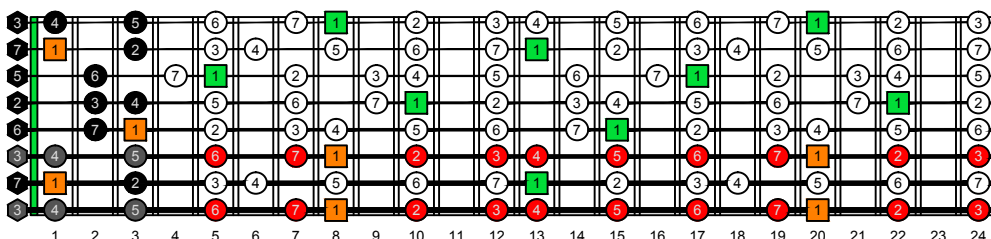

BAGED octaves C natural - FINGERBOARD OCTAVE SHAPES

BAGED octaves (Drop E : 8-string) C major scale (ionian mode) - ENTIRE FINGERBOARD INTERVALS

BAGED octaves (Drop E : 8-string) C major scale (ionian mode) - ENTIRE FINGERBOARD INTERVALS

BAGED octaves (Drop E : 8-string) C major scale (ionian mode) - ENTIRE FINGERBOARD INTERVALS

BAGED octaves (Drop E : 8-string) C major scale (ionian mode) - ENTIRE FINGERBOARD INTERVALS

BAGED octaves (Drop E : 8-string) C major scale (ionian mode) - ENTIRE FINGERBOARD INTERVALS

BAGED octaves (Drop E : 8-string) C major scale (ionian mode) - ENTIRE FINGERBOARD INTERVALS

BAGED octaves (Drop E : 8-string) C major scale (ionian mode) - ENTIRE FINGERBOARD INTERVALS