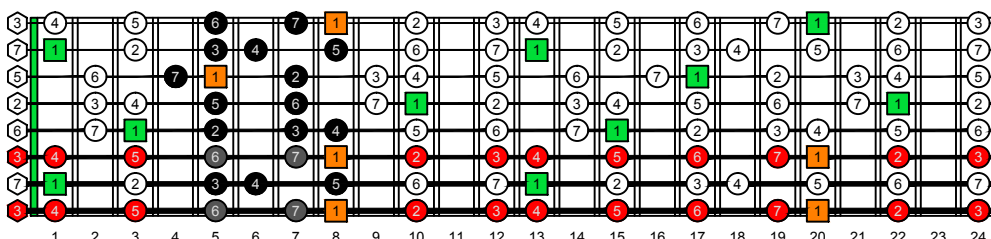

BAGED octaves C natural - FINGERBOARD OCTAVE SHAPES

BAGED octaves (Drop E : 8-string) C major scale (ionian mode) - ENTIRE FINGERBOARD INTERVALS

BAGED octaves (Drop E : 8-string) C major scale (ionian mode) - ENTIRE FINGERBOARD INTERVALS

BAGED octaves (Drop E : 8-string) C major scale (ionian mode) - ENTIRE FINGERBOARD INTERVALS

BAGED octaves (Drop E : 8-string) C major scale (ionian mode) - ENTIRE FINGERBOARD INTERVALS

BAGED octaves (Drop E : 8-string) C major scale (ionian mode) - ENTIRE FINGERBOARD INTERVALS

BAGED octaves (Drop E : 8-string) C major scale (ionian mode) - ENTIRE FINGERBOARD INTERVALS

BAGED octaves (Drop E : 8-string) C major scale (ionian mode) - ENTIRE FINGERBOARD INTERVALS