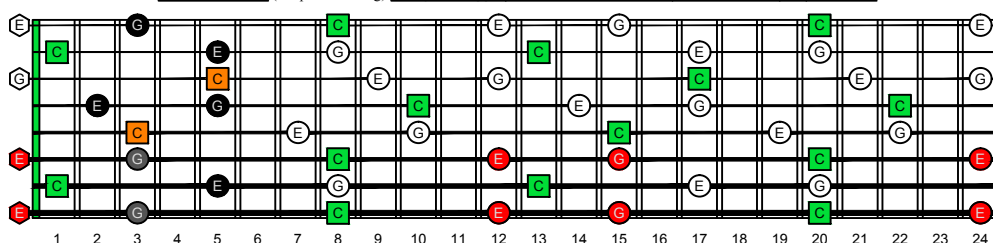

BAGED octaves C natural - FINGERBOARD OCTAVE SHAPES

BAGED octaves (Drop E : 8-string) C major scale (ionian mode) - ENTIRE FINGERBOARD NOTE NAMES

BAGED octaves (Drop E : 8-string) C major arpeggio ENTIRE FINGERBOARD NOTE NAMES : 7B5B2 box shape

BAGED octaves (Drop E : 8-string) C major arpeggio ENTIRE FINGERBOARD NOTE NAMES : 5A3 box shape

BAGED octaves (Drop E : 8-string) C major arpeggio ENTIRE FINGERBOARD NOTE NAMES : 8G6G3G1 box shape

BAGED octaves (Drop E : 8-string) C major arpeggio ENTIRE FINGERBOARD NOTE NAMES : 8E6E4E1 box shape

BAGED octaves (Drop E : 8-string) C major arpeggio ENTIRE FINGERBOARD NOTE NAMES : 7D4D2 box shape

BAGED octaves (Drop E : 8-string) C major arpeggio ENTIRE FINGERBOARD NOTE NAMES : 7B5B2 box shape at 12