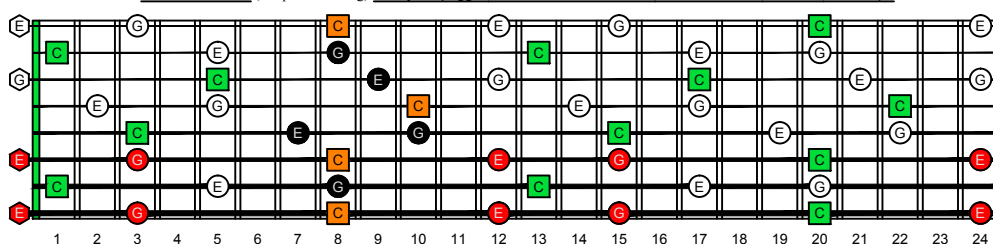

BAGED octaves C natural - FINGERBOARD OCTAVE SHAPES

BAGED octaves (Drop E : 8-string) C major scale (ionian mode) - ENTIRE FINGERBOARD NOTE NAMES

BAGED octaves (Drop E : 8-string) C major arpeggio ENTIRE FINGERBOARD NOTE NAMES : 7B5B2 box shape

BAGED octaves (Drop E : 8-string) C major arpeggio ENTIRE FINGERBOARD NOTE NAMES : 5A3 box shape

BAGED octaves (Drop E : 8-string) C major arpeggio ENTIRE FINGERBOARD NOTE NAMES : 8G6G3G1 box shape

BAGED octaves (Drop E : 8-string) C major arpeggio ENTIRE FINGERBOARD NOTE NAMES : 8E6E4E1 box shape

BAGED octaves (Drop E : 8-string) C major arpeggio ENTIRE FINGERBOARD NOTE NAMES : 7D4D2 box shape

BAGED octaves (Drop E : 8-string) C major arpeggio ENTIRE FINGERBOARD NOTE NAMES : 7B5B2 box shape at 12