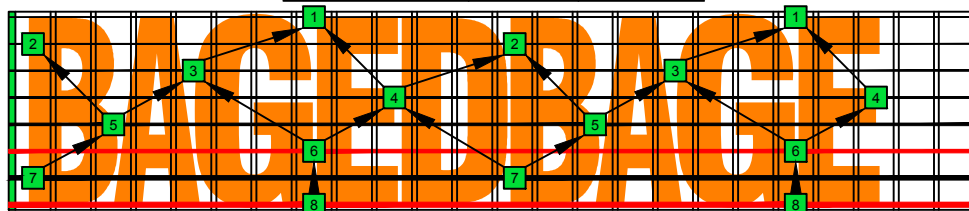

BAGED octaves C natural - FINGERBOARD OCTAVE SHAPES

BAGED octaves (Drop E : 8-string) C major scale (ionian mode) - ENTIRE FINGERBOARD NOTE NAMES

BAGED octaves (Drop E : 8-string) C major arpeggio ENTIRE FINGERBOARD NOTE NAMES : 7B5B2 box shape

BAGED octaves (Drop E : 8-string) C major arpeggio ENTIRE FINGERBOARD NOTE NAMES : 5A3 box shape

BAGED octaves (Drop E : 8-string) C major arpeggio ENTIRE FINGERBOARD NOTE NAMES : 8G6G3G1 box shape

BAGED octaves (Drop E : 8-string) C major arpeggio ENTIRE FINGERBOARD NOTE NAMES : 8E6E4E1 box shape

BAGED octaves (Drop E : 8-string) C major arpeggio ENTIRE FINGERBOARD NOTE NAMES : 7D4D2 box shape

BAGED octaves (Drop E : 8-string) C major arpeggio ENTIRE FINGERBOARD NOTE NAMES : 7B5B2 box shape at 12