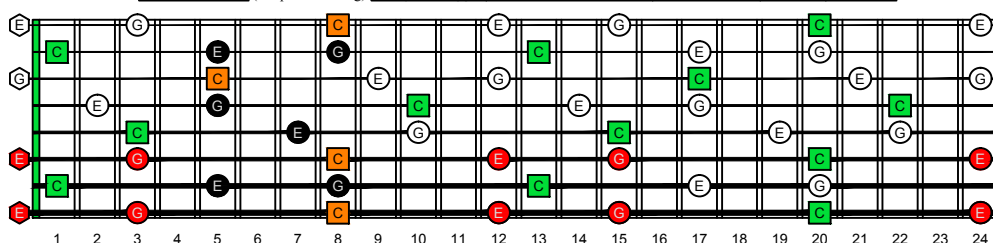

BAGED octaves C natural - FINGERBOARD OCTAVE SHAPES

BAGED octaves (Drop E : 8-string) C major scale (ionian mode) - ENTIRE FINGERBOARD NOTE NAMES

BAGED octaves (Drop E : 8-string) C major arpeggio ENTIRE FINGERBOARD NOTE NAMES : 7B5B2 box shape

BAGED octaves (Drop E : 8-string) C major arpeggio ENTIRE FINGERBOARD NOTE NAMES : 5A3 box shape

BAGED octaves (Drop E : 8-string) C major arpeggio ENTIRE FINGERBOARD NOTE NAMES : 8G6G3G1 box shape

BAGED octaves (Drop E : 8-string) C major arpeggio ENTIRE FINGERBOARD NOTE NAMES : 8E6E4E1 box shape

BAGED octaves (Drop E : 8-string) C major arpeggio ENTIRE FINGERBOARD NOTE NAMES : 7D4D2 box shape

BAGED octaves (Drop E : 8-string) C major arpeggio ENTIRE FINGERBOARD NOTE NAMES : 7B5B2 box shape at 12