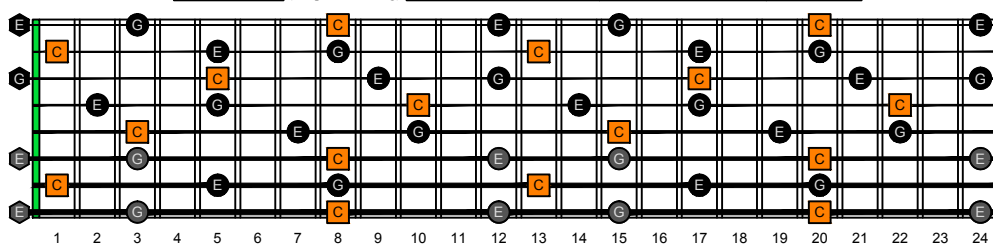

BAGED octaves C natural - FINGERBOARD OCTAVE SHAPES

BAGED octaves (Drop E : 8-string) C major scale (ionian mode) - ENTIRE FINGERBOARD NOTE NAMES

BAGED octaves (Drop E : 8-string) C major arpeggio ENTIRE FINGERBOARD NOTE NAMES : 7B5B2 box shape

BAGED octaves (Drop E : 8-string) C major arpeggio ENTIRE FINGERBOARD NOTE NAMES : 5A3 box shape

BAGED octaves (Drop E : 8-string) C major arpeggio ENTIRE FINGERBOARD NOTE NAMES : 8G6G3G1 box shape

BAGED octaves (Drop E : 8-string) C major arpeggio ENTIRE FINGERBOARD NOTE NAMES : 8E6E4E1 box shape

BAGED octaves (Drop E : 8-string) C major arpeggio ENTIRE FINGERBOARD NOTE NAMES : 7D4D2 box shape

BAGED octaves (Drop E : 8-string) C major arpeggio ENTIRE FINGERBOARD NOTE NAMES : 7B5B2 box shape at 12