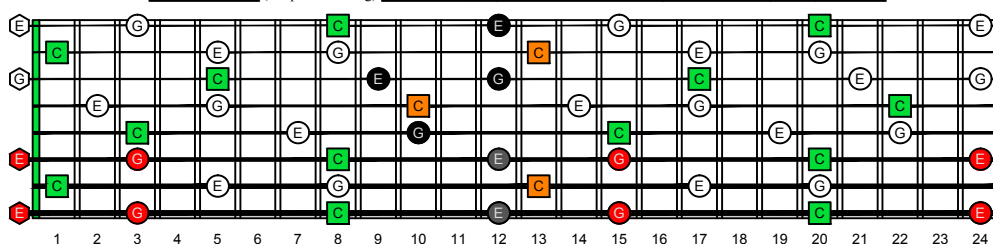

BAGED octaves C natural - FINGERBOARD OCTAVE SHAPES

BAGED octaves (Drop E : 8-string) C major scale (ionian mode) - ENTIRE FINGERBOARD NOTE NAMES

BAGED octaves (Drop E : 8-string) C major arpeggio ENTIRE FINGERBOARD NOTE NAMES : 7B5B2 box shape

BAGED octaves (Drop E : 8-string) C major arpeggio ENTIRE FINGERBOARD NOTE NAMES : 5A3 box shape

BAGED octaves (Drop E : 8-string) C major arpeggio ENTIRE FINGERBOARD NOTE NAMES : 8G6G3G1 box shape

BAGED octaves (Drop E : 8-string) C major arpeggio ENTIRE FINGERBOARD NOTE NAMES : 8E6E4E1 box shape

BAGED octaves (Drop E : 8-string) C major arpeggio ENTIRE FINGERBOARD NOTE NAMES : 7D4D2 box shape

BAGED octaves (Drop E : 8-string) C major arpeggio ENTIRE FINGERBOARD NOTE NAMES : 7B5B2 box shape at 12