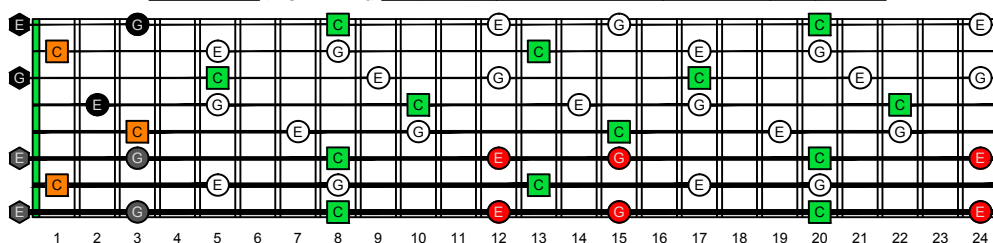

BAGED octaves C natural - FINGERBOARD OCTAVE SHAPES

BAGED octaves (Drop E : 8-string) C major scale (ionian mode) - ENTIRE FINGERBOARD NOTE NAMES

BAGED octaves (Drop E : 8-string) C major arpeggio ENTIRE FINGERBOARD NOTE NAMES : 7B5B2 box shape

BAGED octaves (Drop E : 8-string) C major arpeggio ENTIRE FINGERBOARD NOTE NAMES : 5A3 box shape

BAGED octaves (Drop E : 8-string) C major arpeggio ENTIRE FINGERBOARD NOTE NAMES : 8G6G3G1 box shape

BAGED octaves (Drop E : 8-string) C major arpeggio ENTIRE FINGERBOARD NOTE NAMES : 8E6E4E1 box shape

BAGED octaves (Drop E : 8-string) C major arpeggio ENTIRE FINGERBOARD NOTE NAMES : 7D4D2 box shape

BAGED octaves (Drop E : 8-string) C major arpeggio ENTIRE FINGERBOARD NOTE NAMES : 7B5B2 box shape at 12