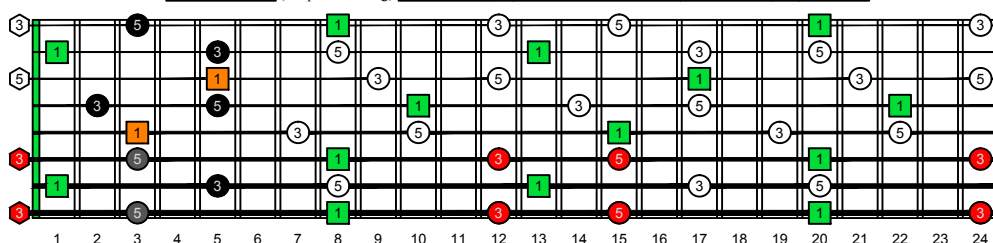

BAGED octaves C natural - FINGERBOARD OCTAVE SHAPES

BAGED octaves (Drop E : 8-string) C major scale (ionian mode) - ENTIRE FINGERBOARD INTERVALS

BAGED octaves (Drop E : 8-string) C major arpeggio ENTIRE FINGERBOARD INTERVALS : 7B5B2 box shape

BAGED octaves (Drop E : 8-string) C major arpeggio ENTIRE FINGERBOARD INTERVALS : 5A3 box shape

BAGED octaves (Drop E : 8-string) C major arpeggio ENTIRE FINGERBOARD INTERVALS : 8G6G3G1 box shape

BAGED octaves (Drop E : 8-string) C major arpeggio ENTIRE FINGERBOARD INTERVALS : 8E6E4E1 box shape

BAGED octaves (Drop E : 8-string) C major arpeggio ENTIRE FINGERBOARD INTERVALS : 7D4D2 box shape

BAGED octaves (Drop E : 8-string) C major arpeggio ENTIRE FINGERBOARD INTERVALS : 7B5B2 box shape at 12