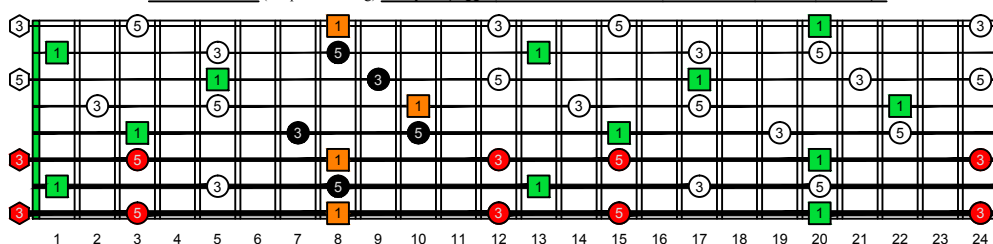

BAGED octaves C natural - FINGERBOARD OCTAVE SHAPES

BAGED octaves (Drop E : 8-string) C major scale (ionian mode) - ENTIRE FINGERBOARD INTERVALS

BAGED octaves (Drop E : 8-string) C major arpeggio ENTIRE FINGERBOARD INTERVALS : 7B5B2 box shape

BAGED octaves (Drop E : 8-string) C major arpeggio ENTIRE FINGERBOARD INTERVALS : 5A3 box shape

BAGED octaves (Drop E : 8-string) C major arpeggio ENTIRE FINGERBOARD INTERVALS : 8G6G3G1 box shape

BAGED octaves (Drop E : 8-string) C major arpeggio ENTIRE FINGERBOARD INTERVALS : 8E6E4E1 box shape

BAGED octaves (Drop E : 8-string) C major arpeggio ENTIRE FINGERBOARD INTERVALS : 7D4D2 box shape

BAGED octaves (Drop E : 8-string) C major arpeggio ENTIRE FINGERBOARD INTERVALS : 7B5B2 box shape at 12