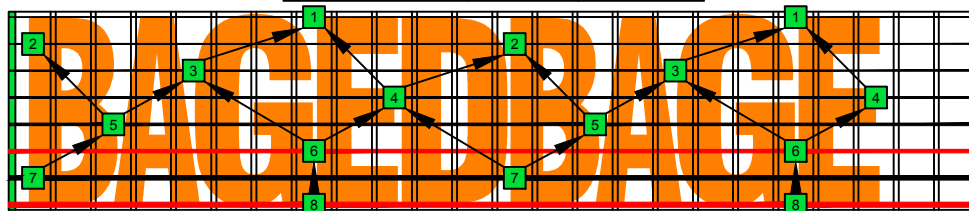

BAGED octaves C natural - FINGERBOARD OCTAVE SHAPES

BAGED octaves (Drop E : 8-string) C major scale (ionian mode) - ENTIRE FINGERBOARD INTERVALS

BAGED octaves (Drop E : 8-string) C major arpeggio ENTIRE FINGERBOARD INTERVALS : 7B5B2 box shape

BAGED octaves (Drop E : 8-string) C major arpeggio ENTIRE FINGERBOARD INTERVALS : 5A3 box shape

BAGED octaves (Drop E : 8-string) C major arpeggio ENTIRE FINGERBOARD INTERVALS : 8G6G3G1 box shape

BAGED octaves (Drop E : 8-string) C major arpeggio ENTIRE FINGERBOARD INTERVALS : 8E6E4E1 box shape

BAGED octaves (Drop E : 8-string) C major arpeggio ENTIRE FINGERBOARD INTERVALS : 7D4D2 box shape

BAGED octaves (Drop E : 8-string) C major arpeggio ENTIRE FINGERBOARD INTERVALS : 7B5B2 box shape at 12