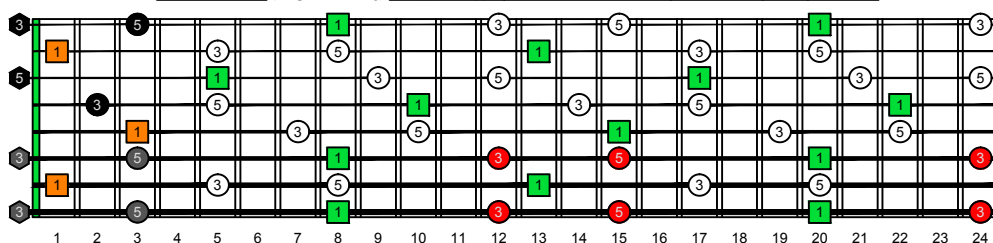

BAGED octaves C natural - FINGERBOARD OCTAVE SHAPES

BAGED octaves (Drop E : 8-string) C major scale (ionian mode) - ENTIRE FINGERBOARD INTERVALS

BAGED octaves (Drop E : 8-string) C major arpeggio ENTIRE FINGERBOARD INTERVALS : 7B5B2 box shape

BAGED octaves (Drop E : 8-string) C major arpeggio ENTIRE FINGERBOARD INTERVALS : 5A3 box shape

BAGED octaves (Drop E : 8-string) C major arpeggio ENTIRE FINGERBOARD INTERVALS : 8G6G3G1 box shape

BAGED octaves (Drop E : 8-string) C major arpeggio ENTIRE FINGERBOARD INTERVALS : 8E6E4E1 box shape

BAGED octaves (Drop E : 8-string) C major arpeggio ENTIRE FINGERBOARD INTERVALS : 7D4D2 box shape

BAGED octaves (Drop E : 8-string) C major arpeggio ENTIRE FINGERBOARD INTERVALS : 7B5B2 box shape at 12