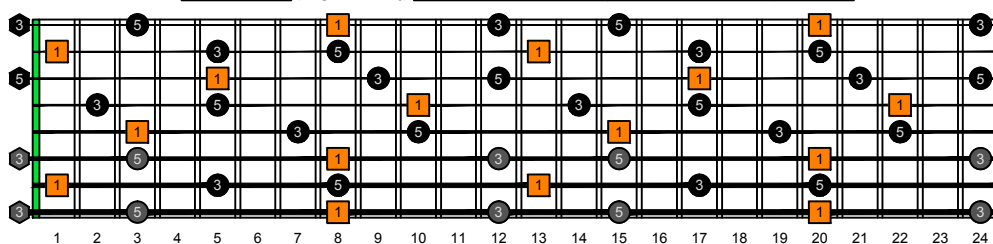

BAGED octaves C natural - FINGERBOARD OCTAVE SHAPES

BAGED octaves (Drop E : 8-string) C major scale (ionian mode) - ENTIRE FINGERBOARD INTERVALS

BAGED octaves (Drop E : 8-string) C major arpeggio ENTIRE FINGERBOARD INTERVALS : 7B5B2 box shape

BAGED octaves (Drop E : 8-string) C major arpeggio ENTIRE FINGERBOARD INTERVALS : 5A3 box shape

BAGED octaves (Drop E : 8-string) C major arpeggio ENTIRE FINGERBOARD INTERVALS : 8G6G3G1 box shape

BAGED octaves (Drop E : 8-string) C major arpeggio ENTIRE FINGERBOARD INTERVALS : 8E6E4E1 box shape

BAGED octaves (Drop E : 8-string) C major arpeggio ENTIRE FINGERBOARD INTERVALS : 7D4D2 box shape

BAGED octaves (Drop E : 8-string) C major arpeggio ENTIRE FINGERBOARD INTERVALS : 7B5B2 box shape at 12