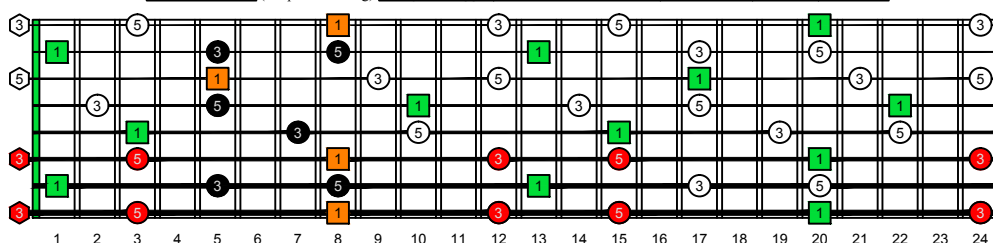

BAGED octaves C natural - FINGERBOARD OCTAVE SHAPES

BAGED octaves (Drop E : 8-string) C major scale (ionian mode) - ENTIRE FINGERBOARD INTERVALS

BAGED octaves (Drop E : 8-string) C major arpeggio ENTIRE FINGERBOARD INTERVALS : 7B5B2 box shape

BAGED octaves (Drop E : 8-string) C major arpeggio ENTIRE FINGERBOARD INTERVALS : 5A3 box shape

BAGED octaves (Drop E : 8-string) C major arpeggio ENTIRE FINGERBOARD INTERVALS : 8G6G3G1 box shape

BAGED octaves (Drop E : 8-string) C major arpeggio ENTIRE FINGERBOARD INTERVALS : 8E6E4E1 box shape

BAGED octaves (Drop E : 8-string) C major arpeggio ENTIRE FINGERBOARD INTERVALS : 7D4D2 box shape

BAGED octaves (Drop E : 8-string) C major arpeggio ENTIRE FINGERBOARD INTERVALS : 7B5B2 box shape at 12