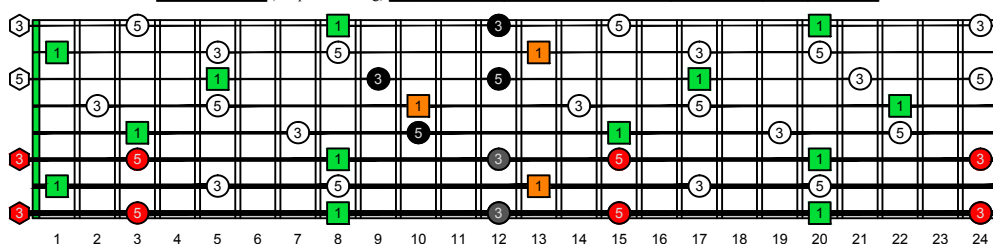

BAGED octaves C natural - FINGERBOARD OCTAVE SHAPES

BAGED octaves (Drop E : 8-string) C major scale (ionian mode) - ENTIRE FINGERBOARD INTERVALS

BAGED octaves (Drop E : 8-string) C major arpeggio ENTIRE FINGERBOARD INTERVALS : 7B5B2 box shape

BAGED octaves (Drop E : 8-string) C major arpeggio ENTIRE FINGERBOARD INTERVALS : 5A3 box shape

BAGED octaves (Drop E : 8-string) C major arpeggio ENTIRE FINGERBOARD INTERVALS : 8G6G3G1 box shape

BAGED octaves (Drop E : 8-string) C major arpeggio ENTIRE FINGERBOARD INTERVALS : 8E6E4E1 box shape

BAGED octaves (Drop E : 8-string) C major arpeggio ENTIRE FINGERBOARD INTERVALS : 7D4D2 box shape

BAGED octaves (Drop E : 8-string) C major arpeggio ENTIRE FINGERBOARD INTERVALS : 7B5B2 box shape at 12