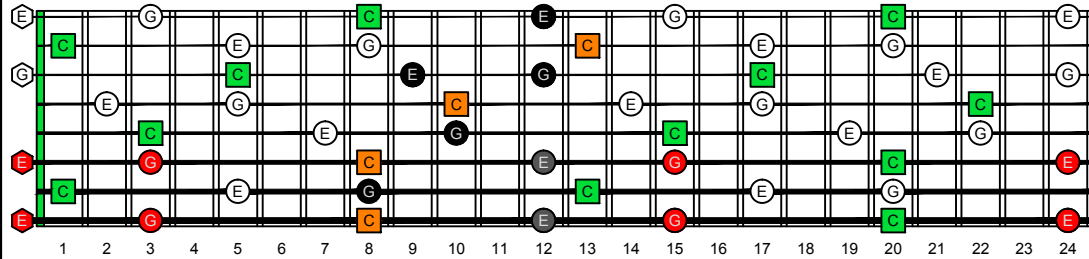

BAGED octaves C natural - FINGERBOARD OCTAVE SHAPES

BAGED octaves (Drop E : 8-string) C major arpeggio - ENTIRE FINGERBOARD NOTE NAMES

BAGED octaves (Drop E : 8-string) C major arpeggio (3nps) ENTIRE FINGERBOARD NOTE NAMES : 8G6G3G1 box shape

BAGED octaves (Drop E : 8-string) C major arpeggio (3nps) ENTIRE FINGERBOARD NOTE NAMES : 8E6E4E1 box shape

BAGED octaves (Drop E : 8-string) C major arpeggio (3nps) ENTIRE FINGERBOARD NOTE NAMES : 7B5B2 box shape

BAGED octaves (Drop E : 8-string) C major arpeggio (3nps) ENTIRE FINGERBOARD NOTE NAMES : 8E6E4D2 box shape

BAGED octaves (Drop E : 8-string) C major arpeggio (3nps) ENTIRE FINGERBOARD NOTE NAMES : 7B5A3 box shape

BAGED octaves (Drop E : 8-string) C major arpeggio (3nps) ENTIRE FINGERBOARD NOTE NAMES : 7D4D2 box shape

BAGED octaves (Drop E : 8-string) C major arpeggio (3nps) ENTIRE FINGERBOARD NOTE NAMES : 5A3G1 box shape