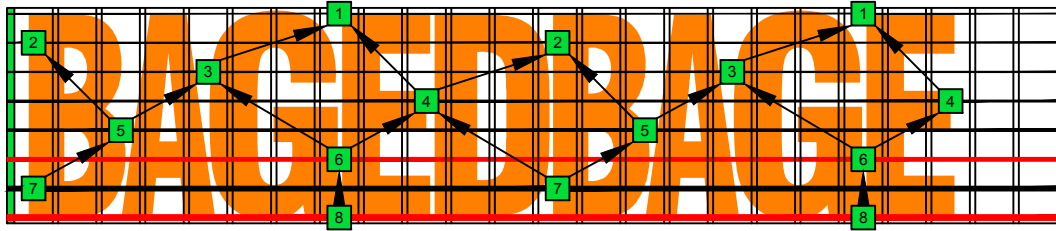

BAGED octaves C natural - FINGERBOARD OCTAVE SHAPES

BAGED octaves (Drop E : 8-string) C major arpeggio - ENTIRE FINGERBOARD NOTE NAMES

BAGED octaves (Drop E : 8-string) C major arpeggio (3nps) ENTIRE FINGERBOARD NOTE NAMES : 8G6G3G1 box shape

BAGED octaves (Drop E : 8-string) C major arpeggio (3nps) ENTIRE FINGERBOARD NOTE NAMES : 8E6E4E1 box shape

BAGED octaves (Drop E : 8-string) C major arpeggio (3nps) ENTIRE FINGERBOARD NOTE NAMES : 7B5B2 box shape

BAGED octaves (Drop E : 8-string) C major arpeggio (3nps) ENTIRE FINGERBOARD NOTE NAMES : 8E6E4D2 box shape

BAGED octaves (Drop E : 8-string) C major arpeggio (3nps) ENTIRE FINGERBOARD NOTE NAMES : 7B5A3 box shape