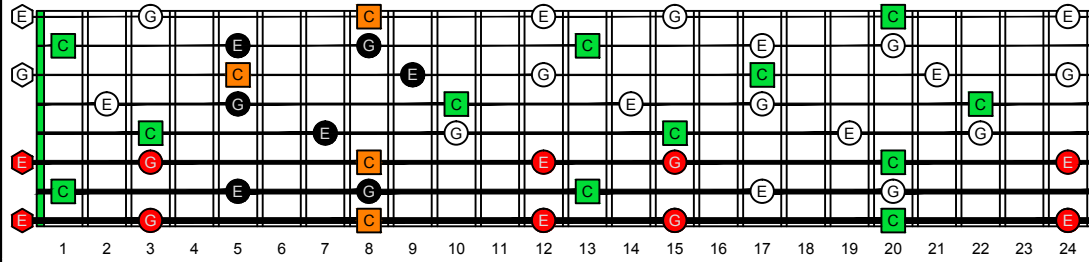

BAGED octaves C natural - FINGERBOARD OCTAVE SHAPES

BAGED octaves (Drop E : 8-string) C major arpeggio - ENTIRE FINGERBOARD NOTE NAMES

BAGED octaves (Drop E : 8-string) C major arpeggio (3nps) ENTIRE FINGERBOARD NOTE NAMES : 8G6G3G1 box shape

BAGED octaves (Drop E : 8-string) C major arpeggio (3nps) ENTIRE FINGERBOARD NOTE NAMES : 8E6E4E1 box shape

BAGED octaves (Drop E : 8-string) C major arpeggio (3nps) ENTIRE FINGERBOARD NOTE NAMES : 7B5B2 box shape

BAGED octaves (Drop E : 8-string) C major arpeggio (3nps) ENTIRE FINGERBOARD NOTE NAMES : 8E6E4D2 box shape

BAGED octaves (Drop E : 8-string) C major arpeggio (3nps) ENTIRE FINGERBOARD NOTE NAMES : 7B5A3 box shape

BAGED octaves (Drop E : 8-string) C major arpeggio (3nps) ENTIRE FINGERBOARD NOTE NAMES : 7D4D2 box shape

BAGED octaves (Drop E : 8-string) C major arpeggio (3nps) ENTIRE FINGERBOARD NOTE NAMES : 5A3G1 box shape