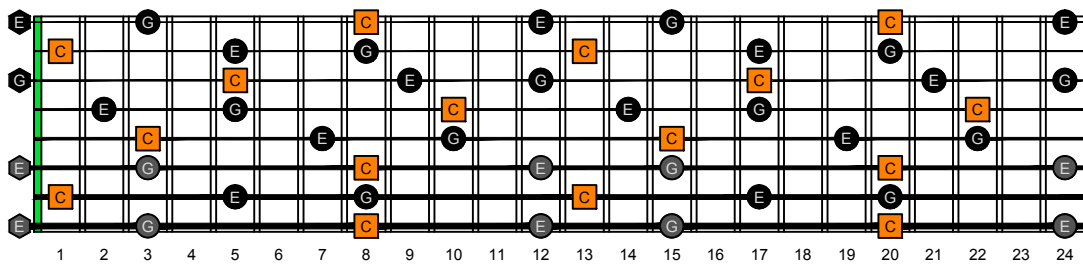

BAGED octaves C natural - FINGERBOARD OCTAVE SHAPES

BAGED octaves (Drop E : 8-string) C major arpeggio - ENTIRE FINGERBOARD NOTE NAMES

BAGED octaves (Drop E : 8-string) C major arpeggio (3nps) ENTIRE FINGERBOARD NOTE NAMES : 8G6G3G1 box shape

BAGED octaves (Drop E : 8-string) C major arpeggio (3nps) ENTIRE FINGERBOARD NOTE NAMES : 8E6E4E1 box shape

BAGED octaves (Drop E : 8-string) C major arpeggio (3nps) ENTIRE FINGERBOARD NOTE NAMES : 7B5B2 box shape

BAGED octaves (Drop E : 8-string) C major arpeggio (3nps) ENTIRE FINGERBOARD NOTE NAMES : 8E6E4D2 box shape

BAGED octaves (Drop E : 8-string) C major arpeggio (3nps) ENTIRE FINGERBOARD NOTE NAMES : 7B5A3 box shape

BAGED octaves (Drop E : 8-string) C major arpeggio (3nps) ENTIRE FINGERBOARD NOTE NAMES : 7D4D2 box shape

BAGED octaves (Drop E : 8-string) C major arpeggio (3nps) ENTIRE FINGERBOARD NOTE NAMES : 5A3G1 box shape