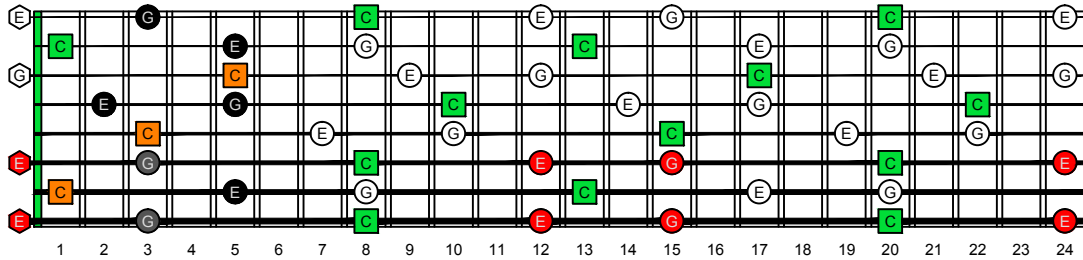

BAGED octaves C natural - FINGERBOARD OCTAVE SHAPES

BAGED octaves (Drop E : 8-string) C major arpeggio - ENTIRE FINGERBOARD NOTE NAMES

BAGED octaves (Drop E : 8-string) C major arpeggio (3nps) ENTIRE FINGERBOARD NOTE NAMES : 8G6G3G1 box shape

BAGED octaves (Drop E : 8-string) C major arpeggio (3nps) ENTIRE FINGERBOARD NOTE NAMES : 8E6E4E1 box shape

BAGED octaves (Drop E : 8-string) C major arpeggio (3nps) ENTIRE FINGERBOARD NOTE NAMES : 7B5B2 box shape

BAGED octaves (Drop E : 8-string) C major arpeggio (3nps) ENTIRE FINGERBOARD NOTE NAMES : 8E6E4D2 box shape

BAGED octaves (Drop E : 8-string) C major arpeggio (3nps) ENTIRE FINGERBOARD NOTE NAMES : 7B5A3 box shape

BAGED octaves (Drop E : 8-string) C major arpeggio (3nps) ENTIRE FINGERBOARD NOTE NAMES : 7D4D2 box shape

BAGED octaves (Drop E : 8-string) C major arpeggio (3nps) ENTIRE FINGERBOARD NOTE NAMES : 5A3G1 box shape