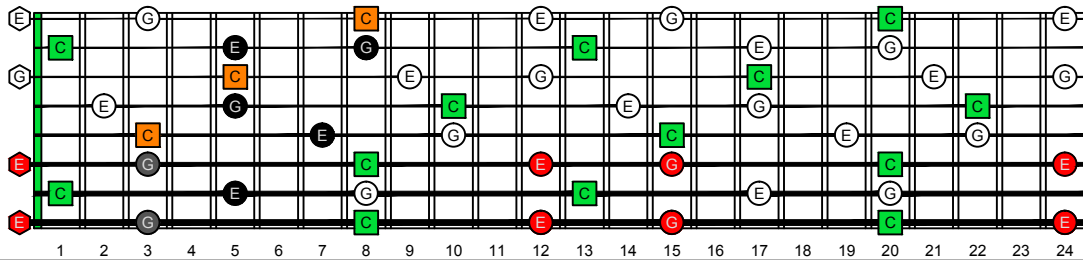

BAGED octaves C natural - FINGERBOARD OCTAVE SHAPES

BAGED octaves (Drop E : 8-string) C major arpeggio - ENTIRE FINGERBOARD NOTE NAMES

BAGED octaves (Drop E : 8-string) C major arpeggio (3nps) ENTIRE FINGERBOARD NOTE NAMES : 8G6G3G1 box shape

BAGED octaves (Drop E : 8-string) C major arpeggio (3nps) ENTIRE FINGERBOARD NOTE NAMES : 8E6E4E1 box shape

BAGED octaves (Drop E : 8-string) C major arpeggio (3nps) ENTIRE FINGERBOARD NOTE NAMES : 7B5B2 box shape

BAGED octaves (Drop E : 8-string) C major arpeggio (3nps) ENTIRE FINGERBOARD NOTE NAMES : 8E6E4D2 box shape

BAGED octaves (Drop E : 8-string) C major arpeggio (3nps) ENTIRE FINGERBOARD NOTE NAMES : 7B5A3 box shape

BAGED octaves (Drop E : 8-string) C major arpeggio (3nps) ENTIRE FINGERBOARD NOTE NAMES : 7D4D2 box shape

BAGED octaves (Drop E : 8-string) C major arpeggio (3nps) ENTIRE FINGERBOARD NOTE NAMES : 5A3G1 box shape