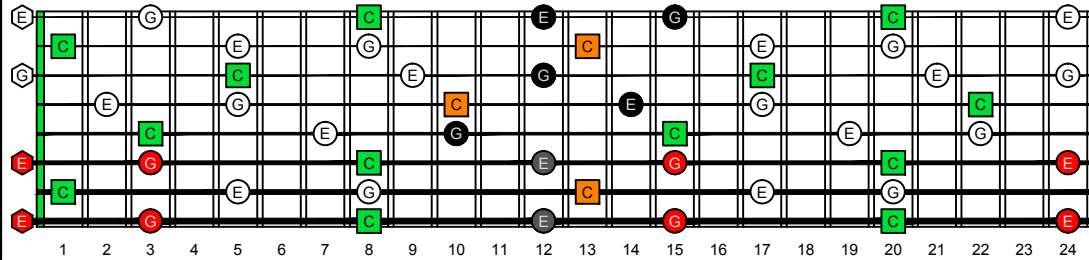

BAGED octaves C natural - FINGERBOARD OCTAVE SHAPES

BAGED octaves (Drop E : 8-string) C major arpeggio - ENTIRE FINGERBOARD NOTE NAMES

BAGED octaves (Drop E : 8-string) C major arpeggio (3nps) ENTIRE FINGERBOARD NOTE NAMES : 8G6G3G1 box shape

BAGED octaves (Drop E : 8-string) C major arpeggio (3nps) ENTIRE FINGERBOARD NOTE NAMES : 8E6E4E1 box shape

BAGED octaves (Drop E : 8-string) C major arpeggio (3nps) ENTIRE FINGERBOARD NOTE NAMES : 7B5B2 box shape

BAGED octaves (Drop E : 8-string) C major arpeggio (3nps) ENTIRE FINGERBOARD NOTE NAMES : 8E6E4D2 box shape

BAGED octaves (Drop E : 8-string) C major arpeggio (3nps) ENTIRE FINGERBOARD NOTE NAMES : 7B5A3 box shape

BAGED octaves (Drop E : 8-string) C major arpeggio (3nps) ENTIRE FINGERBOARD NOTE NAMES : 7D4D2 box shape

BAGED octaves (Drop E : 8-string) C major arpeggio (3nps) ENTIRE FINGERBOARD NOTE NAMES : 5A3G1 box shape