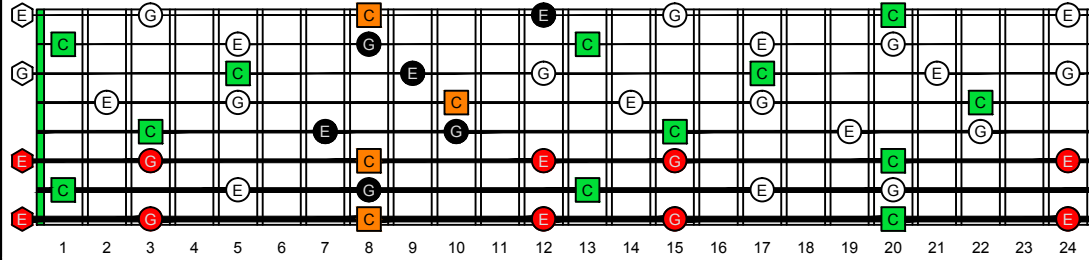

BAGED octaves C natural - FINGERBOARD OCTAVE SHAPES

BAGED octaves (Drop E : 8-string) C major arpeggio - ENTIRE FINGERBOARD NOTE NAMES

BAGED octaves (Drop E : 8-string) C major arpeggio (3nps) ENTIRE FINGERBOARD NOTE NAMES : 8G6G3G1 box shape

BAGED octaves (Drop E : 8-string) C major arpeggio (3nps) ENTIRE FINGERBOARD NOTE NAMES : 8E6E4E1 box shape

BAGED octaves (Drop E : 8-string) C major arpeggio (3nps) ENTIRE FINGERBOARD NOTE NAMES : 7B5B2 box shape

BAGED octaves (Drop E : 8-string) C major arpeggio (3nps) ENTIRE FINGERBOARD NOTE NAMES : 8E6E4D2 box shape

BAGED octaves (Drop E : 8-string) C major arpeggio (3nps) ENTIRE FINGERBOARD NOTE NAMES : 7B5A3 box shape

BAGED octaves (Drop E : 8-string) C major arpeggio (3nps) ENTIRE FINGERBOARD NOTE NAMES : 7D4D2 box shape

BAGED octaves (Drop E : 8-string) C major arpeggio (3nps) ENTIRE FINGERBOARD NOTE NAMES : 5A3G1 box shape