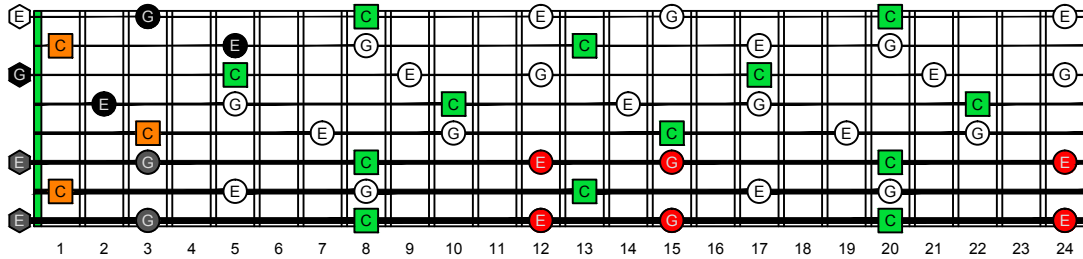

BAGED octaves C natural - FINGERBOARD OCTAVE SHAPES

BAGED octaves (Drop E : 8-string) C major arpeggio - ENTIRE FINGERBOARD NOTE NAMES

BAGED octaves (Drop E : 8-string) C major arpeggio (3nps) ENTIRE FINGERBOARD NOTE NAMES : 8G6G3G1 box shape

BAGED octaves (Drop E : 8-string) C major arpeggio (3nps) ENTIRE FINGERBOARD NOTE NAMES : 8E6E4E1 box shape

BAGED octaves (Drop E : 8-string) C major arpeggio (3nps) ENTIRE FINGERBOARD NOTE NAMES : 7B5B2 box shape

BAGED octaves (Drop E : 8-string) C major arpeggio (3nps) ENTIRE FINGERBOARD NOTE NAMES : 8E6E4D2 box shape

BAGED octaves (Drop E : 8-string) C major arpeggio (3nps) ENTIRE FINGERBOARD NOTE NAMES : 7B5A3 box shape

BAGED octaves (Drop E : 8-string) C major arpeggio (3nps) ENTIRE FINGERBOARD NOTE NAMES : 7D4D2 box shape

BAGED octaves (Drop E : 8-string) C major arpeggio (3nps) ENTIRE FINGERBOARD NOTE NAMES : 5A3G1 box shape