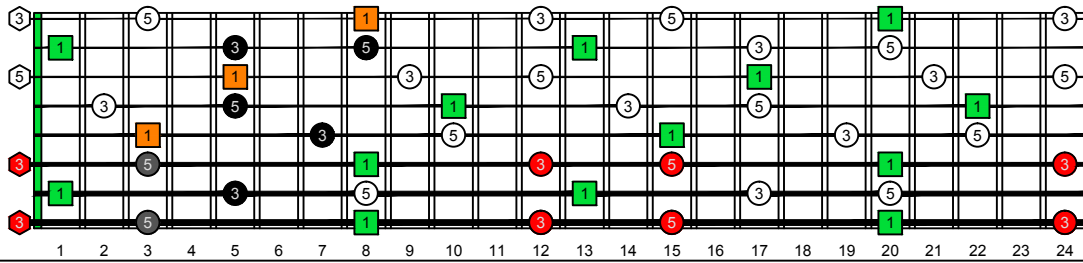

BAGED octaves C natural - FINGERBOARD OCTAVE SHAPES

BAGED octaves (Drop E : 8-string) C major arpeggio - ENTIRE FINGERBOARD INTERVALS

BAGED octaves (Drop E : 8-string) C major arpeggio (3nps) ENTIRE FINGERBOARD INTERVALS : 8G6G3G1 box shape

BAGED octaves (Drop E : 8-string) C major arpeggio (3nps) ENTIRE FINGERBOARD INTERVALS : 8E6E4E1 box shape

BAGED octaves (Drop E : 8-string) C major arpeggio (3nps) ENTIRE FINGERBOARD INTERVALS : 7B5B2 box shape

BAGED octaves (Drop E : 8-string) C major arpeggio (3nps) ENTIRE FINGERBOARD INTERVALS : 8E6E4D2 box shape

BAGED octaves (Drop E : 8-string) C major arpeggio (3nps) ENTIRE FINGERBOARD INTERVALS : 7B5A3 box shape

BAGED octaves (Drop E : 8-string) C major arpeggio (3nps) ENTIRE FINGERBOARD INTERVALS : 7D4D2 box shape

BAGED octaves (Drop E : 8-string) C major arpeggio (3nps) ENTIRE FINGERBOARD INTERVALS : 5A3G1 box shape