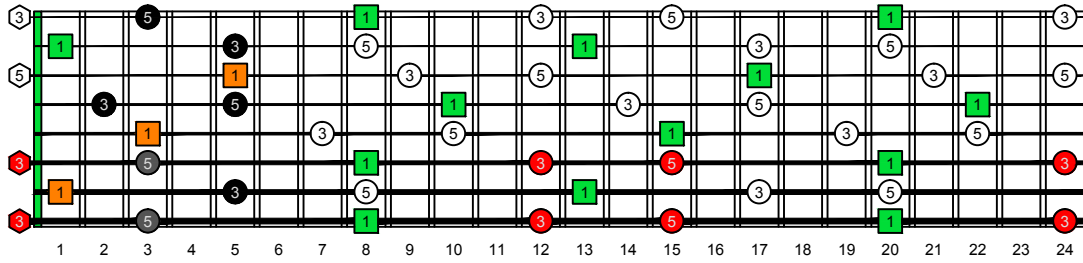

BAGED octaves C natural - FINGERBOARD OCTAVE SHAPES

BAGED octaves (Drop E : 8-string) C major arpeggio - ENTIRE FINGERBOARD INTERVALS

BAGED octaves (Drop E : 8-string) C major arpeggio (3nps) ENTIRE FINGERBOARD INTERVALS : 8G6G3G1 box shape

BAGED octaves (Drop E : 8-string) C major arpeggio (3nps) ENTIRE FINGERBOARD INTERVALS : 8E6E4E1 box shape

BAGED octaves (Drop E : 8-string) C major arpeggio (3nps) ENTIRE FINGERBOARD INTERVALS : 7B5B2 box shape

BAGED octaves (Drop E : 8-string) C major arpeggio (3nps) ENTIRE FINGERBOARD INTERVALS : 8E6E4D2 box shape

BAGED octaves (Drop E : 8-string) C major arpeggio (3nps) ENTIRE FINGERBOARD INTERVALS : 7B5A3 box shape

BAGED octaves (Drop E : 8-string) C major arpeggio (3nps) ENTIRE FINGERBOARD INTERVALS : 7D4D2 box shape

BAGED octaves (Drop E : 8-string) C major arpeggio (3nps) ENTIRE FINGERBOARD INTERVALS : 5A3G1 box shape