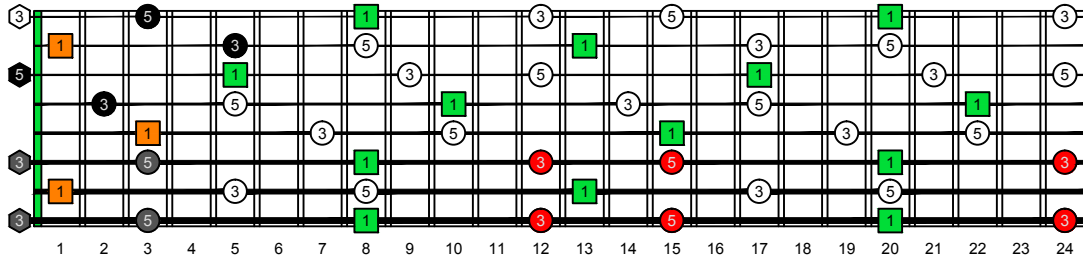

BAGED octaves C natural - FINGERBOARD OCTAVE SHAPES

BAGED octaves (Drop E : 8-string) C major arpeggio - ENTIRE FINGERBOARD INTERVALS

BAGED octaves (Drop E : 8-string) C major arpeggio (3nps) ENTIRE FINGERBOARD INTERVALS : 8G6G3G1 box shape

BAGED octaves (Drop E : 8-string) C major arpeggio (3nps) ENTIRE FINGERBOARD INTERVALS : 8E6E4E1 box shape

BAGED octaves (Drop E : 8-string) C major arpeggio (3nps) ENTIRE FINGERBOARD INTERVALS : 7B5B2 box shape

BAGED octaves (Drop E : 8-string) C major arpeggio (3nps) ENTIRE FINGERBOARD INTERVALS : 8E6E4D2 box shape

BAGED octaves (Drop E : 8-string) C major arpeggio (3nps) ENTIRE FINGERBOARD INTERVALS : 7B5A3 box shape

BAGED octaves (Drop E : 8-string) C major arpeggio (3nps) ENTIRE FINGERBOARD INTERVALS : 7D4D2 box shape

BAGED octaves (Drop E : 8-string) C major arpeggio (3nps) ENTIRE FINGERBOARD INTERVALS : 5A3G1 box shape