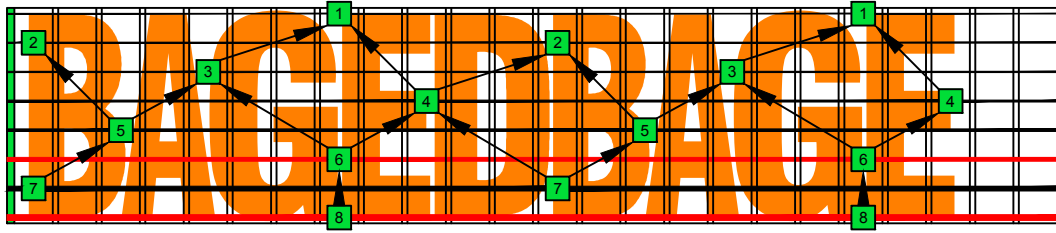

BAGED octaves C natural - FINGERBOARD OCTAVE SHAPES

BAGED octaves (Drop E : 8-string) C major arpeggio - ENTIRE FINGERBOARD INTERVALS

BAGED octaves (Drop E : 8-string) C major arpeggio (3nps) ENTIRE FINGERBOARD INTERVALS : 8G6G3G1 box shape

BAGED octaves (Drop E : 8-string) C major arpeggio (3nps) ENTIRE FINGERBOARD INTERVALS : 8E6E4E1 box shape

BAGED octaves (Drop E : 8-string) C major arpeggio (3nps) ENTIRE FINGERBOARD INTERVALS : 7B5B2 box shape

BAGED octaves (Drop E : 8-string) C major arpeggio (3nps) ENTIRE FINGERBOARD INTERVALS : 8E6E4D2 box shape

BAGED octaves (Drop E : 8-string) C major arpeggio (3nps) ENTIRE FINGERBOARD INTERVALS : 7B5A3 box shape

BAGED octaves (Drop E : 8-string) C major arpeggio (3nps) ENTIRE FINGERBOARD INTERVALS : 7D4D2 box shape

BAGED octaves (Drop E : 8-string) C major arpeggio (3nps) ENTIRE FINGERBOARD INTERVALS : 5A3G1 box shape