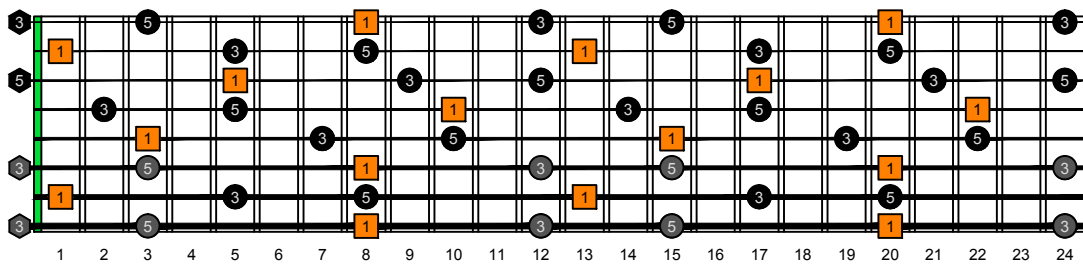

BAGED octaves C natural - FINGERBOARD OCTAVE SHAPES

BAGED octaves (Drop E : 8-string) C major arpeggio - ENTIRE FINGERBOARD INTERVALS

BAGED octaves (Drop E : 8-string) C major arpeggio (3nps) ENTIRE FINGERBOARD INTERVALS : 8G6G3G1 box shape

BAGED octaves (Drop E : 8-string) C major arpeggio (3nps) ENTIRE FINGERBOARD INTERVALS : 8E6E4E1 box shape

BAGED octaves (Drop E : 8-string) C major arpeggio (3nps) ENTIRE FINGERBOARD INTERVALS : 7B5B2 box shape

BAGED octaves (Drop E : 8-string) C major arpeggio (3nps) ENTIRE FINGERBOARD INTERVALS : 8E6E4D2 box shape

BAGED octaves (Drop E : 8-string) C major arpeggio (3nps) ENTIRE FINGERBOARD INTERVALS : 7B5A3 box shape

BAGED octaves (Drop E : 8-string) C major arpeggio (3nps) ENTIRE FINGERBOARD INTERVALS : 7D4D2 box shape

BAGED octaves (Drop E : 8-string) C major arpeggio (3nps) ENTIRE FINGERBOARD INTERVALS : 5A3G1 box shape