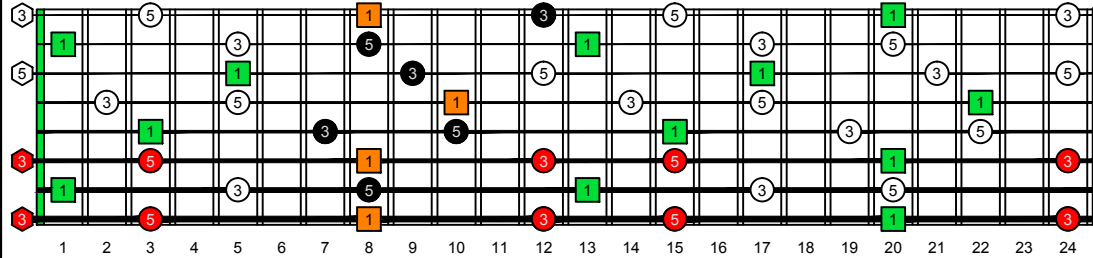

BAGED octaves C natural - FINGERBOARD OCTAVE SHAPES

BAGED octaves (Drop E : 8-string) C major arpeggio - ENTIRE FINGERBOARD INTERVALS

BAGED octaves (Drop E : 8-string) C major arpeggio (3nps) ENTIRE FINGERBOARD INTERVALS : 8G6G3G1 box shape

BAGED octaves (Drop E : 8-string) C major arpeggio (3nps) ENTIRE FINGERBOARD INTERVALS : 8E6E4E1 box shape

BAGED octaves (Drop E : 8-string) C major arpeggio (3nps) ENTIRE FINGERBOARD INTERVALS : 7B5B2 box shape

BAGED octaves (Drop E : 8-string) C major arpeggio (3nps) ENTIRE FINGERBOARD INTERVALS : 8E6E4D2 box shape

BAGED octaves (Drop E : 8-string) C major arpeggio (3nps) ENTIRE FINGERBOARD INTERVALS : 7B5A3 box shape

BAGED octaves (Drop E : 8-string) C major arpeggio (3nps) ENTIRE FINGERBOARD INTERVALS : 7D4D2 box shape

BAGED octaves (Drop E : 8-string) C major arpeggio (3nps) ENTIRE FINGERBOARD INTERVALS : 5A3G1 box shape