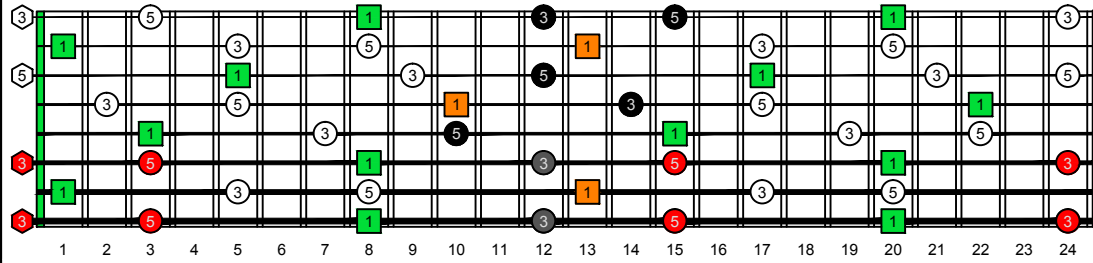

BAGED octaves C natural - FINGERBOARD OCTAVE SHAPES

BAGED octaves (Drop E : 8-string) C major arpeggio - ENTIRE FINGERBOARD INTERVALS

BAGED octaves (Drop E : 8-string) C major arpeggio (3nps) ENTIRE FINGERBOARD INTERVALS : 8G6G3G1 box shape

BAGED octaves (Drop E : 8-string) C major arpeggio (3nps) ENTIRE FINGERBOARD INTERVALS : 8E6E4E1 box shape

BAGED octaves (Drop E : 8-string) C major arpeggio (3nps) ENTIRE FINGERBOARD INTERVALS : 7B5B2 box shape

BAGED octaves (Drop E : 8-string) C major arpeggio (3nps) ENTIRE FINGERBOARD INTERVALS : 8E6E4D2 box shape

BAGED octaves (Drop E : 8-string) C major arpeggio (3nps) ENTIRE FINGERBOARD INTERVALS : 7B5A3 box shape

BAGED octaves (Drop E : 8-string) C major arpeggio (3nps) ENTIRE FINGERBOARD INTERVALS : 7D4D2 box shape

BAGED octaves (Drop E : 8-string) C major arpeggio (3nps) ENTIRE FINGERBOARD INTERVALS : 5A3G1 box shape