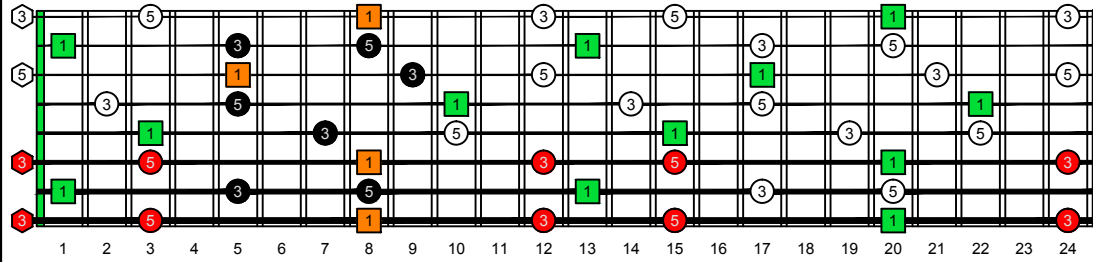

BAGED octaves C natural - FINGERBOARD OCTAVE SHAPES

BAGED octaves (Drop E : 8-string) C major arpeggio - ENTIRE FINGERBOARD INTERVALS

BAGED octaves (Drop E : 8-string) C major arpeggio (3nps) ENTIRE FINGERBOARD INTERVALS : 8G6G3G1 box shape

BAGED octaves (Drop E : 8-string) C major arpeggio (3nps) ENTIRE FINGERBOARD INTERVALS : 8E6E4E1 box shape

BAGED octaves (Drop E : 8-string) C major arpeggio (3nps) ENTIRE FINGERBOARD INTERVALS : 7B5B2 box shape

BAGED octaves (Drop E : 8-string) C major arpeggio (3nps) ENTIRE FINGERBOARD INTERVALS : 8E6E4D2 box shape

BAGED octaves (Drop E : 8-string) C major arpeggio (3nps) ENTIRE FINGERBOARD INTERVALS : 7B5A3 box shape

BAGED octaves (Drop E : 8-string) C major arpeggio (3nps) ENTIRE FINGERBOARD INTERVALS : 7D4D2 box shape

BAGED octaves (Drop E : 8-string) C major arpeggio (3nps) ENTIRE FINGERBOARD INTERVALS : 5A3G1 box shape