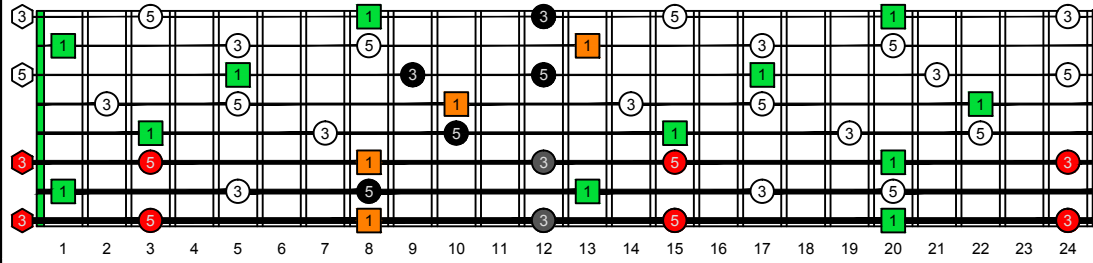

BAGED octaves C natural - FINGERBOARD OCTAVE SHAPES

BAGED octaves (Drop E : 8-string) C major arpeggio - ENTIRE FINGERBOARD INTERVALS

BAGED octaves (Drop E : 8-string) C major arpeggio (3nps) ENTIRE FINGERBOARD INTERVALS : 8G6G3G1 box shape

BAGED octaves (Drop E : 8-string) C major arpeggio (3nps) ENTIRE FINGERBOARD INTERVALS : 8E6E4E1 box shape

BAGED octaves (Drop E : 8-string) C major arpeggio (3nps) ENTIRE FINGERBOARD INTERVALS : 7B5B2 box shape

BAGED octaves (Drop E : 8-string) C major arpeggio (3nps) ENTIRE FINGERBOARD INTERVALS : 8E6E4D2 box shape

BAGED octaves (Drop E : 8-string) C major arpeggio (3nps) ENTIRE FINGERBOARD INTERVALS : 7B5A3 box shape

BAGED octaves (Drop E : 8-string) C major arpeggio (3nps) ENTIRE FINGERBOARD INTERVALS : 7D4D2 box shape

BAGED octaves (Drop E : 8-string) C major arpeggio (3nps) ENTIRE FINGERBOARD INTERVALS : 5A3G1 box shape