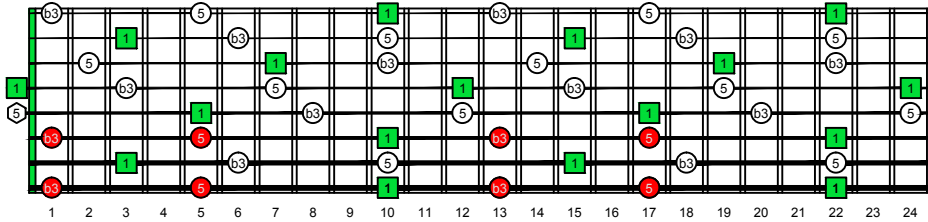

ENTIRE FINGERBOARD NOTE NAMES

ENTIRE FINGERBOARD INTERVALS

Dm  
minor arpeggio  
**DBAGE**  
octaves  
Drop E  
8-string  
box shapes