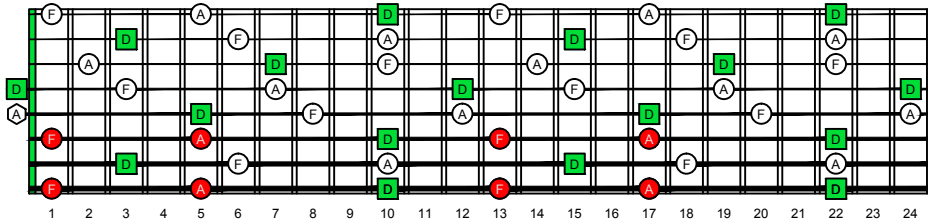

ENTIRE FINGERBOARD NOTE NAMES

ENTIRE FINGERBOARD INTERVALS

Dm  
minor arpeggio  
**DBAGE**  
octaves  
Drop E  
8-string  
box shapes