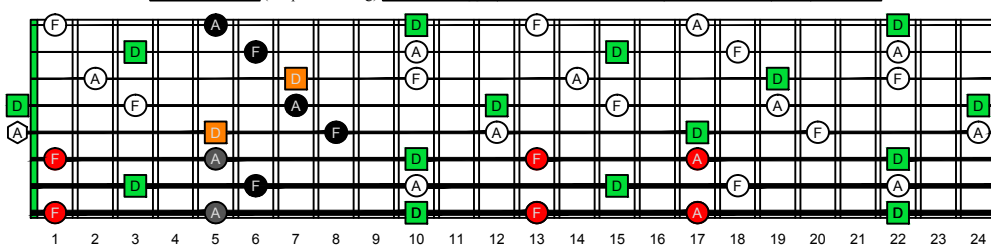

DBAGE octaves D natural - FINGERBOARD OCTAVE SHAPES

DBAGE octaves (Drop E : 8-string) D minor arpeggio - ENTIRE FINGERBOARD NOTE NAMES

DBAGE octaves (Drop E : 8-string) D minor arpeggio ENTIRE FINGERBOARD NOTE NAMES : 7Dm4Dm2 box shape

DBAGE octaves (Drop E : 8-string) D minor arpeggio ENTIRE FINGERBOARD NOTE NAMES : 7Bm5Bm2 box shape

DBAGE octaves (Drop E : 8-string) D minor arpeggio ENTIRE FINGERBOARD NOTE NAMES : 5Am3 box shape

DBAGE octaves (Drop E : 8-string) D minor arpeggio ENTIRE FINGERBOARD NOTE NAMES : 8Gm6Gm3Gm1 box shape

DBAGE octaves (Drop E : 8-string) D minor arpeggio ENTIRE FINGERBOARD NOTE NAMES : 8Em6Em4Em1 box shape

DBAGE octaves (Drop E : 8-string) D minor arpeggio ENTIRE FINGERBOARD NOTE NAMES : 7Dm4Dm2 box shape at 12