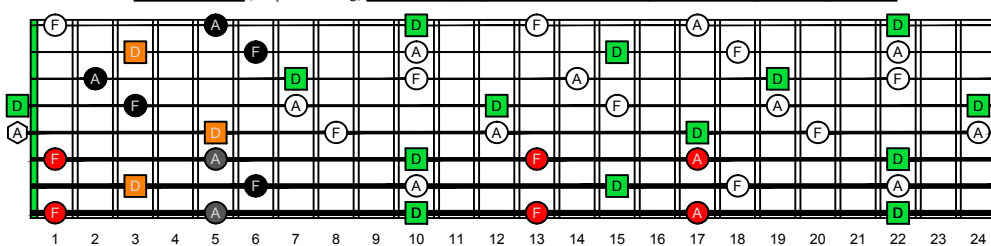

DBAGE octaves D natural - FINGERBOARD OCTAVE SHAPES

DBAGE octaves (Drop E : 8-string) D minor arpeggio - ENTIRE FINGERBOARD NOTE NAMES

DBAGE octaves (Drop E : 8-string) D minor arpeggio ENTIRE FINGERBOARD NOTE NAMES : 7Dm4Dm2 box shape

DBAGE octaves (Drop E : 8-string) D minor arpeggio ENTIRE FINGERBOARD NOTE NAMES : 7Bm5Bm2 box shape

DBAGE octaves (Drop E : 8-string) D minor arpeggio ENTIRE FINGERBOARD NOTE NAMES : 5Am3 box shape

DBAGE octaves (Drop E : 8-string) D minor arpeggio ENTIRE FINGERBOARD NOTE NAMES : 8Gm6Gm3Gm1 box shape

DBAGE octaves (Drop E : 8-string) D minor arpeggio ENTIRE FINGERBOARD NOTE NAMES : 8Em6Em4Em1 box shape

DBAGE octaves (Drop E : 8-string) D minor arpeggio ENTIRE FINGERBOARD NOTE NAMES : 7Dm4Dm2 box shape at 12