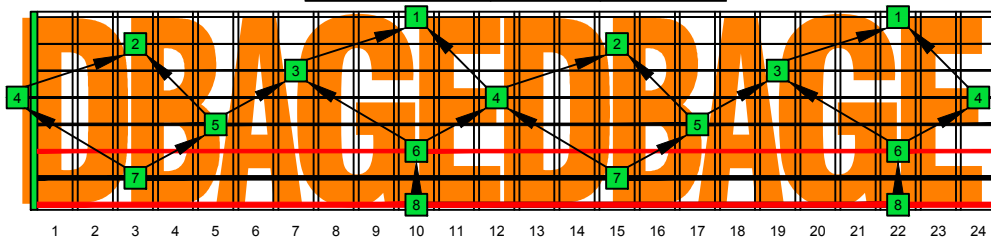

DBAGE octaves D natural - FINGERBOARD OCTAVE SHAPES

DBAGE octaves (Drop E : 8-string) D minor arpeggio - ENTIRE FINGERBOARD NOTE NAMES

DBAGE octaves (Drop E : 8-string) D minor arpeggio ENTIRE FINGERBOARD NOTE NAMES : 7Dm4Dm2 box shape

DBAGE octaves (Drop E : 8-string) D minor arpeggio ENTIRE FINGERBOARD NOTE NAMES : 7Bm5Bm2 box shape

DBAGE octaves (Drop E : 8-string) D minor arpeggio ENTIRE FINGERBOARD NOTE NAMES : 5Am3 box shape

DBAGE octaves (Drop E : 8-string) D minor arpeggio ENTIRE FINGERBOARD NOTE NAMES : 8Gm6Gm3Gm1 box shape

DBAGE octaves (Drop E : 8-string) D minor arpeggio ENTIRE FINGERBOARD NOTE NAMES : 8Em6Em4Em1 box shape

DBAGE octaves (Drop E : 8-string) D minor arpeggio ENTIRE FINGERBOARD NOTE NAMES : 7Dm4Dm2 box shape at 12