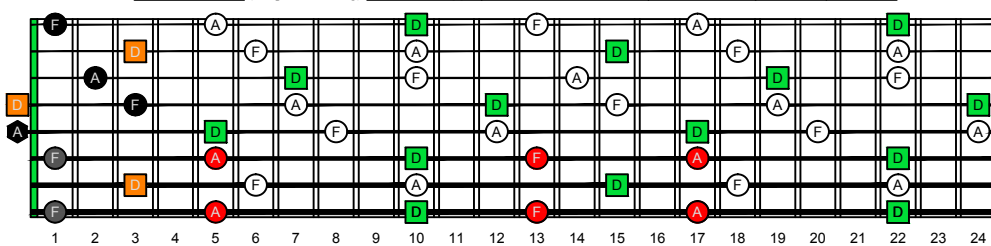

DBAGE octaves D natural - FINGERBOARD OCTAVE SHAPES

DBAGE octaves (Drop E : 8-string) D minor arpeggio - ENTIRE FINGERBOARD NOTE NAMES

DBAGE octaves (Drop E : 8-string) D minor arpeggio ENTIRE FINGERBOARD NOTE NAMES : 7Dm4Dm2 box shape

DBAGE octaves (Drop E : 8-string) D minor arpeggio ENTIRE FINGERBOARD NOTE NAMES : 7Bm5Bm2 box shape

DBAGE octaves (Drop E : 8-string) D minor arpeggio ENTIRE FINGERBOARD NOTE NAMES : 5Am3 box shape

DBAGE octaves (Drop E : 8-string) D minor arpeggio ENTIRE FINGERBOARD NOTE NAMES : 8Gm6Gm3Gm1 box shape

DBAGE octaves (Drop E : 8-string) D minor arpeggio ENTIRE FINGERBOARD NOTE NAMES : 8Em6Em4Em1 box shape

DBAGE octaves (Drop E : 8-string) D minor arpeggio ENTIRE FINGERBOARD NOTE NAMES : 7Dm4Dm2 box shape at 12