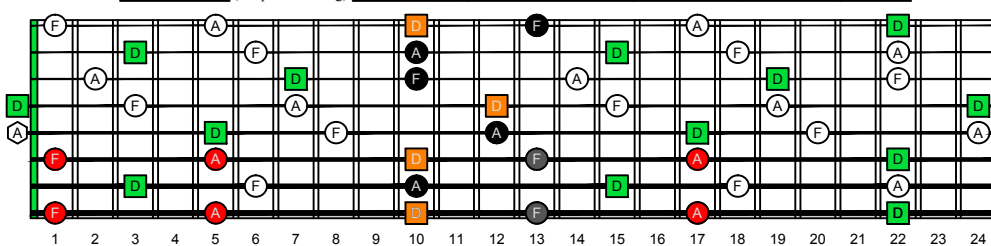

DBAGE octaves D natural - FINGERBOARD OCTAVE SHAPES

DBAGE octaves (Drop E : 8-string) D minor arpeggio - ENTIRE FINGERBOARD NOTE NAMES

DBAGE octaves (Drop E : 8-string) D minor arpeggio ENTIRE FINGERBOARD NOTE NAMES : 7Dm4Dm2 box shape

DBAGE octaves (Drop E : 8-string) D minor arpeggio ENTIRE FINGERBOARD NOTE NAMES : 7Bm5Bm2 box shape

DBAGE octaves (Drop E : 8-string) D minor arpeggio ENTIRE FINGERBOARD NOTE NAMES : 5Am3 box shape

DBAGE octaves (Drop E : 8-string) D minor arpeggio ENTIRE FINGERBOARD NOTE NAMES : 8Gm6Gm3Gm1 box shape

DBAGE octaves (Drop E : 8-string) D minor arpeggio ENTIRE FINGERBOARD NOTE NAMES : 8Em6Em4Em1 box shape

DBAGE octaves (Drop E : 8-string) D minor arpeggio ENTIRE FINGERBOARD NOTE NAMES : 7Dm4Dm2 box shape at 12