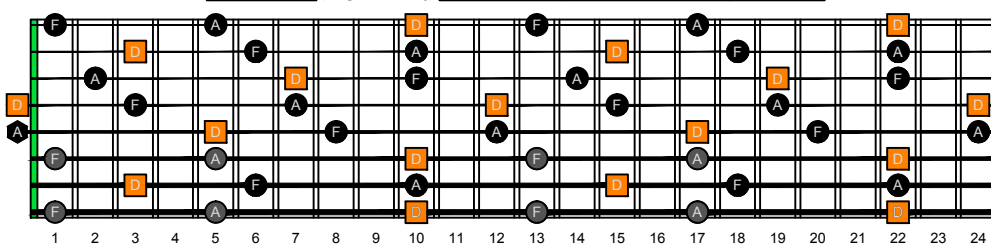

DBAGE octaves D natural - FINGERBOARD OCTAVE SHAPES

DBAGE octaves (Drop E : 8-string) D minor arpeggio - ENTIRE FINGERBOARD NOTE NAMES

DBAGE octaves (Drop E : 8-string) D minor arpeggio ENTIRE FINGERBOARD NOTE NAMES : 7Dm4Dm2 box shape

DBAGE octaves (Drop E : 8-string) D minor arpeggio ENTIRE FINGERBOARD NOTE NAMES : 7Bm5Bm2 box shape

DBAGE octaves (Drop E : 8-string) D minor arpeggio ENTIRE FINGERBOARD NOTE NAMES : 5Am3 box shape

DBAGE octaves (Drop E : 8-string) D minor arpeggio ENTIRE FINGERBOARD NOTE NAMES : 8Gm6Gm3Gm1 box shape

DBAGE octaves (Drop E : 8-string) D minor arpeggio ENTIRE FINGERBOARD NOTE NAMES : 8Em6Em4Em1 box shape

DBAGE octaves (Drop E : 8-string) D minor arpeggio ENTIRE FINGERBOARD NOTE NAMES : 7Dm4Dm2 box shape at 12