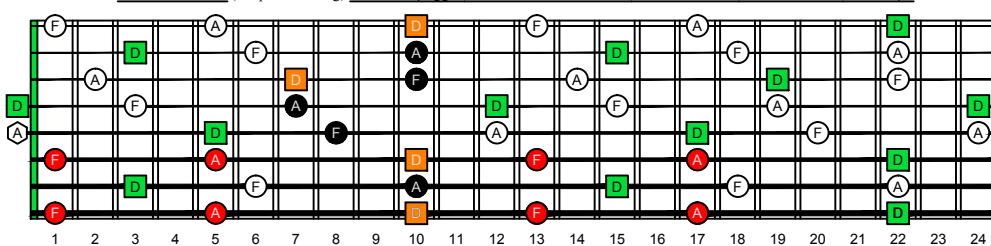

DBAGE octaves D natural - FINGERBOARD OCTAVE SHAPES

DBAGE octaves (Drop E : 8-string) D minor arpeggio - ENTIRE FINGERBOARD NOTE NAMES

DBAGE octaves (Drop E : 8-string) D minor arpeggio ENTIRE FINGERBOARD NOTE NAMES : 7Dm4Dm2 box shape

DBAGE octaves (Drop E : 8-string) D minor arpeggio ENTIRE FINGERBOARD NOTE NAMES : 7Bm5Bm2 box shape

DBAGE octaves (Drop E : 8-string) D minor arpeggio ENTIRE FINGERBOARD NOTE NAMES : 5Am3 box shape

DBAGE octaves (Drop E : 8-string) D minor arpeggio ENTIRE FINGERBOARD NOTE NAMES : 8Gm6Gm3Gm1 box shape

DBAGE octaves (Drop E : 8-string) D minor arpeggio ENTIRE FINGERBOARD NOTE NAMES : 8Em6Em4Em1 box shape

DBAGE octaves (Drop E : 8-string) D minor arpeggio ENTIRE FINGERBOARD NOTE NAMES : 7Dm4Dm2 box shape at 12