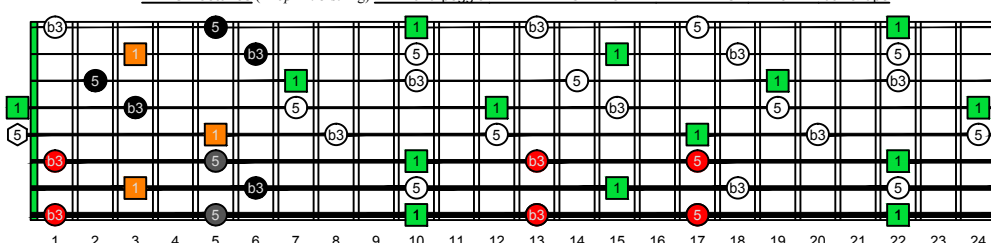

DBAGE octaves D natural - FINGERBOARD OCTAVE SHAPES

DBAGE octaves (Drop E : 8-string) D minor arpeggio - ENTIRE FINGERBOARD INTERVALS

DBAGE octaves (Drop E : 8-string) D minor arpeggio ENTIRE FINGERBOARD INTERVALS : 7Dm4Dm2 box shape

DBAGE octaves (Drop E : 8-string) D minor arpeggio ENTIRE FINGERBOARD INTERVALS : 7Bm5Bm2 box shape

DBAGE octaves (Drop E : 8-string) D minor arpeggio ENTIRE FINGERBOARD INTERVALS : 5Am3 box shape

DBAGE octaves (Drop E : 8-string) D minor arpeggio ENTIRE FINGERBOARD INTERVALS : 8Gm6Gm3Gm1 box shape

DBAGE octaves (Drop E : 8-string) D minor arpeggio ENTIRE FINGERBOARD INTERVALS : 8Em6Em4Em1 box shape

DBAGE octaves (Drop E : 8-string) D minor arpeggio ENTIRE FINGERBOARD INTERVALS : 7Dm4Dm2 box shape at 12