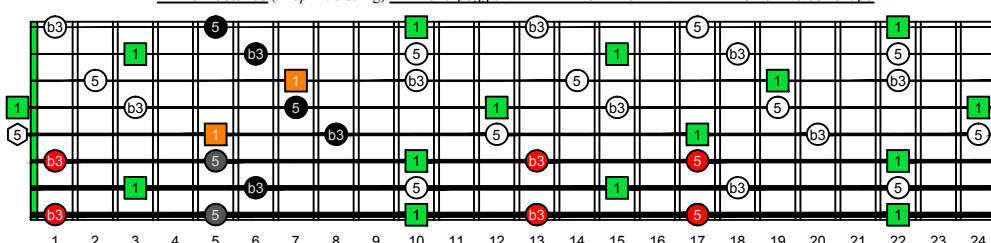

DBAGE octaves D natural - FINGERBOARD OCTAVE SHAPES

DBAGE octaves (Drop E : 8-string) D minor arpeggio - ENTIRE FINGERBOARD INTERVALS

DBAGE octaves (Drop E : 8-string) D minor arpeggio ENTIRE FINGERBOARD INTERVALS : 7Dm4Dm2 box shape

DBAGE octaves (Drop E : 8-string) D minor arpeggio ENTIRE FINGERBOARD INTERVALS : 7Bm5Bm2 box shape

DBAGE octaves (Drop E : 8-string) D minor arpeggio ENTIRE FINGERBOARD INTERVALS : 5Am3 box shape

DBAGE octaves (Drop E : 8-string) D minor arpeggio ENTIRE FINGERBOARD INTERVALS : 8Gm6Gm3Gm1 box shape

DBAGE octaves (Drop E : 8-string) D minor arpeggio ENTIRE FINGERBOARD INTERVALS : 8Em6Em4Em1 box shape

DBAGE octaves (Drop E : 8-string) D minor arpeggio ENTIRE FINGERBOARD INTERVALS : 7Dm4Dm2 box shape at 12