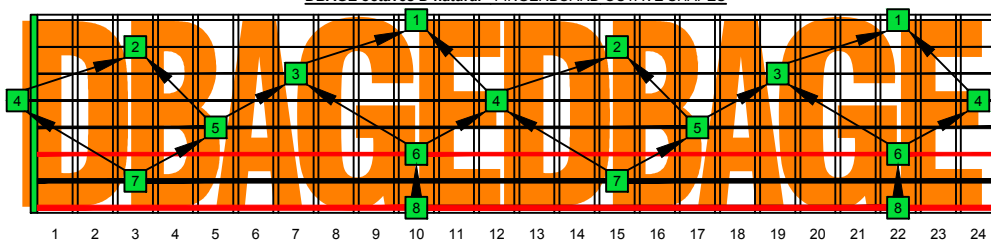

DBAGE octaves D natural - FINGERBOARD OCTAVE SHAPES

DBAGE octaves (Drop E : 8-string) D minor arpeggio - ENTIRE FINGERBOARD INTERVALS

DBAGE octaves (Drop E : 8-string) D minor arpeggio ENTIRE FINGERBOARD INTERVALS : 7Dm4Dm2 box shape

DBAGE octaves (Drop E : 8-string) D minor arpeggio ENTIRE FINGERBOARD INTERVALS : 7Bm5Bm2 box shape

DBAGE octaves (Drop E : 8-string) D minor arpeggio ENTIRE FINGERBOARD INTERVALS : 5Am3 box shape

DBAGE octaves (Drop E : 8-string) D minor arpeggio ENTIRE FINGERBOARD INTERVALS : 8Gm6Gm3Gm1 box shape

DBAGE octaves (Drop E : 8-string) D minor arpeggio ENTIRE FINGERBOARD INTERVALS : 8Em6Em4Em1 box shape

DBAGE octaves (Drop E : 8-string) D minor arpeggio ENTIRE FINGERBOARD INTERVALS : 7Dm4Dm2 box shape at 12