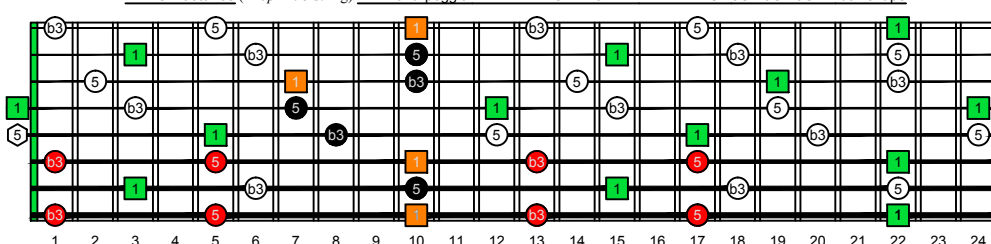

DBAGE octaves D natural - FINGERBOARD OCTAVE SHAPES

DBAGE octaves (Drop E : 8-string) D minor arpeggio - ENTIRE FINGERBOARD INTERVALS

DBAGE octaves (Drop E : 8-string) D minor arpeggio ENTIRE FINGERBOARD INTERVALS : 7Dm4Dm2 box shape

DBAGE octaves (Drop E : 8-string) D minor arpeggio ENTIRE FINGERBOARD INTERVALS : 7Bm5Bm2 box shape

DBAGE octaves (Drop E : 8-string) D minor arpeggio ENTIRE FINGERBOARD INTERVALS : 5Am3 box shape

DBAGE octaves (Drop E : 8-string) D minor arpeggio ENTIRE FINGERBOARD INTERVALS : 8Gm6Gm3Gm1 box shape

DBAGE octaves (Drop E : 8-string) D minor arpeggio ENTIRE FINGERBOARD INTERVALS : 8Em6Em4Em1 box shape

DBAGE octaves (Drop E : 8-string) D minor arpeggio ENTIRE FINGERBOARD INTERVALS : 7Dm4Dm2 box shape at 12