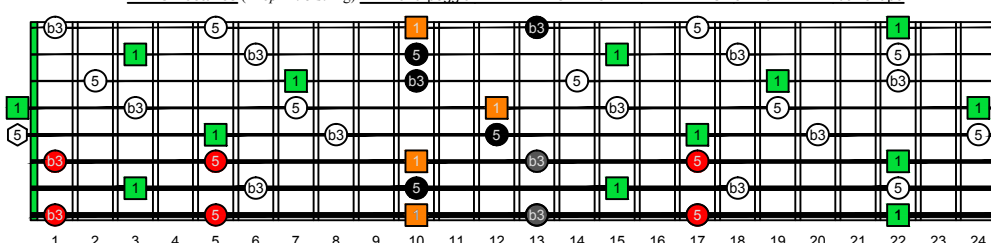

DBAGE octaves D natural - FINGERBOARD OCTAVE SHAPES

DBAGE octaves (Drop E : 8-string) D minor arpeggio - ENTIRE FINGERBOARD INTERVALS

DBAGE octaves (Drop E : 8-string) D minor arpeggio ENTIRE FINGERBOARD INTERVALS : 7Dm4Dm2 box shape

DBAGE octaves (Drop E : 8-string) D minor arpeggio ENTIRE FINGERBOARD INTERVALS : 7Bm5Bm2 box shape

DBAGE octaves (Drop E : 8-string) D minor arpeggio ENTIRE FINGERBOARD INTERVALS : 5Am3 box shape

DBAGE octaves (Drop E : 8-string) D minor arpeggio ENTIRE FINGERBOARD INTERVALS : 8Gm6Gm3Gm1 box shape

DBAGE octaves (Drop E : 8-string) D minor arpeggio ENTIRE FINGERBOARD INTERVALS : 8Em6Em4Em1 box shape

DBAGE octaves (Drop E : 8-string) D minor arpeggio ENTIRE FINGERBOARD INTERVALS : 7Dm4Dm2 box shape at 12