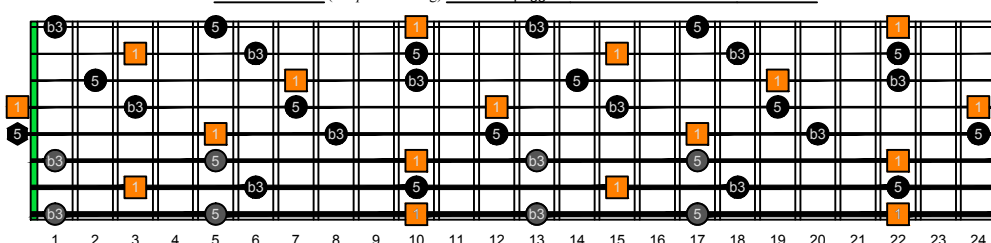

DBAGE octaves D natural - FINGERBOARD OCTAVE SHAPES

DBAGE octaves (Drop E : 8-string) D minor arpeggio - ENTIRE FINGERBOARD INTERVALS

DBAGE octaves (Drop E : 8-string) D minor arpeggio ENTIRE FINGERBOARD INTERVALS : 7Dm4Dm2 box shape

DBAGE octaves (Drop E : 8-string) D minor arpeggio ENTIRE FINGERBOARD INTERVALS : 7Bm5Bm2 box shape

DBAGE octaves (Drop E : 8-string) D minor arpeggio ENTIRE FINGERBOARD INTERVALS : 5Am3 box shape

DBAGE octaves (Drop E : 8-string) D minor arpeggio ENTIRE FINGERBOARD INTERVALS : 8Gm6Gm3Gm1 box shape

DBAGE octaves (Drop E : 8-string) D minor arpeggio ENTIRE FINGERBOARD INTERVALS : 8Em6Em4Em1 box shape

DBAGE octaves (Drop E : 8-string) D minor arpeggio ENTIRE FINGERBOARD INTERVALS : 7Dm4Dm2 box shape at 12