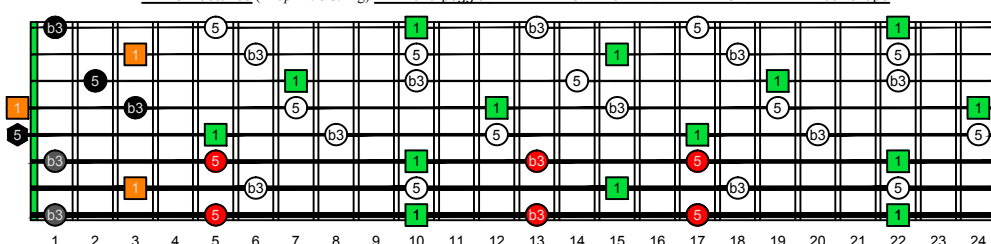

DBAGE octaves D natural - FINGERBOARD OCTAVE SHAPES

DBAGE octaves (Drop E : 8-string) D minor arpeggio - ENTIRE FINGERBOARD INTERVALS

DBAGE octaves (Drop E : 8-string) D minor arpeggio ENTIRE FINGERBOARD INTERVALS : 7Dm4Dm2 box shape

DBAGE octaves (Drop E : 8-string) D minor arpeggio ENTIRE FINGERBOARD INTERVALS : 7Bm5Bm2 box shape

DBAGE octaves (Drop E : 8-string) D minor arpeggio ENTIRE FINGERBOARD INTERVALS : 5Am3 box shape

DBAGE octaves (Drop E : 8-string) D minor arpeggio ENTIRE FINGERBOARD INTERVALS : 8Gm6Gm3Gm1 box shape

DBAGE octaves (Drop E : 8-string) D minor arpeggio ENTIRE FINGERBOARD INTERVALS : 8Em6Em4Em1 box shape

DBAGE octaves (Drop E : 8-string) D minor arpeggio ENTIRE FINGERBOARD INTERVALS : 7Dm4Dm2 box shape at 12