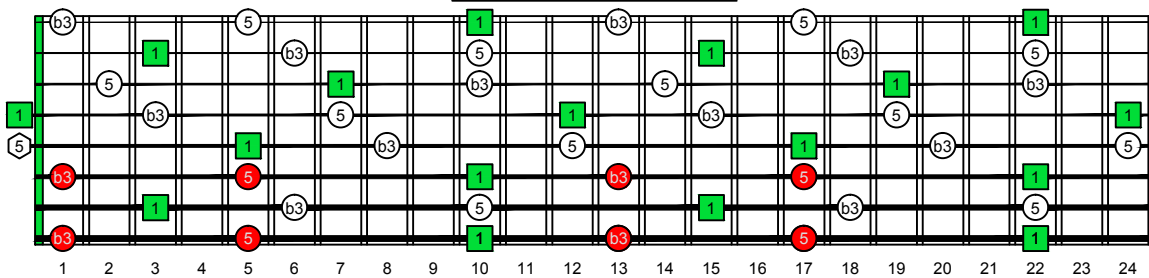

ENTIRE FINGERBOARD NOTE NAMES

ENTIRE FINGERBOARD INTERVALS

Dm
 minor arpeggio
DBAGE
 octaves
 Drop E
 8-string
 box shapes
 (3nps)

D minor arpeggio SEMITONOMETER