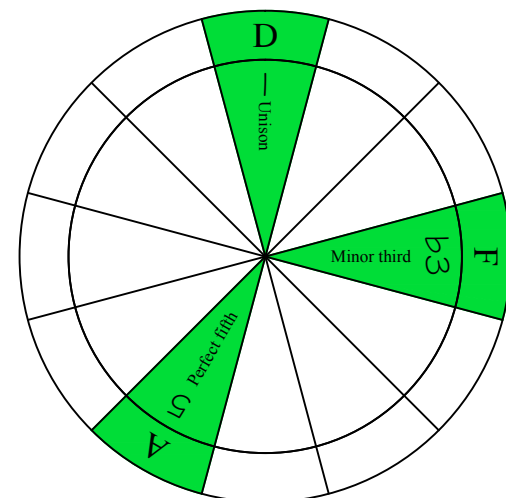

ENTIRE FINGERBOARD NOTE NAMES

ENTIRE FINGERBOARD INTERVALS

Dm
 minor arpeggio
DBAGE
 octaves
 Drop E
 8-string
 box shapes
 (3nps)

D minor arpeggio SEMITONOMETER