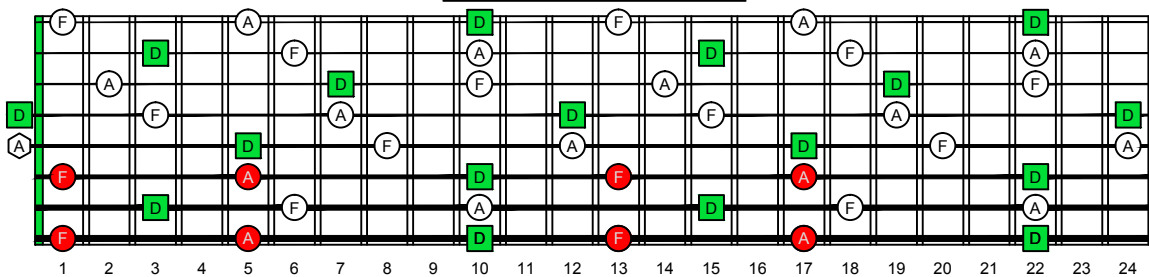

ENTIRE FINGERBOARD NOTE NAMES

ENTIRE FINGERBOARD INTERVALS

Dm
 minor arpeggio
DBAGE
 octaves
 Drop E
 8-string
 box shapes
 (3nps)

D minor arpeggio SEMITONOMETER