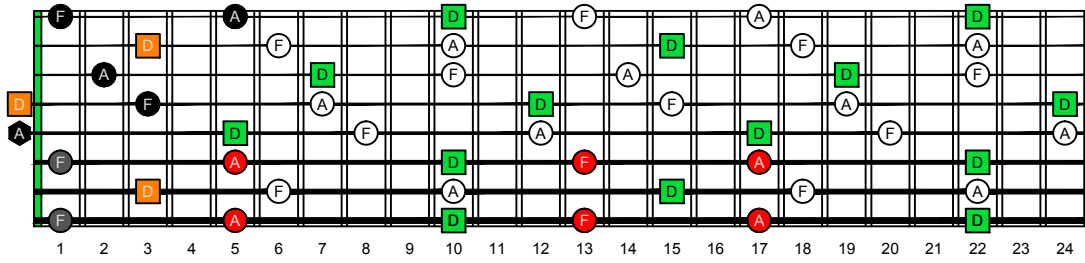

DBAGE octaves D natural - FINGERBOARD OCTAVE SHAPES

DBAGE octaves (Drop E : 8-string) D minor arpeggio - ENTIRE FINGERBOARD NOTE NAMES

DBAGE octaves (Drop E : 8-string) D minor arpeggio (3nps) ENTIRE FINGERBOARD NOTE NAMES : 7Dm4Dm2 box shape

DBAGE octaves (Drop E : 8-string) D minor arpeggio (3nps) ENTIRE FINGERBOARD NOTE NAMES : 7Bm5Bm2 box shape

DBAGE octaves (Drop E : 8-string) D minor arpeggio (3nps) ENTIRE FINGERBOARD NOTE NAMES : 7Bm5Am3 box shape

DBAGE octaves (Drop E : 8-string) D minor arpeggio (3nps) ENTIRE FINGERBOARD NOTE NAMES : 5Am3Gm1 box shape

DBAGE octaves (Drop E : 8-string) D minor arpeggio (3nps) ENTIRE FINGERBOARD NOTE NAMES : 8Gm6Gm3Gm1 box shape

DBAGE octaves (Drop E : 8-string) D minor arpeggio (3nps) ENTIRE FINGERBOARD NOTE NAMES : 8Em6Em4Em1 box shape

DBAGE octaves (Drop E : 8-string) D minor arpeggio (3nps) ENTIRE FINGERBOARD NOTE NAMES : 8Em6Em4Dm2 box shape