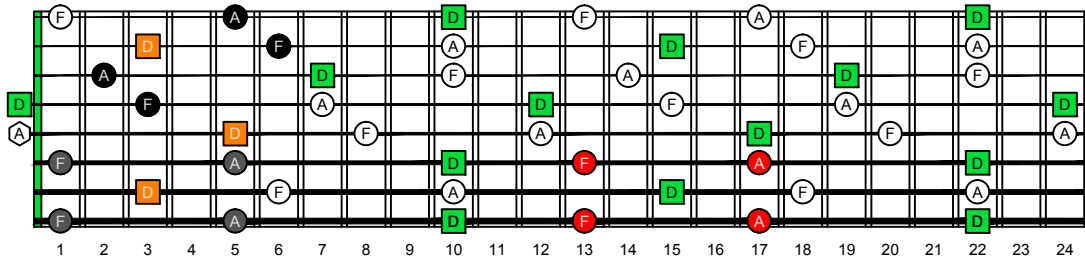

DBAGE octaves D natural - FINGERBOARD OCTAVE SHAPES

DBAGE octaves (Drop E : 8-string) D minor arpeggio - ENTIRE FINGERBOARD NOTE NAMES

DBAGE octaves (Drop E : 8-string) D minor arpeggio (3nps) ENTIRE FINGERBOARD NOTE NAMES : 7Dm4Dm2 box shape

DBAGE octaves (Drop E : 8-string) D minor arpeggio (3nps) ENTIRE FINGERBOARD NOTE NAMES : 7Bm5Bm2 box shape

DBAGE octaves (Drop E : 8-string) D minor arpeggio (3nps) ENTIRE FINGERBOARD NOTE NAMES : 7Bm5Am3 box shape

DBAGE octaves (Drop E : 8-string) D minor arpeggio (3nps) ENTIRE FINGERBOARD NOTE NAMES : 5Am3Gm1 box shape

DBAGE octaves (Drop E : 8-string) D minor arpeggio (3nps) ENTIRE FINGERBOARD NOTE NAMES : 8Gm6Gm3Gm1 box shape

DBAGE octaves (Drop E : 8-string) D minor arpeggio (3nps) ENTIRE FINGERBOARD NOTE NAMES : 8Em6Em4Em1 box shape

DBAGE octaves (Drop E : 8-string) D minor arpeggio (3nps) ENTIRE FINGERBOARD NOTE NAMES : 8Em6Em4Dm2 box shape