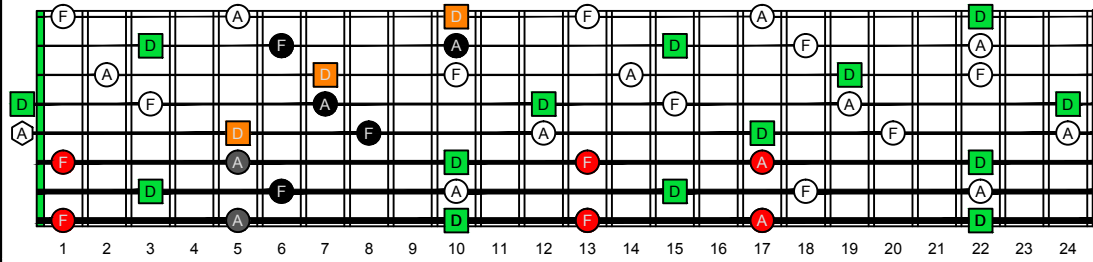

DBAGE octaves D natural - FINGERBOARD OCTAVE SHAPES

DBAGE octaves (Drop E : 8-string) D minor arpeggio - ENTIRE FINGERBOARD NOTE NAMES

DBAGE octaves (Drop E : 8-string) D minor arpeggio (3nps) ENTIRE FINGERBOARD NOTE NAMES : 7Dm4Dm2 box shape

DBAGE octaves (Drop E : 8-string) D minor arpeggio (3nps) ENTIRE FINGERBOARD NOTE NAMES : 7Bm5Bm2 box shape

DBAGE octaves (Drop E : 8-string) D minor arpeggio (3nps) ENTIRE FINGERBOARD NOTE NAMES : 7Bm5Am3 box shape

DBAGE octaves (Drop E : 8-string) D minor arpeggio (3nps) ENTIRE FINGERBOARD NOTE NAMES : 5Am3Gm1 box shape

DBAGE octaves (Drop E : 8-string) D minor arpeggio (3nps) ENTIRE FINGERBOARD NOTE NAMES : 8Gm6Gm3Gm1 box shape

DBAGE octaves (Drop E : 8-string) D minor arpeggio (3nps) ENTIRE FINGERBOARD NOTE NAMES : 8Em6Em4Em1 box shape

DBAGE octaves (Drop E : 8-string) D minor arpeggio (3nps) ENTIRE FINGERBOARD NOTE NAMES : 8Em6Em4Dm2 box shape