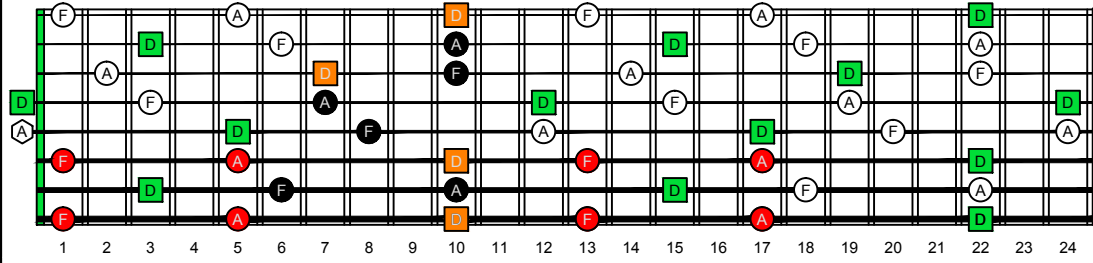

DBAGE octaves D natural - FINGERBOARD OCTAVE SHAPES

DBAGE octaves (Drop E : 8-string) D minor arpeggio - ENTIRE FINGERBOARD NOTE NAMES

DBAGE octaves (Drop E : 8-string) D minor arpeggio (3nps) ENTIRE FINGERBOARD NOTE NAMES : 7Dm4Dm2 box shape

DBAGE octaves (Drop E : 8-string) D minor arpeggio (3nps) ENTIRE FINGERBOARD NOTE NAMES : 7Bm5Bm2 box shape

DBAGE octaves (Drop E : 8-string) D minor arpeggio (3nps) ENTIRE FINGERBOARD NOTE NAMES : 7Bm5Am3 box shape

DBAGE octaves (Drop E : 8-string) D minor arpeggio (3nps) ENTIRE FINGERBOARD NOTE NAMES : 5Am3Gm1 box shape

DBAGE octaves (Drop E : 8-string) D minor arpeggio (3nps) ENTIRE FINGERBOARD NOTE NAMES : 8Gm6Gm3Gm1 box shape

DBAGE octaves (Drop E : 8-string) D minor arpeggio (3nps) ENTIRE FINGERBOARD NOTE NAMES : 8Em6Em4Em1 box shape

DBAGE octaves (Drop E : 8-string) D minor arpeggio (3nps) ENTIRE FINGERBOARD NOTE NAMES : 8Em6Em4Dm2 box shape