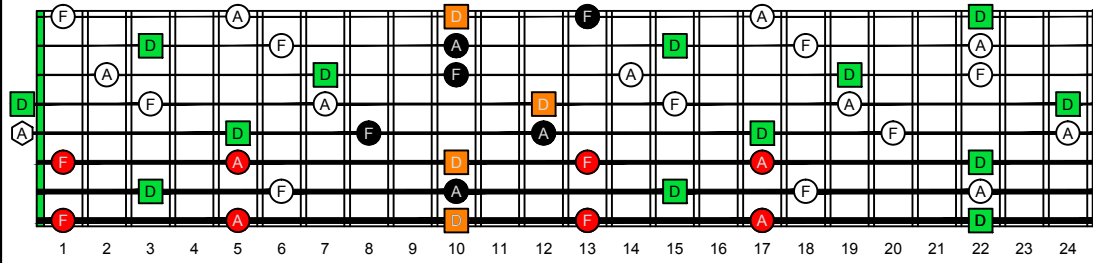

DBAGE octaves (Drop E : 8-string) D minor arpeggio (3nps) ENTIRE FINGERBOARD NOTE NAMES : 8Em6Em4Dm2 box shape

DBAGE octaves (Drop E : 8-string) D minor arpeggio (3nps) ENTIRE FINGERBOARD NOTE NAMES : 8Em6Em4Em1 box shape