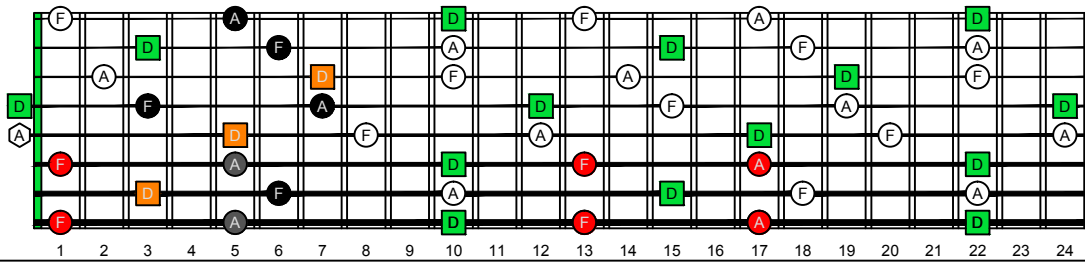

DBAGE octaves D natural - FINGERBOARD OCTAVE SHAPES

DBAGE octaves (Drop E : 8-string) D minor arpeggio - ENTIRE FINGERBOARD NOTE NAMES

DBAGE octaves (Drop E : 8-string) D minor arpeggio (3nps) ENTIRE FINGERBOARD NOTE NAMES : 7Dm4Dm2 box shape

DBAGE octaves (Drop E : 8-string) D minor arpeggio (3nps) ENTIRE FINGERBOARD NOTE NAMES : 7Bm5Bm2 box shape

DBAGE octaves (Drop E : 8-string) D minor arpeggio (3nps) ENTIRE FINGERBOARD NOTE NAMES : 7Bm5Am3 box shape

DBAGE octaves (Drop E : 8-string) D minor arpeggio (3nps) ENTIRE FINGERBOARD NOTE NAMES : 5Am3Gm1 box shape

DBAGE octaves (Drop E : 8-string) D minor arpeggio (3nps) ENTIRE FINGERBOARD NOTE NAMES : 8Gm6Gm3Gm1 box shape

DBAGE octaves (Drop E : 8-string) D minor arpeggio (3nps) ENTIRE FINGERBOARD NOTE NAMES : 8Em6Em4Em1 box shape

DBAGE octaves (Drop E : 8-string) D minor arpeggio (3nps) ENTIRE FINGERBOARD NOTE NAMES : 8Em6Em4Dm2 box shape