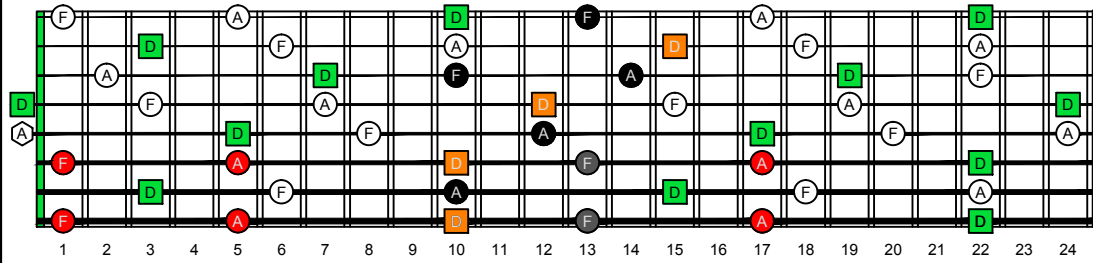

DBAGE octaves D natural - FINGERBOARD OCTAVE SHAPES

DBAGE octaves (Drop E : 8-string) D minor arpeggio - ENTIRE FINGERBOARD NOTE NAMES

DBAGE octaves (Drop E : 8-string) D minor arpeggio (3nps) ENTIRE FINGERBOARD NOTE NAMES : 7Dm4Dm2 box shape

DBAGE octaves (Drop E : 8-string) D minor arpeggio (3nps) ENTIRE FINGERBOARD NOTE NAMES : 7Bm5Bm2 box shape

DBAGE octaves (Drop E : 8-string) D minor arpeggio (3nps) ENTIRE FINGERBOARD NOTE NAMES : 7Bm5Am3 box shape

DBAGE octaves (Drop E : 8-string) D minor arpeggio (3nps) ENTIRE FINGERBOARD NOTE NAMES : 5Am3Gm1 box shape

DBAGE octaves (Drop E : 8-string) D minor arpeggio (3nps) ENTIRE FINGERBOARD NOTE NAMES : 8Gm6Gm3Gm1 box shape

DBAGE octaves (Drop E : 8-string) D minor arpeggio (3nps) ENTIRE FINGERBOARD NOTE NAMES : 8Em6Em4Em1 box shape

DBAGE octaves (Drop E : 8-string) D minor arpeggio (3nps) ENTIRE FINGERBOARD NOTE NAMES : 8Em6Em4Dm2 box shape