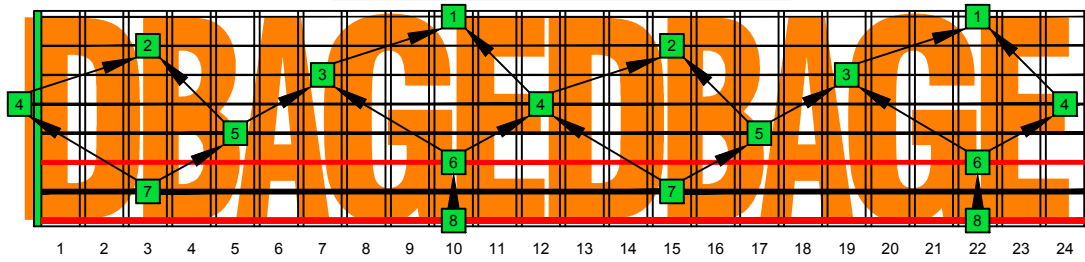

DBAGE octaves D natural - FINGERBOARD OCTAVE SHAPES

DBAGE octaves (Drop E : 8-string) D minor arpeggio - ENTIRE FINGERBOARD NOTE NAMES

DBAGE octaves (Drop E : 8-string) D minor arpeggio (3nps) ENTIRE FINGERBOARD NOTE NAMES : 7Dm4Dm2 box shape

DBAGE octaves (Drop E : 8-string) D minor arpeggio (3nps) ENTIRE FINGERBOARD NOTE NAMES : 7Bm5Bm2 box shape

DBAGE octaves (Drop E : 8-string) D minor arpeggio (3nps) ENTIRE FINGERBOARD NOTE NAMES : 7Bm5Am3 box shape

DBAGE octaves (Drop E : 8-string) D minor arpeggio (3nps) ENTIRE FINGERBOARD NOTE NAMES : 5Am3Gm1 box shape

DBAGE octaves (Drop E : 8-string) D minor arpeggio (3nps) ENTIRE FINGERBOARD NOTE NAMES : 8Gm6Gm3Gm1 box shape