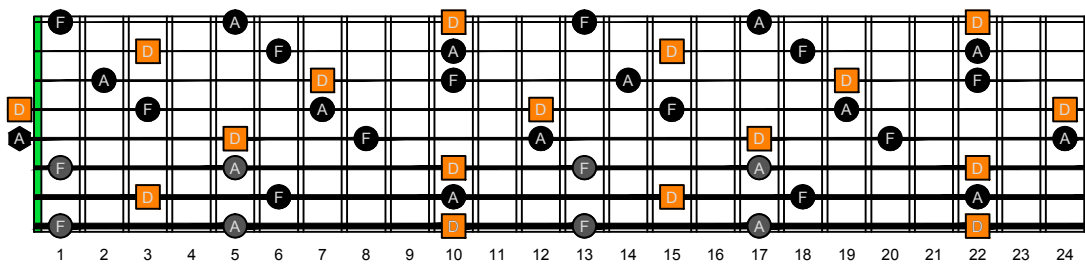

DBAGE octaves D natural - FINGERBOARD OCTAVE SHAPES

DBAGE octaves (Drop E : 8-string) D minor arpeggio - ENTIRE FINGERBOARD NOTE NAMES

DBAGE octaves (Drop E : 8-string) D minor arpeggio (3nps) ENTIRE FINGERBOARD NOTE NAMES : 7Dm4Dm2 box shape

DBAGE octaves (Drop E : 8-string) D minor arpeggio (3nps) ENTIRE FINGERBOARD NOTE NAMES : 7Bm5Bm2 box shape

DBAGE octaves (Drop E : 8-string) D minor arpeggio (3nps) ENTIRE FINGERBOARD NOTE NAMES : 7Bm5Am3 box shape

DBAGE octaves (Drop E : 8-string) D minor arpeggio (3nps) ENTIRE FINGERBOARD NOTE NAMES : 5Am3Gm1 box shape

DBAGE octaves (Drop E : 8-string) D minor arpeggio (3nps) ENTIRE FINGERBOARD NOTE NAMES : 8Gm6Gm3Gm1 box shape

DBAGE octaves (Drop E : 8-string) D minor arpeggio (3nps) ENTIRE FINGERBOARD NOTE NAMES : 8Em6Em4Em1 box shape

DBAGE octaves (Drop E : 8-string) D minor arpeggio (3nps) ENTIRE FINGERBOARD NOTE NAMES : 8Em6Em4Dm2 box shape