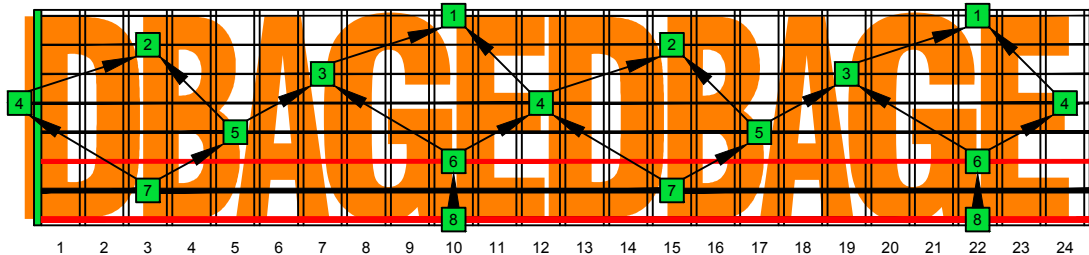

DBAGE octaves D natural - FINGERBOARD OCTAVE SHAPES

DBAGE octaves (Drop E : 8-string) D minor arpeggio - ENTIRE FINGERBOARD INTERVALS

DBAGE octaves (Drop E : 8-string) D minor arpeggio (3nps) ENTIRE FINGERBOARD INTERVALS : 7Dm4Dm2 box shape

DBAGE octaves (Drop E : 8-string) D minor arpeggio (3nps) ENTIRE FINGERBOARD INTERVALS : 7Bm5Bm2 box shape

DBAGE octaves (Drop E : 8-string) D minor arpeggio (3nps) ENTIRE FINGERBOARD INTERVALS : 7Bm5Am3 box shape

DBAGE octaves (Drop E : 8-string) D minor arpeggio (3nps) ENTIRE FINGERBOARD INTERVALS : 5Am3Gm1 box shape

DBAGE octaves (Drop E : 8-string) D minor arpeggio (3nps) ENTIRE FINGERBOARD INTERVALS : 8Gm6Gm3Gm1 box shape

DBAGE octaves (Drop E : 8-string) D minor arpeggio (3nps) ENTIRE FINGERBOARD INTERVALS : 8Em6Em4Em1 box shape

DBAGE octaves (Drop E : 8-string) D minor arpeggio (3nps) ENTIRE FINGERBOARD INTERVALS : 8Em6Em4Dm2 box shape