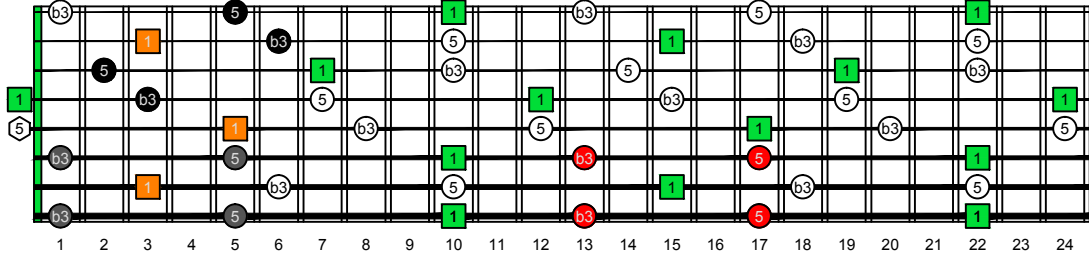

DBAGE octaves D natural - FINGERBOARD OCTAVE SHAPES

DBAGE octaves (Drop E : 8-string) D minor arpeggio - ENTIRE FINGERBOARD INTERVALS

DBAGE octaves (Drop E : 8-string) D minor arpeggio (3nps) ENTIRE FINGERBOARD INTERVALS : 7Dm4Dm2 box shape

DBAGE octaves (Drop E : 8-string) D minor arpeggio (3nps) ENTIRE FINGERBOARD INTERVALS : 7Bm5Bm2 box shape

DBAGE octaves (Drop E : 8-string) D minor arpeggio (3nps) ENTIRE FINGERBOARD INTERVALS : 7Bm5Am3 box shape

DBAGE octaves (Drop E : 8-string) D minor arpeggio (3nps) ENTIRE FINGERBOARD INTERVALS : 5Am3Gm1 box shape

DBAGE octaves (Drop E : 8-string) D minor arpeggio (3nps) ENTIRE FINGERBOARD INTERVALS : 8Gm6Gm3Gm1 box shape

DBAGE octaves (Drop E : 8-string) D minor arpeggio (3nps) ENTIRE FINGERBOARD INTERVALS : 8Em6Em4Em1 box shape

DBAGE octaves (Drop E : 8-string) D minor arpeggio (3nps) ENTIRE FINGERBOARD INTERVALS : 8Em6Em4Dm2 box shape