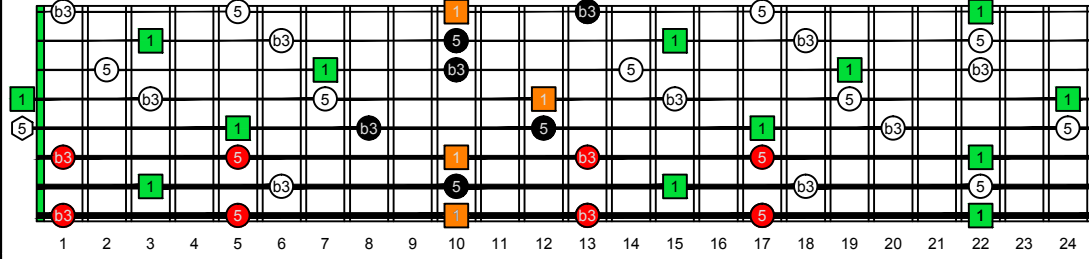

DBAGE octaves D natural - FINGERBOARD OCTAVE SHAPES

DBAGE octaves (Drop E : 8-string) D minor arpeggio - ENTIRE FINGERBOARD INTERVALS

DBAGE octaves (Drop E : 8-string) D minor arpeggio (3nps) ENTIRE FINGERBOARD INTERVALS : 7Dm4Dm2 box shape

DBAGE octaves (Drop E : 8-string) D minor arpeggio (3nps) ENTIRE FINGERBOARD INTERVALS : 7Bm5Bm2 box shape

DBAGE octaves (Drop E : 8-string) D minor arpeggio (3nps) ENTIRE FINGERBOARD INTERVALS : 7Bm5Am3 box shape

DBAGE octaves (Drop E : 8-string) D minor arpeggio (3nps) ENTIRE FINGERBOARD INTERVALS : 5Am3Gm1 box shape

DBAGE octaves (Drop E : 8-string) D minor arpeggio (3nps) ENTIRE FINGERBOARD INTERVALS : 8Gm6Gm3Gm1 box shape

DBAGE octaves (Drop E : 8-string) D minor arpeggio (3nps) ENTIRE FINGERBOARD INTERVALS : 8Em6Em4Em1 box shape

DBAGE octaves (Drop E : 8-string) D minor arpeggio (3nps) ENTIRE FINGERBOARD INTERVALS : 8Em6Em4Dm2 box shape