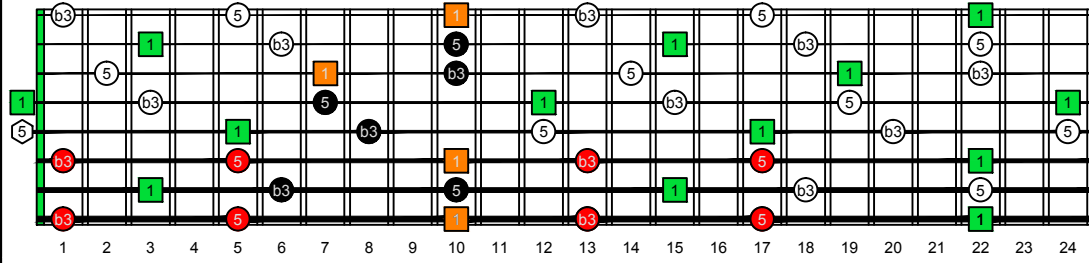

DBAGE octaves D natural - FINGERBOARD OCTAVE SHAPES

DBAGE octaves (Drop E : 8-string) D minor arpeggio - ENTIRE FINGERBOARD INTERVALS

DBAGE octaves (Drop E : 8-string) D minor arpeggio (3nps) ENTIRE FINGERBOARD INTERVALS : 7Dm4Dm2 box shape

DBAGE octaves (Drop E : 8-string) D minor arpeggio (3nps) ENTIRE FINGERBOARD INTERVALS : 7Bm5Bm2 box shape

DBAGE octaves (Drop E : 8-string) D minor arpeggio (3nps) ENTIRE FINGERBOARD INTERVALS : 7Bm5Am3 box shape

DBAGE octaves (Drop E : 8-string) D minor arpeggio (3nps) ENTIRE FINGERBOARD INTERVALS : 5Am3Gm1 box shape

DBAGE octaves (Drop E : 8-string) D minor arpeggio (3nps) ENTIRE FINGERBOARD INTERVALS : 8Gm6Gm3Gm1 box shape

DBAGE octaves (Drop E : 8-string) D minor arpeggio (3nps) ENTIRE FINGERBOARD INTERVALS : 8Em6Em4Em1 box shape

DBAGE octaves (Drop E : 8-string) D minor arpeggio (3nps) ENTIRE FINGERBOARD INTERVALS : 8Em6Em4Dm2 box shape