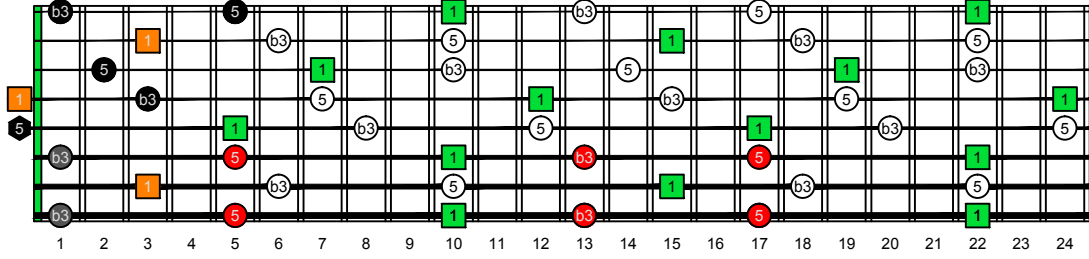

DBAGE octaves D natural - FINGERBOARD OCTAVE SHAPES

DBAGE octaves (Drop E : 8-string) D minor arpeggio - ENTIRE FINGERBOARD INTERVALS

DBAGE octaves (Drop E : 8-string) D minor arpeggio (3nps) ENTIRE FINGERBOARD INTERVALS : 7Dm4Dm2 box shape

DBAGE octaves (Drop E : 8-string) D minor arpeggio (3nps) ENTIRE FINGERBOARD INTERVALS : 7Bm5Bm2 box shape

DBAGE octaves (Drop E : 8-string) D minor arpeggio (3nps) ENTIRE FINGERBOARD INTERVALS : 7Bm5Am3 box shape

DBAGE octaves (Drop E : 8-string) D minor arpeggio (3nps) ENTIRE FINGERBOARD INTERVALS : 5Am3Gm1 box shape

DBAGE octaves (Drop E : 8-string) D minor arpeggio (3nps) ENTIRE FINGERBOARD INTERVALS : 8Gm6Gm3Gm1 box shape

DBAGE octaves (Drop E : 8-string) D minor arpeggio (3nps) ENTIRE FINGERBOARD INTERVALS : 8Em6Em4Em1 box shape

DBAGE octaves (Drop E : 8-string) D minor arpeggio (3nps) ENTIRE FINGERBOARD INTERVALS : 8Em6Em4Dm2 box shape