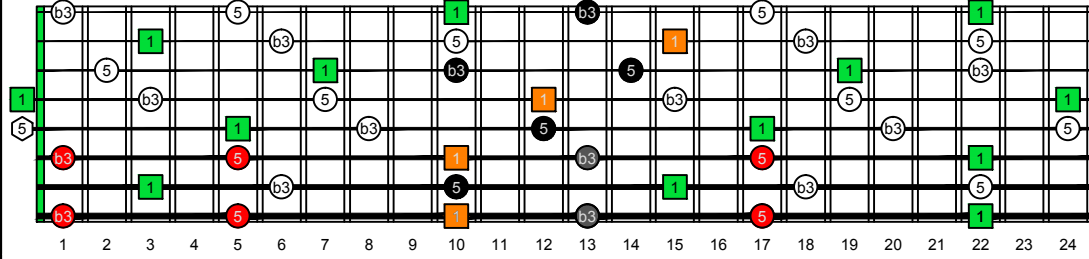

DBAGE octaves D natural - FINGERBOARD OCTAVE SHAPES

DBAGE octaves (Drop E : 8-string) D minor arpeggio - ENTIRE FINGERBOARD INTERVALS

DBAGE octaves (Drop E : 8-string) D minor arpeggio (3nps) ENTIRE FINGERBOARD INTERVALS : 7Dm4Dm2 box shape

DBAGE octaves (Drop E : 8-string) D minor arpeggio (3nps) ENTIRE FINGERBOARD INTERVALS : 7Bm5Bm2 box shape

DBAGE octaves (Drop E : 8-string) D minor arpeggio (3nps) ENTIRE FINGERBOARD INTERVALS : 7Bm5Am3 box shape

DBAGE octaves (Drop E : 8-string) D minor arpeggio (3nps) ENTIRE FINGERBOARD INTERVALS : 5Am3Gm1 box shape

DBAGE octaves (Drop E : 8-string) D minor arpeggio (3nps) ENTIRE FINGERBOARD INTERVALS : 8Gm6Gm3Gm1 box shape

DBAGE octaves (Drop E : 8-string) D minor arpeggio (3nps) ENTIRE FINGERBOARD INTERVALS : 8Em6Em4Em1 box shape

DBAGE octaves (Drop E : 8-string) D minor arpeggio (3nps) ENTIRE FINGERBOARD INTERVALS : 8Em6Em4Dm2 box shape