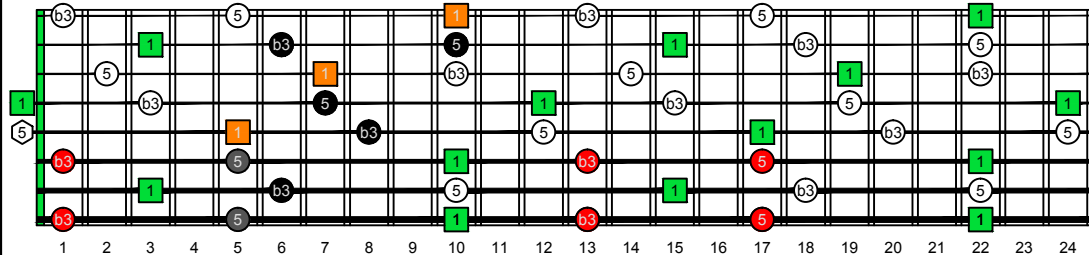

DBAGE octaves D natural - FINGERBOARD OCTAVE SHAPES

DBAGE octaves (Drop E : 8-string) D minor arpeggio - ENTIRE FINGERBOARD INTERVALS

DBAGE octaves (Drop E : 8-string) D minor arpeggio (3nps) ENTIRE FINGERBOARD INTERVALS : 7Dm4Dm2 box shape

DBAGE octaves (Drop E : 8-string) D minor arpeggio (3nps) ENTIRE FINGERBOARD INTERVALS : 7Bm5Bm2 box shape

DBAGE octaves (Drop E : 8-string) D minor arpeggio (3nps) ENTIRE FINGERBOARD INTERVALS : 7Bm5Am3 box shape

DBAGE octaves (Drop E : 8-string) D minor arpeggio (3nps) ENTIRE FINGERBOARD INTERVALS : 5Am3Gm1 box shape

DBAGE octaves (Drop E : 8-string) D minor arpeggio (3nps) ENTIRE FINGERBOARD INTERVALS : 8Gm6Gm3Gm1 box shape

DBAGE octaves (Drop E : 8-string) D minor arpeggio (3nps) ENTIRE FINGERBOARD INTERVALS : 8Em6Em4Em1 box shape

DBAGE octaves (Drop E : 8-string) D minor arpeggio (3nps) ENTIRE FINGERBOARD INTERVALS : 8Em6Em4Dm2 box shape