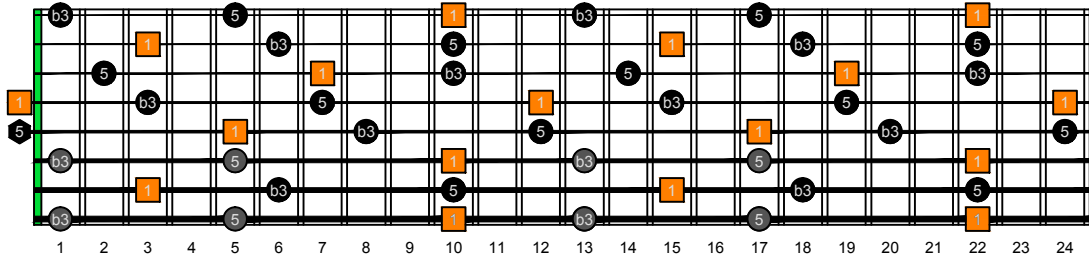

DBAGE octaves D natural - FINGERBOARD OCTAVE SHAPES

DBAGE octaves (Drop E : 8-string) D minor arpeggio - ENTIRE FINGERBOARD INTERVALS

DBAGE octaves (Drop E : 8-string) D minor arpeggio (3nps) ENTIRE FINGERBOARD INTERVALS : 7Dm4Dm2 box shape

DBAGE octaves (Drop E : 8-string) D minor arpeggio (3nps) ENTIRE FINGERBOARD INTERVALS : 7Bm5Bm2 box shape

DBAGE octaves (Drop E : 8-string) D minor arpeggio (3nps) ENTIRE FINGERBOARD INTERVALS : 7Bm5Am3 box shape

DBAGE octaves (Drop E : 8-string) D minor arpeggio (3nps) ENTIRE FINGERBOARD INTERVALS : 5Am3Gm1 box shape

DBAGE octaves (Drop E : 8-string) D minor arpeggio (3nps) ENTIRE FINGERBOARD INTERVALS : 8Gm6Gm3Gm1 box shape

DBAGE octaves (Drop E : 8-string) D minor arpeggio (3nps) ENTIRE FINGERBOARD INTERVALS : 7Dm4Dm2 box shape at 12