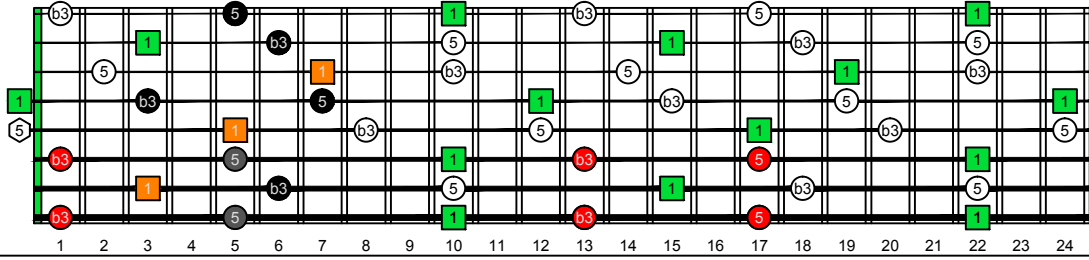

DBAGE octaves D natural - FINGERBOARD OCTAVE SHAPES

DBAGE octaves (Drop E : 8-string) D minor arpeggio - ENTIRE FINGERBOARD INTERVALS

DBAGE octaves (Drop E : 8-string) D minor arpeggio (3nps) ENTIRE FINGERBOARD INTERVALS : 7Dm4Dm2 box shape

DBAGE octaves (Drop E : 8-string) D minor arpeggio (3nps) ENTIRE FINGERBOARD INTERVALS : 7Bm5Bm2 box shape

DBAGE octaves (Drop E : 8-string) D minor arpeggio (3nps) ENTIRE FINGERBOARD INTERVALS : 7Bm5Am3 box shape

DBAGE octaves (Drop E : 8-string) D minor arpeggio (3nps) ENTIRE FINGERBOARD INTERVALS : 5Am3Gm1 box shape

DBAGE octaves (Drop E : 8-string) D minor arpeggio (3nps) ENTIRE FINGERBOARD INTERVALS : 8Gm6Gm3Gm1 box shape

DBAGE octaves (Drop E : 8-string) D minor arpeggio (3nps) ENTIRE FINGERBOARD INTERVALS : 8Em6Em4Em1 box shape

DBAGE octaves (Drop E : 8-string) D minor arpeggio (3nps) ENTIRE FINGERBOARD INTERVALS : 8Em6Em4Dm2 box shape