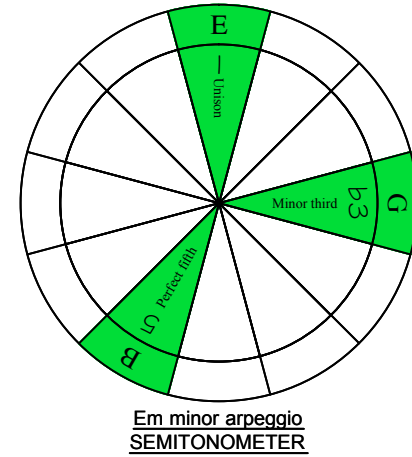

ENTIRE FINGERBOARD NOTE NAMES

ENTIRE FINGERBOARD INTERVALS

Em  
 minor arpeggio  
**EDBAG**  
 octaves  
 Drop E  
 8-string  
 box shapes

8Em6Em4Em1 BOX SHAPE  
 7Dm4Dm2 BOX SHAPE  
 7Bm5Bm2 BOX SHAPE  
 5Am3 BOX SHAPE  
 8Gm6Gm3Gm1 BOX SHAPE  
 8Em6Em4Em1 at 12 BOX SHAPE