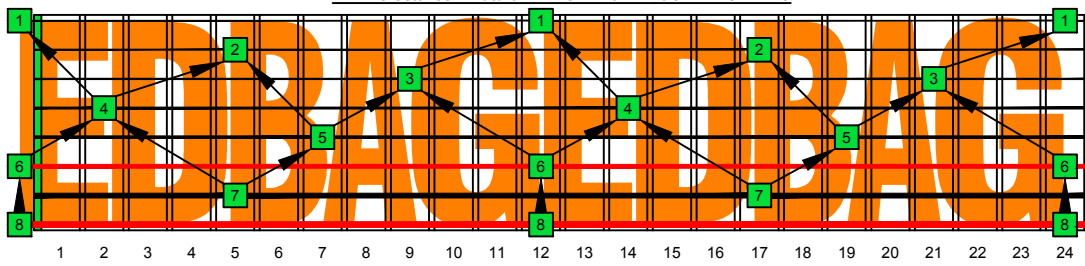

EDBAG octaves C natural - FINGERBOARD OCTAVE SHAPES

EDBAG octaves (Drop E : 8-string) E phrygian mode - ENTIRE FINGERBOARD NOTE NAMES

EDBAG octaves (Drop E : 8-string) E phrygian mode 3nps ENTIRE FINGERBOARD NOTE NAMES : 7Bm5Am3 box shape

EDBAG octaves (Drop E : 8-string) E phrygian mode 3nps ENTIRE FINGERBOARD NOTE NAMES : 5Am3Gm1 box shape

EDBAG octaves (Drop E : 8-string) E phrygian mode 3nps ENTIRE FINGERBOARD NOTE NAMES : 8Em6Em4Dm2 box shape