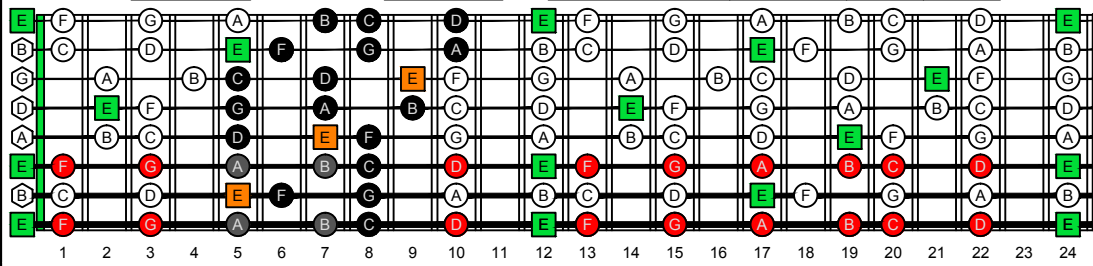

EDBAG octaves C natural - FINGERBOARD OCTAVE SHAPES

EDBAG octaves (Drop E : 8-string) E phrygian mode - ENTIRE FINGERBOARD NOTE NAMES

EDBAG octaves (Drop E : 8-string) E phrygian mode 3nps ENTIRE FINGERBOARD NOTE NAMES : 7Bm5Am3 box shape

EDBAG octaves (Drop E : 8-string) E phrygian mode 3nps ENTIRE FINGERBOARD NOTE NAMES : 5Am3Gm1 box shape

EDBAG octaves (Drop E : 8-string) E phrygian mode 3nps ENTIRE FINGERBOARD NOTE NAMES : 8Em6Em4Dm2 box shape

EDBAG octaves (Drop E : 8-string) E phrygian mode 3nps ENTIRE FINGERBOARD NOTE NAMES : 8Gm6Gm3Gm1 box shape

EDBAG octaves (Drop E : 8-string) E phrygian mode 3nps ENTIRE FINGERBOARD NOTE NAMES : 7Dm4Dm2 box shape

EDBAG octaves (Drop E : 8-string) E phrygian mode 3nps ENTIRE FINGERBOARD NOTE NAMES : 8Em6Em4Em1 box shape

EDBAG octaves (Drop E : 8-string) E phrygian mode 3nps ENTIRE FINGERBOARD NOTE NAMES : 7Bm5Bm2 box shape