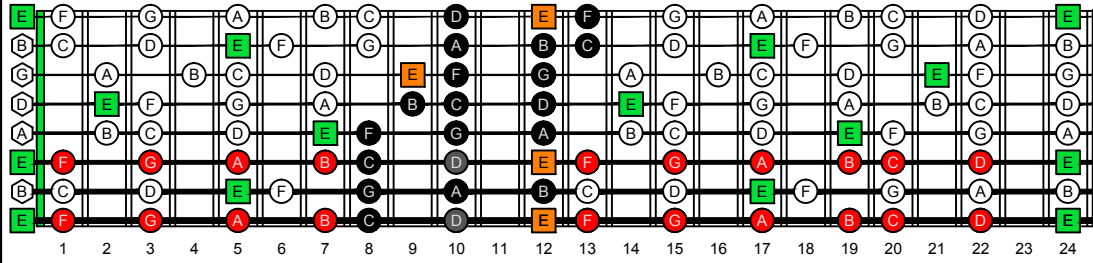

EDBAG octaves C natural - FINGERBOARD OCTAVE SHAPES

EDBAG octaves (Drop E : 8-string) E phrygian mode - ENTIRE FINGERBOARD NOTE NAMES

EDBAG octaves (Drop E : 8-string) E phrygian mode 3nps ENTIRE FINGERBOARD NOTE NAMES : 7Bm5Am3 box shape

EDBAG octaves (Drop E : 8-string) E phrygian mode 3nps ENTIRE FINGERBOARD NOTE NAMES : 5Am3Gm1 box shape

EDBAG octaves (Drop E : 8-string) E phrygian mode 3nps ENTIRE FINGERBOARD NOTE NAMES : 8Em6Em4Dm2 box shape

EDBAG octaves (Drop E : 8-string) E phrygian mode 3nps ENTIRE FINGERBOARD NOTE NAMES : 8Gm6Gm3Gm1 box shape

EDBAG octaves (Drop E : 8-string) E phrygian mode 3nps ENTIRE FINGERBOARD NOTE NAMES : 7Dm4Dm2 box shape