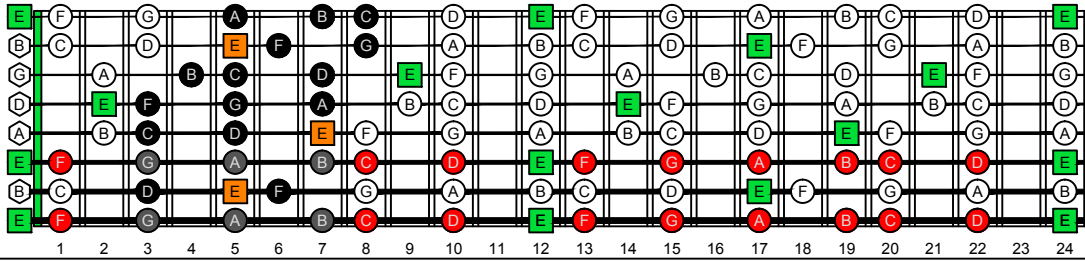

EDBAG octaves C natural - FINGERBOARD OCTAVE SHAPES

EDBAG octaves (Drop E : 8-string) E phrygian mode - ENTIRE FINGERBOARD NOTE NAMES

EDBAG octaves (Drop E : 8-string) E phrygian mode 3nps ENTIRE FINGERBOARD NOTE NAMES : 7Bm5Am3 box shape

EDBAG octaves (Drop E : 8-string) E phrygian mode 3nps ENTIRE FINGERBOARD NOTE NAMES : 5Am3Gm1 box shape

EDBAG octaves (Drop E : 8-string) E phrygian mode 3nps ENTIRE FINGERBOARD NOTE NAMES : 8Em6Em4Dm2 box shape

EDBAG octaves (Drop E : 8-string) E phrygian mode 3nps ENTIRE FINGERBOARD NOTE NAMES : 8Gm6Gm3Gm1 box shape

EDBAG octaves (Drop E : 8-string) E phrygian mode 3nps ENTIRE FINGERBOARD NOTE NAMES : 7Dm4Dm2 box shape

EDBAG octaves (Drop E : 8-string) E phrygian mode 3nps ENTIRE FINGERBOARD NOTE NAMES : 8Em6Em4Em1 box shape

EDBAG octaves (Drop E : 8-string) E phrygian mode 3nps ENTIRE FINGERBOARD NOTE NAMES : 7Bm5Bm2 box shape