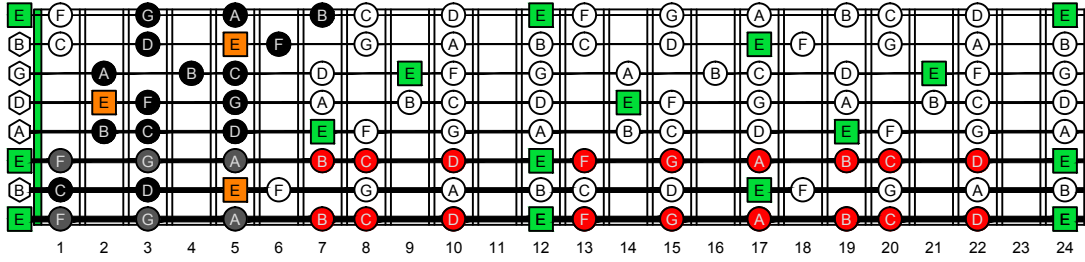

EDBAG octaves C natural - FINGERBOARD OCTAVE SHAPES

EDBAG octaves (Drop E : 8-string) E phrygian mode - ENTIRE FINGERBOARD NOTE NAMES

EDBAG octaves (Drop E : 8-string) E phrygian mode 3nps ENTIRE FINGERBOARD NOTE NAMES : 7Bm5Am3 box shape

EDBAG octaves (Drop E : 8-string) E phrygian mode 3nps ENTIRE FINGERBOARD NOTE NAMES : 5Am3Gm1 box shape

EDBAG octaves (Drop E : 8-string) E phrygian mode 3nps ENTIRE FINGERBOARD NOTE NAMES : 8Em6Em4Dm2 box shape

EDBAG octaves (Drop E : 8-string) E phrygian mode 3nps ENTIRE FINGERBOARD NOTE NAMES : 8Gm6Gm3Gm1 box shape

EDBAG octaves (Drop E : 8-string) E phrygian mode 3nps ENTIRE FINGERBOARD NOTE NAMES : 7Dm4Dm2 box shape