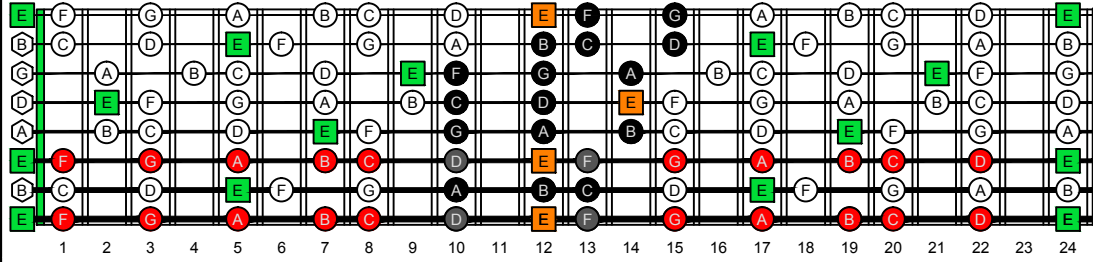

EDBAG octaves (Drop E : 8-string) E phrygian mode 3nps ENTIRE FINGERBOARD NOTE NAMES : 8Em6Em4Dm2 box shape at 12

EDBAG octaves (Drop E : 8-string) E phrygian mode 3nps ENTIRE FINGERBOARD NOTE NAMES : 8Em6Em4Em1 box shape