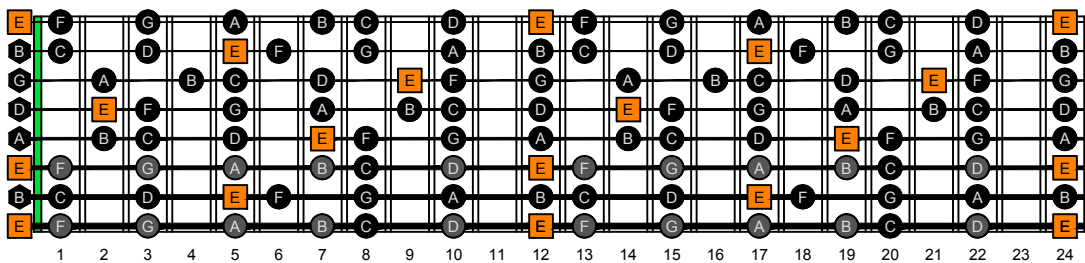

EDBAG octaves C natural - FINGERBOARD OCTAVE SHAPES

EDBAG octaves (Drop E : 8-string) E phrygian mode - ENTIRE FINGERBOARD NOTE NAMES

EDBAG octaves (Drop E : 8-string) E phrygian mode 3nps ENTIRE FINGERBOARD NOTE NAMES : 7Bm5Am3 box shape

EDBAG octaves (Drop E : 8-string) E phrygian mode 3nps ENTIRE FINGERBOARD NOTE NAMES : 5Am3Gm1 box shape

EDBAG octaves (Drop E : 8-string) E phrygian mode 3nps ENTIRE FINGERBOARD NOTE NAMES : 8Em6Em4Dm2 box shape

EDBAG octaves (Drop E : 8-string) E phrygian mode 3nps ENTIRE FINGERBOARD NOTE NAMES : 8Gm6Gm3Gm1 box shape

EDBAG octaves (Drop E : 8-string) E phrygian mode 3nps ENTIRE FINGERBOARD NOTE NAMES : 7Dm4Dm2 box shape

EDBAG octaves (Drop E : 8-string) E phrygian mode 3nps ENTIRE FINGERBOARD NOTE NAMES : 8Em6Em4Em1 box shape

EDBAG octaves (Drop E : 8-string) E phrygian mode 3nps ENTIRE FINGERBOARD NOTE NAMES : 7Bm5Bm2 box shape