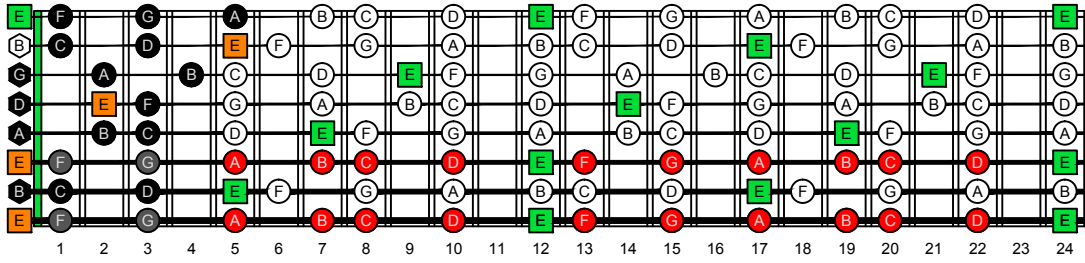

EDBAG octaves C natural - FINGERBOARD OCTAVE SHAPES

EDBAG octaves (Drop E : 8-string) E phrygian mode - ENTIRE FINGERBOARD NOTE NAMES

EDBAG octaves (Drop E : 8-string) E phrygian mode 3nps ENTIRE FINGERBOARD NOTE NAMES : 7Bm5Am3 box shape

EDBAG octaves (Drop E : 8-string) E phrygian mode 3nps ENTIRE FINGERBOARD NOTE NAMES : 5Am3Gm1 box shape

EDBAG octaves (Drop E : 8-string) E phrygian mode 3nps ENTIRE FINGERBOARD NOTE NAMES : 8Em6Em4Dm2 box shape

EDBAG octaves (Drop E : 8-string) E phrygian mode 3nps ENTIRE FINGERBOARD NOTE NAMES : 8Gm6Gm3Gm1 box shape

EDBAG octaves (Drop E : 8-string) E phrygian mode 3nps ENTIRE FINGERBOARD NOTE NAMES : 7Dm4Dm2 box shape

EDBAG octaves (Drop E : 8-string) E phrygian mode 3nps ENTIRE FINGERBOARD NOTE NAMES : 8Em6Em4Em1 box shape

EDBAG octaves (Drop E : 8-string) E phrygian mode 3nps ENTIRE FINGERBOARD NOTE NAMES : 7Bm5Bm2 box shape