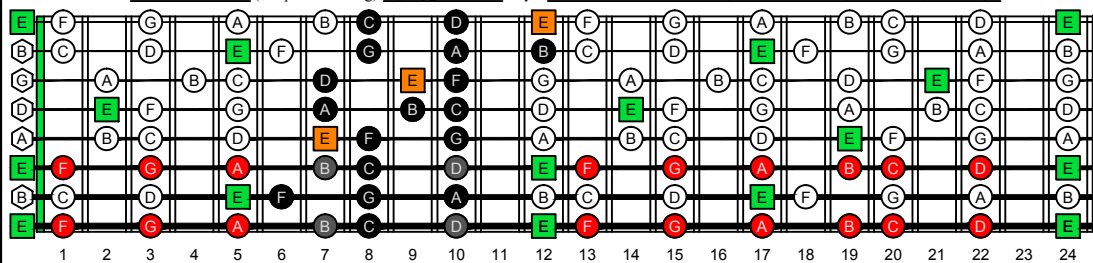

EDBAG octaves C natural - FINGERBOARD OCTAVE SHAPES

EDBAG octaves (Drop E : 8-string) E phrygian mode - ENTIRE FINGERBOARD NOTE NAMES

EDBAG octaves (Drop E : 8-string) E phrygian mode 3nps ENTIRE FINGERBOARD NOTE NAMES : 7Bm5Am3 box shape

EDBAG octaves (Drop E : 8-string) E phrygian mode 3nps ENTIRE FINGERBOARD NOTE NAMES : 5Am3Gm1 box shape

EDBAG octaves (Drop E : 8-string) E phrygian mode 3nps ENTIRE FINGERBOARD NOTE NAMES : 8Em6Em4Dm2 box shape

EDBAG octaves (Drop E : 8-string) E phrygian mode 3nps ENTIRE FINGERBOARD NOTE NAMES : 8Gm6Gm3Gm1 box shape

EDBAG octaves (Drop E : 8-string) E phrygian mode 3nps ENTIRE FINGERBOARD NOTE NAMES : 7Dm4Dm2 box shape

EDBAG octaves (Drop E : 8-string) E phrygian mode 3nps ENTIRE FINGERBOARD NOTE NAMES : 8Em6Em4Em1 box shape

EDBAG octaves (Drop E : 8-string) E phrygian mode 3nps ENTIRE FINGERBOARD NOTE NAMES : 7Bm5Bm2 box shape