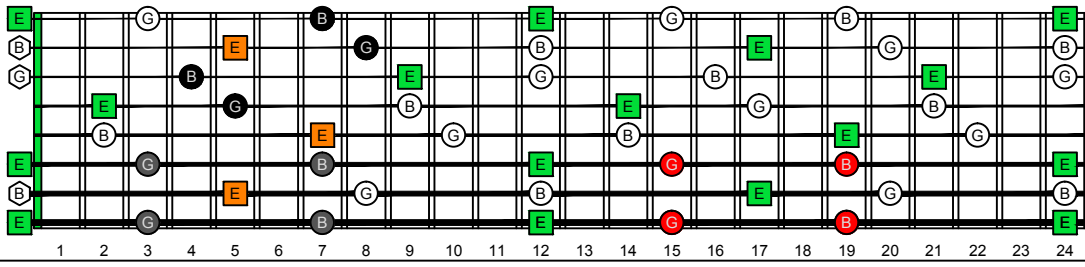

EDBAG octaves C natural - FINGERBOARD OCTAVE SHAPES

EDBAG octaves (Drop E : 8-string) E minor arpeggio - ENTIRE FINGERBOARD NOTE NAMES

EDBAG octaves (Drop E : 8-string) E minor arpeggio (3nps) ENTIRE FINGERBOARD NOTE NAMES : 7Bm5Am3 box shape

EDBAG octaves (Drop E : 8-string) E minor arpeggio (3nps) ENTIRE FINGERBOARD NOTE NAMES : 5Am3Gm1 box shape

EDBAG octaves (Drop E : 8-string) E minor arpeggio (3nps) ENTIRE FINGERBOARD NOTE NAMES : 8Em6Em4Dm2 box shape

EDBAG octaves (Drop E : 8-string) E minor arpeggio (3nps) ENTIRE FINGERBOARD NOTE NAMES : 8Gm6Gm3Gm1 box shape

EDBAG octaves (Drop E : 8-string) E minor arpeggio (3nps) ENTIRE FINGERBOARD NOTE NAMES : 7Dm4Dm2 box shape

EDBAG octaves (Drop E : 8-string) E minor arpeggio (3nps) ENTIRE FINGERBOARD NOTE NAMES : 8Em6Em4Em1 box shape

EDBAG octaves (Drop E : 8-string) E minor arpeggio (3nps) ENTIRE FINGERBOARD NOTE NAMES : 7Bm5Bm2 box shape