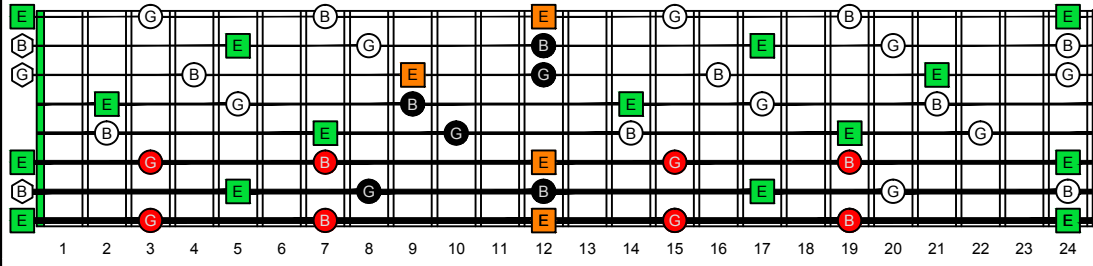

EDBAG octaves C natural - FINGERBOARD OCTAVE SHAPES

EDBAG octaves (Drop E : 8-string) E minor arpeggio - ENTIRE FINGERBOARD NOTE NAMES

EDBAG octaves (Drop E : 8-string) E minor arpeggio (3nps) ENTIRE FINGERBOARD NOTE NAMES : 7Bm5Am3 box shape

EDBAG octaves (Drop E : 8-string) E minor arpeggio (3nps) ENTIRE FINGERBOARD NOTE NAMES : 5Am3Gm1 box shape

EDBAG octaves (Drop E : 8-string) E minor arpeggio (3nps) ENTIRE FINGERBOARD NOTE NAMES : 8Em6Em4Dm2 box shape

EDBAG octaves (Drop E : 8-string) E minor arpeggio (3nps) ENTIRE FINGERBOARD NOTE NAMES : 8Gm6Gm3Gm1 box shape

EDBAG octaves (Drop E : 8-string) E minor arpeggio (3nps) ENTIRE FINGERBOARD NOTE NAMES : 7Dm4Dm2 box shape

EDBAG octaves (Drop E : 8-string) E minor arpeggio (3nps) ENTIRE FINGERBOARD NOTE NAMES : 8Em6Em4Em1 box shape

EDBAG octaves (Drop E : 8-string) E minor arpeggio (3nps) ENTIRE FINGERBOARD NOTE NAMES : 7Bm5Bm2 box shape