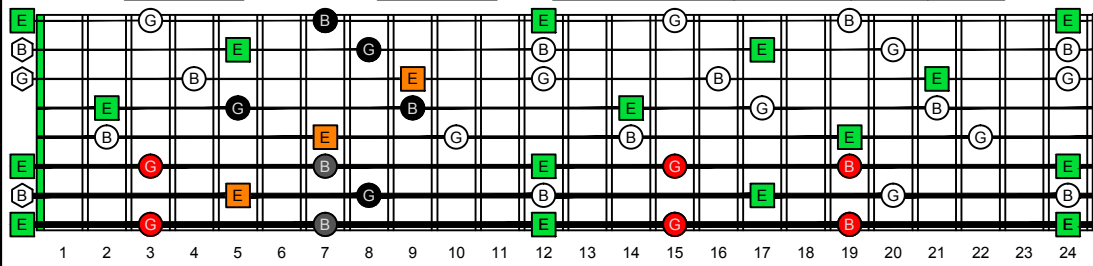

EDBAG octaves C natural - FINGERBOARD OCTAVE SHAPES

EDBAG octaves (Drop E : 8-string) E minor arpeggio - ENTIRE FINGERBOARD NOTE NAMES

EDBAG octaves (Drop E : 8-string) E minor arpeggio (3nps) ENTIRE FINGERBOARD NOTE NAMES : 7Bm5Am3 box shape

EDBAG octaves (Drop E : 8-string) E minor arpeggio (3nps) ENTIRE FINGERBOARD NOTE NAMES : 5Am3Gm1 box shape

EDBAG octaves (Drop E : 8-string) E minor arpeggio (3nps) ENTIRE FINGERBOARD NOTE NAMES : 8Em6Em4Dm2 box shape

EDBAG octaves (Drop E : 8-string) E minor arpeggio (3nps) ENTIRE FINGERBOARD NOTE NAMES : 8Gm6Gm3Gm1 box shape

EDBAG octaves (Drop E : 8-string) E minor arpeggio (3nps) ENTIRE FINGERBOARD NOTE NAMES : 7Dm4Dm2 box shape

EDBAG octaves (Drop E : 8-string) E minor arpeggio (3nps) ENTIRE FINGERBOARD NOTE NAMES : 8Em6Em4Em1 box shape

EDBAG octaves (Drop E : 8-string) E minor arpeggio (3nps) ENTIRE FINGERBOARD NOTE NAMES : 7Bm5Bm2 box shape