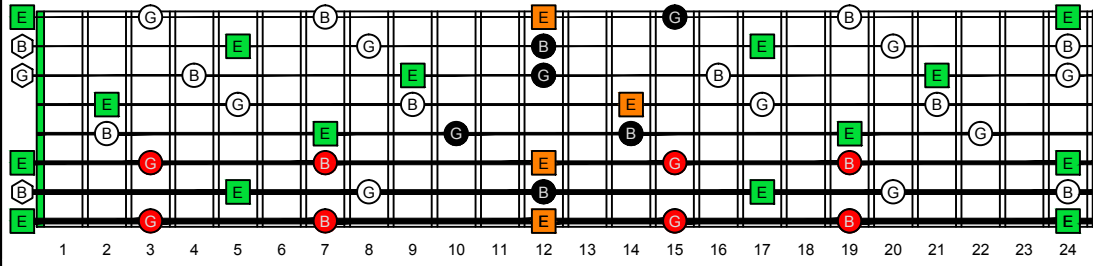

EDBAG octaves C natural - FINGERBOARD OCTAVE SHAPES

EDBAG octaves (Drop E : 8-string) E minor arpeggio - ENTIRE FINGERBOARD NOTE NAMES

EDBAG octaves (Drop E : 8-string) E minor arpeggio (3nps) ENTIRE FINGERBOARD NOTE NAMES : 7Bm5Am3 box shape

EDBAG octaves (Drop E : 8-string) E minor arpeggio (3nps) ENTIRE FINGERBOARD NOTE NAMES : 5Am3Gm1 box shape

EDBAG octaves (Drop E : 8-string) E minor arpeggio (3nps) ENTIRE FINGERBOARD NOTE NAMES : 8Em6Em4Dm2 box shape

EDBAG octaves (Drop E : 8-string) E minor arpeggio (3nps) ENTIRE FINGERBOARD NOTE NAMES : 8Gm6Gm3Gm1 box shape

EDBAG octaves (Drop E : 8-string) E minor arpeggio (3nps) ENTIRE FINGERBOARD NOTE NAMES : 7Dm4Dm2 box shape

EDBAG octaves (Drop E : 8-string) E minor arpeggio (3nps) ENTIRE FINGERBOARD NOTE NAMES : 8Em6Em4Em1 box shape

EDBAG octaves (Drop E : 8-string) E minor arpeggio (3nps) ENTIRE FINGERBOARD NOTE NAMES : 7Bm5Bm2 box shape