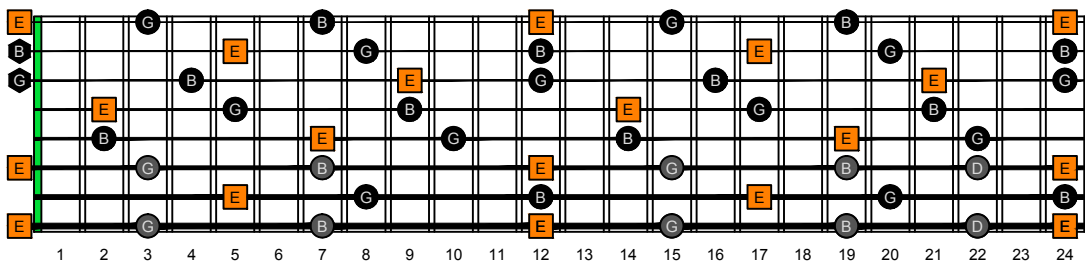

EDBAG octaves C natural - FINGERBOARD OCTAVE SHAPES

EDBAG octaves (Drop E : 8-string) E minor arpeggio - ENTIRE FINGERBOARD NOTE NAMES

EDBAG octaves (Drop E : 8-string) E minor arpeggio (3nps) ENTIRE FINGERBOARD NOTE NAMES : 7Bm5Am3 box shape

EDBAG octaves (Drop E : 8-string) E minor arpeggio (3nps) ENTIRE FINGERBOARD NOTE NAMES : 5Am3Gm1 box shape

EDBAG octaves (Drop E : 8-string) E minor arpeggio (3nps) ENTIRE FINGERBOARD NOTE NAMES : 8Em6Em4Dm2 box shape

EDBAG octaves (Drop E : 8-string) E minor arpeggio (3nps) ENTIRE FINGERBOARD NOTE NAMES : 8Gm6Gm3Gm1 box shape

EDBAG octaves (Drop E : 8-string) E minor arpeggio (3nps) ENTIRE FINGERBOARD NOTE NAMES : 7Dm4Dm2 box shape

EDBAG octaves (Drop E : 8-string) E minor arpeggio (3nps) ENTIRE FINGERBOARD NOTE NAMES : 8Em6Em4Em1 box shape

EDBAG octaves (Drop E : 8-string) E minor arpeggio (3nps) ENTIRE FINGERBOARD NOTE NAMES : 7Bm5Bm2 box shape