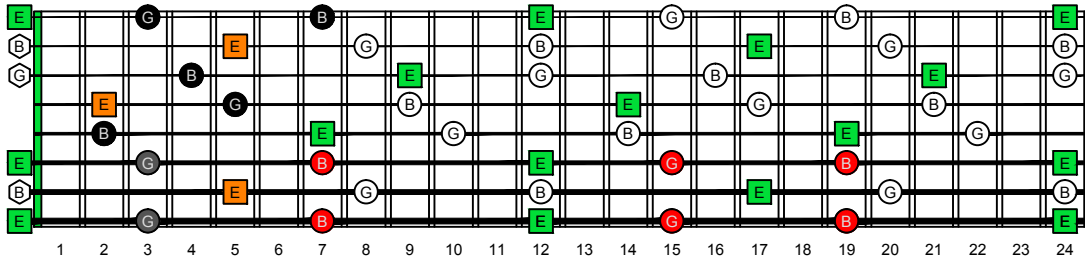

EDBAG octaves C natural - FINGERBOARD OCTAVE SHAPES

EDBAG octaves (Drop E : 8-string) E minor arpeggio - ENTIRE FINGERBOARD NOTE NAMES

EDBAG octaves (Drop E : 8-string) E minor arpeggio (3nps) ENTIRE FINGERBOARD NOTE NAMES : 7Bm5Am3 box shape

EDBAG octaves (Drop E : 8-string) E minor arpeggio (3nps) ENTIRE FINGERBOARD NOTE NAMES : 5Am3Gm1 box shape

EDBAG octaves (Drop E : 8-string) E minor arpeggio (3nps) ENTIRE FINGERBOARD NOTE NAMES : 8Em6Em4Dm2 box shape

EDBAG octaves (Drop E : 8-string) E minor arpeggio (3nps) ENTIRE FINGERBOARD NOTE NAMES : 8Gm6Gm3Gm1 box shape

EDBAG octaves (Drop E : 8-string) E minor arpeggio (3nps) ENTIRE FINGERBOARD NOTE NAMES : 7Dm4Dm2 box shape

EDBAG octaves (Drop E : 8-string) E minor arpeggio (3nps) ENTIRE FINGERBOARD NOTE NAMES : 8Em6Em4Em1 box shape

EDBAG octaves (Drop E : 8-string) E minor arpeggio (3nps) ENTIRE FINGERBOARD NOTE NAMES : 7Bm5Bm2 box shape