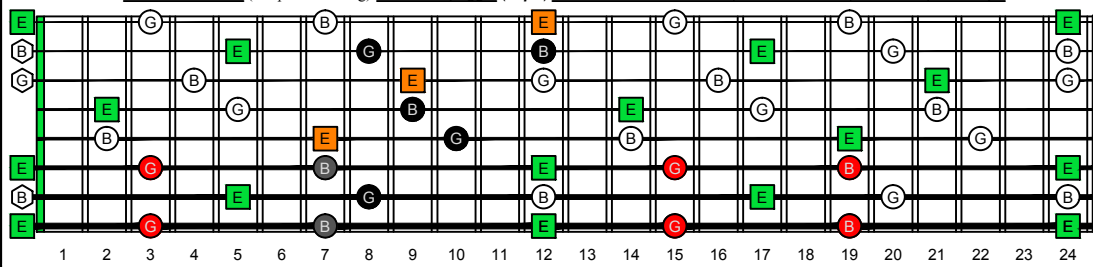

EDBAG octaves C natural - FINGERBOARD OCTAVE SHAPES

EDBAG octaves (Drop E : 8-string) E minor arpeggio - ENTIRE FINGERBOARD NOTE NAMES

EDBAG octaves (Drop E : 8-string) E minor arpeggio (3nps) ENTIRE FINGERBOARD NOTE NAMES : 7Bm5Am3 box shape

EDBAG octaves (Drop E : 8-string) E minor arpeggio (3nps) ENTIRE FINGERBOARD NOTE NAMES : 5Am3Gm1 box shape

EDBAG octaves (Drop E : 8-string) E minor arpeggio (3nps) ENTIRE FINGERBOARD NOTE NAMES : 8Em6Em4Dm2 box shape

EDBAG octaves (Drop E : 8-string) E minor arpeggio (3nps) ENTIRE FINGERBOARD NOTE NAMES : 8Gm6Gm3Gm1 box shape

EDBAG octaves (Drop E : 8-string) E minor arpeggio (3nps) ENTIRE FINGERBOARD NOTE NAMES : 7Dm4Dm2 box shape

EDBAG octaves (Drop E : 8-string) E minor arpeggio (3nps) ENTIRE FINGERBOARD NOTE NAMES : 8Em6Em4Em1 box shape

EDBAG octaves (Drop E : 8-string) E minor arpeggio (3nps) ENTIRE FINGERBOARD NOTE NAMES : 7Bm5Bm2 box shape