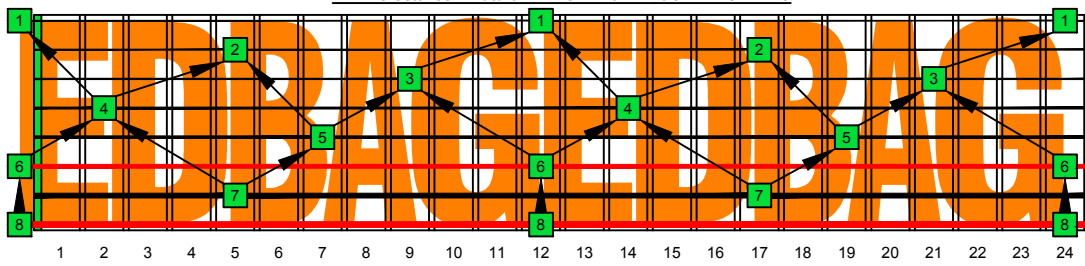

EDBAG octaves C natural - FINGERBOARD OCTAVE SHAPES

EDBAG octaves (Drop E : 8-string) E minor arpeggio - ENTIRE FINGERBOARD NOTE NAMES

EDBAG octaves (Drop E : 8-string) E minor arpeggio (3nps) ENTIRE FINGERBOARD NOTE NAMES : 7Bm5Am3 box shape

EDBAG octaves (Drop E : 8-string) E minor arpeggio (3nps) ENTIRE FINGERBOARD NOTE NAMES : 5Am3Gm1 box shape

EDBAG octaves (Drop E : 8-string) E minor arpeggio (3nps) ENTIRE FINGERBOARD NOTE NAMES : 8Em6Em4Dm2 box shape

EDBAG octaves (Drop E : 8-string) E minor arpeggio (3nps) ENTIRE FINGERBOARD NOTE NAMES : 8Gm6Gm3Gm1 box shape

EDBAG octaves (Drop E : 8-string) E minor arpeggio (3nps) ENTIRE FINGERBOARD NOTE NAMES : 7Dm4Dm2 box shape

EDBAG octaves (Drop E : 8-string) E minor arpeggio (3nps) ENTIRE FINGERBOARD NOTE NAMES : 8Em6Em4Dm2 box shape at 12