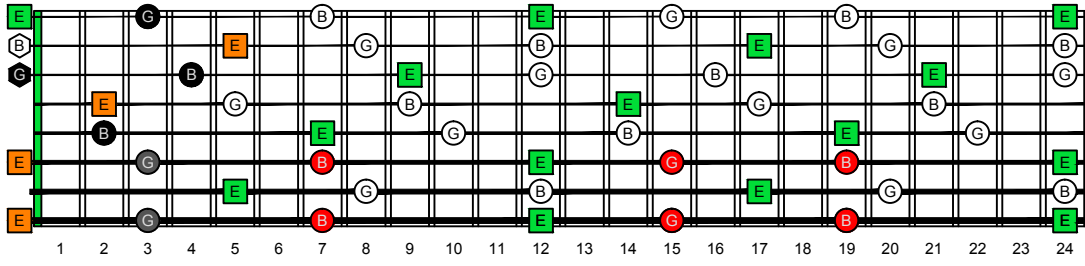

EDBAG octaves C natural - FINGERBOARD OCTAVE SHAPES

EDBAG octaves (Drop E : 8-string) E minor arpeggio - ENTIRE FINGERBOARD NOTE NAMES

EDBAG octaves (Drop E : 8-string) E minor arpeggio (3nps) ENTIRE FINGERBOARD NOTE NAMES : 7Bm5Am3 box shape

EDBAG octaves (Drop E : 8-string) E minor arpeggio (3nps) ENTIRE FINGERBOARD NOTE NAMES : 5Am3Gm1 box shape

EDBAG octaves (Drop E : 8-string) E minor arpeggio (3nps) ENTIRE FINGERBOARD NOTE NAMES : 8Em6Em4Dm2 box shape

EDBAG octaves (Drop E : 8-string) E minor arpeggio (3nps) ENTIRE FINGERBOARD NOTE NAMES : 8Gm6Gm3Gm1 box shape

EDBAG octaves (Drop E : 8-string) E minor arpeggio (3nps) ENTIRE FINGERBOARD NOTE NAMES : 7Dm4Dm2 box shape

EDBAG octaves (Drop E : 8-string) E minor arpeggio (3nps) ENTIRE FINGERBOARD NOTE NAMES : 8Em6Em4Em1 box shape

EDBAG octaves (Drop E : 8-string) E minor arpeggio (3nps) ENTIRE FINGERBOARD NOTE NAMES : 7Bm5Bm2 box shape