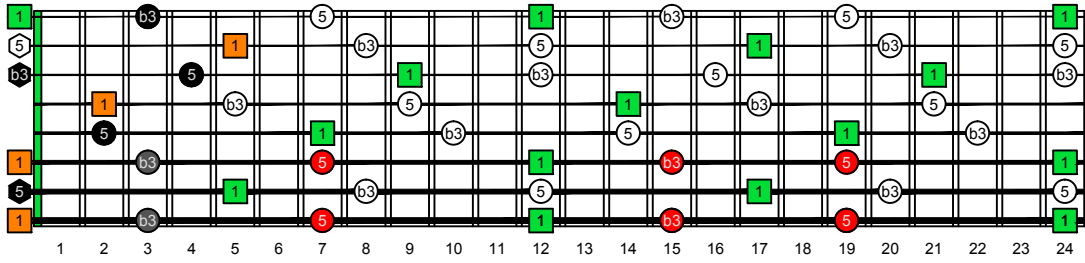

EDBAG octaves C natural - FINGERBOARD OCTAVE SHAPES

EDBAG octaves (Drop E : 8-string) E minor arpeggio - ENTIRE FINGERBOARD INTERVALS

EDBAG octaves (Drop E : 8-string) E minor arpeggio (3nps) ENTIRE FINGERBOARD INTERVALS : 8Em6Em4Dm2 box shape

EDBAG octaves (Drop E : 8-string) E minor arpeggio (3nps) ENTIRE FINGERBOARD INTERVALS : 7Dm4Dm2 box shape

EDBAG octaves (Drop E : 8-string) E minor arpeggio (3nps) ENTIRE FINGERBOARD INTERVALS : 7Bm5Bm2 box shape

EDBAG octaves (Drop E : 8-string) E minor arpeggio (3nps) ENTIRE FINGERBOARD INTERVALS : 7Bm5Am3 box shape

EDBAG octaves (Drop E : 8-string) E minor arpeggio (3nps) ENTIRE FINGERBOARD INTERVALS : 5Am3Gm1 box shape

EDBAG octaves (Drop E : 8-string) E minor arpeggio (3nps) ENTIRE FINGERBOARD INTERVALS : 8Em6Em4Dm2 box shape at 12