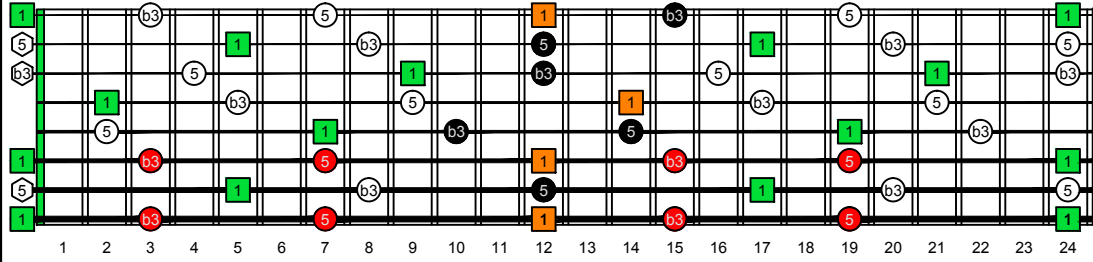

EDBAG octaves (Drop E : 8-string) E minor arpeggio (3nps) ENTIRE FINGERBOARD INTERVALS : 7Dm4Dm2 box shape

EDBAG octaves (Drop E : 8-string) E minor arpeggio (3nps) ENTIRE FINGERBOARD INTERVALS : 7Bm5Bm2 box shape

EDBAG octaves (Drop E : 8-string) E minor arpeggio (3nps) ENTIRE FINGERBOARD INTERVALS : 7Bm5Am3 box shape

EDBAG octaves (Drop E : 8-string) E minor arpeggio (3nps) ENTIRE FINGERBOARD INTERVALS : 5Am3Gm1 box shape

EDBAG octaves (Drop E : 8-string) E minor arpeggio (3nps) ENTIRE FINGERBOARD INTERVALS : 8Gm6Gm3Gm1 box shape

EDBAG octaves (Drop E : 8-string) E minor arpeggio (3nps) ENTIRE FINGERBOARD INTERVALS : 8Em6Em4Em1 box shape

EDBAG octaves (Drop E : 8-string) E minor arpeggio (3nps) ENTIRE FINGERBOARD INTERVALS : 8Em6Em4Dm2 box shape at 12