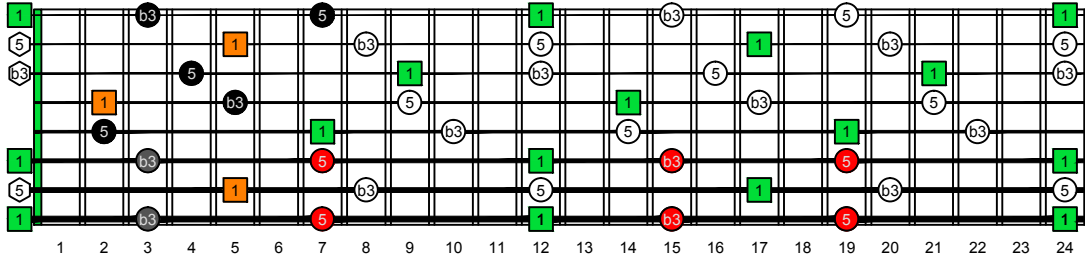

EDBAG octaves C natural - FINGERBOARD OCTAVE SHAPES

EDBAG octaves (Drop E : 8-string) E minor arpeggio - ENTIRE FINGERBOARD INTERVALS

EDBAG octaves (Drop E : 8-string) E minor arpeggio (3nps) ENTIRE FINGERBOARD INTERVALS : 8Em6Em4Dm2 box shape

EDBAG octaves (Drop E : 8-string) E minor arpeggio (3nps) ENTIRE FINGERBOARD INTERVALS : 7Dm4Dm2 box shape

EDBAG octaves (Drop E : 8-string) E minor arpeggio (3nps) ENTIRE FINGERBOARD INTERVALS : 7Bm5Bm2 box shape

EDBAG octaves (Drop E : 8-string) E minor arpeggio (3nps) ENTIRE FINGERBOARD INTERVALS : 7Bm5Am3 box shape

EDBAG octaves (Drop E : 8-string) E minor arpeggio (3nps) ENTIRE FINGERBOARD INTERVALS : 5Am3Gm1 box shape

EDBAG octaves (Drop E : 8-string) E minor arpeggio (3nps) ENTIRE FINGERBOARD INTERVALS : 8Em6Em4Dm2 box shape at 12