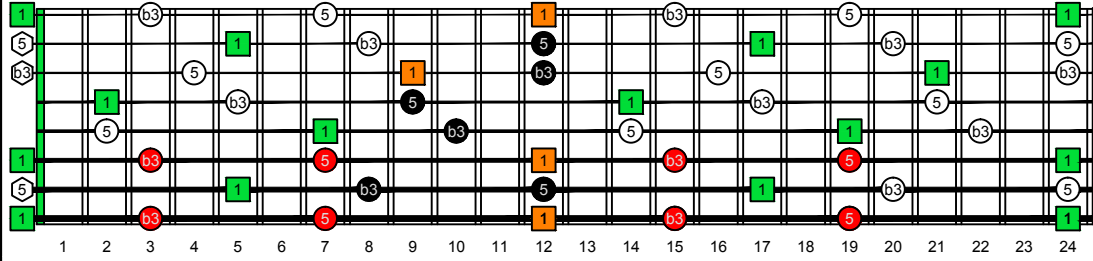

EDBAG octaves C natural - FINGERBOARD OCTAVE SHAPES

EDBAG octaves (Drop E : 8-string) E minor arpeggio - ENTIRE FINGERBOARD INTERVALS

EDBAG octaves (Drop E : 8-string) E minor arpeggio (3nps) ENTIRE FINGERBOARD INTERVALS : 8Em6Em4Dm2 box shape

EDBAG octaves (Drop E : 8-string) E minor arpeggio (3nps) ENTIRE FINGERBOARD INTERVALS : 7Dm4Dm2 box shape

EDBAG octaves (Drop E : 8-string) E minor arpeggio (3nps) ENTIRE FINGERBOARD INTERVALS : 7Bm5Bm2 box shape

EDBAG octaves (Drop E : 8-string) E minor arpeggio (3nps) ENTIRE FINGERBOARD INTERVALS : 7Bm5Am3 box shape

EDBAG octaves (Drop E : 8-string) E minor arpeggio (3nps) ENTIRE FINGERBOARD INTERVALS : 5Am3Gm1 box shape

EDBAG octaves (Drop E : 8-string) E minor arpeggio (3nps) ENTIRE FINGERBOARD INTERVALS : 8Gm6Gm3Gm1 box shape

EDBAG octaves (Drop E : 8-string) E minor arpeggio (3nps) ENTIRE FINGERBOARD INTERVALS : 8Em6Em4Em1 box shape