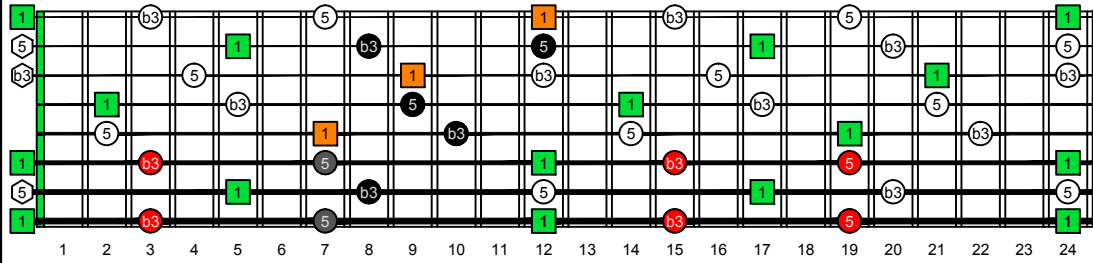

EDBAG octaves C natural - FINGERBOARD OCTAVE SHAPES

EDBAG octaves (Drop E : 8-string) E minor arpeggio - ENTIRE FINGERBOARD INTERVALS

EDBAG octaves (Drop E : 8-string) E minor arpeggio (3nps) ENTIRE FINGERBOARD INTERVALS : 8Em6Em4Dm2 box shape

EDBAG octaves (Drop E : 8-string) E minor arpeggio (3nps) ENTIRE FINGERBOARD INTERVALS : 7Dm4Dm2 box shape

EDBAG octaves (Drop E : 8-string) E minor arpeggio (3nps) ENTIRE FINGERBOARD INTERVALS : 7Bm5Bm2 box shape

EDBAG octaves (Drop E : 8-string) E minor arpeggio (3nps) ENTIRE FINGERBOARD INTERVALS : 7Bm5Am3 box shape

EDBAG octaves (Drop E : 8-string) E minor arpeggio (3nps) ENTIRE FINGERBOARD INTERVALS : 5Am3Gm1 box shape

EDBAG octaves (Drop E : 8-string) E minor arpeggio (3nps) ENTIRE FINGERBOARD INTERVALS : 8Gm6Gm3Gm1 box shape

EDBAG octaves (Drop E : 8-string) E minor arpeggio (3nps) ENTIRE FINGERBOARD INTERVALS : 8Em6Em4Em1 box shape