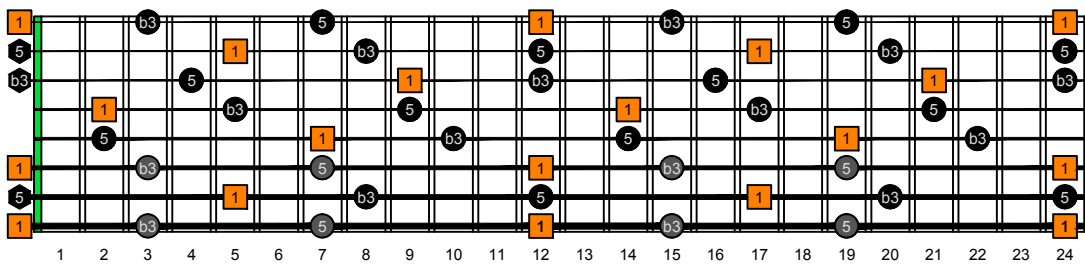

EDBAG octaves C natural - FINGERBOARD OCTAVE SHAPES

EDBAG octaves (Drop E : 8-string) E minor arpeggio - ENTIRE FINGERBOARD INTERVALS

EDBAG octaves (Drop E : 8-string) E minor arpeggio (3nps) ENTIRE FINGERBOARD INTERVALS : 8Em6Em4Dm2 box shape

EDBAG octaves (Drop E : 8-string) E minor arpeggio (3nps) ENTIRE FINGERBOARD INTERVALS : 7Dm4Dm2 box shape

EDBAG octaves (Drop E : 8-string) E minor arpeggio (3nps) ENTIRE FINGERBOARD INTERVALS : 7Bm5Bm2 box shape

EDBAG octaves (Drop E : 8-string) E minor arpeggio (3nps) ENTIRE FINGERBOARD INTERVALS : 7Bm5Am3 box shape

EDBAG octaves (Drop E : 8-string) E minor arpeggio (3nps) ENTIRE FINGERBOARD INTERVALS : 5Am3Gm1 box shape

EDBAG octaves (Drop E : 8-string) E minor arpeggio (3nps) ENTIRE FINGERBOARD INTERVALS : 8Em6Em4Dm2 box shape at 12