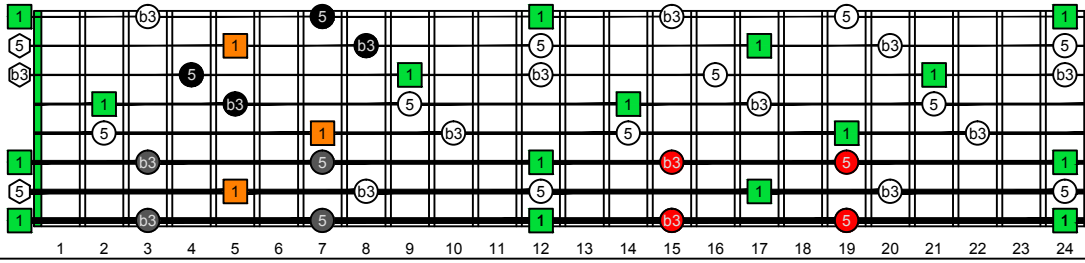

EDBAG octaves C natural - FINGERBOARD OCTAVE SHAPES

EDBAG octaves (Drop E : 8-string) E minor arpeggio - ENTIRE FINGERBOARD INTERVALS

EDBAG octaves (Drop E : 8-string) E minor arpeggio (3nps) ENTIRE FINGERBOARD INTERVALS : 8Em6Em4Dm2 box shape

EDBAG octaves (Drop E : 8-string) E minor arpeggio (3nps) ENTIRE FINGERBOARD INTERVALS : 7Dm4Dm2 box shape

EDBAG octaves (Drop E : 8-string) E minor arpeggio (3nps) ENTIRE FINGERBOARD INTERVALS : 7Bm5Bm2 box shape

EDBAG octaves (Drop E : 8-string) E minor arpeggio (3nps) ENTIRE FINGERBOARD INTERVALS : 7Bm5Am3 box shape

EDBAG octaves (Drop E : 8-string) E minor arpeggio (3nps) ENTIRE FINGERBOARD INTERVALS : 5Am3Gm1 box shape

EDBAG octaves (Drop E : 8-string) E minor arpeggio (3nps) ENTIRE FINGERBOARD INTERVALS : 8Em6Em4Dm2 box shape at 12