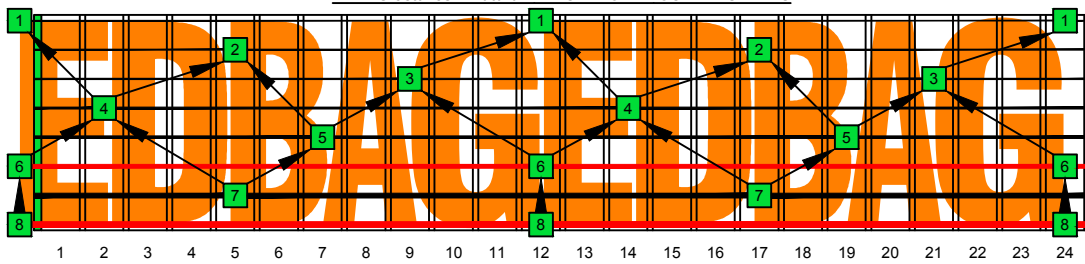

EDBAG octaves C natural - FINGERBOARD OCTAVE SHAPES

EDBAG octaves (Drop E : 8-string) E minor arpeggio - ENTIRE FINGERBOARD INTERVALS

EDBAG octaves (Drop E : 8-string) E minor arpeggio (3nps) ENTIRE FINGERBOARD INTERVALS : 8Em6Em4Dm2 box shape

EDBAG octaves (Drop E : 8-string) E minor arpeggio (3nps) ENTIRE FINGERBOARD INTERVALS : 7Dm4Dm2 box shape

EDBAG octaves (Drop E : 8-string) E minor arpeggio (3nps) ENTIRE FINGERBOARD INTERVALS : 7Bm5Bm2 box shape

EDBAG octaves (Drop E : 8-string) E minor arpeggio (3nps) ENTIRE FINGERBOARD INTERVALS : 7Bm5Am3 box shape

EDBAG octaves (Drop E : 8-string) E minor arpeggio (3nps) ENTIRE FINGERBOARD INTERVALS : 5Am3Gm1 box shape

EDBAG octaves (Drop E : 8-string) E minor arpeggio (3nps) ENTIRE FINGERBOARD INTERVALS : 8Em6Em4Dm2 box shape at 12