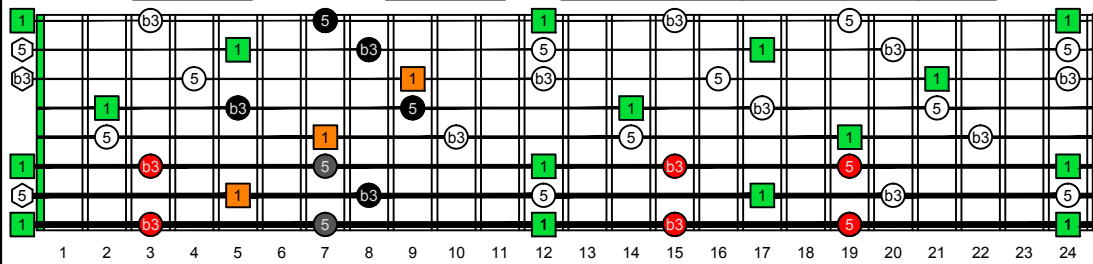

EDBAG octaves C natural - FINGERBOARD OCTAVE SHAPES

EDBAG octaves (Drop E : 8-string) E minor arpeggio - ENTIRE FINGERBOARD INTERVALS

EDBAG octaves (Drop E : 8-string) E minor arpeggio (3nps) ENTIRE FINGERBOARD INTERVALS : 8Em6Em4Dm2 box shape

EDBAG octaves (Drop E : 8-string) E minor arpeggio (3nps) ENTIRE FINGERBOARD INTERVALS : 7Dm4Dm2 box shape

EDBAG octaves (Drop E : 8-string) E minor arpeggio (3nps) ENTIRE FINGERBOARD INTERVALS : 7Bm5Bm2 box shape

EDBAG octaves (Drop E : 8-string) E minor arpeggio (3nps) ENTIRE FINGERBOARD INTERVALS : 7Bm5Am3 box shape

EDBAG octaves (Drop E : 8-string) E minor arpeggio (3nps) ENTIRE FINGERBOARD INTERVALS : 5Am3Gm1 box shape

EDBAG octaves (Drop E : 8-string) E minor arpeggio (3nps) ENTIRE FINGERBOARD INTERVALS : 8Em6Em4Dm2 box shape at 12