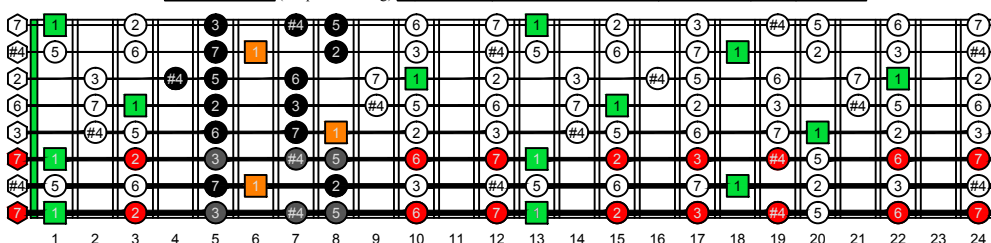

BAGED octaves C natural - FINGERBOARD OCTAVE SHAPES

EDBAG octaves (Drop E : 8-string) F lydian mode - ENTIRE FINGERBOARD INTERVALS

EDBAG octaves (Drop E : 8-string) F lydian mode ENTIRE FINGERBOARD INTERVALS : 8E6E4E1 box shape

EDBAG octaves (Drop E : 8-string) F lydian mode ENTIRE FINGERBOARD INTERVALS : 7D4D2 box shape

EDBAG octaves (Drop E : 8-string) F lydian mode ENTIRE FINGERBOARD INTERVALS : 7B5B2 box shape

EDBAG octaves (Drop E : 8-string) F lydian mode ENTIRE FINGERBOARD INTERVALS : 5A3 box shape

EDBAG octaves (Drop E : 8-string) F lydian mode ENTIRE FINGERBOARD INTERVALS : 8G6G3G1 box shape

EDBAG octaves (Drop E : 8-string) F lydian mode ENTIRE FINGERBOARD INTERVALS : 8E6E4E1 box shape at 12