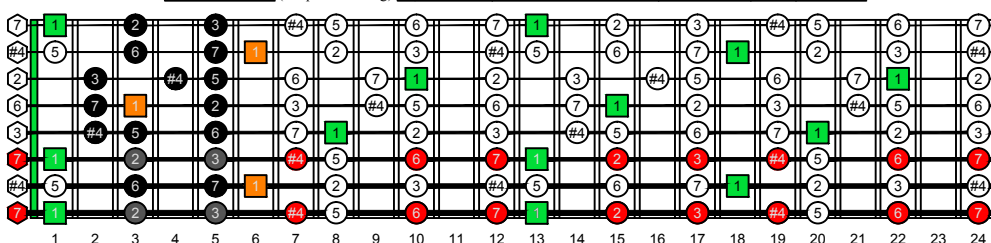

BAGED octaves C natural - FINGERBOARD OCTAVE SHAPES

EDBAG octaves (Drop E : 8-string) F lydian mode - ENTIRE FINGERBOARD INTERVALS

EDBAG octaves (Drop E : 8-string) F lydian mode ENTIRE FINGERBOARD INTERVALS : 8E6E4E1 box shape

EDBAG octaves (Drop E : 8-string) F lydian mode ENTIRE FINGERBOARD INTERVALS : 7D4D2 box shape

EDBAG octaves (Drop E : 8-string) F lydian mode ENTIRE FINGERBOARD INTERVALS : 7B5B2 box shape

EDBAG octaves (Drop E : 8-string) F lydian mode ENTIRE FINGERBOARD INTERVALS : 5A3 box shape

EDBAG octaves (Drop E : 8-string) F lydian mode ENTIRE FINGERBOARD INTERVALS : 8G6G3G1 box shape

EDBAG octaves (Drop E : 8-string) F lydian mode ENTIRE FINGERBOARD INTERVALS : 8E6E4E1 box shape at 12