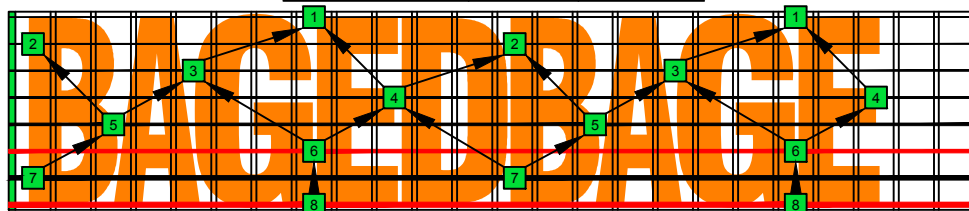

BAGED octaves C natural - FINGERBOARD OCTAVE SHAPES

EDBAG octaves (Drop E : 8-string) F lydian mode - ENTIRE FINGERBOARD INTERVALS

EDBAG octaves (Drop E : 8-string) F lydian mode ENTIRE FINGERBOARD INTERVALS : 8E6E4E1 box shape

EDBAG octaves (Drop E : 8-string) F lydian mode ENTIRE FINGERBOARD INTERVALS : 7D4D2 box shape

EDBAG octaves (Drop E : 8-string) F lydian mode ENTIRE FINGERBOARD INTERVALS : 7B5B2 box shape

EDBAG octaves (Drop E : 8-string) F lydian mode ENTIRE FINGERBOARD INTERVALS : 5A3 box shape

EDBAG octaves (Drop E : 8-string) F lydian mode ENTIRE FINGERBOARD INTERVALS : 8G6G3G1 box shape

EDBAG octaves (Drop E : 8-string) F lydian mode ENTIRE FINGERBOARD INTERVALS : 8E6E4E1 box shape at 12