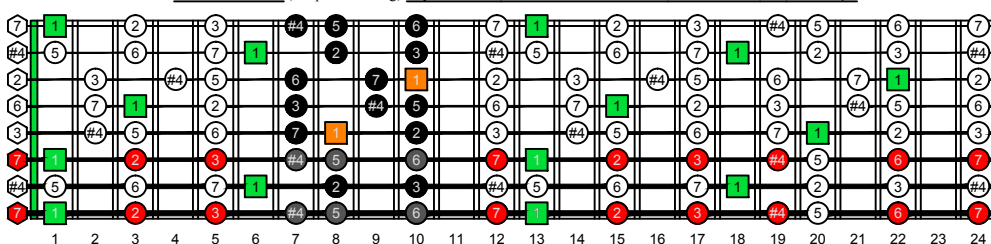

BAGED octaves C natural - FINGERBOARD OCTAVE SHAPES

EDBAG octaves (Drop E : 8-string) F lydian mode - ENTIRE FINGERBOARD INTERVALS

EDBAG octaves (Drop E : 8-string) F lydian mode ENTIRE FINGERBOARD INTERVALS : 8E6E4E1 box shape

EDBAG octaves (Drop E : 8-string) F lydian mode ENTIRE FINGERBOARD INTERVALS : 7D4D2 box shape

EDBAG octaves (Drop E : 8-string) F lydian mode ENTIRE FINGERBOARD INTERVALS : 7B5B2 box shape

EDBAG octaves (Drop E : 8-string) F lydian mode ENTIRE FINGERBOARD INTERVALS : 5A3 box shape

EDBAG octaves (Drop E : 8-string) F lydian mode ENTIRE FINGERBOARD INTERVALS : 8G6G3G1 box shape

EDBAG octaves (Drop E : 8-string) F lydian mode ENTIRE FINGERBOARD INTERVALS : 8E6E4E1 box shape at 12