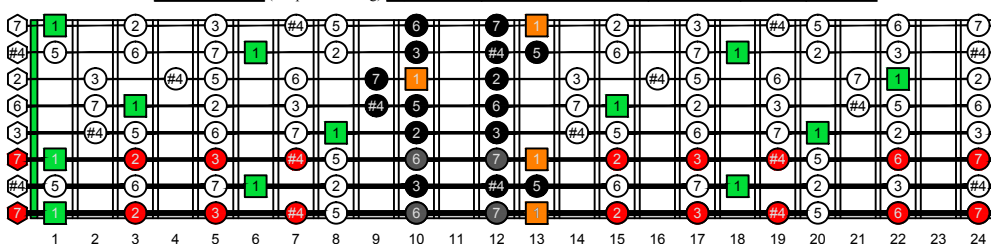

BAGED octaves C natural - FINGERBOARD OCTAVE SHAPES

EDBAG octaves (Drop E : 8-string) F lydian mode - ENTIRE FINGERBOARD INTERVALS

EDBAG octaves (Drop E : 8-string) F lydian mode ENTIRE FINGERBOARD INTERVALS : 8E6E4E1 box shape

EDBAG octaves (Drop E : 8-string) F lydian mode ENTIRE FINGERBOARD INTERVALS : 7D4D2 box shape

EDBAG octaves (Drop E : 8-string) F lydian mode ENTIRE FINGERBOARD INTERVALS : 7B5B2 box shape

EDBAG octaves (Drop E : 8-string) F lydian mode ENTIRE FINGERBOARD INTERVALS : 5A3 box shape

EDBAG octaves (Drop E : 8-string) F lydian mode ENTIRE FINGERBOARD INTERVALS : 8G6G3G1 box shape

EDBAG octaves (Drop E : 8-string) F lydian mode ENTIRE FINGERBOARD INTERVALS : 8E6E4E1 box shape at 12