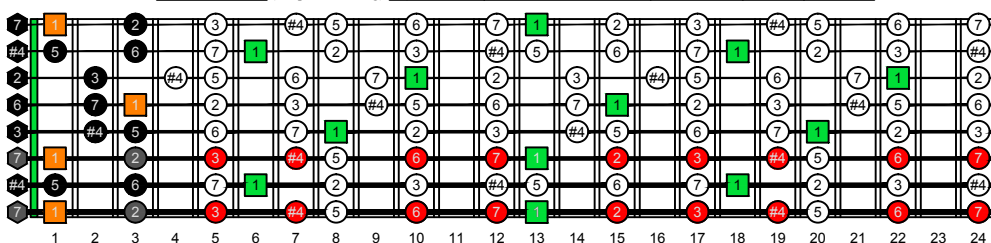

BAGED octaves C natural - FINGERBOARD OCTAVE SHAPES

EDBAG octaves (Drop E : 8-string) F lydian mode - ENTIRE FINGERBOARD INTERVALS

EDBAG octaves (Drop E : 8-string) F lydian mode ENTIRE FINGERBOARD INTERVALS : 8E6E4E1 box shape

EDBAG octaves (Drop E : 8-string) F lydian mode ENTIRE FINGERBOARD INTERVALS : 7D4D2 box shape

EDBAG octaves (Drop E : 8-string) F lydian mode ENTIRE FINGERBOARD INTERVALS : 7B5B2 box shape

EDBAG octaves (Drop E : 8-string) F lydian mode ENTIRE FINGERBOARD INTERVALS : 5A3 box shape

EDBAG octaves (Drop E : 8-string) F lydian mode ENTIRE FINGERBOARD INTERVALS : 8G6G3G1 box shape

EDBAG octaves (Drop E : 8-string) F lydian mode ENTIRE FINGERBOARD INTERVALS : 8E6E4E1 box shape at 12