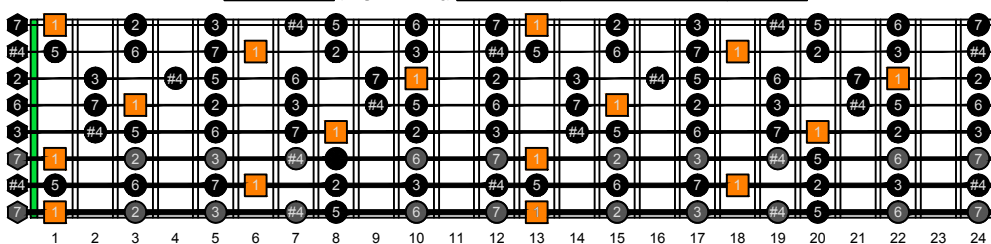

BAGED octaves C natural - FINGERBOARD OCTAVE SHAPES

EDBAG octaves (Drop E : 8-string) F lydian mode - ENTIRE FINGERBOARD INTERVALS

EDBAG octaves (Drop E : 8-string) F lydian mode ENTIRE FINGERBOARD INTERVALS : 8E6E4E1 box shape

EDBAG octaves (Drop E : 8-string) F lydian mode ENTIRE FINGERBOARD INTERVALS : 7D4D2 box shape

EDBAG octaves (Drop E : 8-string) F lydian mode ENTIRE FINGERBOARD INTERVALS : 7B5B2 box shape

EDBAG octaves (Drop E : 8-string) F lydian mode ENTIRE FINGERBOARD INTERVALS : 5A3 box shape

EDBAG octaves (Drop E : 8-string) F lydian mode ENTIRE FINGERBOARD INTERVALS : 8G6G3G1 box shape

EDBAG octaves (Drop E : 8-string) F lydian mode ENTIRE FINGERBOARD INTERVALS : 8E6E4E1 box shape at 12