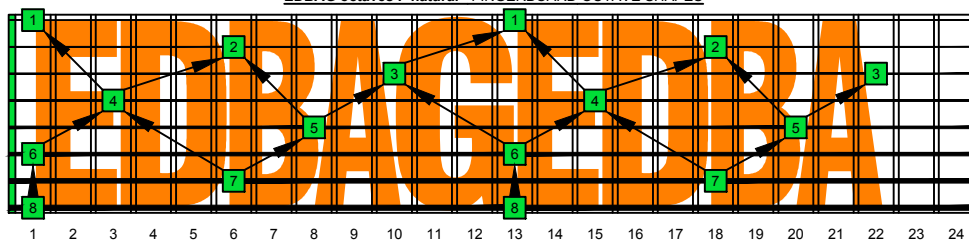

EDBG octaves F natural - FINGERBOARD OCTAVE SHAPES

EDBG octaves (Drop E : 8-string) F major arpeggio - ENTIRE FINGERBOARD NOTE NAMES

EDBG octaves (Drop E : 8-string) F major arpeggio ENTIRE FINGERBOARD NOTE NAMES : 8E6E4E1 box shape

EDBG octaves (Drop E : 8-string) F major arpeggio ENTIRE FINGERBOARD NOTE NAMES : 7D4D2 box shape

EDBG octaves (Drop E : 8-string) F major arpeggio ENTIRE FINGERBOARD NOTE NAMES : 7B5B2 box shape

EDBG octaves (Drop E : 8-string) F major arpeggio ENTIRE FINGERBOARD NOTE NAMES : 5A3 box shape

EDBG octaves (Drop E : 8-string) F major arpeggio ENTIRE FINGERBOARD NOTE NAMES : 8G6G3G1 box shape

EDBG octaves (Drop E : 8-string) F major arpeggio ENTIRE FINGERBOARD NOTE NAMES : 8E6E4E1 box shape at 12