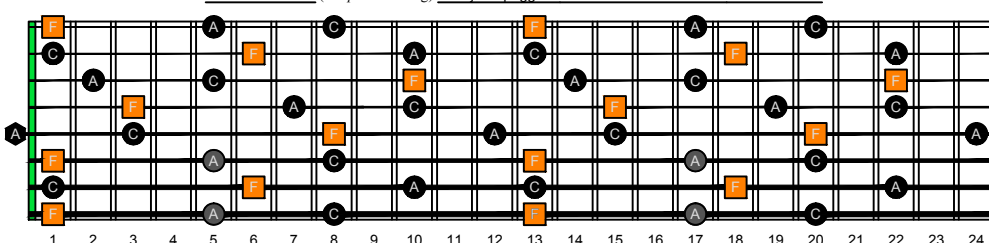

EDBG octaves F natural - FINGERBOARD OCTAVE SHAPES

EDBG octaves (Drop E : 8-string) F major arpeggio - ENTIRE FINGERBOARD NOTE NAMES

EDBG octaves (Drop E : 8-string) F major arpeggio ENTIRE FINGERBOARD NOTE NAMES : 8E6E4E1 box shape

EDBG octaves (Drop E : 8-string) F major arpeggio ENTIRE FINGERBOARD NOTE NAMES : 7D4D2 box shape

EDBG octaves (Drop E : 8-string) F major arpeggio ENTIRE FINGERBOARD NOTE NAMES : 7B5B2 box shape

EDBG octaves (Drop E : 8-string) F major arpeggio ENTIRE FINGERBOARD NOTE NAMES : 5A3 box shape

EDBG octaves (Drop E : 8-string) F major arpeggio ENTIRE FINGERBOARD NOTE NAMES : 8G6G3G1 box shape

EDBG octaves (Drop E : 8-string) F major arpeggio ENTIRE FINGERBOARD NOTE NAMES : 8E6E4E1 box shape at 12