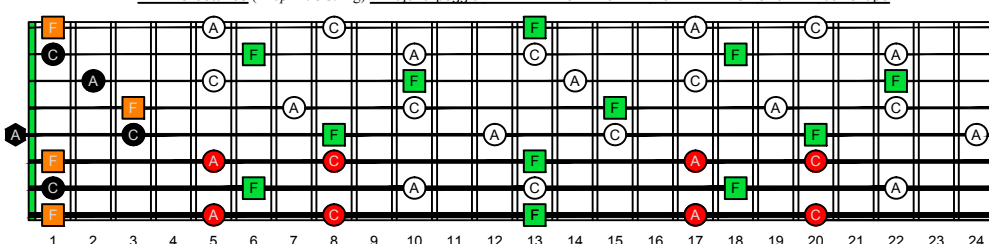

EDBG octaves F natural - FINGERBOARD OCTAVE SHAPES

EDBG octaves (Drop E : 8-string) F major arpeggio - ENTIRE FINGERBOARD NOTE NAMES

EDBG octaves (Drop E : 8-string) F major arpeggio ENTIRE FINGERBOARD NOTE NAMES : 8E6E4E1 box shape

EDBG octaves (Drop E : 8-string) F major arpeggio ENTIRE FINGERBOARD NOTE NAMES : 7D4D2 box shape

EDBG octaves (Drop E : 8-string) F major arpeggio ENTIRE FINGERBOARD NOTE NAMES : 7B5B2 box shape

EDBG octaves (Drop E : 8-string) F major arpeggio ENTIRE FINGERBOARD NOTE NAMES : 5A3 box shape

EDBG octaves (Drop E : 8-string) F major arpeggio ENTIRE FINGERBOARD NOTE NAMES : 8G6G3G1 box shape

EDBG octaves (Drop E : 8-string) F major arpeggio ENTIRE FINGERBOARD NOTE NAMES : 8E6E4E1 box shape at 12