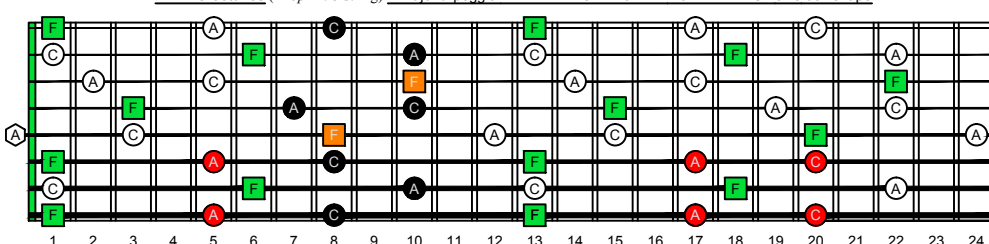

EDBG octaves F natural - FINGERBOARD OCTAVE SHAPES

EDBG octaves (Drop E : 8-string) F major arpeggio - ENTIRE FINGERBOARD NOTE NAMES

EDBG octaves (Drop E : 8-string) F major arpeggio ENTIRE FINGERBOARD NOTE NAMES : 8E6E4E1 box shape

EDBG octaves (Drop E : 8-string) F major arpeggio ENTIRE FINGERBOARD NOTE NAMES : 7D4D2 box shape

EDBG octaves (Drop E : 8-string) F major arpeggio ENTIRE FINGERBOARD NOTE NAMES : 7B5B2 box shape

EDBG octaves (Drop E : 8-string) F major arpeggio ENTIRE FINGERBOARD NOTE NAMES : 5A3 box shape

EDBG octaves (Drop E : 8-string) F major arpeggio ENTIRE FINGERBOARD NOTE NAMES : 8G6G3G1 box shape

EDBG octaves (Drop E : 8-string) F major arpeggio ENTIRE FINGERBOARD NOTE NAMES : 8E6E4E1 box shape at 12