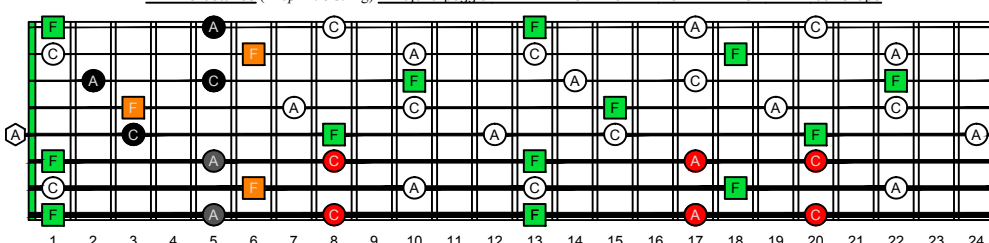

EDBG octaves F natural - FINGERBOARD OCTAVE SHAPES

EDBG octaves (Drop E : 8-string) F major arpeggio - ENTIRE FINGERBOARD NOTE NAMES

EDBG octaves (Drop E : 8-string) F major arpeggio ENTIRE FINGERBOARD NOTE NAMES : 8E6E4E1 box shape

EDBG octaves (Drop E : 8-string) F major arpeggio ENTIRE FINGERBOARD NOTE NAMES : 7D4D2 box shape

EDBG octaves (Drop E : 8-string) F major arpeggio ENTIRE FINGERBOARD NOTE NAMES : 7B5B2 box shape

EDBG octaves (Drop E : 8-string) F major arpeggio ENTIRE FINGERBOARD NOTE NAMES : 5A3 box shape

EDBG octaves (Drop E : 8-string) F major arpeggio ENTIRE FINGERBOARD NOTE NAMES : 8G6G3G1 box shape

EDBG octaves (Drop E : 8-string) F major arpeggio ENTIRE FINGERBOARD NOTE NAMES : 8E6E4E1 box shape at 12