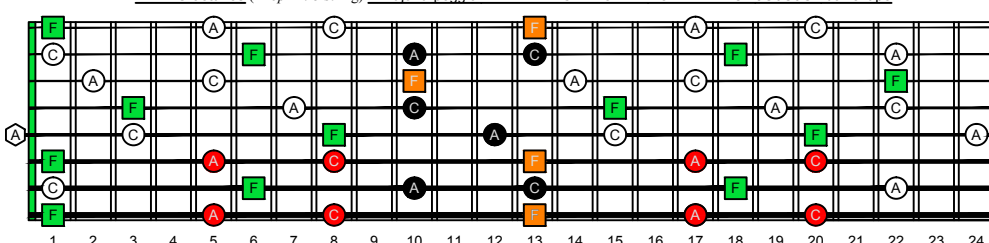

EDBG octaves F natural - FINGERBOARD OCTAVE SHAPES

EDBG octaves (Drop E : 8-string) F major arpeggio - ENTIRE FINGERBOARD NOTE NAMES

EDBG octaves (Drop E : 8-string) F major arpeggio ENTIRE FINGERBOARD NOTE NAMES : 8E6E4E1 box shape

EDBG octaves (Drop E : 8-string) F major arpeggio ENTIRE FINGERBOARD NOTE NAMES : 7D4D2 box shape

EDBG octaves (Drop E : 8-string) F major arpeggio ENTIRE FINGERBOARD NOTE NAMES : 7B5B2 box shape

EDBG octaves (Drop E : 8-string) F major arpeggio ENTIRE FINGERBOARD NOTE NAMES : 5A3 box shape

EDBG octaves (Drop E : 8-string) F major arpeggio ENTIRE FINGERBOARD NOTE NAMES : 8G6G3G1 box shape

EDBG octaves (Drop E : 8-string) F major arpeggio ENTIRE FINGERBOARD NOTE NAMES : 8E6E4E1 box shape at 12