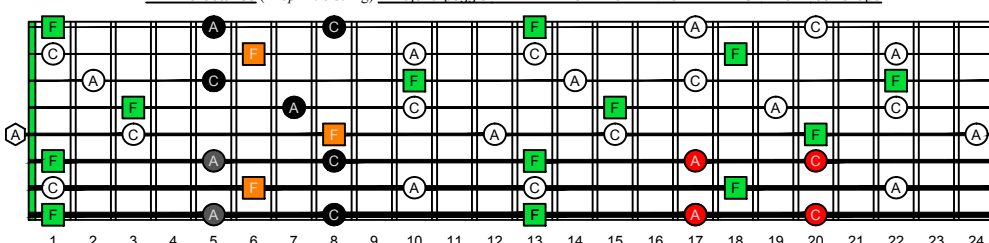

EDBG octaves F natural - FINGERBOARD OCTAVE SHAPES

EDBG octaves (Drop E : 8-string) F major arpeggio - ENTIRE FINGERBOARD NOTE NAMES

EDBG octaves (Drop E : 8-string) F major arpeggio ENTIRE FINGERBOARD NOTE NAMES : 8E6E4E1 box shape

EDBG octaves (Drop E : 8-string) F major arpeggio ENTIRE FINGERBOARD NOTE NAMES : 7D4D2 box shape

EDBG octaves (Drop E : 8-string) F major arpeggio ENTIRE FINGERBOARD NOTE NAMES : 7B5B2 box shape

EDBG octaves (Drop E : 8-string) F major arpeggio ENTIRE FINGERBOARD NOTE NAMES : 5A3 box shape

EDBG octaves (Drop E : 8-string) F major arpeggio ENTIRE FINGERBOARD NOTE NAMES : 8G6G3G1 box shape

EDBG octaves (Drop E : 8-string) F major arpeggio ENTIRE FINGERBOARD NOTE NAMES : 8E6E4E1 box shape at 12