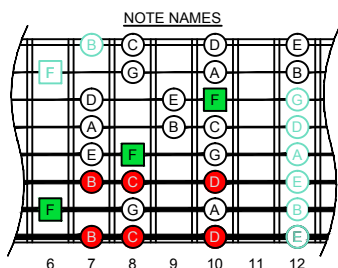

F lydian mode  
**EDBAG**  
octaves  
Drop E  
8-string  
box shapes

F lydian mode  
SEMITONOMETER

**BA**  
7B5A3  
BOX  
SHAPE  
(3nps)

www.cagedoctaves.com

Zon Brookes

EDBAG octaves (Drop E : 8-string) F lydian mode (3nps) : 7B5A3 box shape

EDBAG octaves (Drop E : 8-string) F lydian mode 3nps ENTIRE FINGERBOARD NOTE NAMES : 8E6E4E1 box shape

EDBAG octaves (Drop E : 8-string) F lydian mode 3nps ENTIRE FINGERBOARD INTERVALS : 8E6E4E1 box shape