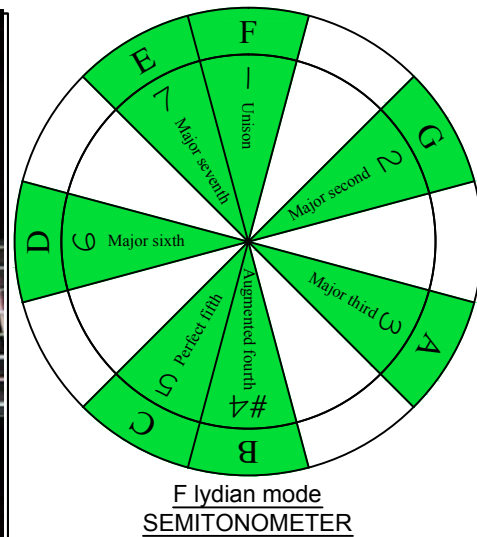

F lydian mode  
**EDBAG**  
octaves  
Drop E  
8-string  
box shapes

F lydian mode  
SEMITONOMETER

**BA**  
7B5A3  
BOX  
SHAPE  
(3nps)

www.cagedoctaves.com

Zon Brookes

EDBAG octaves (Drop E : 8-string) F lydian mode (3nps) : 7B5A3 box shape

EDBAG octaves (Drop E : 8-string) F lydian mode 3nps ENTIRE FINGERBOARD NOTE NAMES : 8E6E4E1 box shape

EDBAG octaves (Drop E : 8-string) F lydian mode 3nps ENTIRE FINGERBOARD INTERVALS : 8E6E4E1 box shape