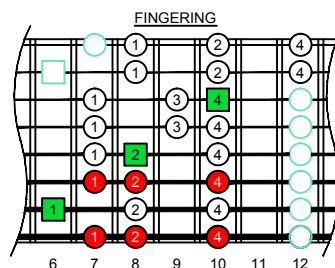

F lydian mode  
**EDBAG**  
octaves  
Drop E  
8-string  
box shapes

F lydian mode  
SEMITONOMETER

**BA**  
7B5A3  
BOX  
SHAPE  
(3nps)

www.cagedoctaves.com

Zon Brookes

EDBAG octaves (Drop E : 8-string) F lydian mode (3nps) : 7B5A3 box shape

EDBAG octaves (Drop E : 8-string) F lydian mode 3nps ENTIRE FINGERBOARD NOTE NAMES : 8E6E4E1 box shape

EDBAG octaves (Drop E : 8-string) F lydian mode 3nps ENTIRE FINGERBOARD INTERVALS : 8E6E4E1 box shape