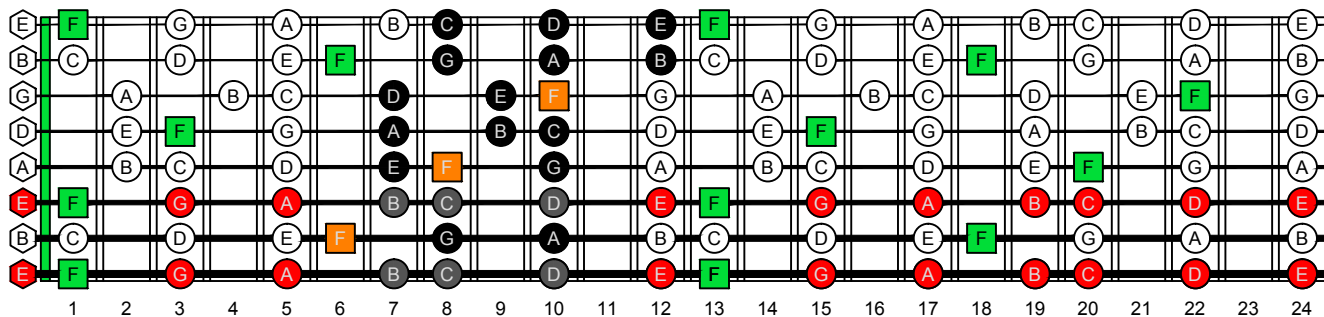

F lydian mode  
**EDBAG**  
octaves  
Drop E  
8-string  
box shapes

F lydian mode  
SEMITONOMETER

**BA**  
7B5A3  
BOX  
SHAPE  
(3nps)

www.cagedoctaves.com

Zon Brookes

EDBAG octaves (Drop E : 8-string) F lydian mode (3nps) : 7B5A3 box shape

EDBAG octaves (Drop E : 8-string) F lydian mode 3nps ENTIRE FINGERBOARD NOTE NAMES : 8E6E4E1 box shape

EDBAG octaves (Drop E : 8-string) F lydian mode 3nps ENTIRE FINGERBOARD INTERVALS : 8E6E4E1 box shape