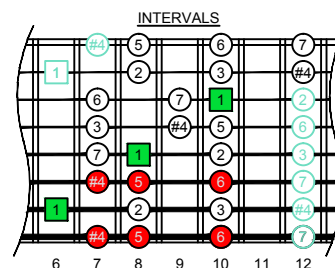

F lydian mode  
**EDBAG**  
octaves  
Drop E  
8-string  
box shapes

F lydian mode  
SEMITONOMETER

**BA**  
7B5A3  
BOX  
SHAPE  
(3nps)

www.cagedoctaves.com

Zon Brookes

EDBAG octaves (Drop E : 8-string) F lydian mode (3nps) : 7B5A3 box shape

EDBAG octaves (Drop E : 8-string) F lydian mode 3nps ENTIRE FINGERBOARD NOTE NAMES : 8E6E4E1 box shape

EDBAG octaves (Drop E : 8-string) F lydian mode 3nps ENTIRE FINGERBOARD INTERVALS : 8E6E4E1 box shape