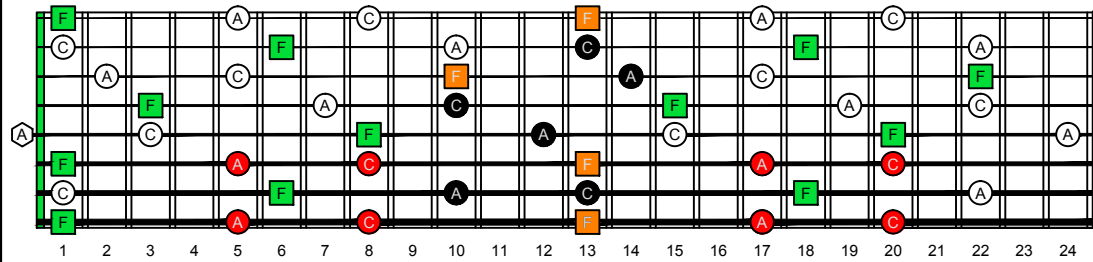

EDBAG octaves F natural - FINGERBOARD OCTAVE SHAPES

EDBAG octaves (Drop E : 8-string) F major arpeggio - ENTIRE FINGERBOARD NOTE NAMES

EDBAG octaves (Drop E : 8-string) F major arpeggio (3nps) ENTIRE FINGERBOARD NOTE NAMES : 7B5B2 box shape

EDBAG octaves (Drop E : 8-string) F major arpeggio (3nps) ENTIRE FINGERBOARD NOTE NAMES : 7B5A3 box shape

EDBAG octaves (Drop E : 8-string) F major arpeggio (3nps) ENTIRE FINGERBOARD NOTE NAMES : 5A3G1 box shape

EDBAG octaves (Drop E : 8-string) F major arpeggio (3nps) ENTIRE FINGERBOARD NOTE NAMES : 8G6G3G1 box shape

EDBAG octaves (Drop E : 8-string) F major arpeggio (3nps) ENTIRE FINGERBOARD NOTE NAMES : 8E6E4E1 box shape

EDBAG octaves (Drop E : 8-string) F major arpeggio (3nps) ENTIRE FINGERBOARD NOTE NAMES : 8E6E4D2 box shape

EDBAG octaves (Drop E : 8-string) F major arpeggio (3nps) ENTIRE FINGERBOARD NOTE NAMES : 7D4D2 box shape