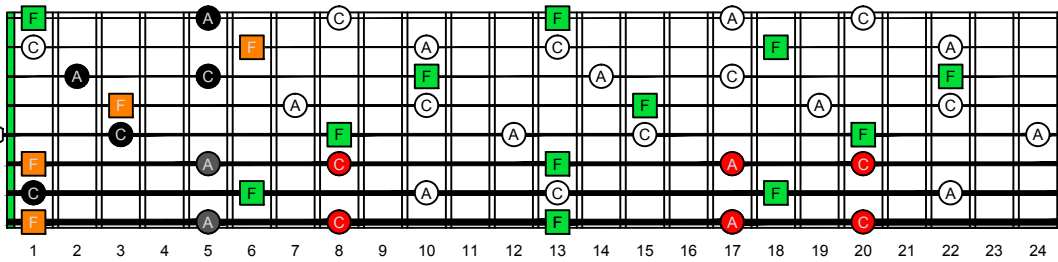

EDBAG octaves F natural - FINGERBOARD OCTAVE SHAPES

EDBAG octaves (Drop E : 8-string) F major arpeggio - ENTIRE FINGERBOARD NOTE NAMES

EDBAG octaves (Drop E : 8-string) F major arpeggio (3nps) ENTIRE FINGERBOARD NOTE NAMES : 7B5B2 box shape

EDBAG octaves (Drop E : 8-string) F major arpeggio (3nps) ENTIRE FINGERBOARD NOTE NAMES : 7B5A3 box shape

EDBAG octaves (Drop E : 8-string) F major arpeggio (3nps) ENTIRE FINGERBOARD NOTE NAMES : 5A3G1 box shape

EDBAG octaves (Drop E : 8-string) F major arpeggio (3nps) ENTIRE FINGERBOARD NOTE NAMES : 8G6G3G1 box shape

EDBAG octaves (Drop E : 8-string) F major arpeggio (3nps) ENTIRE FINGERBOARD NOTE NAMES : 8E6E4E1 box shape

EDBAG octaves (Drop E : 8-string) F major arpeggio (3nps) ENTIRE FINGERBOARD NOTE NAMES : 8E6E4D2 box shape

EDBAG octaves (Drop E : 8-string) F major arpeggio (3nps) ENTIRE FINGERBOARD NOTE NAMES : 7D4D2 box shape