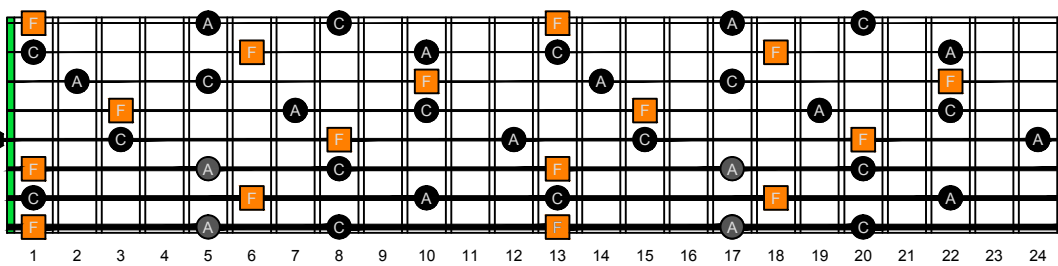

EDBAG octaves F natural - FINGERBOARD OCTAVE SHAPES

EDBAG octaves (Drop E : 8-string) F major arpeggio - ENTIRE FINGERBOARD NOTE NAMES

EDBAG octaves (Drop E : 8-string) F major arpeggio (3nps) ENTIRE FINGERBOARD NOTE NAMES : 7B5B2 box shape

EDBAG octaves (Drop E : 8-string) F major arpeggio (3nps) ENTIRE FINGERBOARD NOTE NAMES : 7B5A3 box shape

EDBAG octaves (Drop E : 8-string) F major arpeggio (3nps) ENTIRE FINGERBOARD NOTE NAMES : 5A3G1 box shape

EDBAG octaves (Drop E : 8-string) F major arpeggio (3nps) ENTIRE FINGERBOARD NOTE NAMES : 8G6G3G1 box shape

EDBAG octaves (Drop E : 8-string) F major arpeggio (3nps) ENTIRE FINGERBOARD NOTE NAMES : 8E6E4E1 box shape

EDBAG octaves (Drop E : 8-string) F major arpeggio (3nps) ENTIRE FINGERBOARD NOTE NAMES : 8E6E4D2 box shape

EDBAG octaves (Drop E : 8-string) F major arpeggio (3nps) ENTIRE FINGERBOARD NOTE NAMES : 7D4D2 box shape