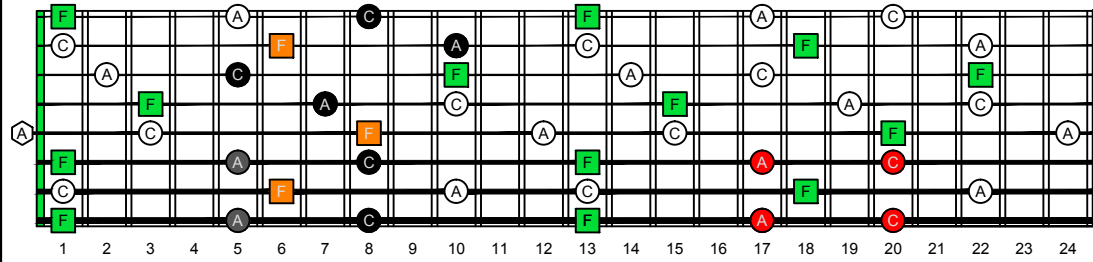

EDBAG octaves F natural - FINGERBOARD OCTAVE SHAPES

EDBAG octaves (Drop E : 8-string) F major arpeggio - ENTIRE FINGERBOARD NOTE NAMES

EDBAG octaves (Drop E : 8-string) F major arpeggio (3nps) ENTIRE FINGERBOARD NOTE NAMES : 7B5B2 box shape

EDBAG octaves (Drop E : 8-string) F major arpeggio (3nps) ENTIRE FINGERBOARD NOTE NAMES : 7B5A3 box shape

EDBAG octaves (Drop E : 8-string) F major arpeggio (3nps) ENTIRE FINGERBOARD NOTE NAMES : 5A3G1 box shape

EDBAG octaves (Drop E : 8-string) F major arpeggio (3nps) ENTIRE FINGERBOARD NOTE NAMES : 8G6G3G1 box shape

EDBAG octaves (Drop E : 8-string) F major arpeggio (3nps) ENTIRE FINGERBOARD NOTE NAMES : 8E6E4E1 box shape

EDBAG octaves (Drop E : 8-string) F major arpeggio (3nps) ENTIRE FINGERBOARD NOTE NAMES : 8E6E4D2 box shape

EDBAG octaves (Drop E : 8-string) F major arpeggio (3nps) ENTIRE FINGERBOARD NOTE NAMES : 7D4D2 box shape