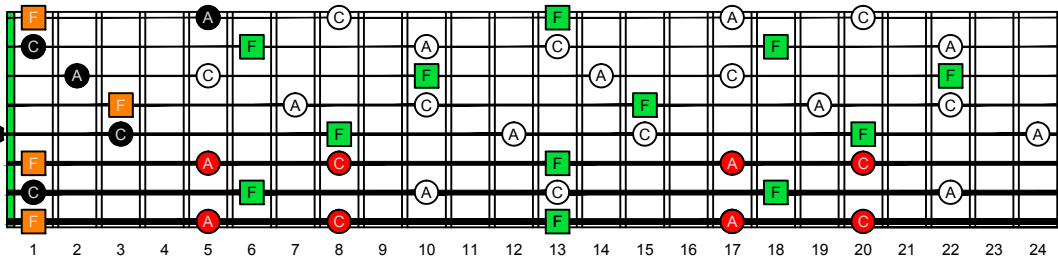

EDBAG octaves F natural - FINGERBOARD OCTAVE SHAPES

EDBAG octaves (Drop E : 8-string) F major arpeggio - ENTIRE FINGERBOARD NOTE NAMES

EDBAG octaves (Drop E : 8-string) F major arpeggio (3nps) ENTIRE FINGERBOARD NOTE NAMES : 7B5B2 box shape

EDBAG octaves (Drop E : 8-string) F major arpeggio (3nps) ENTIRE FINGERBOARD NOTE NAMES : 7B5A3 box shape

EDBAG octaves (Drop E : 8-string) F major arpeggio (3nps) ENTIRE FINGERBOARD NOTE NAMES : 5A3G1 box shape

EDBAG octaves (Drop E : 8-string) F major arpeggio (3nps) ENTIRE FINGERBOARD NOTE NAMES : 8G6G3G1 box shape

EDBAG octaves (Drop E : 8-string) F major arpeggio (3nps) ENTIRE FINGERBOARD NOTE NAMES : 8E6E4E1 box shape

EDBAG octaves (Drop E : 8-string) F major arpeggio (3nps) ENTIRE FINGERBOARD NOTE NAMES : 8E6E4D2 box shape

EDBAG octaves (Drop E : 8-string) F major arpeggio (3nps) ENTIRE FINGERBOARD NOTE NAMES : 7D4D2 box shape