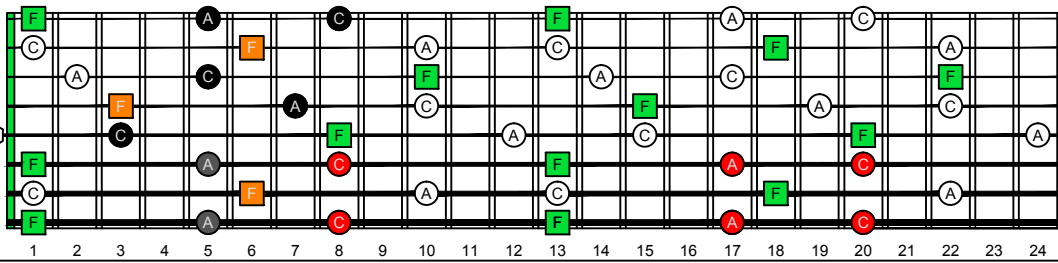

EDBAG octaves F natural - FINGERBOARD OCTAVE SHAPES

EDBAG octaves (Drop E : 8-string) F major arpeggio - ENTIRE FINGERBOARD NOTE NAMES

EDBAG octaves (Drop E : 8-string) F major arpeggio (3nps) ENTIRE FINGERBOARD NOTE NAMES : 7B5B2 box shape

EDBAG octaves (Drop E : 8-string) F major arpeggio (3nps) ENTIRE FINGERBOARD NOTE NAMES : 7B5A3 box shape

EDBAG octaves (Drop E : 8-string) F major arpeggio (3nps) ENTIRE FINGERBOARD NOTE NAMES : 5A3G1 box shape

EDBAG octaves (Drop E : 8-string) F major arpeggio (3nps) ENTIRE FINGERBOARD NOTE NAMES : 8G6G3G1 box shape

EDBAG octaves (Drop E : 8-string) F major arpeggio (3nps) ENTIRE FINGERBOARD NOTE NAMES : 8E6E4E1 box shape

EDBAG octaves (Drop E : 8-string) F major arpeggio (3nps) ENTIRE FINGERBOARD NOTE NAMES : 8E6E4D2 box shape

EDBAG octaves (Drop E : 8-string) F major arpeggio (3nps) ENTIRE FINGERBOARD NOTE NAMES : 7D4D2 box shape