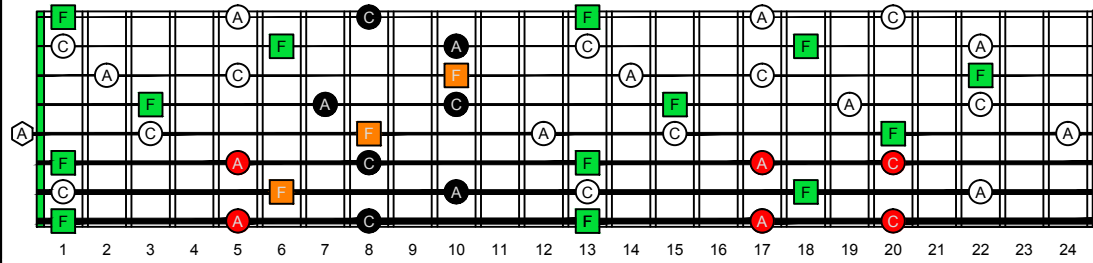

EDBAG octaves F natural - FINGERBOARD OCTAVE SHAPES

EDBAG octaves (Drop E : 8-string) F major arpeggio - ENTIRE FINGERBOARD NOTE NAMES

EDBAG octaves (Drop E : 8-string) F major arpeggio (3nps) ENTIRE FINGERBOARD NOTE NAMES : 7B5B2 box shape

EDBAG octaves (Drop E : 8-string) F major arpeggio (3nps) ENTIRE FINGERBOARD NOTE NAMES : 7B5A3 box shape

EDBAG octaves (Drop E : 8-string) F major arpeggio (3nps) ENTIRE FINGERBOARD NOTE NAMES : 5A3G1 box shape

EDBAG octaves (Drop E : 8-string) F major arpeggio (3nps) ENTIRE FINGERBOARD NOTE NAMES : 8G6G3G1 box shape

EDBAG octaves (Drop E : 8-string) F major arpeggio (3nps) ENTIRE FINGERBOARD NOTE NAMES : 8E6E4E1 box shape

EDBAG octaves (Drop E : 8-string) F major arpeggio (3nps) ENTIRE FINGERBOARD NOTE NAMES : 8E6E4D2 box shape

EDBAG octaves (Drop E : 8-string) F major arpeggio (3nps) ENTIRE FINGERBOARD NOTE NAMES : 7D4D2 box shape