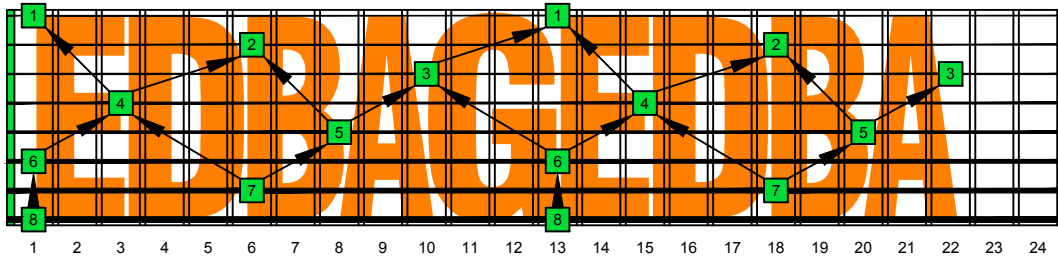

EDBAG octaves F natural - FINGERBOARD OCTAVE SHAPES

EDBAG octaves (Drop E : 8-string) F major arpeggio - ENTIRE FINGERBOARD NOTE NAMES

EDBAG octaves (Drop E : 8-string) F major arpeggio (3nps) ENTIRE FINGERBOARD NOTE NAMES : 7B5B2 box shape

EDBAG octaves (Drop E : 8-string) F major arpeggio (3nps) ENTIRE FINGERBOARD NOTE NAMES : 7B5A3 box shape

EDBAG octaves (Drop E : 8-string) F major arpeggio (3nps) ENTIRE FINGERBOARD NOTE NAMES : 5A3G1 box shape

EDBAG octaves (Drop E : 8-string) F major arpeggio (3nps) ENTIRE FINGERBOARD NOTE NAMES : 8G6G3G1 box shape

EDBAG octaves (Drop E : 8-string) F major arpeggio (3nps) ENTIRE FINGERBOARD NOTE NAMES : 8E6E4E1 box shape