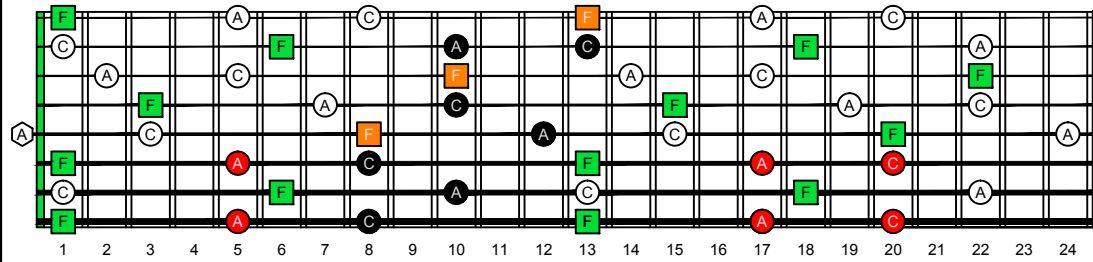

EDBAG octaves F natural - FINGERBOARD OCTAVE SHAPES

EDBAG octaves (Drop E : 8-string) F major arpeggio - ENTIRE FINGERBOARD NOTE NAMES

EDBAG octaves (Drop E : 8-string) F major arpeggio (3nps) ENTIRE FINGERBOARD NOTE NAMES : 7B5B2 box shape

EDBAG octaves (Drop E : 8-string) F major arpeggio (3nps) ENTIRE FINGERBOARD NOTE NAMES : 7B5A3 box shape

EDBAG octaves (Drop E : 8-string) F major arpeggio (3nps) ENTIRE FINGERBOARD NOTE NAMES : 5A3G1 box shape

EDBAG octaves (Drop E : 8-string) F major arpeggio (3nps) ENTIRE FINGERBOARD NOTE NAMES : 8G6G3G1 box shape

EDBAG octaves (Drop E : 8-string) F major arpeggio (3nps) ENTIRE FINGERBOARD NOTE NAMES : 8E6E4E1 box shape

EDBAG octaves (Drop E : 8-string) F major arpeggio (3nps) ENTIRE FINGERBOARD NOTE NAMES : 8E6E4D2 box shape

EDBAG octaves (Drop E : 8-string) F major arpeggio (3nps) ENTIRE FINGERBOARD NOTE NAMES : 7D4D2 box shape