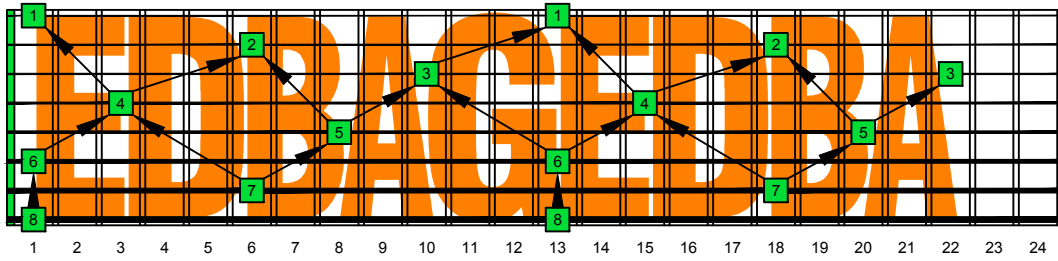

EDBAG octaves F natural - FINGERBOARD OCTAVE SHAPES

EDBAG octaves (Drop E : 8-string) F major arpeggio (3nps) - ENTIRE FINGERBOARD INTERVALS

EDBAG octaves (Drop E : 8-string) F major arpeggio (3nps) ENTIRE FINGERBOARD INTERVALS : 7B5B2 box shape

EDBAG octaves (Drop E : 8-string) F major arpeggio (3nps) ENTIRE FINGERBOARD INTERVALS : 7B5A3 box shape

EDBAG octaves (Drop E : 8-string) F major arpeggio (3nps) ENTIRE FINGERBOARD INTERVALS : 5A3G1 box shape

EDBAG octaves (Drop E : 8-string) F major arpeggio (3nps) ENTIRE FINGERBOARD INTERVALS : 8G6G3G1 box shape

EDBAG octaves (Drop E : 8-string) F major arpeggio (3nps) ENTIRE FINGERBOARD INTERVALS : 8E6E4E1 box shape

EDBAG octaves (Drop E : 8-string) F major arpeggio (3nps) ENTIRE FINGERBOARD INTERVALS : 7B5B2 box shape at 12