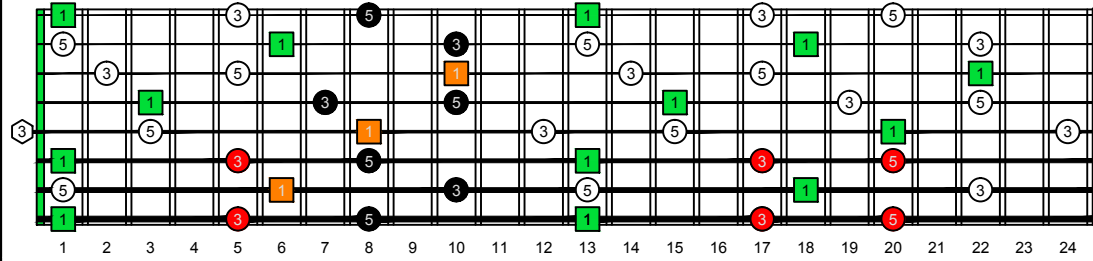

EDBAG octaves F natural - FINGERBOARD OCTAVE SHAPES

EDBAG octaves (Drop E : 8-string) F major arpeggio (3nps) - ENTIRE FINGERBOARD INTERVALS

EDBAG octaves (Drop E : 8-string) F major arpeggio (3nps) ENTIRE FINGERBOARD INTERVALS : 7B5B2 box shape

EDBAG octaves (Drop E : 8-string) F major arpeggio (3nps) ENTIRE FINGERBOARD INTERVALS : 7B5A3 box shape

EDBAG octaves (Drop E : 8-string) F major arpeggio (3nps) ENTIRE FINGERBOARD INTERVALS : 5A3G1 box shape

EDBAG octaves (Drop E : 8-string) F major arpeggio (3nps) ENTIRE FINGERBOARD INTERVALS : 8G6G3G1 box shape

EDBAG octaves (Drop E : 8-string) F major arpeggio (3nps) ENTIRE FINGERBOARD INTERVALS : 8E6E4E1 box shape

EDBAG octaves (Drop E : 8-string) F major arpeggio (3nps) ENTIRE FINGERBOARD INTERVALS : 8E6E4D2 box shape

EDBAG octaves (Drop E : 8-string) F major arpeggio (3nps) ENTIRE FINGERBOARD INTERVALS : 7D4D2 box shape