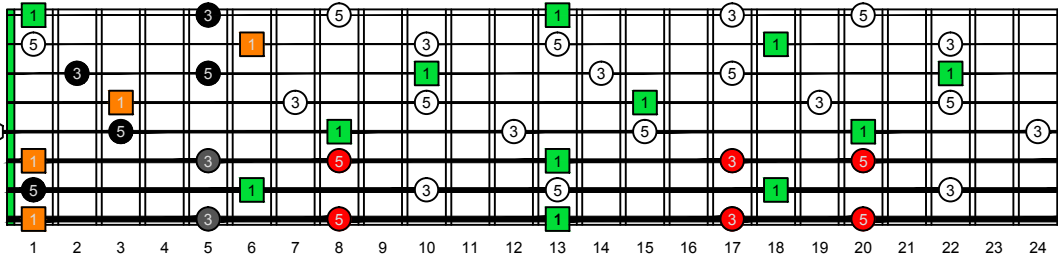

EDBAG octaves F natural - FINGERBOARD OCTAVE SHAPES

EDBAG octaves (Drop E : 8-string) F major arpeggio (3nps) - ENTIRE FINGERBOARD INTERVALS

EDBAG octaves (Drop E : 8-string) F major arpeggio (3nps) ENTIRE FINGERBOARD INTERVALS : 7B5B2 box shape

EDBAG octaves (Drop E : 8-string) F major arpeggio (3nps) ENTIRE FINGERBOARD INTERVALS : 7B5A3 box shape

EDBAG octaves (Drop E : 8-string) F major arpeggio (3nps) ENTIRE FINGERBOARD INTERVALS : 5A3G1 box shape

EDBAG octaves (Drop E : 8-string) F major arpeggio (3nps) ENTIRE FINGERBOARD INTERVALS : 8G6G3G1 box shape

EDBAG octaves (Drop E : 8-string) F major arpeggio (3nps) ENTIRE FINGERBOARD INTERVALS : 8E6E4E1 box shape

EDBAG octaves (Drop E : 8-string) F major arpeggio (3nps) ENTIRE FINGERBOARD INTERVALS : 7B5B2 box shape at 12