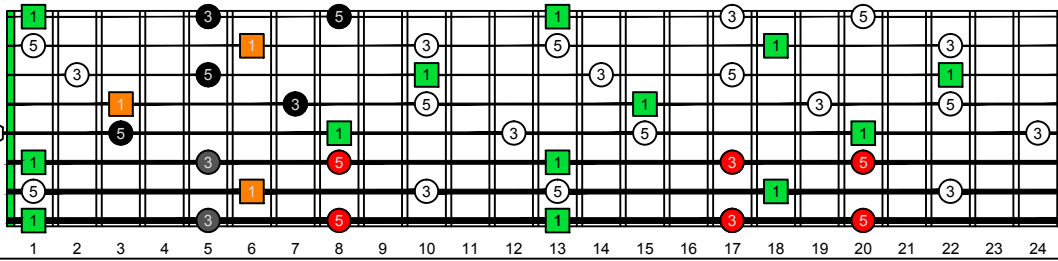

EDBAG octaves F natural - FINGERBOARD OCTAVE SHAPES

EDBAG octaves (Drop E : 8-string) F major arpeggio (3nps) - ENTIRE FINGERBOARD INTERVALS

EDBAG octaves (Drop E : 8-string) F major arpeggio (3nps) ENTIRE FINGERBOARD INTERVALS : 7B5B2 box shape

EDBAG octaves (Drop E : 8-string) F major arpeggio (3nps) ENTIRE FINGERBOARD INTERVALS : 7B5A3 box shape

EDBAG octaves (Drop E : 8-string) F major arpeggio (3nps) ENTIRE FINGERBOARD INTERVALS : 5A3G1 box shape

EDBAG octaves (Drop E : 8-string) F major arpeggio (3nps) ENTIRE FINGERBOARD INTERVALS : 8G6G3G1 box shape

EDBAG octaves (Drop E : 8-string) F major arpeggio (3nps) ENTIRE FINGERBOARD INTERVALS : 8E6E4E1 box shape

EDBAG octaves (Drop E : 8-string) F major arpeggio (3nps) ENTIRE FINGERBOARD INTERVALS : 7B5B2 box shape at 12