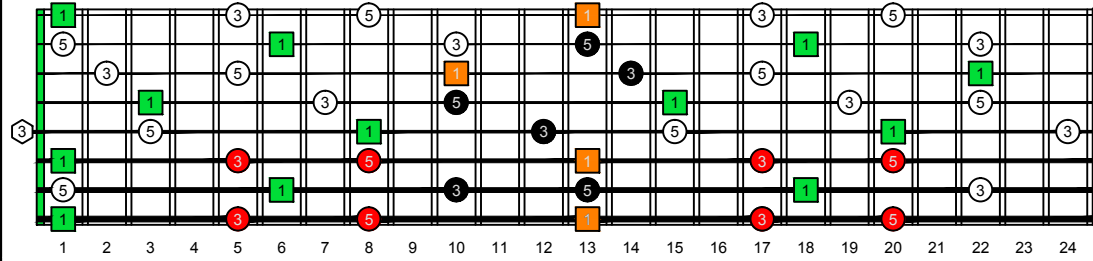

EDBAG octaves F natural - FINGERBOARD OCTAVE SHAPES

EDBAG octaves (Drop E : 8-string) F major arpeggio (3nps) - ENTIRE FINGERBOARD INTERVALS

EDBAG octaves (Drop E : 8-string) F major arpeggio (3nps) ENTIRE FINGERBOARD INTERVALS : 7B5B2 box shape

EDBAG octaves (Drop E : 8-string) F major arpeggio (3nps) ENTIRE FINGERBOARD INTERVALS : 7B5A3 box shape

EDBAG octaves (Drop E : 8-string) F major arpeggio (3nps) ENTIRE FINGERBOARD INTERVALS : 5A3G1 box shape

EDBAG octaves (Drop E : 8-string) F major arpeggio (3nps) ENTIRE FINGERBOARD INTERVALS : 8G6G3G1 box shape

EDBAG octaves (Drop E : 8-string) F major arpeggio (3nps) ENTIRE FINGERBOARD INTERVALS : 8E6E4E1 box shape

EDBAG octaves (Drop E : 8-string) F major arpeggio (3nps) ENTIRE FINGERBOARD INTERVALS : 8E6E4D2 box shape

EDBAG octaves (Drop E : 8-string) F major arpeggio (3nps) ENTIRE FINGERBOARD INTERVALS : 7D4D2 box shape