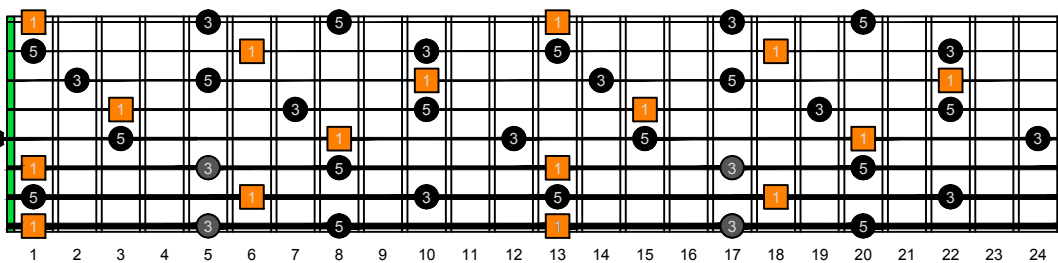

EDBAG octaves F natural - FINGERBOARD OCTAVE SHAPES

EDBAG octaves (Drop E : 8-string) F major arpeggio (3nps) - ENTIRE FINGERBOARD INTERVALS

EDBAG octaves (Drop E : 8-string) F major arpeggio (3nps) ENTIRE FINGERBOARD INTERVALS : 7B5B2 box shape

EDBAG octaves (Drop E : 8-string) F major arpeggio (3nps) ENTIRE FINGERBOARD INTERVALS : 7B5A3 box shape

EDBAG octaves (Drop E : 8-string) F major arpeggio (3nps) ENTIRE FINGERBOARD INTERVALS : 5A3G1 box shape

EDBAG octaves (Drop E : 8-string) F major arpeggio (3nps) ENTIRE FINGERBOARD INTERVALS : 8G6G3G1 box shape

EDBAG octaves (Drop E : 8-string) F major arpeggio (3nps) ENTIRE FINGERBOARD INTERVALS : 8E6E4E1 box shape

EDBAG octaves (Drop E : 8-string) F major arpeggio (3nps) ENTIRE FINGERBOARD INTERVALS : 7B5B2 box shape at 12