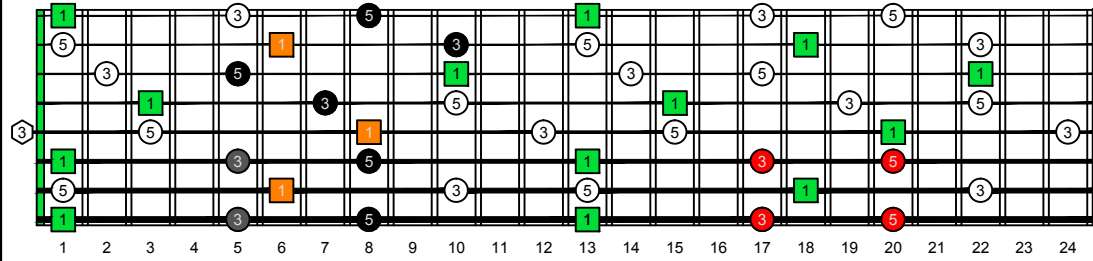

EDBAG octaves F natural - FINGERBOARD OCTAVE SHAPES

EDBAG octaves (Drop E : 8-string) F major arpeggio (3nps) - ENTIRE FINGERBOARD INTERVALS

EDBAG octaves (Drop E : 8-string) F major arpeggio (3nps) ENTIRE FINGERBOARD INTERVALS : 7B5B2 box shape

EDBAG octaves (Drop E : 8-string) F major arpeggio (3nps) ENTIRE FINGERBOARD INTERVALS : 7B5A3 box shape

EDBAG octaves (Drop E : 8-string) F major arpeggio (3nps) ENTIRE FINGERBOARD INTERVALS : 5A3G1 box shape

EDBAG octaves (Drop E : 8-string) F major arpeggio (3nps) ENTIRE FINGERBOARD INTERVALS : 8G6G3G1 box shape

EDBAG octaves (Drop E : 8-string) F major arpeggio (3nps) ENTIRE FINGERBOARD INTERVALS : 8E6E4E1 box shape

EDBAG octaves (Drop E : 8-string) F major arpeggio (3nps) ENTIRE FINGERBOARD INTERVALS : 7B5B2 box shape at 12