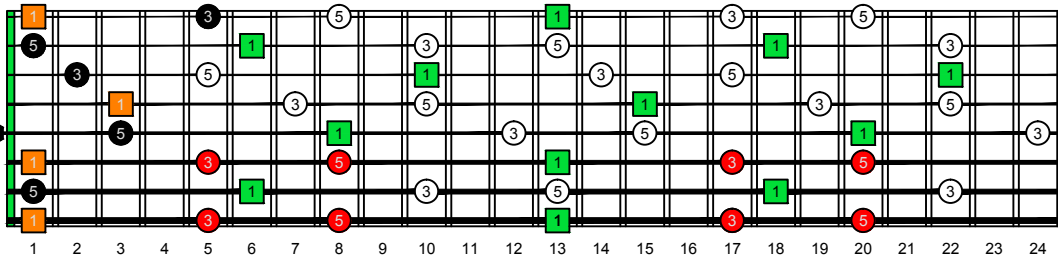

EDBAG octaves F natural - FINGERBOARD OCTAVE SHAPES

EDBAG octaves (Drop E : 8-string) F major arpeggio (3nps) - ENTIRE FINGERBOARD INTERVALS

EDBAG octaves (Drop E : 8-string) F major arpeggio (3nps) ENTIRE FINGERBOARD INTERVALS : 7B5B2 box shape

EDBAG octaves (Drop E : 8-string) F major arpeggio (3nps) ENTIRE FINGERBOARD INTERVALS : 7B5A3 box shape

EDBAG octaves (Drop E : 8-string) F major arpeggio (3nps) ENTIRE FINGERBOARD INTERVALS : 5A3G1 box shape

EDBAG octaves (Drop E : 8-string) F major arpeggio (3nps) ENTIRE FINGERBOARD INTERVALS : 8G6G3G1 box shape

EDBAG octaves (Drop E : 8-string) F major arpeggio (3nps) ENTIRE FINGERBOARD INTERVALS : 8E6E4E1 box shape

EDBAG octaves (Drop E : 8-string) F major arpeggio (3nps) ENTIRE FINGERBOARD INTERVALS : 7B5B2 box shape at 12