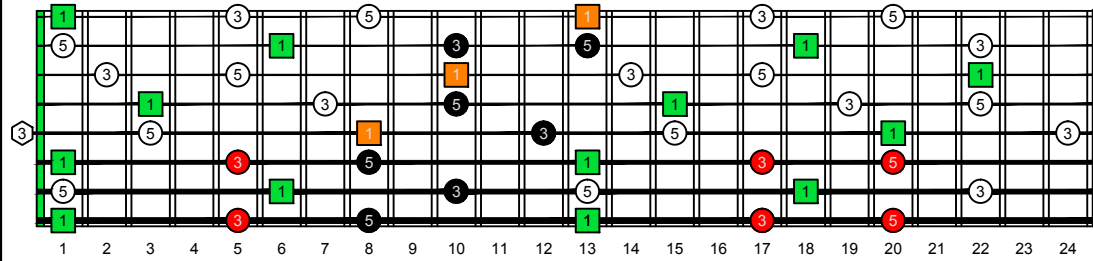

EDBAG octaves F natural - FINGERBOARD OCTAVE SHAPES

EDBAG octaves (Drop E : 8-string) F major arpeggio (3nps) - ENTIRE FINGERBOARD INTERVALS

EDBAG octaves (Drop E : 8-string) F major arpeggio (3nps) ENTIRE FINGERBOARD INTERVALS : 7B5B2 box shape

EDBAG octaves (Drop E : 8-string) F major arpeggio (3nps) ENTIRE FINGERBOARD INTERVALS : 7B5A3 box shape

EDBAG octaves (Drop E : 8-string) F major arpeggio (3nps) ENTIRE FINGERBOARD INTERVALS : 5A3G1 box shape

EDBAG octaves (Drop E : 8-string) F major arpeggio (3nps) ENTIRE FINGERBOARD INTERVALS : 8G6G3G1 box shape

EDBAG octaves (Drop E : 8-string) F major arpeggio (3nps) ENTIRE FINGERBOARD INTERVALS : 8E6E4E1 box shape

EDBAG octaves (Drop E : 8-string) F major arpeggio (3nps) ENTIRE FINGERBOARD INTERVALS : 8E6E4D2 box shape

EDBAG octaves (Drop E : 8-string) F major arpeggio (3nps) ENTIRE FINGERBOARD INTERVALS : 7D4D2 box shape