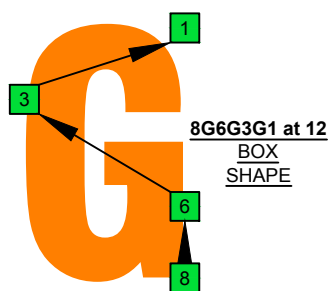

G mixolydian mode  
**GEDBA**  
octaves  
Drop E  
8-string  
box shapes

G mixolydian mode  
SEMITONOMETER

8G6G3G1 at 12  
BOX  
SHAPE

www.cagedoctaves.com

Zon Brookes

GEDBA octaves (Drop E : 8-string) G mixolydian mode : 8G6G3G1 box shape at 12

GEDBA octaves (Drop E : 8-string) G mixolydian mode ENTIRE FINGERBOARD NOTE NAMES : 8G6G3G1 box shape at 12

GEDBA octaves (Drop E : 8-string) G mixolydian mode ENTIRE FINGERBOARD INTERVALS : 8G6G3G1 box shape at 12