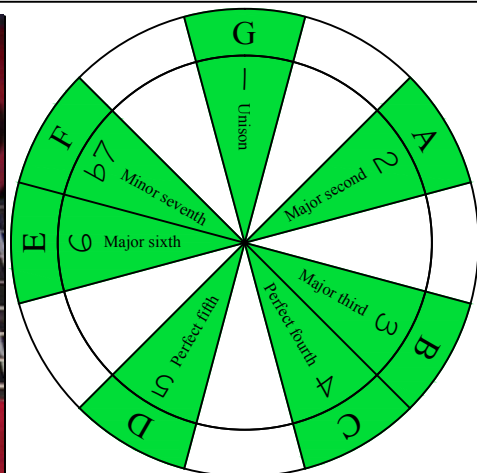

G mixolydian mode  
**GEDBA**  
octaves  
Drop E  
8-string  
box shapes

G mixolydian mode  
SEMITONOMETER

8G6G3G1 at 12  
BOX  
SHAPE

www.cagedoctaves.com

Zon Brookes

GEDBA octaves (Drop E : 8-string) G mixolydian mode : 8G6G3G1 box shape at 12

GEDBA octaves (Drop E : 8-string) G mixolydian mode ENTIRE FINGERBOARD NOTE NAMES : 8G6G3G1 box shape at 12

GEDBA octaves (Drop E : 8-string) G mixolydian mode ENTIRE FINGERBOARD INTERVALS : 8G6G3G1 box shape at 12