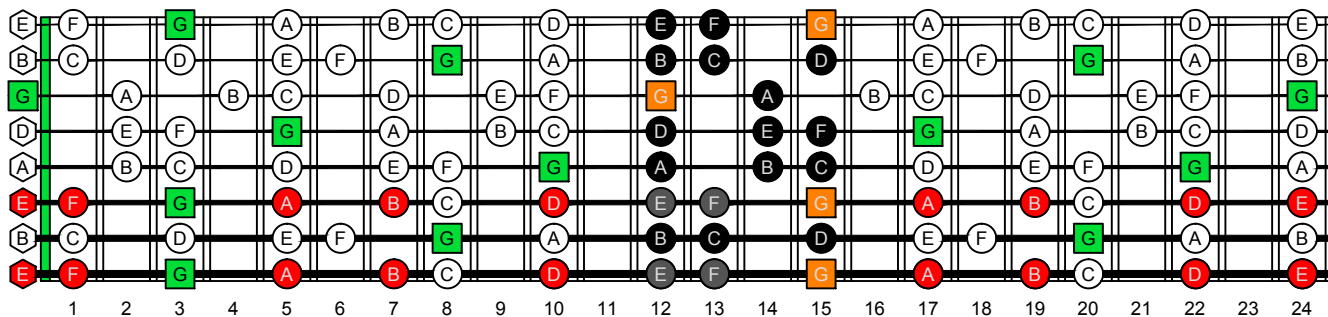

G mixolydian mode  
**GEDBA**  
octaves  
Drop E  
8-string  
box shapes

G mixolydian mode  
SEMITONOMETER

8G6G3G1 at 12  
BOX  
SHAPE

www.cagedoctaves.com

Zon Brookes

GEDBA octaves (Drop E : 8-string) G mixolydian mode : 8G6G3G1 box shape at 12

GEDBA octaves (Drop E : 8-string) G mixolydian mode ENTIRE FINGERBOARD NOTE NAMES : 8G6G3G1 box shape at 12

GEDBA octaves (Drop E : 8-string) G mixolydian mode ENTIRE FINGERBOARD INTERVALS : 8G6G3G1 box shape at 12