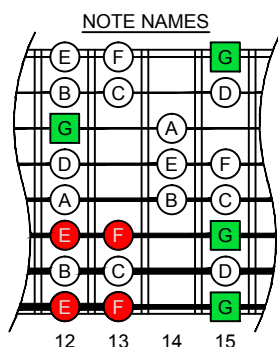

G mixolydian mode  
**GEDBA**  
octaves  
Drop E  
8-string  
box shapes

G mixolydian mode  
SEMITONOMETER

8G6G3G1 at 12  
BOX  
SHAPE

www.cagedoctaves.com

Zon Brookes

GEDBA octaves (Drop E : 8-string) G mixolydian mode : 8G6G3G1 box shape at 12

GEDBA octaves (Drop E : 8-string) G mixolydian mode ENTIRE FINGERBOARD NOTE NAMES : 8G6G3G1 box shape at 12

GEDBA octaves (Drop E : 8-string) G mixolydian mode ENTIRE FINGERBOARD INTERVALS : 8G6G3G1 box shape at 12