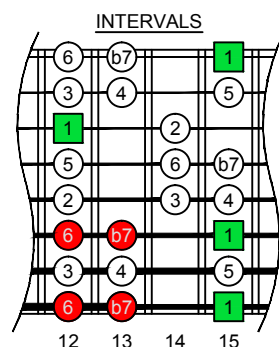

G mixolydian mode  
**GEDBA**  
octaves  
Drop E  
8-string  
box shapes

G mixolydian mode  
SEMITONOMETER

8G6G3G1 at 12  
BOX  
SHAPE

www.cagedoctaves.com

Zon Brookes

GEDBA octaves (Drop E : 8-string) G mixolydian mode : 8G6G3G1 box shape at 12

GEDBA octaves (Drop E : 8-string) G mixolydian mode ENTIRE FINGERBOARD NOTE NAMES : 8G6G3G1 box shape at 12

GEDBA octaves (Drop E : 8-string) G mixolydian mode ENTIRE FINGERBOARD INTERVALS : 8G6G3G1 box shape at 12