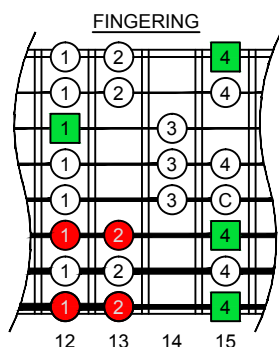

G mixolydian mode  
**GEDBA**  
octaves  
Drop E  
8-string  
box shapes

G mixolydian mode  
SEMITONOMETER

8G6G3G1 at 12  
BOX  
SHAPE

www.cagedoctaves.com

Zon Brookes

GEDBA octaves (Drop E : 8-string) G mixolydian mode : 8G6G3G1 box shape at 12

GEDBA octaves (Drop E : 8-string) G mixolydian mode ENTIRE FINGERBOARD NOTE NAMES : 8G6G3G1 box shape at 12

GEDBA octaves (Drop E : 8-string) G mixolydian mode ENTIRE FINGERBOARD INTERVALS : 8G6G3G1 box shape at 12