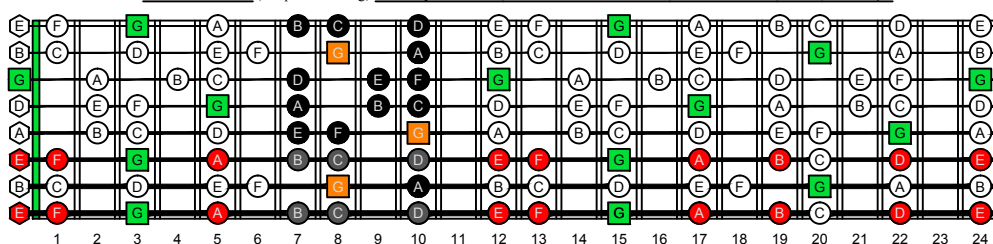

GEDBA octaves G natural - FINGERBOARD OCTAVE SHAPES

GEDBA octaves (Drop E : 8-string) G mixolydian mode - ENTIRE FINGERBOARD NOTE NAMES

GEDBA octaves (Drop E : 8-string) G mixolydian mode ENTIRE FINGERBOARD NOTE NAMES : 8G6G3G1 box shape

GEDBA octaves (Drop E : 8-string) G mixolydian mode ENTIRE FINGERBOARD NOTE NAMES : 8E6E4E1 box shape

GEDBA octaves (Drop E : 8-string) G mixolydian mode ENTIRE FINGERBOARD NOTE NAMES : 7D4D2 box shape

GEDBA octaves (Drop E : 8-string) G mixolydian mode ENTIRE FINGERBOARD NOTE NAMES : 7B5B2 box shape

GEDBA octaves (Drop E : 8-string) G mixolydian mode ENTIRE FINGERBOARD NOTE NAMES : 5A3 box shape

GEDBA octaves (Drop E : 8-string) G mixolydian mode ENTIRE FINGERBOARD NOTE NAMES : 8G6G3G1 box shape at 12