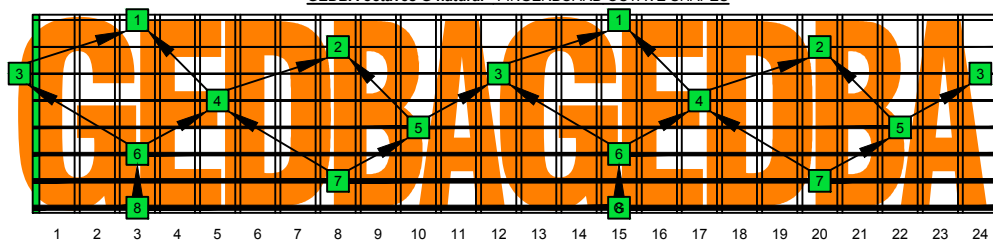

GEDBA octaves G natural - FINGERBOARD OCTAVE SHAPES

GEDBA octaves (Drop E : 8-string) G mixolydian mode - ENTIRE FINGERBOARD NOTE NAMES

GEDBA octaves (Drop E : 8-string) G mixolydian mode ENTIRE FINGERBOARD NOTE NAMES : 8G6G3G1 box shape

GEDBA octaves (Drop E : 8-string) G mixolydian mode ENTIRE FINGERBOARD NOTE NAMES : 8E6E4E1 box shape

GEDBA octaves (Drop E : 8-string) G mixolydian mode ENTIRE FINGERBOARD NOTE NAMES : 7D4D2 box shape