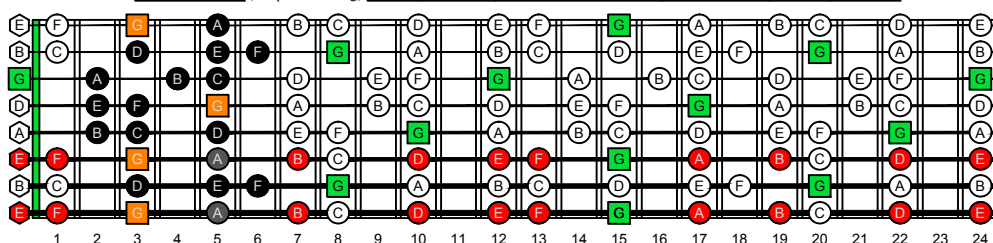

GEDBA octaves G natural - FINGERBOARD OCTAVE SHAPES

GEDBA octaves (Drop E : 8-string) G mixolydian mode - ENTIRE FINGERBOARD NOTE NAMES

GEDBA octaves (Drop E : 8-string) G mixolydian mode ENTIRE FINGERBOARD NOTE NAMES : 8G6G3G1 box shape

GEDBA octaves (Drop E : 8-string) G mixolydian mode ENTIRE FINGERBOARD NOTE NAMES : 8E6E4E1 box shape

GEDBA octaves (Drop E : 8-string) G mixolydian mode ENTIRE FINGERBOARD NOTE NAMES : 7D4D2 box shape

GEDBA octaves (Drop E : 8-string) G mixolydian mode ENTIRE FINGERBOARD NOTE NAMES : 7B5B2 box shape

GEDBA octaves (Drop E : 8-string) G mixolydian mode ENTIRE FINGERBOARD NOTE NAMES : 5A3 box shape

GEDBA octaves (Drop E : 8-string) G mixolydian mode ENTIRE FINGERBOARD NOTE NAMES : 8G6G3G1 box shape at 12