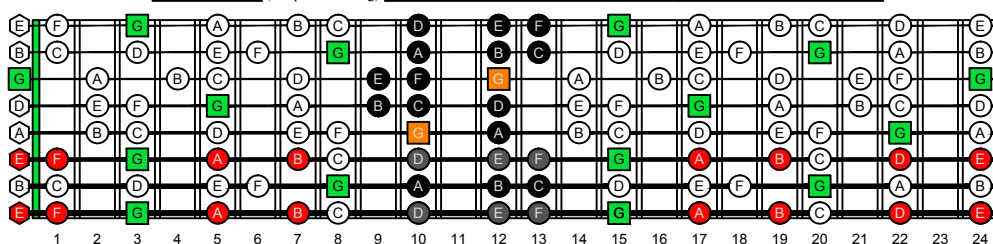

GEDBA octaves G natural - FINGERBOARD OCTAVE SHAPES

GEDBA octaves (Drop E : 8-string) G mixolydian mode - ENTIRE FINGERBOARD NOTE NAMES

GEDBA octaves (Drop E : 8-string) G mixolydian mode ENTIRE FINGERBOARD NOTE NAMES : 8G6G3G1 box shape

GEDBA octaves (Drop E : 8-string) G mixolydian mode ENTIRE FINGERBOARD NOTE NAMES : 8E6E4E1 box shape

GEDBA octaves (Drop E : 8-string) G mixolydian mode ENTIRE FINGERBOARD NOTE NAMES : 7D4D2 box shape

GEDBA octaves (Drop E : 8-string) G mixolydian mode ENTIRE FINGERBOARD NOTE NAMES : 7B5B2 box shape

GEDBA octaves (Drop E : 8-string) G mixolydian mode ENTIRE FINGERBOARD NOTE NAMES : 5A3 box shape

GEDBA octaves (Drop E : 8-string) G mixolydian mode ENTIRE FINGERBOARD NOTE NAMES : 8G6G3G1 box shape at 12