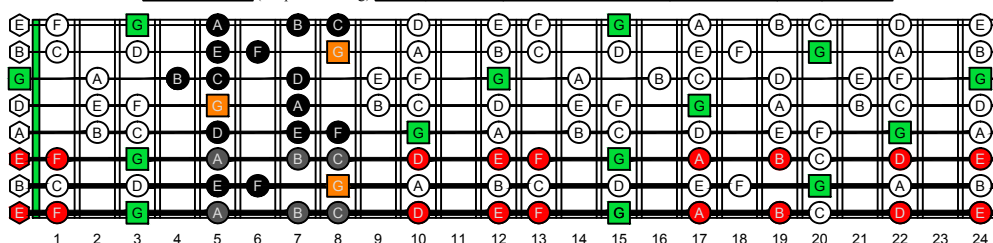

GEDBA octaves G natural - FINGERBOARD OCTAVE SHAPES

GEDBA octaves (Drop E : 8-string) G mixolydian mode - ENTIRE FINGERBOARD NOTE NAMES

GEDBA octaves (Drop E : 8-string) G mixolydian mode ENTIRE FINGERBOARD NOTE NAMES : 8G6G3G1 box shape

GEDBA octaves (Drop E : 8-string) G mixolydian mode ENTIRE FINGERBOARD NOTE NAMES : 8E6E4E1 box shape

GEDBA octaves (Drop E : 8-string) G mixolydian mode ENTIRE FINGERBOARD NOTE NAMES : 7D4D2 box shape

GEDBA octaves (Drop E : 8-string) G mixolydian mode ENTIRE FINGERBOARD NOTE NAMES : 7B5B2 box shape

GEDBA octaves (Drop E : 8-string) G mixolydian mode ENTIRE FINGERBOARD NOTE NAMES : 5A3 box shape

GEDBA octaves (Drop E : 8-string) G mixolydian mode ENTIRE FINGERBOARD NOTE NAMES : 8G6G3G1 box shape at 12