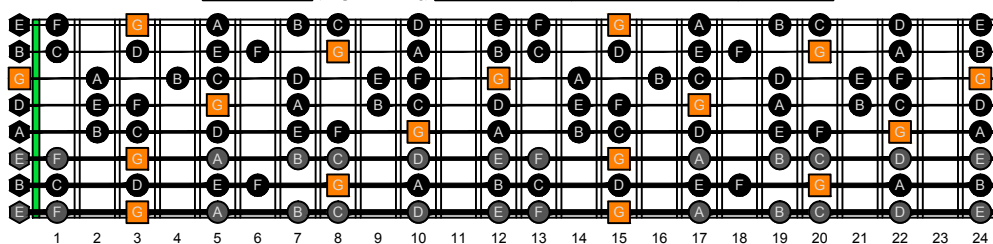

GEDBA octaves G natural - FINGERBOARD OCTAVE SHAPES

GEDBA octaves (Drop E : 8-string) G mixolydian mode - ENTIRE FINGERBOARD NOTE NAMES

GEDBA octaves (Drop E : 8-string) G mixolydian mode ENTIRE FINGERBOARD NOTE NAMES : 8G6G3G1 box shape

GEDBA octaves (Drop E : 8-string) G mixolydian mode ENTIRE FINGERBOARD NOTE NAMES : 8E6E4E1 box shape

GEDBA octaves (Drop E : 8-string) G mixolydian mode ENTIRE FINGERBOARD NOTE NAMES : 7D4D2 box shape

GEDBA octaves (Drop E : 8-string) G mixolydian mode ENTIRE FINGERBOARD NOTE NAMES : 7B5B2 box shape

GEDBA octaves (Drop E : 8-string) G mixolydian mode ENTIRE FINGERBOARD NOTE NAMES : 5A3 box shape

GEDBA octaves (Drop E : 8-string) G mixolydian mode ENTIRE FINGERBOARD NOTE NAMES : 8G6G3G1 box shape at 12