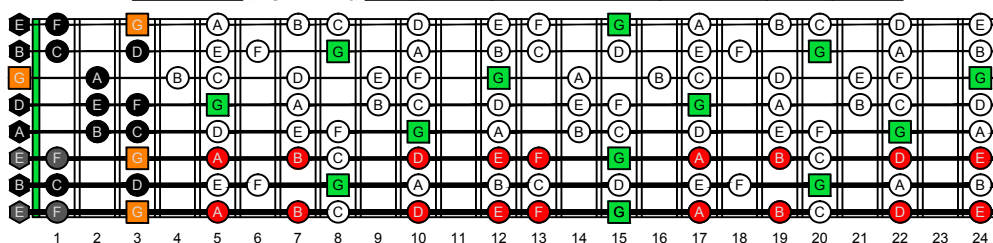

GEDBA octaves G natural - FINGERBOARD OCTAVE SHAPES

GEDBA octaves (Drop E : 8-string) G mixolydian mode - ENTIRE FINGERBOARD NOTE NAMES

GEDBA octaves (Drop E : 8-string) G mixolydian mode ENTIRE FINGERBOARD NOTE NAMES : 8G6G3G1 box shape

GEDBA octaves (Drop E : 8-string) G mixolydian mode ENTIRE FINGERBOARD NOTE NAMES : 8E6E4E1 box shape

GEDBA octaves (Drop E : 8-string) G mixolydian mode ENTIRE FINGERBOARD NOTE NAMES : 7D4D2 box shape

GEDBA octaves (Drop E : 8-string) G mixolydian mode ENTIRE FINGERBOARD NOTE NAMES : 7B5B2 box shape

GEDBA octaves (Drop E : 8-string) G mixolydian mode ENTIRE FINGERBOARD NOTE NAMES : 5A3 box shape

GEDBA octaves (Drop E : 8-string) G mixolydian mode ENTIRE FINGERBOARD NOTE NAMES : 8G6G3G1 box shape at 12