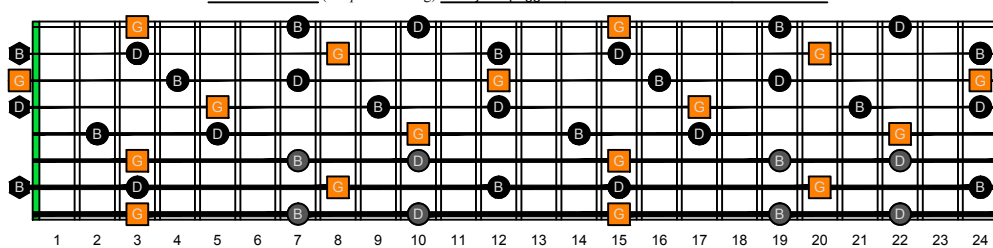

GEDBA octaves G natural - FINGERBOARD OCTAVE SHAPES

GEDBA octaves (Drop E : 8-string) G major arpeggio - ENTIRE FINGERBOARD NOTE NAMES

GEDBA octaves (Drop E : 8-string) G major arpeggio ENTIRE FINGERBOARD NOTE NAMES : 8G6G3G1 box shape

GEDBA octaves (Drop E : 8-string) G major arpeggio ENTIRE FINGERBOARD NOTE NAMES : 8E6E4E1 box shape

GEDBA octaves (Drop E : 8-string) G major arpeggio ENTIRE FINGERBOARD NOTE NAMES : 7D4D2 box shape

GEDBA octaves (Drop E : 8-string) G major arpeggio ENTIRE FINGERBOARD NOTE NAMES : 7B5B2 box shape

GEDBA octaves (Drop E : 8-string) G major arpeggio ENTIRE FINGERBOARD NOTE NAMES : 5A3 box shape

GEDBA octaves (Drop E : 8-string) G major arpeggio ENTIRE FINGERBOARD NOTE NAMES : 8G6G3G1 box shape at 12