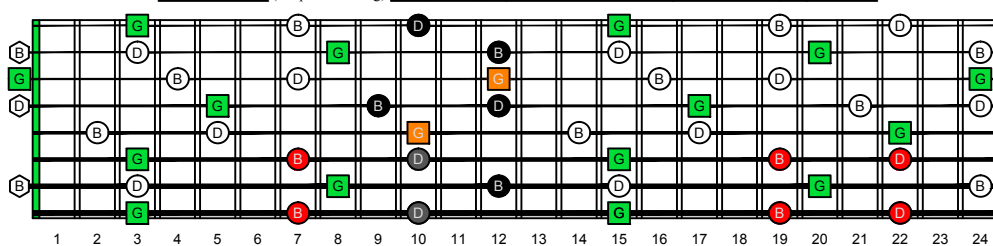

GEDBA octaves G natural - FINGERBOARD OCTAVE SHAPES

GEDBA octaves (Drop E : 8-string) G major arpeggio - ENTIRE FINGERBOARD NOTE NAMES

GEDBA octaves (Drop E : 8-string) G major arpeggio ENTIRE FINGERBOARD NOTE NAMES : 8G6G3G1 box shape

GEDBA octaves (Drop E : 8-string) G major arpeggio ENTIRE FINGERBOARD NOTE NAMES : 8E6E4E1 box shape

GEDBA octaves (Drop E : 8-string) G major arpeggio ENTIRE FINGERBOARD NOTE NAMES : 7D4D2 box shape

GEDBA octaves (Drop E : 8-string) G major arpeggio ENTIRE FINGERBOARD NOTE NAMES : 7B5B2 box shape

GEDBA octaves (Drop E : 8-string) G major arpeggio ENTIRE FINGERBOARD NOTE NAMES : 5A3 box shape

GEDBA octaves (Drop E : 8-string) G major arpeggio ENTIRE FINGERBOARD NOTE NAMES : 8G6G3G1 box shape at 12