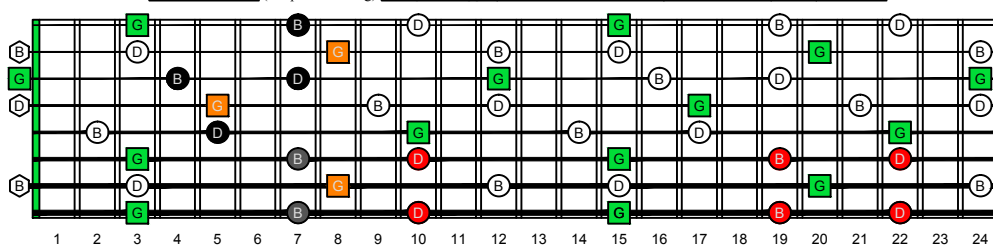

GEDBA octaves G natural - FINGERBOARD OCTAVE SHAPES

GEDBA octaves (Drop E : 8-string) G major arpeggio - ENTIRE FINGERBOARD NOTE NAMES

GEDBA octaves (Drop E : 8-string) G major arpeggio ENTIRE FINGERBOARD NOTE NAMES : 8G6G3G1 box shape

GEDBA octaves (Drop E : 8-string) G major arpeggio ENTIRE FINGERBOARD NOTE NAMES : 8E6E4E1 box shape

GEDBA octaves (Drop E : 8-string) G major arpeggio ENTIRE FINGERBOARD NOTE NAMES : 7D4D2 box shape

GEDBA octaves (Drop E : 8-string) G major arpeggio ENTIRE FINGERBOARD NOTE NAMES : 7B5B2 box shape

GEDBA octaves (Drop E : 8-string) G major arpeggio ENTIRE FINGERBOARD NOTE NAMES : 5A3 box shape

GEDBA octaves (Drop E : 8-string) G major arpeggio ENTIRE FINGERBOARD NOTE NAMES : 8G6G3G1 box shape at 12