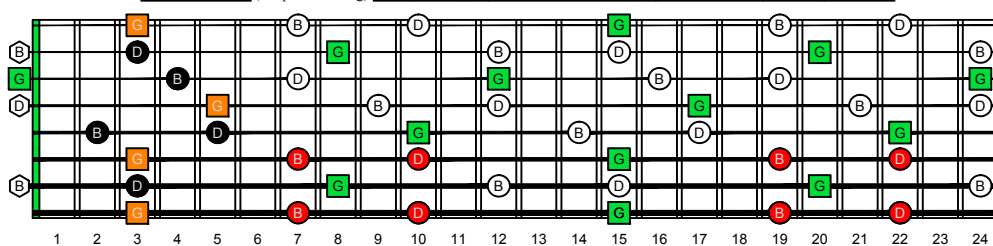

GEDBA octaves G natural - FINGERBOARD OCTAVE SHAPES

GEDBA octaves (Drop E : 8-string) G major arpeggio - ENTIRE FINGERBOARD NOTE NAMES

GEDBA octaves (Drop E : 8-string) G major arpeggio ENTIRE FINGERBOARD NOTE NAMES : 8G6G3G1 box shape

GEDBA octaves (Drop E : 8-string) G major arpeggio ENTIRE FINGERBOARD NOTE NAMES : 8E6E4E1 box shape

GEDBA octaves (Drop E : 8-string) G major arpeggio ENTIRE FINGERBOARD NOTE NAMES : 7D4D2 box shape

GEDBA octaves (Drop E : 8-string) G major arpeggio ENTIRE FINGERBOARD NOTE NAMES : 7B5B2 box shape

GEDBA octaves (Drop E : 8-string) G major arpeggio ENTIRE FINGERBOARD NOTE NAMES : 5A3 box shape

GEDBA octaves (Drop E : 8-string) G major arpeggio ENTIRE FINGERBOARD NOTE NAMES : 8G6G3G1 box shape at 12