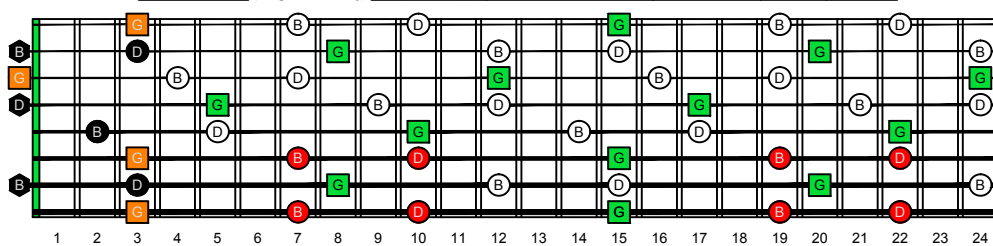

GEDBA octaves G natural - FINGERBOARD OCTAVE SHAPES

GEDBA octaves (Drop E : 8-string) G major arpeggio - ENTIRE FINGERBOARD NOTE NAMES

GEDBA octaves (Drop E : 8-string) G major arpeggio ENTIRE FINGERBOARD NOTE NAMES : 8G6G3G1 box shape

GEDBA octaves (Drop E : 8-string) G major arpeggio ENTIRE FINGERBOARD NOTE NAMES : 8E6E4E1 box shape

GEDBA octaves (Drop E : 8-string) G major arpeggio ENTIRE FINGERBOARD NOTE NAMES : 7D4D2 box shape

GEDBA octaves (Drop E : 8-string) G major arpeggio ENTIRE FINGERBOARD NOTE NAMES : 7B5B2 box shape

GEDBA octaves (Drop E : 8-string) G major arpeggio ENTIRE FINGERBOARD NOTE NAMES : 5A3 box shape

GEDBA octaves (Drop E : 8-string) G major arpeggio ENTIRE FINGERBOARD NOTE NAMES : 8G6G3G1 box shape at 12