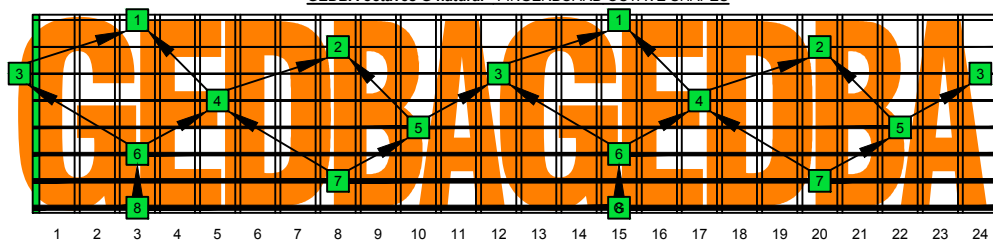

GEDBA octaves G natural - FINGERBOARD OCTAVE SHAPES

GEDBA octaves (Drop E : 8-string) G major arpeggio - ENTIRE FINGERBOARD NOTE NAMES

GEDBA octaves (Drop E : 8-string) G major arpeggio ENTIRE FINGERBOARD NOTE NAMES : 8G6G3G1 box shape

GEDBA octaves (Drop E : 8-string) G major arpeggio ENTIRE FINGERBOARD NOTE NAMES : 8E6E4E1 box shape

GEDBA octaves (Drop E : 8-string) G major arpeggio ENTIRE FINGERBOARD NOTE NAMES : 7D4D2 box shape

GEDBA octaves (Drop E : 8-string) G major arpeggio ENTIRE FINGERBOARD NOTE NAMES : 7B5B2 box shape

GEDBA octaves (Drop E : 8-string) G major arpeggio ENTIRE FINGERBOARD NOTE NAMES : 5A3 box shape

GEDBA octaves (Drop E : 8-string) G major arpeggio ENTIRE FINGERBOARD NOTE NAMES : 8G6G3G1 box shape at 12