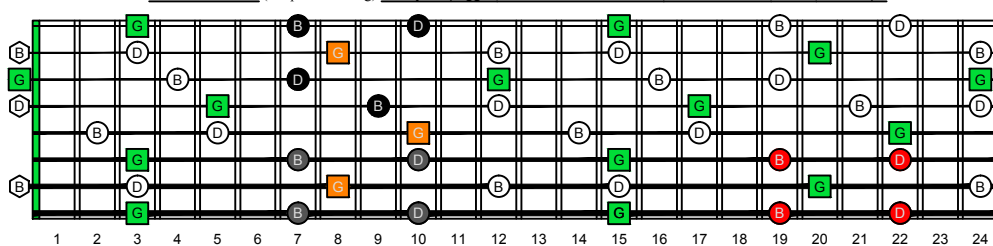

GEDBA octaves G natural - FINGERBOARD OCTAVE SHAPES

GEDBA octaves (Drop E : 8-string) G major arpeggio - ENTIRE FINGERBOARD NOTE NAMES

GEDBA octaves (Drop E : 8-string) G major arpeggio ENTIRE FINGERBOARD NOTE NAMES : 8G6G3G1 box shape

GEDBA octaves (Drop E : 8-string) G major arpeggio ENTIRE FINGERBOARD NOTE NAMES : 8E6E4E1 box shape

GEDBA octaves (Drop E : 8-string) G major arpeggio ENTIRE FINGERBOARD NOTE NAMES : 7D4D2 box shape

GEDBA octaves (Drop E : 8-string) G major arpeggio ENTIRE FINGERBOARD NOTE NAMES : 7B5B2 box shape

GEDBA octaves (Drop E : 8-string) G major arpeggio ENTIRE FINGERBOARD NOTE NAMES : 5A3 box shape

GEDBA octaves (Drop E : 8-string) G major arpeggio ENTIRE FINGERBOARD NOTE NAMES : 8G6G3G1 box shape at 12