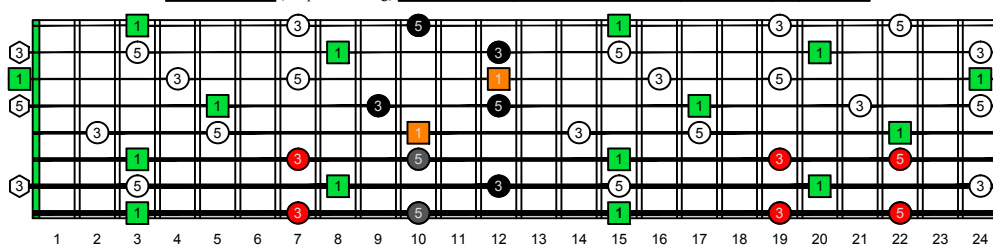

GEDBA octaves G natural - FINGERBOARD OCTAVE SHAPES

GEDBA octaves (Drop E : 8-string) G major arpeggio - ENTIRE FINGERBOARD INTERVALS

GEDBA octaves (Drop E : 8-string) G major arpeggio ENTIRE FINGERBOARD INTERVALS : 8G6G3G1 box shape

GEDBA octaves (Drop E : 8-string) G major arpeggio ENTIRE FINGERBOARD INTERVALS : 8E6E4E1 box shape

GEDBA octaves (Drop E : 8-string) G major arpeggio ENTIRE FINGERBOARD INTERVALS : 7D4D2 box shape

GEDBA octaves (Drop E : 8-string) G major arpeggio ENTIRE FINGERBOARD INTERVALS : 7B5B2 box shape

GEDBA octaves (Drop E : 8-string) G major arpeggio ENTIRE FINGERBOARD INTERVALS : 5A3 box shape

GEDBA octaves (Drop E : 8-string) G major arpeggio ENTIRE FINGERBOARD INTERVALS : 8G6G3G1 box shape at 12