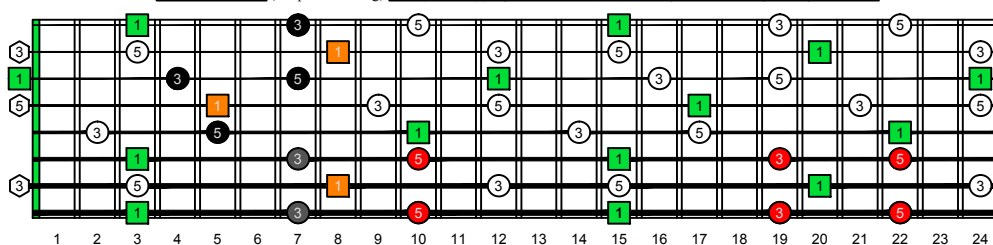

GEDBA octaves G natural - FINGERBOARD OCTAVE SHAPES

GEDBA octaves (Drop E : 8-string) G major arpeggio - ENTIRE FINGERBOARD INTERVALS

GEDBA octaves (Drop E : 8-string) G major arpeggio ENTIRE FINGERBOARD INTERVALS : 8G6G3G1 box shape

GEDBA octaves (Drop E : 8-string) G major arpeggio ENTIRE FINGERBOARD INTERVALS : 8E6E4E1 box shape

GEDBA octaves (Drop E : 8-string) G major arpeggio ENTIRE FINGERBOARD INTERVALS : 7D4D2 box shape

GEDBA octaves (Drop E : 8-string) G major arpeggio ENTIRE FINGERBOARD INTERVALS : 7B5B2 box shape

GEDBA octaves (Drop E : 8-string) G major arpeggio ENTIRE FINGERBOARD INTERVALS : 5A3 box shape

GEDBA octaves (Drop E : 8-string) G major arpeggio ENTIRE FINGERBOARD INTERVALS : 8G6G3G1 box shape at 12