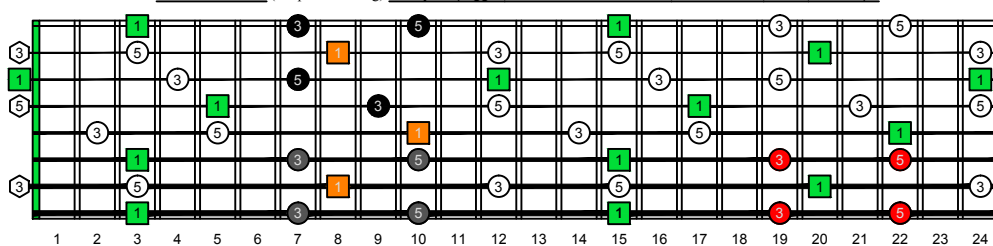

GEDBA octaves G natural - FINGERBOARD OCTAVE SHAPES

GEDBA octaves (Drop E : 8-string) G major arpeggio - ENTIRE FINGERBOARD INTERVALS

GEDBA octaves (Drop E : 8-string) G major arpeggio ENTIRE FINGERBOARD INTERVALS : 8G6G3G1 box shape

GEDBA octaves (Drop E : 8-string) G major arpeggio ENTIRE FINGERBOARD INTERVALS : 8E6E4E1 box shape

GEDBA octaves (Drop E : 8-string) G major arpeggio ENTIRE FINGERBOARD INTERVALS : 7D4D2 box shape

GEDBA octaves (Drop E : 8-string) G major arpeggio ENTIRE FINGERBOARD INTERVALS : 7B5B2 box shape

GEDBA octaves (Drop E : 8-string) G major arpeggio ENTIRE FINGERBOARD INTERVALS : 5A3 box shape

GEDBA octaves (Drop E : 8-string) G major arpeggio ENTIRE FINGERBOARD INTERVALS : 8G6G3G1 box shape at 12