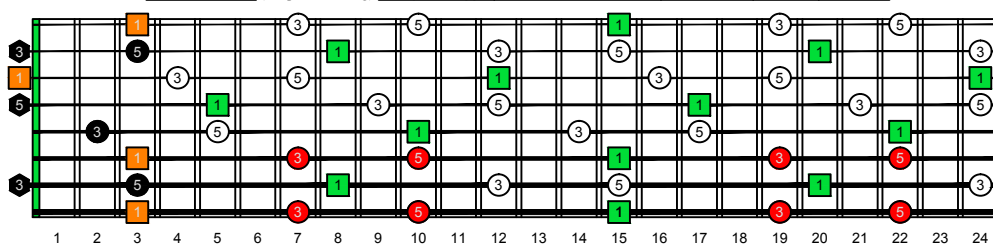

GEDBA octaves G natural - FINGERBOARD OCTAVE SHAPES

GEDBA octaves (Drop E : 8-string) G major arpeggio - ENTIRE FINGERBOARD INTERVALS

GEDBA octaves (Drop E : 8-string) G major arpeggio ENTIRE FINGERBOARD INTERVALS : 8G6G3G1 box shape

GEDBA octaves (Drop E : 8-string) G major arpeggio ENTIRE FINGERBOARD INTERVALS : 8E6E4E1 box shape

GEDBA octaves (Drop E : 8-string) G major arpeggio ENTIRE FINGERBOARD INTERVALS : 7D4D2 box shape

GEDBA octaves (Drop E : 8-string) G major arpeggio ENTIRE FINGERBOARD INTERVALS : 7B5B2 box shape

GEDBA octaves (Drop E : 8-string) G major arpeggio ENTIRE FINGERBOARD INTERVALS : 5A3 box shape

GEDBA octaves (Drop E : 8-string) G major arpeggio ENTIRE FINGERBOARD INTERVALS : 8G6G3G1 box shape at 12