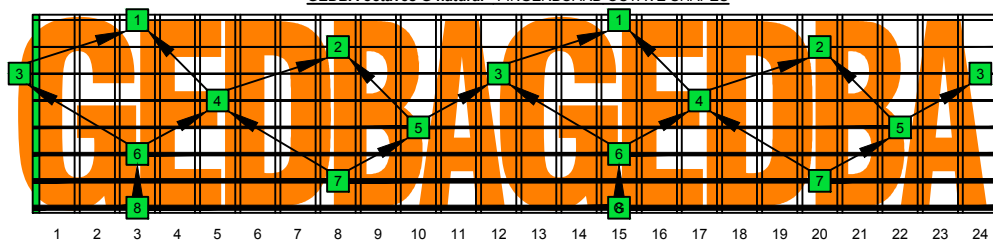

GEDBA octaves G natural - FINGERBOARD OCTAVE SHAPES

GEDBA octaves (Drop E : 8-string) G major arpeggio - ENTIRE FINGERBOARD INTERVALS

GEDBA octaves (Drop E : 8-string) G major arpeggio ENTIRE FINGERBOARD INTERVALS : 8G6G3G1 box shape

GEDBA octaves (Drop E : 8-string) G major arpeggio ENTIRE FINGERBOARD INTERVALS : 8E6E4E1 box shape

GEDBA octaves (Drop E : 8-string) G major arpeggio ENTIRE FINGERBOARD INTERVALS : 7D4D2 box shape

GEDBA octaves (Drop E : 8-string) G major arpeggio ENTIRE FINGERBOARD INTERVALS : 7B5B2 box shape

GEDBA octaves (Drop E : 8-string) G major arpeggio ENTIRE FINGERBOARD INTERVALS : 5A3 box shape

GEDBA octaves (Drop E : 8-string) G major arpeggio ENTIRE FINGERBOARD INTERVALS : 8G6G3G1 box shape at 12