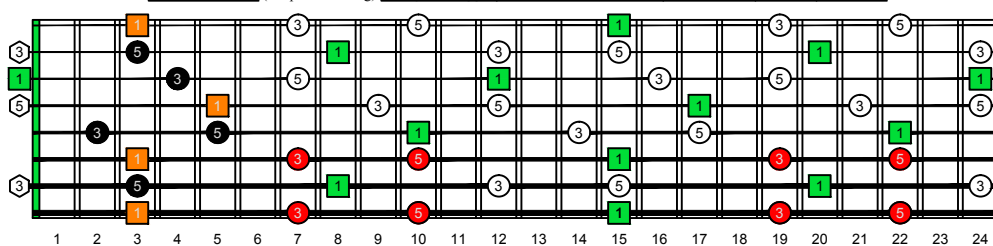

GEDBA octaves G natural - FINGERBOARD OCTAVE SHAPES

GEDBA octaves (Drop E : 8-string) G major arpeggio - ENTIRE FINGERBOARD INTERVALS

GEDBA octaves (Drop E : 8-string) G major arpeggio ENTIRE FINGERBOARD INTERVALS : 8G6G3G1 box shape

GEDBA octaves (Drop E : 8-string) G major arpeggio ENTIRE FINGERBOARD INTERVALS : 8E6E4E1 box shape

GEDBA octaves (Drop E : 8-string) G major arpeggio ENTIRE FINGERBOARD INTERVALS : 7D4D2 box shape

GEDBA octaves (Drop E : 8-string) G major arpeggio ENTIRE FINGERBOARD INTERVALS : 7B5B2 box shape

GEDBA octaves (Drop E : 8-string) G major arpeggio ENTIRE FINGERBOARD INTERVALS : 5A3 box shape

GEDBA octaves (Drop E : 8-string) G major arpeggio ENTIRE FINGERBOARD INTERVALS : 8G6G3G1 box shape at 12