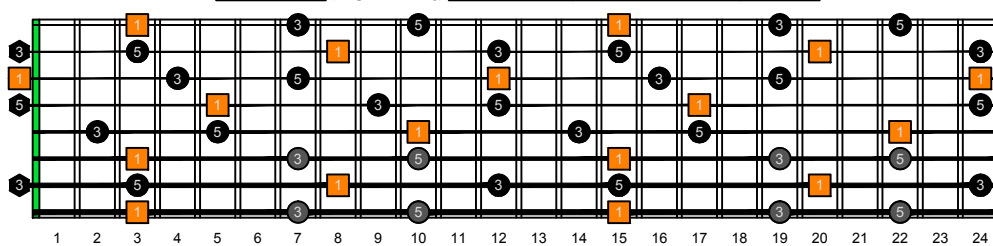

GEDBA octaves G natural - FINGERBOARD OCTAVE SHAPES

GEDBA octaves (Drop E : 8-string) G major arpeggio - ENTIRE FINGERBOARD INTERVALS

GEDBA octaves (Drop E : 8-string) G major arpeggio ENTIRE FINGERBOARD INTERVALS : 8G6G3G1 box shape

GEDBA octaves (Drop E : 8-string) G major arpeggio ENTIRE FINGERBOARD INTERVALS : 8E6E4E1 box shape

GEDBA octaves (Drop E : 8-string) G major arpeggio ENTIRE FINGERBOARD INTERVALS : 7D4D2 box shape

GEDBA octaves (Drop E : 8-string) G major arpeggio ENTIRE FINGERBOARD INTERVALS : 7B5B2 box shape

GEDBA octaves (Drop E : 8-string) G major arpeggio ENTIRE FINGERBOARD INTERVALS : 5A3 box shape

GEDBA octaves (Drop E : 8-string) G major arpeggio ENTIRE FINGERBOARD INTERVALS : 8G6G3G1 box shape at 12