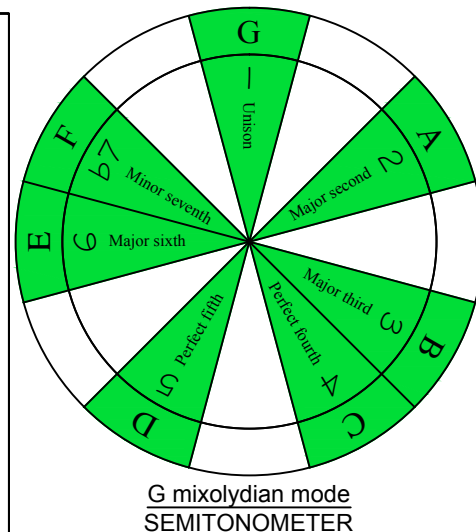

G
 mixolydian
 mode
GEDBA
 octaves
 Drop E
 8-string
 box shapes
 (3nps)

www.cagedoctaves.com

Zon Brookes

GEDBA octaves (Drop E : 8-string) G mixolydian mode (3nps) : 8G6G3G1 box shape

GEDBA octaves (Drop E : 8-string) G mixolydian mode 3nps ENTIRE FINGERBOARD NOTE NAMES : 8G6G3G1 box shape

GEDBA octaves (Drop E : 8-string) G mixolydian mode 3nps ENTIRE FINGERBOARD INTERVALS : 8G6G3G1 box shape