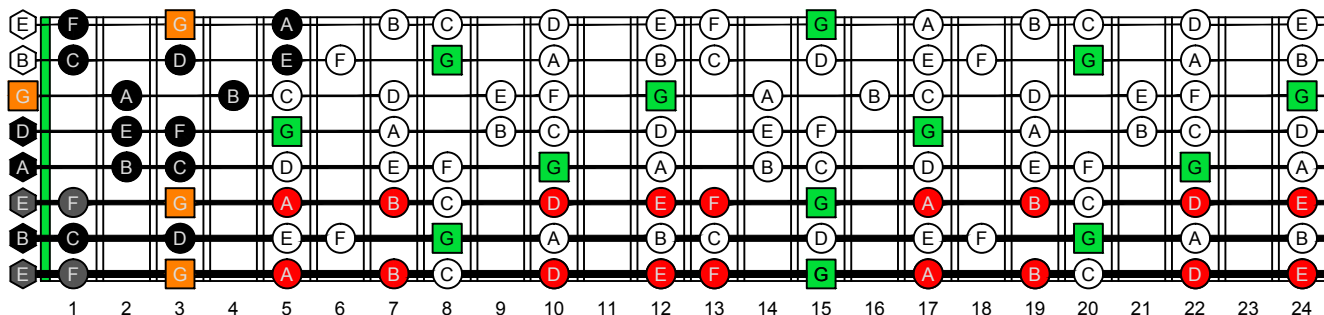

G
 mixolydian
 mode
GEDBA
 octaves
 Drop E
 8-string
 box shapes
 (3nps)

www.cagedoctaves.com

Zon Brookes

GEDBA octaves (Drop E : 8-string) G mixolydian mode (3nps) : 8G6G3G1 box shape

GEDBA octaves (Drop E : 8-string) G mixolydian mode 3nps ENTIRE FINGERBOARD NOTE NAMES : 8G6G3G1 box shape

GEDBA octaves (Drop E : 8-string) G mixolydian mode 3nps ENTIRE FINGERBOARD INTERVALS : 8G6G3G1 box shape