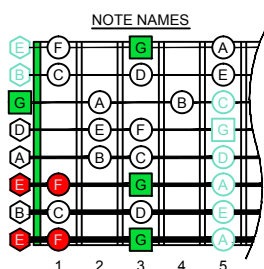

G
 mixolydian
 mode
GEDBA
 octaves
 Drop E
 8-string
 box shapes
 (3nps)

www.cagedoctaves.com

Zon Brookes

GEDBA octaves (Drop E : 8-string) G mixolydian mode (3nps) : 8G6G3G1 box shape

GEDBA octaves (Drop E : 8-string) G mixolydian mode 3nps ENTIRE FINGERBOARD NOTE NAMES : 8G6G3G1 box shape

GEDBA octaves (Drop E : 8-string) G mixolydian mode 3nps ENTIRE FINGERBOARD INTERVALS : 8G6G3G1 box shape