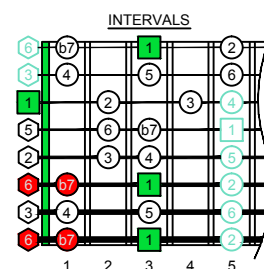

G
 mixolydian
 mode
GEDBA
 octaves
 Drop E
 8-string
 box shapes
 (3nps)

www.cagedoctaves.com

Zon Brookes

GEDBA octaves (Drop E : 8-string) G mixolydian mode (3nps) : 8G6G3G1 box shape

GEDBA octaves (Drop E : 8-string) G mixolydian mode 3nps ENTIRE FINGERBOARD NOTE NAMES : 8G6G3G1 box shape

GEDBA octaves (Drop E : 8-string) G mixolydian mode 3nps ENTIRE FINGERBOARD INTERVALS : 8G6G3G1 box shape