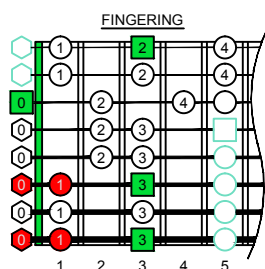

G
 mixolydian
 mode
GEDBA
 octaves
 Drop E
 8-string
 box shapes
 (3nps)

www.cagedoctaves.com

Zon Brookes

GEDBA octaves (Drop E : 8-string) G mixolydian mode (3nps) : 8G6G3G1 box shape

GEDBA octaves (Drop E : 8-string) G mixolydian mode 3nps ENTIRE FINGERBOARD NOTE NAMES : 8G6G3G1 box shape

GEDBA octaves (Drop E : 8-string) G mixolydian mode 3nps ENTIRE FINGERBOARD INTERVALS : 8G6G3G1 box shape