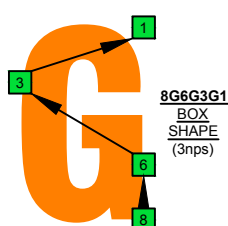

G
 mixolydian
 mode
GEDBA
 octaves
 Drop E
 8-string
 box shapes
 (3nps)

www.cagedoctaves.com

Zon Brookes

GEDBA octaves (Drop E : 8-string) G mixolydian mode (3nps) : 8G6G3G1 box shape

GEDBA octaves (Drop E : 8-string) G mixolydian mode 3nps ENTIRE FINGERBOARD NOTE NAMES : 8G6G3G1 box shape

GEDBA octaves (Drop E : 8-string) G mixolydian mode 3nps ENTIRE FINGERBOARD INTERVALS : 8G6G3G1 box shape