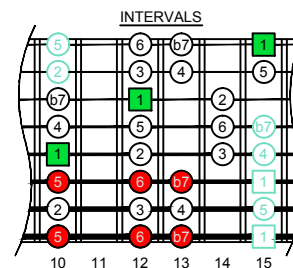

G
 mixolydian
 mode
GEDBA
 octaves
 Drop E
 8-string
 box shapes
 (3nps)

AG

5A3G1
 BOX
 SHAPE
 (3nps)

www.cagedoctaves.com

Zon Brookes

GEDBA octaves (Drop E : 8-string) G mixolydian mode (3nps) : 5A3G1 box shape

GEDBA octaves (Drop E : 8-string) G mixolydian mode 3nps ENTIRE FINGERBOARD NOTE NAMES : 5A3G1 box shape

GEDBA octaves (Drop E : 8-string) G mixolydian mode 3nps ENTIRE FINGERBOARD INTERVALS : 5A3G1 box shape