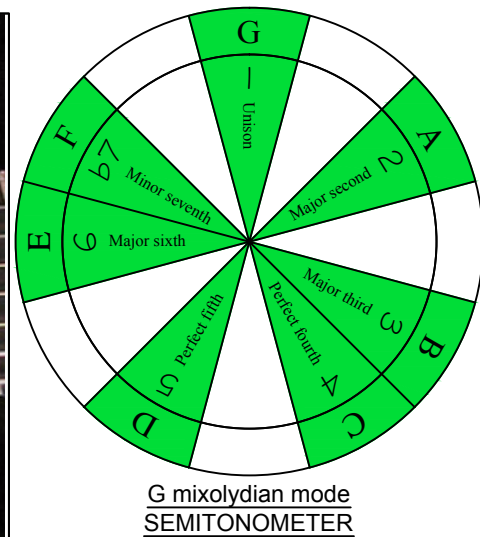

G
 mixolydian
 mode
GEDBA
 octaves
 Drop E
 8-string
 box shapes
 (3nps)

AG

5A3G1
 BOX
 SHAPE
 (3nps)

www.cagedoctaves.com

Zon Brookes

GEDBA octaves (Drop E : 8-string) G mixolydian mode (3nps) : 5A3G1 box shape

GEDBA octaves (Drop E : 8-string) G mixolydian mode 3nps ENTIRE FINGERBOARD NOTE NAMES : 5A3G1 box shape

GEDBA octaves (Drop E : 8-string) G mixolydian mode 3nps ENTIRE FINGERBOARD INTERVALS : 5A3G1 box shape