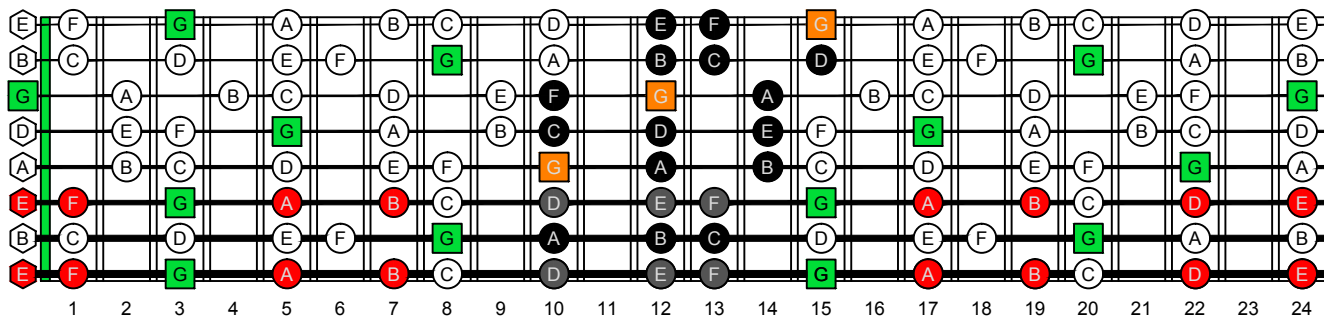

G
 mixolydian
 mode
GEDBA
 octaves
 Drop E
 8-string
 box shapes
 (3nps)

AG

5A3G1
 BOX
 SHAPE
 (3nps)

www.cagedoctaves.com

Zon Brookes

GEDBA octaves (Drop E : 8-string) G mixolydian mode (3nps) : 5A3G1 box shape

GEDBA octaves (Drop E : 8-string) G mixolydian mode 3nps ENTIRE FINGERBOARD NOTE NAMES : 5A3G1 box shape

GEDBA octaves (Drop E : 8-string) G mixolydian mode 3nps ENTIRE FINGERBOARD INTERVALS : 5A3G1 box shape