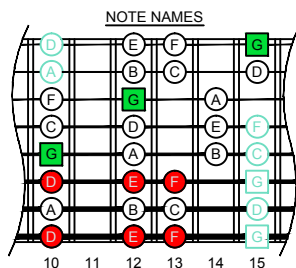

G
 mixolydian
 mode
GEDBA
 octaves
 Drop E
 8-string
 box shapes
 (3nps)

AG

5A3G1
 BOX
 SHAPE
 (3nps)

www.cagedoctaves.com

Zon Brookes

GEDBA octaves (Drop E : 8-string) G mixolydian mode (3nps) : 5A3G1 box shape

GEDBA octaves (Drop E : 8-string) G mixolydian mode 3nps ENTIRE FINGERBOARD NOTE NAMES : 5A3G1 box shape

GEDBA octaves (Drop E : 8-string) G mixolydian mode 3nps ENTIRE FINGERBOARD INTERVALS : 5A3G1 box shape