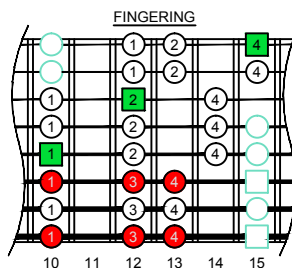

G
 mixolydian
 mode
GEDBA
 octaves
 Drop E
 8-string
 box shapes
 (3nps)

AG

5A3G1
 BOX
 SHAPE
 (3nps)

www.cagedoctaves.com

Zon Brookes

GEDBA octaves (Drop E : 8-string) G mixolydian mode (3nps) : 5A3G1 box shape

GEDBA octaves (Drop E : 8-string) G mixolydian mode 3nps ENTIRE FINGERBOARD NOTE NAMES : 5A3G1 box shape

GEDBA octaves (Drop E : 8-string) G mixolydian mode 3nps ENTIRE FINGERBOARD INTERVALS : 5A3G1 box shape