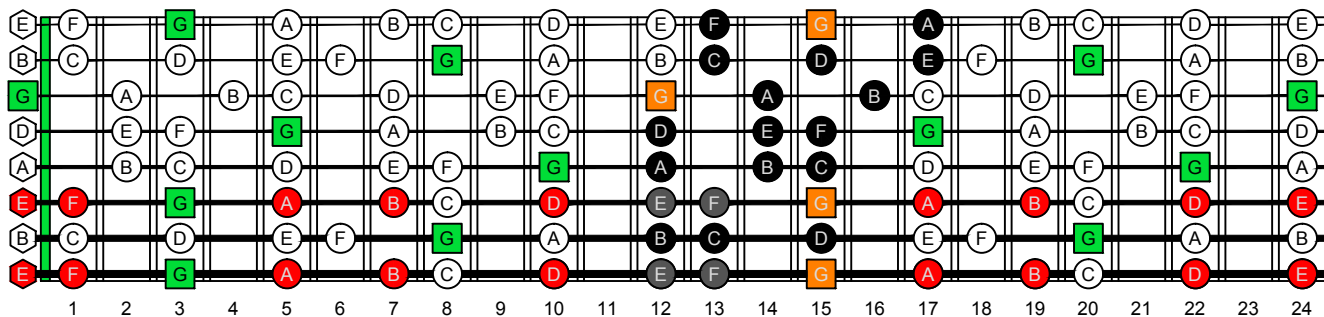

**G**  
 mixolydian  
 mode  
**GEDBA**  
 octaves  
 Drop E  
 8-string  
 box shapes  
 (3nps)

www.cagedoctaves.com

Zon Brookes

GEDBA octaves (Drop E : 8-string) G mixolydian mode (3nps) : 8G6G3G1 box shape at 12

GEDBA octaves (Drop E : 8-string) G mixolydian mode 3nps ENTIRE FINGERBOARD NOTE NAMES : 8G6G3G1 box shape at 12

GEDBA octaves (Drop E : 8-string) G mixolydian mode 3nps ENTIRE FINGERBOARD INTERVALS : 8G6G3G1 box shape at 12