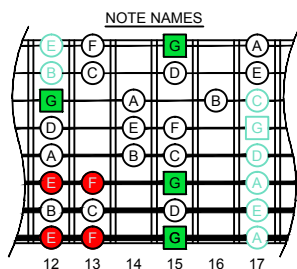

**G**  
 mixolydian  
 mode  
**GEDBA**  
 octaves  
 Drop E  
 8-string  
 box shapes  
 (3nps)

www.cagedoctaves.com

Zon Brookes

GEDBA octaves (Drop E : 8-string) G mixolydian mode (3nps) : 8G6G3G1 box shape at 12

GEDBA octaves (Drop E : 8-string) G mixolydian mode 3nps ENTIRE FINGERBOARD NOTE NAMES : 8G6G3G1 box shape at 12

GEDBA octaves (Drop E : 8-string) G mixolydian mode 3nps ENTIRE FINGERBOARD INTERVALS : 8G6G3G1 box shape at 12