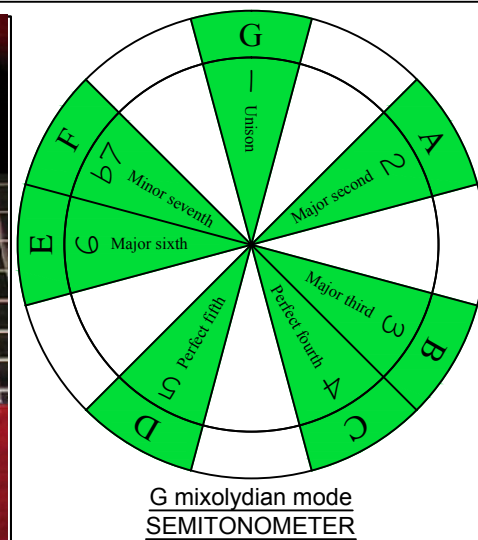

**G**  
 mixolydian  
 mode  
**GEDBA**  
 octaves  
 Drop E  
 8-string  
 box shapes  
 (3nps)

www.cagedoctaves.com

Zon Brookes

GEDBA octaves (Drop E : 8-string) G mixolydian mode (3nps) : 8G6G3G1 box shape at 12

GEDBA octaves (Drop E : 8-string) G mixolydian mode 3nps ENTIRE FINGERBOARD NOTE NAMES : 8G6G3G1 box shape at 12

GEDBA octaves (Drop E : 8-string) G mixolydian mode 3nps ENTIRE FINGERBOARD INTERVALS : 8G6G3G1 box shape at 12