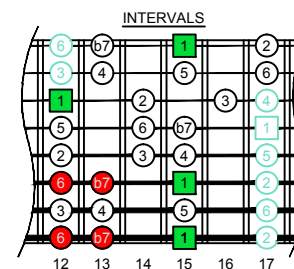

**G**  
 mixolydian  
 mode  
**GEDBA**  
 octaves  
 Drop E  
 8-string  
 box shapes  
 (3nps)

www.cagedoctaves.com

Zon Brookes

GEDBA octaves (Drop E : 8-string) G mixolydian mode (3nps) : 8G6G3G1 box shape at 12

GEDBA octaves (Drop E : 8-string) G mixolydian mode 3nps ENTIRE FINGERBOARD NOTE NAMES : 8G6G3G1 box shape at 12

GEDBA octaves (Drop E : 8-string) G mixolydian mode 3nps ENTIRE FINGERBOARD INTERVALS : 8G6G3G1 box shape at 12