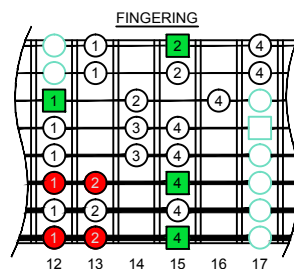

**G**  
 mixolydian  
 mode  
**GEDBA**  
 octaves  
 Drop E  
 8-string  
 box shapes  
 (3nps)

www.cagedoctaves.com

Zon Brookes

GEDBA octaves (Drop E : 8-string) G mixolydian mode (3nps) : 8G6G3G1 box shape at 12

GEDBA octaves (Drop E : 8-string) G mixolydian mode 3nps ENTIRE FINGERBOARD NOTE NAMES : 8G6G3G1 box shape at 12

GEDBA octaves (Drop E : 8-string) G mixolydian mode 3nps ENTIRE FINGERBOARD INTERVALS : 8G6G3G1 box shape at 12