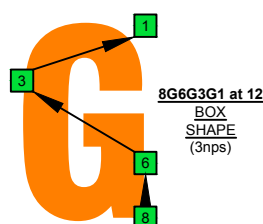

**G**  
 mixolydian  
 mode  
**GEDBA**  
 octaves  
 Drop E  
 8-string  
 box shapes  
 (3nps)

www.cagedoctaves.com

Zon Brookes

GEDBA octaves (Drop E : 8-string) G mixolydian mode (3nps) : 8G6G3G1 box shape at 12

GEDBA octaves (Drop E : 8-string) G mixolydian mode 3nps ENTIRE FINGERBOARD NOTE NAMES : 8G6G3G1 box shape at 12

GEDBA octaves (Drop E : 8-string) G mixolydian mode 3nps ENTIRE FINGERBOARD INTERVALS : 8G6G3G1 box shape at 12