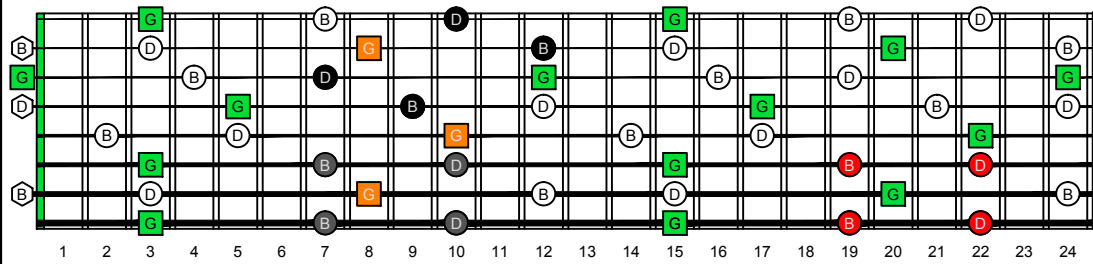

GEDBA octaves G natural - FINGERBOARD OCTAVE SHAPES

GEDBA octaves (Drop E : 8-string) G major arpeggio - ENTIRE FINGERBOARD NOTE NAMES

GEDBA octaves (Drop E : 8-string) G major arpeggio (3nps) ENTIRE FINGERBOARD NOTE NAMES : 8G6G3G1 box shape

GEDBA octaves (Drop E : 8-string) G major arpeggio (3nps) ENTIRE FINGERBOARD NOTE NAMES : 8E6E4E1 box shape

GEDBA octaves (Drop E : 8-string) G major arpeggio (3nps) ENTIRE FINGERBOARD NOTE NAMES : 8E6E4D2 box shape

GEDBA octaves (Drop E : 8-string) G major arpeggio (3nps) ENTIRE FINGERBOARD NOTE NAMES : 7D4D2 box shape

GEDBA octaves (Drop E : 8-string) G major arpeggio (3nps) ENTIRE FINGERBOARD NOTE NAMES : 7B5B2 box shape

GEDBA octaves (Drop E : 8-string) G major arpeggio (3nps) ENTIRE FINGERBOARD NOTE NAMES : 7B5A3 box shape

GEDBA octaves (Drop E : 8-string) G major arpeggio (3nps) ENTIRE FINGERBOARD NOTE NAMES : 5A3G1 box shape