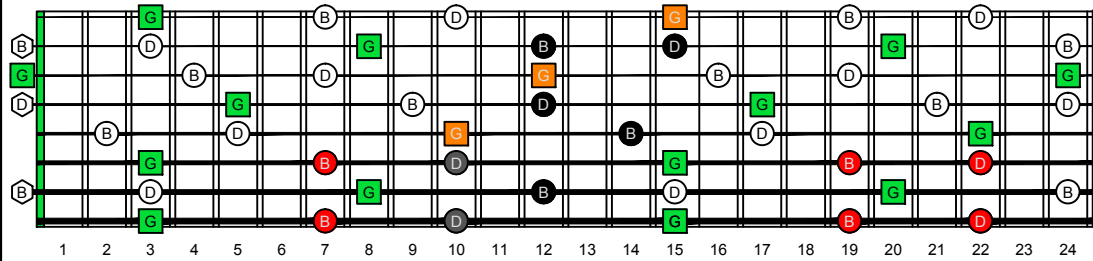

GEDBA octaves G natural - FINGERBOARD OCTAVE SHAPES

GEDBA octaves (Drop E : 8-string) G major arpeggio - ENTIRE FINGERBOARD NOTE NAMES

GEDBA octaves (Drop E : 8-string) G major arpeggio (3nps) ENTIRE FINGERBOARD NOTE NAMES : 8G6G3G1 box shape

GEDBA octaves (Drop E : 8-string) G major arpeggio (3nps) ENTIRE FINGERBOARD NOTE NAMES : 8E6E4E1 box shape

GEDBA octaves (Drop E : 8-string) G major arpeggio (3nps) ENTIRE FINGERBOARD NOTE NAMES : 8E6E4D2 box shape

GEDBA octaves (Drop E : 8-string) G major arpeggio (3nps) ENTIRE FINGERBOARD NOTE NAMES : 7D4D2 box shape

GEDBA octaves (Drop E : 8-string) G major arpeggio (3nps) ENTIRE FINGERBOARD NOTE NAMES : 7B5B2 box shape

GEDBA octaves (Drop E : 8-string) G major arpeggio (3nps) ENTIRE FINGERBOARD NOTE NAMES : 7B5A3 box shape

GEDBA octaves (Drop E : 8-string) G major arpeggio (3nps) ENTIRE FINGERBOARD NOTE NAMES : 5A3G1 box shape