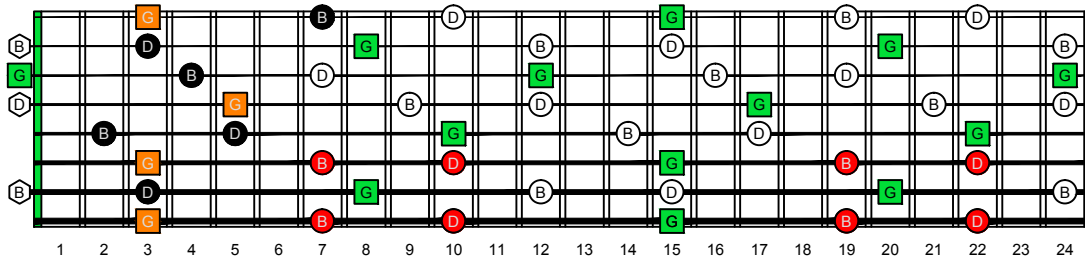

GEDBA octaves G natural - FINGERBOARD OCTAVE SHAPES

GEDBA octaves (Drop E : 8-string) G major arpeggio - ENTIRE FINGERBOARD NOTE NAMES

GEDBA octaves (Drop E : 8-string) G major arpeggio (3nps) ENTIRE FINGERBOARD NOTE NAMES : 8G6G3G1 box shape

GEDBA octaves (Drop E : 8-string) G major arpeggio (3nps) ENTIRE FINGERBOARD NOTE NAMES : 8E6E4E1 box shape

GEDBA octaves (Drop E : 8-string) G major arpeggio (3nps) ENTIRE FINGERBOARD NOTE NAMES : 8E6E4D2 box shape

GEDBA octaves (Drop E : 8-string) G major arpeggio (3nps) ENTIRE FINGERBOARD NOTE NAMES : 7D4D2 box shape

GEDBA octaves (Drop E : 8-string) G major arpeggio (3nps) ENTIRE FINGERBOARD NOTE NAMES : 7B5B2 box shape

GEDBA octaves (Drop E : 8-string) G major arpeggio (3nps) ENTIRE FINGERBOARD NOTE NAMES : 7B5A3 box shape

GEDBA octaves (Drop E : 8-string) G major arpeggio (3nps) ENTIRE FINGERBOARD NOTE NAMES : 5A3G1 box shape