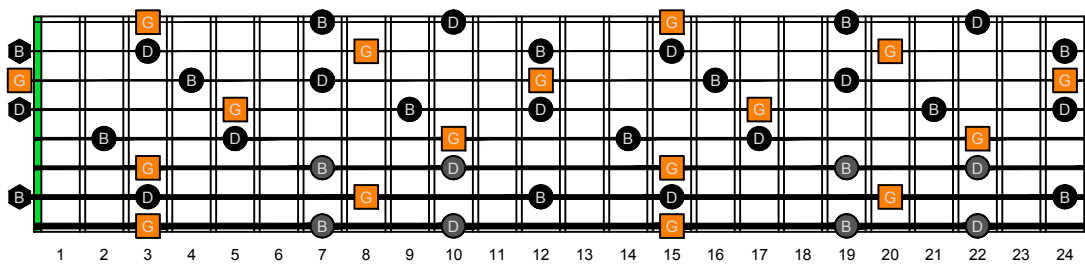

GEDBA octaves G natural - FINGERBOARD OCTAVE SHAPES

GEDBA octaves (Drop E : 8-string) G major arpeggio - ENTIRE FINGERBOARD NOTE NAMES

GEDBA octaves (Drop E : 8-string) G major arpeggio (3nps) ENTIRE FINGERBOARD NOTE NAMES : 8G6G3G1 box shape

GEDBA octaves (Drop E : 8-string) G major arpeggio (3nps) ENTIRE FINGERBOARD NOTE NAMES : 8E6E4E1 box shape

GEDBA octaves (Drop E : 8-string) G major arpeggio (3nps) ENTIRE FINGERBOARD NOTE NAMES : 8E6E4D2 box shape

GEDBA octaves (Drop E : 8-string) G major arpeggio (3nps) ENTIRE FINGERBOARD NOTE NAMES : 7D4D2 box shape

GEDBA octaves (Drop E : 8-string) G major arpeggio (3nps) ENTIRE FINGERBOARD NOTE NAMES : 7B5B2 box shape

GEDBA octaves (Drop E : 8-string) G major arpeggio (3nps) ENTIRE FINGERBOARD NOTE NAMES : 7B5A3 box shape

GEDBA octaves (Drop E : 8-string) G major arpeggio (3nps) ENTIRE FINGERBOARD NOTE NAMES : 5A3G1 box shape