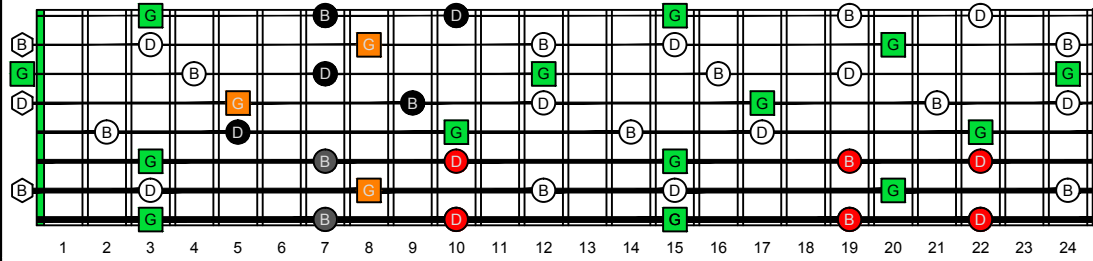

GEDBA octaves G natural - FINGERBOARD OCTAVE SHAPES

GEDBA octaves (Drop E : 8-string) G major arpeggio - ENTIRE FINGERBOARD NOTE NAMES

GEDBA octaves (Drop E : 8-string) G major arpeggio (3nps) ENTIRE FINGERBOARD NOTE NAMES : 8G6G3G1 box shape

GEDBA octaves (Drop E : 8-string) G major arpeggio (3nps) ENTIRE FINGERBOARD NOTE NAMES : 8E6E4E1 box shape

GEDBA octaves (Drop E : 8-string) G major arpeggio (3nps) ENTIRE FINGERBOARD NOTE NAMES : 8E6E4D2 box shape

GEDBA octaves (Drop E : 8-string) G major arpeggio (3nps) ENTIRE FINGERBOARD NOTE NAMES : 7D4D2 box shape

GEDBA octaves (Drop E : 8-string) G major arpeggio (3nps) ENTIRE FINGERBOARD NOTE NAMES : 7B5B2 box shape

GEDBA octaves (Drop E : 8-string) G major arpeggio (3nps) ENTIRE FINGERBOARD NOTE NAMES : 7B5A3 box shape

GEDBA octaves (Drop E : 8-string) G major arpeggio (3nps) ENTIRE FINGERBOARD NOTE NAMES : 5A3G1 box shape