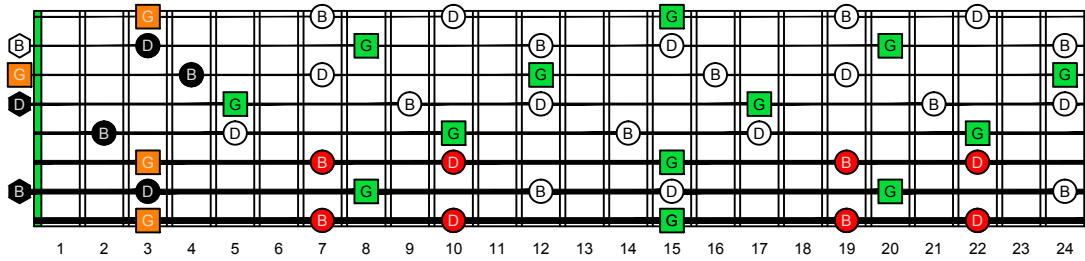

GEDBA octaves G natural - FINGERBOARD OCTAVE SHAPES

GEDBA octaves (Drop E : 8-string) G major arpeggio - ENTIRE FINGERBOARD NOTE NAMES

GEDBA octaves (Drop E : 8-string) G major arpeggio (3nps) ENTIRE FINGERBOARD NOTE NAMES : 8G6G3G1 box shape

GEDBA octaves (Drop E : 8-string) G major arpeggio (3nps) ENTIRE FINGERBOARD NOTE NAMES : 8E6E4E1 box shape

GEDBA octaves (Drop E : 8-string) G major arpeggio (3nps) ENTIRE FINGERBOARD NOTE NAMES : 8E6E4D2 box shape

GEDBA octaves (Drop E : 8-string) G major arpeggio (3nps) ENTIRE FINGERBOARD NOTE NAMES : 7D4D2 box shape

GEDBA octaves (Drop E : 8-string) G major arpeggio (3nps) ENTIRE FINGERBOARD NOTE NAMES : 7B5B2 box shape

GEDBA octaves (Drop E : 8-string) G major arpeggio (3nps) ENTIRE FINGERBOARD NOTE NAMES : 7B5A3 box shape

GEDBA octaves (Drop E : 8-string) G major arpeggio (3nps) ENTIRE FINGERBOARD NOTE NAMES : 5A3G1 box shape