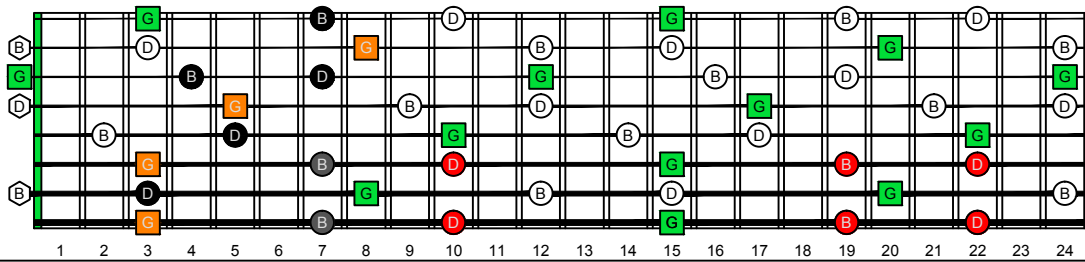

GEDBA octaves G natural - FINGERBOARD OCTAVE SHAPES

GEDBA octaves (Drop E : 8-string) G major arpeggio - ENTIRE FINGERBOARD NOTE NAMES

GEDBA octaves (Drop E : 8-string) G major arpeggio (3nps) ENTIRE FINGERBOARD NOTE NAMES : 8G6G3G1 box shape

GEDBA octaves (Drop E : 8-string) G major arpeggio (3nps) ENTIRE FINGERBOARD NOTE NAMES : 8E6E4E1 box shape

GEDBA octaves (Drop E : 8-string) G major arpeggio (3nps) ENTIRE FINGERBOARD NOTE NAMES : 8E6E4D2 box shape

GEDBA octaves (Drop E : 8-string) G major arpeggio (3nps) ENTIRE FINGERBOARD NOTE NAMES : 7D4D2 box shape

GEDBA octaves (Drop E : 8-string) G major arpeggio (3nps) ENTIRE FINGERBOARD NOTE NAMES : 7B5B2 box shape

GEDBA octaves (Drop E : 8-string) G major arpeggio (3nps) ENTIRE FINGERBOARD NOTE NAMES : 7B5A3 box shape

GEDBA octaves (Drop E : 8-string) G major arpeggio (3nps) ENTIRE FINGERBOARD NOTE NAMES : 5A3G1 box shape