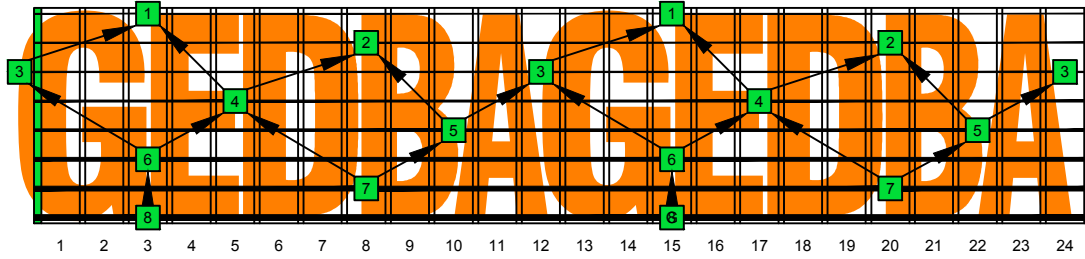

GEDBA octaves G natural - FINGERBOARD OCTAVE SHAPES

GEDBA octaves (Drop E : 8-string) G major arpeggio - ENTIRE FINGERBOARD NOTE NAMES

GEDBA octaves (Drop E : 8-string) G major arpeggio (3nps) ENTIRE FINGERBOARD NOTE NAMES : 8G6G3G1 box shape

GEDBA octaves (Drop E : 8-string) G major arpeggio (3nps) ENTIRE FINGERBOARD NOTE NAMES : 8E6E4E1 box shape

GEDBA octaves (Drop E : 8-string) G major arpeggio (3nps) ENTIRE FINGERBOARD NOTE NAMES : 8E6E4D2 box shape

GEDBA octaves (Drop E : 8-string) G major arpeggio (3nps) ENTIRE FINGERBOARD NOTE NAMES : 7D4D2 box shape

GEDBA octaves (Drop E : 8-string) G major arpeggio (3nps) ENTIRE FINGERBOARD NOTE NAMES : 7B5B2 box shape

GEDBA octaves (Drop E : 8-string) G major arpeggio (3nps) ENTIRE FINGERBOARD NOTE NAMES : 7B5A3 box shape

GEDBA octaves (Drop E : 8-string) G major arpeggio (3nps) ENTIRE FINGERBOARD NOTE NAMES : 5A3G1 box shape