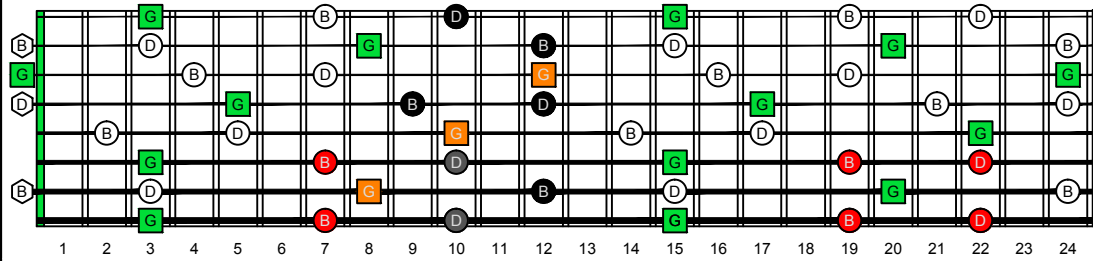

GEDBA octaves G natural - FINGERBOARD OCTAVE SHAPES

GEDBA octaves (Drop E : 8-string) G major arpeggio - ENTIRE FINGERBOARD NOTE NAMES

GEDBA octaves (Drop E : 8-string) G major arpeggio (3nps) ENTIRE FINGERBOARD NOTE NAMES : 8G6G3G1 box shape

GEDBA octaves (Drop E : 8-string) G major arpeggio (3nps) ENTIRE FINGERBOARD NOTE NAMES : 8E6E4E1 box shape

GEDBA octaves (Drop E : 8-string) G major arpeggio (3nps) ENTIRE FINGERBOARD NOTE NAMES : 8E6E4D2 box shape

GEDBA octaves (Drop E : 8-string) G major arpeggio (3nps) ENTIRE FINGERBOARD NOTE NAMES : 7D4D2 box shape

GEDBA octaves (Drop E : 8-string) G major arpeggio (3nps) ENTIRE FINGERBOARD NOTE NAMES : 7B5B2 box shape

GEDBA octaves (Drop E : 8-string) G major arpeggio (3nps) ENTIRE FINGERBOARD NOTE NAMES : 7B5A3 box shape

GEDBA octaves (Drop E : 8-string) G major arpeggio (3nps) ENTIRE FINGERBOARD NOTE NAMES : 5A3G1 box shape