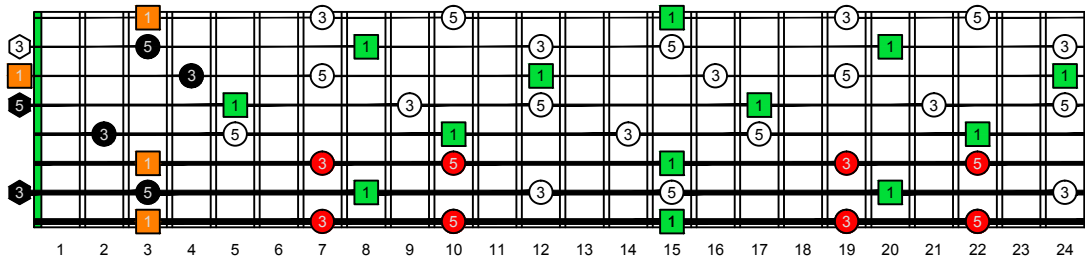

GEDBA octaves G natural - FINGERBOARD OCTAVE SHAPES

GEDBA octaves (Drop E : 8-string) G major arpeggio - ENTIRE FINGERBOARD INTERVALS

GEDBA octaves (Drop E : 8-string) G major arpeggio (3nps) ENTIRE FINGERBOARD INTERVALS : 8G6G3G1 box shape

GEDBA octaves (Drop E : 8-string) G major arpeggio (3nps) ENTIRE FINGERBOARD INTERVALS : 8E6E4E1 box shape

GEDBA octaves (Drop E : 8-string) G major arpeggio (3nps) ENTIRE FINGERBOARD INTERVALS : 8E6E4D2 box shape

GEDBA octaves (Drop E : 8-string) G major arpeggio (3nps) ENTIRE FINGERBOARD INTERVALS : 7D4D2 box shape

GEDBA octaves (Drop E : 8-string) G major arpeggio (3nps) ENTIRE FINGERBOARD INTERVALS : 7B5B2 box shape

GEDBA octaves (Drop E : 8-string) G major arpeggio (3nps) ENTIRE FINGERBOARD INTERVALS : 7B5A3 box shape

GEDBA octaves (Drop E : 8-string) G major arpeggio (3nps) ENTIRE FINGERBOARD INTERVALS : 5A3G1 box shape