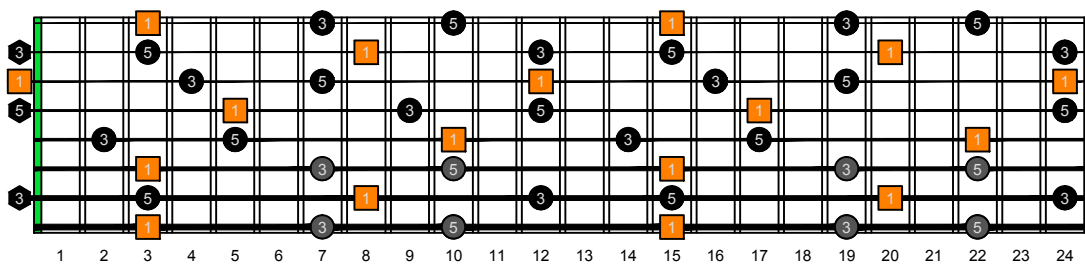

GEDBA octaves G natural - FINGERBOARD OCTAVE SHAPES

GEDBA octaves (Drop E : 8-string) G major arpeggio - ENTIRE FINGERBOARD INTERVALS

GEDBA octaves (Drop E : 8-string) G major arpeggio (3nps) ENTIRE FINGERBOARD INTERVALS : 8G6G3G1 box shape

GEDBA octaves (Drop E : 8-string) G major arpeggio (3nps) ENTIRE FINGERBOARD INTERVALS : 8E6E4E1 box shape

GEDBA octaves (Drop E : 8-string) G major arpeggio (3nps) ENTIRE FINGERBOARD INTERVALS : 8E6E4D2 box shape

GEDBA octaves (Drop E : 8-string) G major arpeggio (3nps) ENTIRE FINGERBOARD INTERVALS : 7D4D2 box shape

GEDBA octaves (Drop E : 8-string) G major arpeggio (3nps) ENTIRE FINGERBOARD INTERVALS : 7B5B2 box shape

GEDBA octaves (Drop E : 8-string) G major arpeggio (3nps) ENTIRE FINGERBOARD INTERVALS : 7B5A3 box shape

GEDBA octaves (Drop E : 8-string) G major arpeggio (3nps) ENTIRE FINGERBOARD INTERVALS : 5A3G1 box shape