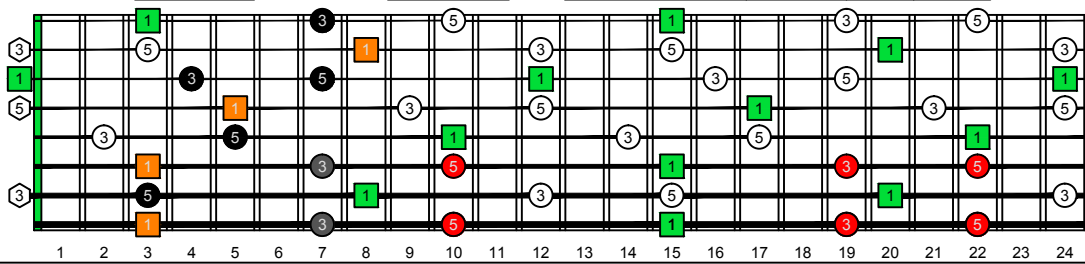

GEDBA octaves G natural - FINGERBOARD OCTAVE SHAPES

GEDBA octaves (Drop E : 8-string) G major arpeggio - ENTIRE FINGERBOARD INTERVALS

GEDBA octaves (Drop E : 8-string) G major arpeggio (3nps) ENTIRE FINGERBOARD INTERVALS : 8G6G3G1 box shape

GEDBA octaves (Drop E : 8-string) G major arpeggio (3nps) ENTIRE FINGERBOARD INTERVALS : 8E6E4E1 box shape

GEDBA octaves (Drop E : 8-string) G major arpeggio (3nps) ENTIRE FINGERBOARD INTERVALS : 8E6E4D2 box shape

GEDBA octaves (Drop E : 8-string) G major arpeggio (3nps) ENTIRE FINGERBOARD INTERVALS : 7D4D2 box shape

GEDBA octaves (Drop E : 8-string) G major arpeggio (3nps) ENTIRE FINGERBOARD INTERVALS : 7B5B2 box shape

GEDBA octaves (Drop E : 8-string) G major arpeggio (3nps) ENTIRE FINGERBOARD INTERVALS : 7B5A3 box shape

GEDBA octaves (Drop E : 8-string) G major arpeggio (3nps) ENTIRE FINGERBOARD INTERVALS : 5A3G1 box shape