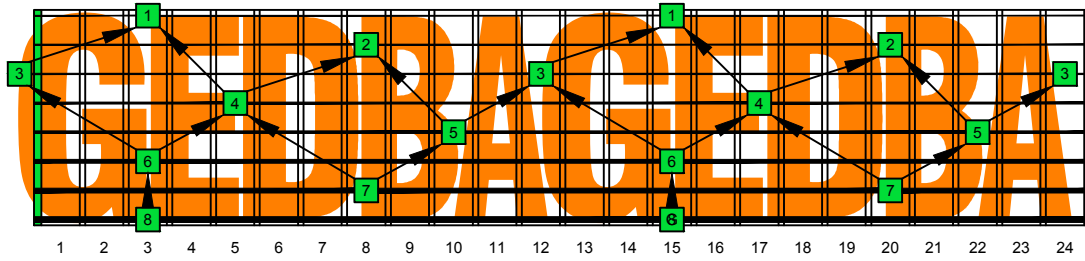

GEDBA octaves G natural - FINGERBOARD OCTAVE SHAPES

GEDBA octaves (Drop E : 8-string) G major arpeggio - ENTIRE FINGERBOARD INTERVALS

GEDBA octaves (Drop E : 8-string) G major arpeggio (3nps) ENTIRE FINGERBOARD INTERVALS : 8G6G3G1 box shape

GEDBA octaves (Drop E : 8-string) G major arpeggio (3nps) ENTIRE FINGERBOARD INTERVALS : 8E6E4E1 box shape

GEDBA octaves (Drop E : 8-string) G major arpeggio (3nps) ENTIRE FINGERBOARD INTERVALS : 8E6E4D2 box shape

GEDBA octaves (Drop E : 8-string) G major arpeggio (3nps) ENTIRE FINGERBOARD INTERVALS : 7D4D2 box shape

GEDBA octaves (Drop E : 8-string) G major arpeggio (3nps) ENTIRE FINGERBOARD INTERVALS : 7B5B2 box shape

GEDBA octaves (Drop E : 8-string) G major arpeggio (3nps) ENTIRE FINGERBOARD INTERVALS : 7B5A3 box shape

GEDBA octaves (Drop E : 8-string) G major arpeggio (3nps) ENTIRE FINGERBOARD INTERVALS : 5A3G1 box shape