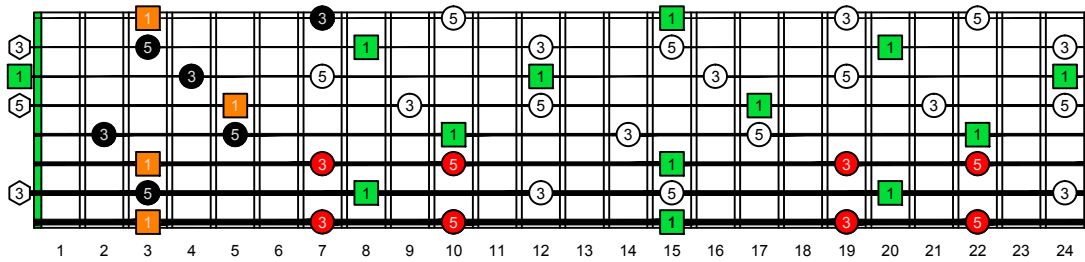

GEDBA octaves G natural - FINGERBOARD OCTAVE SHAPES

GEDBA octaves (Drop E : 8-string) G major arpeggio - ENTIRE FINGERBOARD INTERVALS

GEDBA octaves (Drop E : 8-string) G major arpeggio (3nps) ENTIRE FINGERBOARD INTERVALS : 8G6G3G1 box shape

GEDBA octaves (Drop E : 8-string) G major arpeggio (3nps) ENTIRE FINGERBOARD INTERVALS : 8E6E4E1 box shape

GEDBA octaves (Drop E : 8-string) G major arpeggio (3nps) ENTIRE FINGERBOARD INTERVALS : 8E6E4D2 box shape

GEDBA octaves (Drop E : 8-string) G major arpeggio (3nps) ENTIRE FINGERBOARD INTERVALS : 7D4D2 box shape

GEDBA octaves (Drop E : 8-string) G major arpeggio (3nps) ENTIRE FINGERBOARD INTERVALS : 7B5B2 box shape

GEDBA octaves (Drop E : 8-string) G major arpeggio (3nps) ENTIRE FINGERBOARD INTERVALS : 7B5A3 box shape

GEDBA octaves (Drop E : 8-string) G major arpeggio (3nps) ENTIRE FINGERBOARD INTERVALS : 5A3G1 box shape