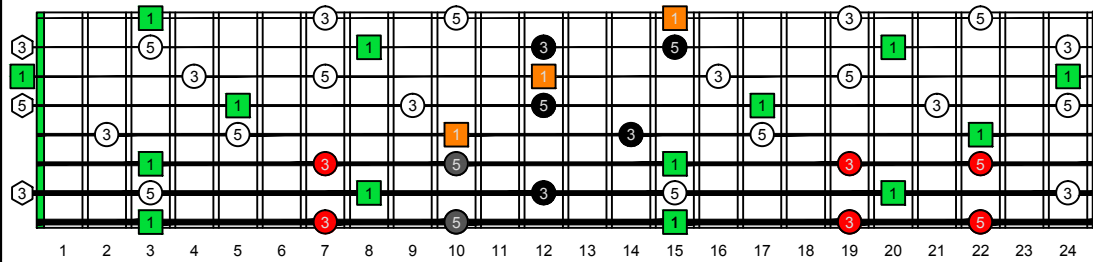

GEDBA octaves G natural - FINGERBOARD OCTAVE SHAPES

GEDBA octaves (Drop E : 8-string) G major arpeggio - ENTIRE FINGERBOARD INTERVALS

GEDBA octaves (Drop E : 8-string) G major arpeggio (3nps) ENTIRE FINGERBOARD INTERVALS : 8G6G3G1 box shape

GEDBA octaves (Drop E : 8-string) G major arpeggio (3nps) ENTIRE FINGERBOARD INTERVALS : 8E6E4E1 box shape

GEDBA octaves (Drop E : 8-string) G major arpeggio (3nps) ENTIRE FINGERBOARD INTERVALS : 8E6E4D2 box shape

GEDBA octaves (Drop E : 8-string) G major arpeggio (3nps) ENTIRE FINGERBOARD INTERVALS : 7D4D2 box shape

GEDBA octaves (Drop E : 8-string) G major arpeggio (3nps) ENTIRE FINGERBOARD INTERVALS : 7B5B2 box shape

GEDBA octaves (Drop E : 8-string) G major arpeggio (3nps) ENTIRE FINGERBOARD INTERVALS : 7B5A3 box shape

GEDBA octaves (Drop E : 8-string) G major arpeggio (3nps) ENTIRE FINGERBOARD INTERVALS : 5A3G1 box shape