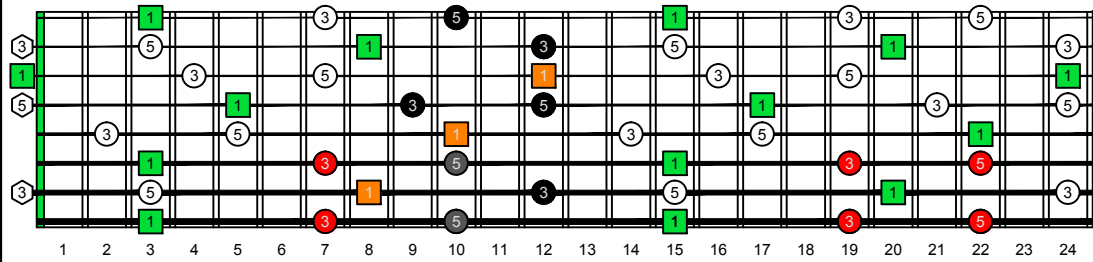

GEDBA octaves G natural - FINGERBOARD OCTAVE SHAPES

GEDBA octaves (Drop E : 8-string) G major arpeggio - ENTIRE FINGERBOARD INTERVALS

GEDBA octaves (Drop E : 8-string) G major arpeggio (3nps) ENTIRE FINGERBOARD INTERVALS : 8G6G3G1 box shape

GEDBA octaves (Drop E : 8-string) G major arpeggio (3nps) ENTIRE FINGERBOARD INTERVALS : 8E6E4E1 box shape

GEDBA octaves (Drop E : 8-string) G major arpeggio (3nps) ENTIRE FINGERBOARD INTERVALS : 8E6E4D2 box shape

GEDBA octaves (Drop E : 8-string) G major arpeggio (3nps) ENTIRE FINGERBOARD INTERVALS : 7D4D2 box shape

GEDBA octaves (Drop E : 8-string) G major arpeggio (3nps) ENTIRE FINGERBOARD INTERVALS : 7B5B2 box shape

GEDBA octaves (Drop E : 8-string) G major arpeggio (3nps) ENTIRE FINGERBOARD INTERVALS : 7B5A3 box shape

GEDBA octaves (Drop E : 8-string) G major arpeggio (3nps) ENTIRE FINGERBOARD INTERVALS : 5A3G1 box shape