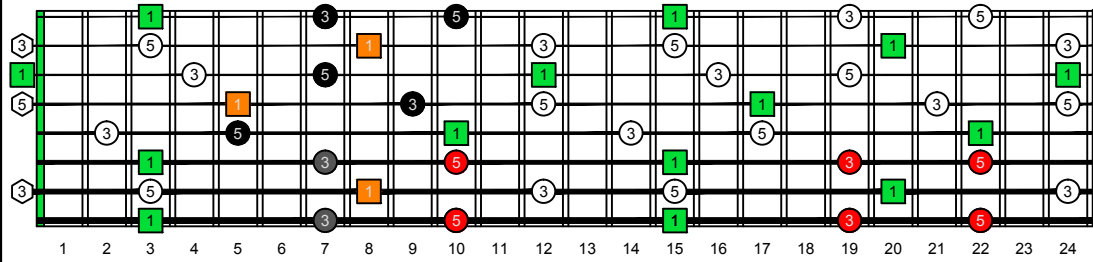

GEDBA octaves G natural - FINGERBOARD OCTAVE SHAPES

GEDBA octaves (Drop E : 8-string) G major arpeggio - ENTIRE FINGERBOARD INTERVALS

GEDBA octaves (Drop E : 8-string) G major arpeggio (3nps) ENTIRE FINGERBOARD INTERVALS : 8G6G3G1 box shape

GEDBA octaves (Drop E : 8-string) G major arpeggio (3nps) ENTIRE FINGERBOARD INTERVALS : 8E6E4E1 box shape

GEDBA octaves (Drop E : 8-string) G major arpeggio (3nps) ENTIRE FINGERBOARD INTERVALS : 8E6E4D2 box shape

GEDBA octaves (Drop E : 8-string) G major arpeggio (3nps) ENTIRE FINGERBOARD INTERVALS : 7D4D2 box shape

GEDBA octaves (Drop E : 8-string) G major arpeggio (3nps) ENTIRE FINGERBOARD INTERVALS : 7B5B2 box shape

GEDBA octaves (Drop E : 8-string) G major arpeggio (3nps) ENTIRE FINGERBOARD INTERVALS : 7B5A3 box shape

GEDBA octaves (Drop E : 8-string) G major arpeggio (3nps) ENTIRE FINGERBOARD INTERVALS : 5A3G1 box shape