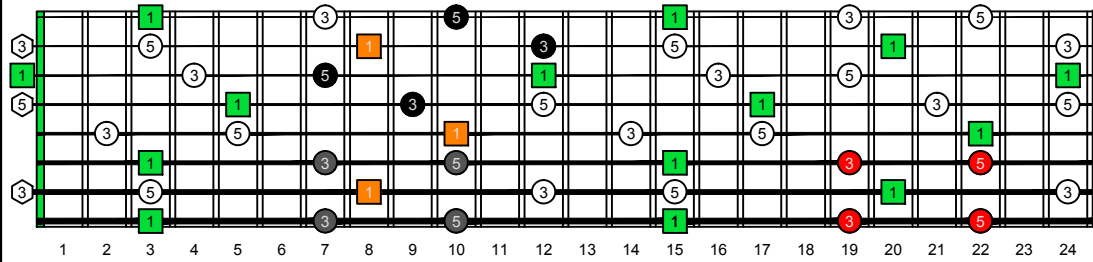

GEDBA octaves G natural - FINGERBOARD OCTAVE SHAPES

GEDBA octaves (Drop E : 8-string) G major arpeggio - ENTIRE FINGERBOARD INTERVALS

GEDBA octaves (Drop E : 8-string) G major arpeggio (3nps) ENTIRE FINGERBOARD INTERVALS : 8G6G3G1 box shape

GEDBA octaves (Drop E : 8-string) G major arpeggio (3nps) ENTIRE FINGERBOARD INTERVALS : 8E6E4E1 box shape

GEDBA octaves (Drop E : 8-string) G major arpeggio (3nps) ENTIRE FINGERBOARD INTERVALS : 8E6E4D2 box shape

GEDBA octaves (Drop E : 8-string) G major arpeggio (3nps) ENTIRE FINGERBOARD INTERVALS : 7D4D2 box shape

GEDBA octaves (Drop E : 8-string) G major arpeggio (3nps) ENTIRE FINGERBOARD INTERVALS : 7B5B2 box shape

GEDBA octaves (Drop E : 8-string) G major arpeggio (3nps) ENTIRE FINGERBOARD INTERVALS : 7B5A3 box shape

GEDBA octaves (Drop E : 8-string) G major arpeggio (3nps) ENTIRE FINGERBOARD INTERVALS : 5A3G1 box shape