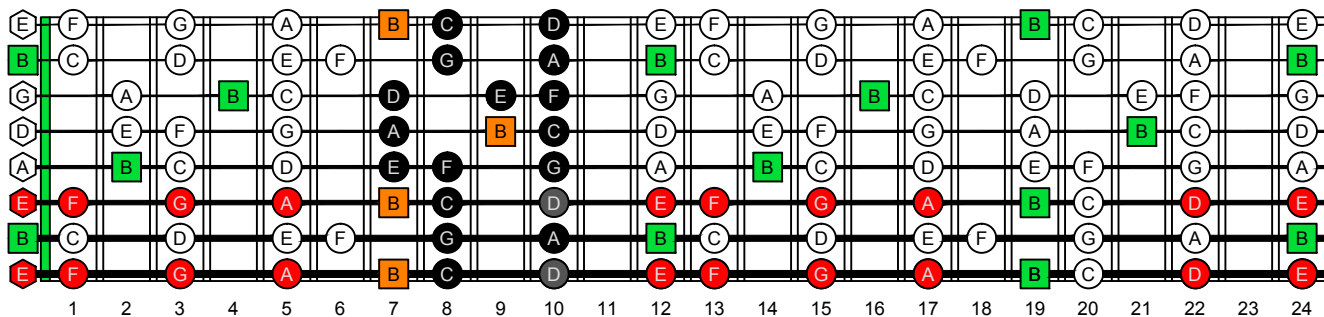

B
locrian mode
BAGED
octaves
Drop E
8-string
box shapes

www.cagedoctaves.com

Zon Brookes

BAGED octaves (Drop E : 8-string) B locrian mode : 8E6E4E1 box shape

BAGED octaves (Drop E : 8-string) B locrian mode - ENTIRE FINGERBOARD NOTE NAMES : 8E6E4E1 box shape

BAGED octaves (Drop E : 8-string) B locrian mode - ENTIRE FINGERBOARD INTERVALS : 8E6E4E1 box shape