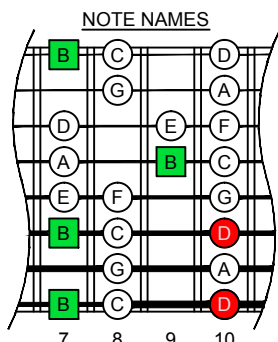

B
locrian mode
BAGED
octaves
Drop E
8-string
box shapes

www.cagedoctaves.com

Zon Brookes

BAGED octaves (Drop E : 8-string) B locrian mode : 8E6E4E1 box shape

BAGED octaves (Drop E : 8-string) B locrian mode - ENTIRE FINGERBOARD NOTE NAMES : 8E6E4E1 box shape

BAGED octaves (Drop E : 8-string) B locrian mode - ENTIRE FINGERBOARD INTERVALS : 8E6E4E1 box shape