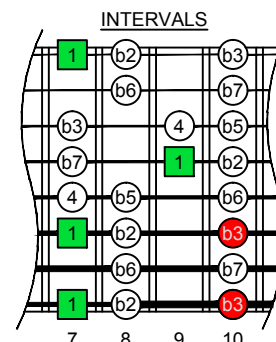

B
locrian mode
BAGED
octaves
Drop E
8-string
box shapes

www.cagedoctaves.com

Zon Brookes

BAGED octaves (Drop E : 8-string) B locrian mode : 8E6E4E1 box shape

BAGED octaves (Drop E : 8-string) B locrian mode - ENTIRE FINGERBOARD NOTE NAMES : 8E6E4E1 box shape

BAGED octaves (Drop E : 8-string) B locrian mode - ENTIRE FINGERBOARD INTERVALS : 8E6E4E1 box shape