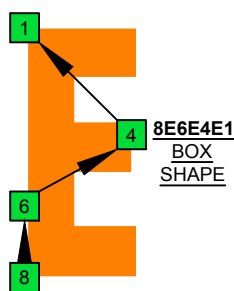

B
locrian mode
BAGED
octaves
Drop E
8-string
box shapes

www.cagedoctaves.com

Zon Brookes

BAGED octaves (Drop E : 8-string) B locrian mode : 8E6E4E1 box shape

BAGED octaves (Drop E : 8-string) B locrian mode - ENTIRE FINGERBOARD NOTE NAMES : 8E6E4E1 box shape

BAGED octaves (Drop E : 8-string) B locrian mode - ENTIRE FINGERBOARD INTERVALS : 8E6E4E1 box shape