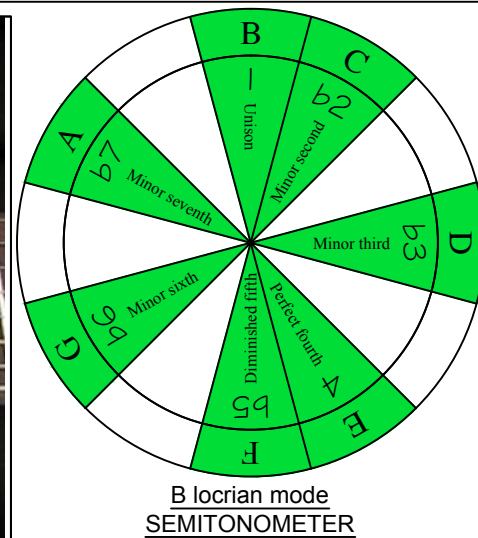

B
locrian mode
BAGED
octaves
Drop E
8-string
box shapes

www.cagedoctaves.com

Zon Brookes

BAGED octaves (Drop E : 8-string) B locrian mode : 8E6E4E1 box shape

BAGED octaves (Drop E : 8-string) B locrian mode - ENTIRE FINGERBOARD NOTE NAMES : 8E6E4E1 box shape

BAGED octaves (Drop E : 8-string) B locrian mode - ENTIRE FINGERBOARD INTERVALS : 8E6E4E1 box shape