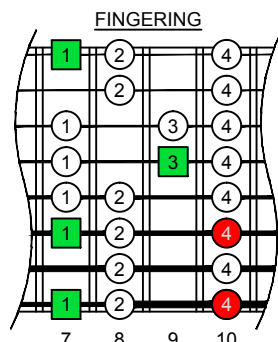

B
locrian mode
BAGED
octaves
Drop E
8-string
box shapes

www.cagedoctaves.com

Zon Brookes

BAGED octaves (Drop E : 8-string) B locrian mode : 8E6E4E1 box shape

BAGED octaves (Drop E : 8-string) B locrian mode - ENTIRE FINGERBOARD NOTE NAMES : 8E6E4E1 box shape

BAGED octaves (Drop E : 8-string) B locrian mode - ENTIRE FINGERBOARD INTERVALS : 8E6E4E1 box shape