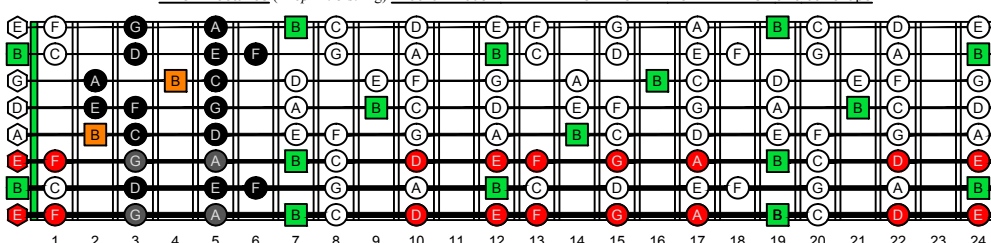

BAGED octaves (Drop E : 8-string) B natural - FINGERBOARD OCTAVE SHAPES

BAGED octaves (Drop E : 8-string) B locrian mode - ENTIRE FINGERBOARD NOTE NAMES

BAGED octaves (Drop E : 8-string) B locrian mode - ENTIRE FINGERBOARD NOTE NAMES : 7B5B2 box shape

BAGED octaves (Drop E : 8-string) B locrian mode - ENTIRE FINGERBOARD NOTE NAMES : 5A3 box shape

BAGED octaves (Drop E : 8-string) B locrian mode - ENTIRE FINGERBOARD NOTE NAMES : 8E6E3E1 box shape

BAGED octaves (Drop E : 8-string) B locrian mode - ENTIRE FINGERBOARD NOTE NAMES : 8E6E4E1 box shape

BAGED octaves (Drop E : 8-string) B locrian mode - ENTIRE FINGERBOARD NOTE NAMES : 7D4D2 box shape

BAGED octaves (Drop E : 8-string) B locrian mode - ENTIRE FINGERBOARD NOTE NAMES : 7B5B2 box shape at 12