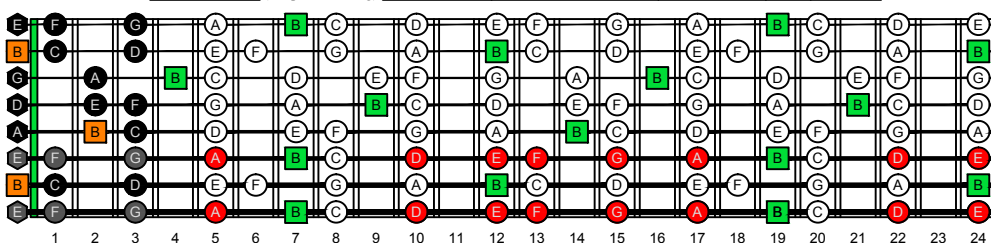

BAGED octaves (Drop E : 8-string) B natural - FINGERBOARD OCTAVE SHAPES

BAGED octaves (Drop E : 8-string) B locrian mode - ENTIRE FINGERBOARD NOTE NAMES

BAGED octaves (Drop E : 8-string) B locrian mode - ENTIRE FINGERBOARD NOTE NAMES : 7B5B2 box shape

BAGED octaves (Drop E : 8-string) B locrian mode - ENTIRE FINGERBOARD NOTE NAMES : 5A3 box shape

BAGED octaves (Drop E : 8-string) B locrian mode - ENTIRE FINGERBOARD NOTE NAMES : 8E6E3E1 box shape

BAGED octaves (Drop E : 8-string) B locrian mode - ENTIRE FINGERBOARD NOTE NAMES : 8E6E4E1 box shape

BAGED octaves (Drop E : 8-string) B locrian mode - ENTIRE FINGERBOARD NOTE NAMES : 7D4D2 box shape

BAGED octaves (Drop E : 8-string) B locrian mode - ENTIRE FINGERBOARD NOTE NAMES : 7B5B2 box shape at 12