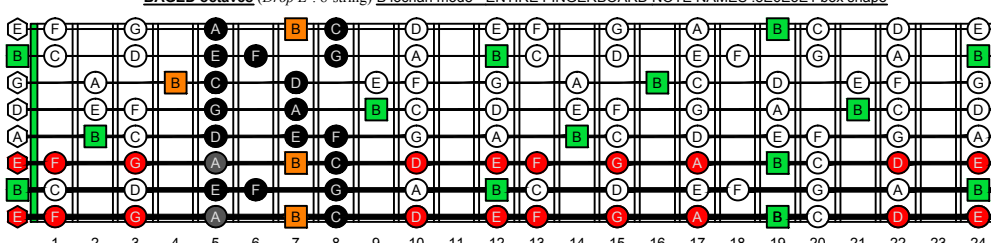

BAGED octaves (Drop E : 8-string) B natural - FINGERBOARD OCTAVE SHAPES

BAGED octaves (Drop E : 8-string) B locrian mode - ENTIRE FINGERBOARD NOTE NAMES

BAGED octaves (Drop E : 8-string) B locrian mode - ENTIRE FINGERBOARD NOTE NAMES : 7B5B2 box shape

BAGED octaves (Drop E : 8-string) B locrian mode - ENTIRE FINGERBOARD NOTE NAMES : 5A3 box shape

BAGED octaves (Drop E : 8-string) B locrian mode - ENTIRE FINGERBOARD NOTE NAMES : 8E6E3E1 box shape

BAGED octaves (Drop E : 8-string) B locrian mode - ENTIRE FINGERBOARD NOTE NAMES : 8E6E4E1 box shape

BAGED octaves (Drop E : 8-string) B locrian mode - ENTIRE FINGERBOARD NOTE NAMES : 7D4D2 box shape

BAGED octaves (Drop E : 8-string) B locrian mode - ENTIRE FINGERBOARD NOTE NAMES : 7B5B2 box shape at 12