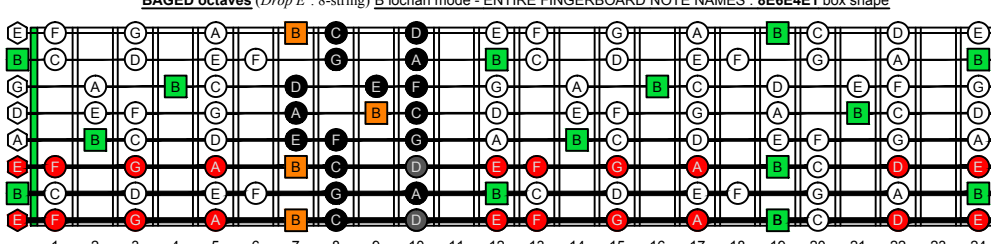

BAGED octaves (Drop E : 8-string) B natural - FINGERBOARD OCTAVE SHAPES

BAGED octaves (Drop E : 8-string) B locrian mode - ENTIRE FINGERBOARD NOTE NAMES

BAGED octaves (Drop E : 8-string) B locrian mode - ENTIRE FINGERBOARD NOTE NAMES : 7B5B2 box shape

BAGED octaves (Drop E : 8-string) B locrian mode - ENTIRE FINGERBOARD NOTE NAMES : 5A3 box shape

BAGED octaves (Drop E : 8-string) B locrian mode - ENTIRE FINGERBOARD NOTE NAMES : 8E6E3E1 box shape

BAGED octaves (Drop E : 8-string) B locrian mode - ENTIRE FINGERBOARD NOTE NAMES : 8E6E4E1 box shape

BAGED octaves (Drop E : 8-string) B locrian mode - ENTIRE FINGERBOARD NOTE NAMES : 7D4D2 box shape

BAGED octaves (Drop E : 8-string) B locrian mode - ENTIRE FINGERBOARD NOTE NAMES : 7B5B2 box shape at 12