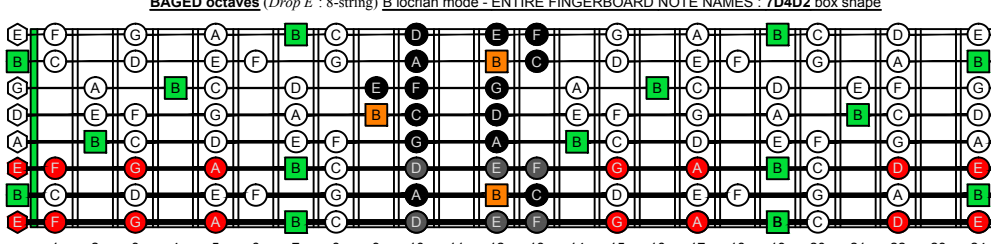

BAGED octaves (Drop E : 8-string) B natural - FINGERBOARD OCTAVE SHAPES

BAGED octaves (Drop E : 8-string) B locrian mode - ENTIRE FINGERBOARD NOTE NAMES

BAGED octaves (Drop E : 8-string) B locrian mode - ENTIRE FINGERBOARD NOTE NAMES : 7B5B2 box shape

BAGED octaves (Drop E : 8-string) B locrian mode - ENTIRE FINGERBOARD NOTE NAMES : 5A3 box shape

BAGED octaves (Drop E : 8-string) B locrian mode - ENTIRE FINGERBOARD NOTE NAMES : 8E6E3E1 box shape

BAGED octaves (Drop E : 8-string) B locrian mode - ENTIRE FINGERBOARD NOTE NAMES : 8E6E4E1 box shape

BAGED octaves (Drop E : 8-string) B locrian mode - ENTIRE FINGERBOARD NOTE NAMES : 7D4D2 box shape

BAGED octaves (Drop E : 8-string) B locrian mode - ENTIRE FINGERBOARD NOTE NAMES : 7B5B2 box shape at 12