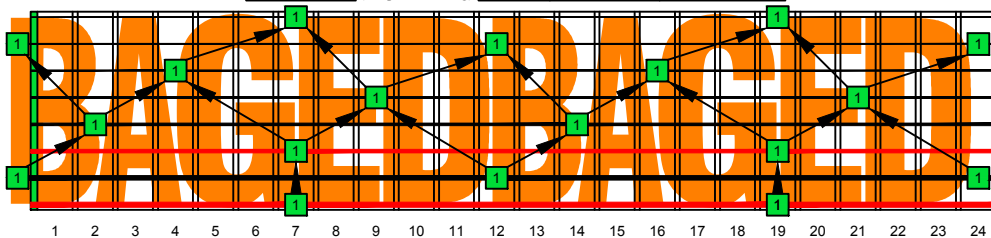

BAGED octaves (Drop E : 8-string) B natural - FINGERBOARD OCTAVE SHAPES

BAGED octaves (Drop E : 8-string) B locrian mode - ENTIRE FINGERBOARD NOTE NAMES

BAGED octaves (Drop E : 8-string) B locrian mode - ENTIRE FINGERBOARD NOTE NAMES : 7B5B2 box shape

BAGED octaves (Drop E : 8-string) B locrian mode - ENTIRE FINGERBOARD NOTE NAMES : 5A3 box shape

BAGED octaves (Drop E : 8-string) B locrian mode - ENTIRE FINGERBOARD NOTE NAMES : 8E6E3E1 box shape

BAGED octaves (Drop E : 8-string) B locrian mode - ENTIRE FINGERBOARD NOTE NAMES : 8E6E4E1 box shape

BAGED octaves (Drop E : 8-string) B locrian mode - ENTIRE FINGERBOARD NOTE NAMES : 7D4D2 box shape

BAGED octaves (Drop E : 8-string) B locrian mode - ENTIRE FINGERBOARD NOTE NAMES : 7B5B2 box shape at 12