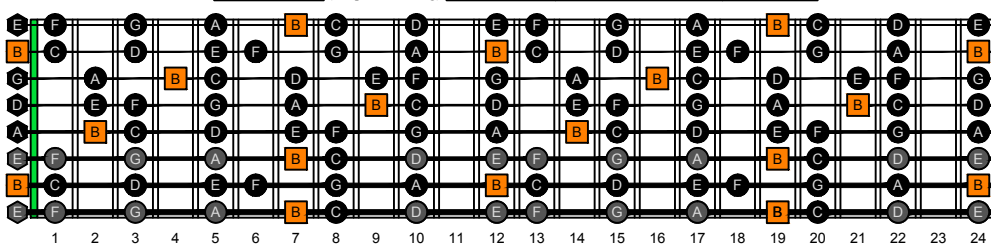

BAGED octaves (Drop E : 8-string) B natural - FINGERBOARD OCTAVE SHAPES

BAGED octaves (Drop E : 8-string) B locrian mode - ENTIRE FINGERBOARD NOTE NAMES

BAGED octaves (Drop E : 8-string) B locrian mode - ENTIRE FINGERBOARD NOTE NAMES : 7B5B2 box shape

BAGED octaves (Drop E : 8-string) B locrian mode - ENTIRE FINGERBOARD NOTE NAMES : 5A3 box shape

BAGED octaves (Drop E : 8-string) B locrian mode - ENTIRE FINGERBOARD NOTE NAMES : 8E6E3E1 box shape

BAGED octaves (Drop E : 8-string) B locrian mode - ENTIRE FINGERBOARD NOTE NAMES : 8E6E4E1 box shape

BAGED octaves (Drop E : 8-string) B locrian mode - ENTIRE FINGERBOARD NOTE NAMES : 7D4D2 box shape

BAGED octaves (Drop E : 8-string) B locrian mode - ENTIRE FINGERBOARD NOTE NAMES : 7B5B2 box shape at 12