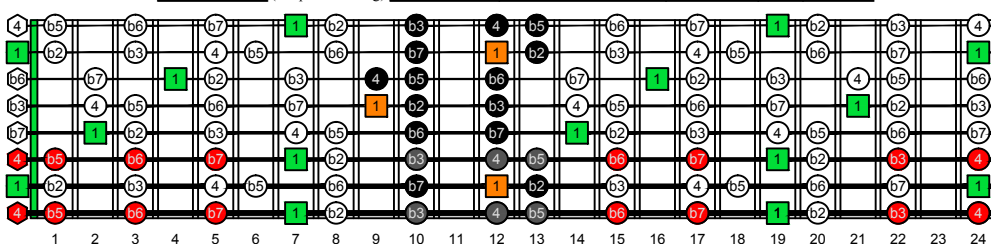

BAGED octaves (Drop E : 8-string) B natural - FINGERBOARD OCTAVE SHAPES

BAGED octaves (Drop E : 8-string) B locrian mode - ENTIRE FINGERBOARD INTERVALS

BAGED octaves (Drop E : 8-string) B locrian mode - ENTIRE FINGERBOARD INTERVALS : 7B5B2 box shape

BAGED octaves (Drop E : 8-string) B locrian mode - ENTIRE FINGERBOARD INTERVALS : 5A3 box shape

BAGED octaves (Drop E : 8-string) B locrian mode - ENTIRE FINGERBOARD INTERVALS : 8E6E3E1 box shape

BAGED octaves (Drop E : 8-string) B locrian mode - ENTIRE FINGERBOARD INTERVALS : 8E6E4E1 box shape

BAGED octaves (Drop E : 8-string) B locrian mode - ENTIRE FINGERBOARD INTERVALS : 7D4D2 box shape

BAGED octaves (Drop E : 8-string) B locrian mode - ENTIRE FINGERBOARD INTERVALS : 7B5B2 box shape at 12