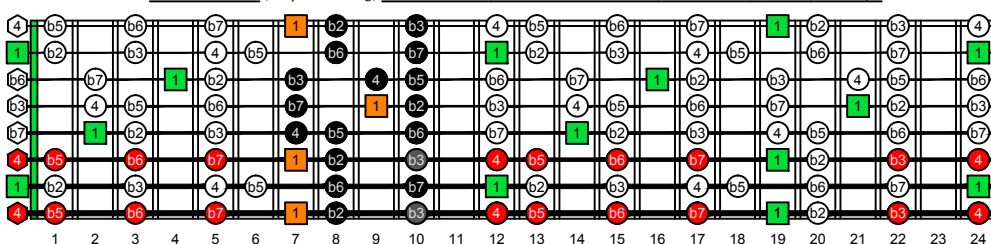

BAGED octaves (Drop E : 8-string) B natural - FINGERBOARD OCTAVE SHAPES

BAGED octaves (Drop E : 8-string) B locrian mode - ENTIRE FINGERBOARD INTERVALS

BAGED octaves (Drop E : 8-string) B locrian mode - ENTIRE FINGERBOARD INTERVALS : 7B5B2 box shape

BAGED octaves (Drop E : 8-string) B locrian mode - ENTIRE FINGERBOARD INTERVALS : 5A3 box shape

BAGED octaves (Drop E : 8-string) B locrian mode - ENTIRE FINGERBOARD INTERVALS : 8E6E3E1 box shape

BAGED octaves (Drop E : 8-string) B locrian mode - ENTIRE FINGERBOARD INTERVALS : 8E6E4E1 box shape

BAGED octaves (Drop E : 8-string) B locrian mode - ENTIRE FINGERBOARD INTERVALS : 7D4D2 box shape

BAGED octaves (Drop E : 8-string) B locrian mode - ENTIRE FINGERBOARD INTERVALS : 7B5B2 box shape at 12