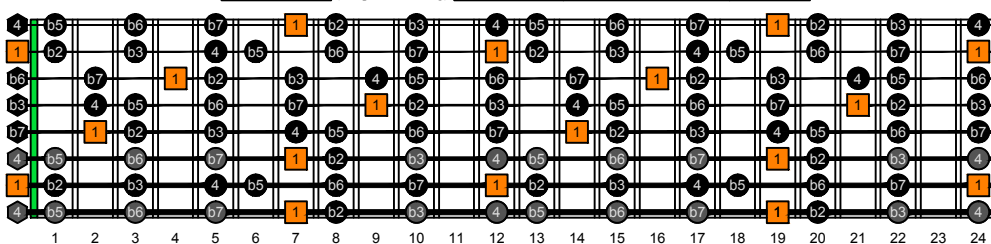

BAGED octaves (Drop E : 8-string) B natural - FINGERBOARD OCTAVE SHAPES

BAGED octaves (Drop E : 8-string) B locrian mode - ENTIRE FINGERBOARD INTERVALS

BAGED octaves (Drop E : 8-string) B locrian mode - ENTIRE FINGERBOARD INTERVALS : 7B5B2 box shape

BAGED octaves (Drop E : 8-string) B locrian mode - ENTIRE FINGERBOARD INTERVALS : 5A3 box shape

BAGED octaves (Drop E : 8-string) B locrian mode - ENTIRE FINGERBOARD INTERVALS : 8E6E3E1 box shape

BAGED octaves (Drop E : 8-string) B locrian mode - ENTIRE FINGERBOARD INTERVALS : 8E6E4E1 box shape

BAGED octaves (Drop E : 8-string) B locrian mode - ENTIRE FINGERBOARD INTERVALS : 7D4D2 box shape

BAGED octaves (Drop E : 8-string) B locrian mode - ENTIRE FINGERBOARD INTERVALS : 7B5B2 box shape at 12