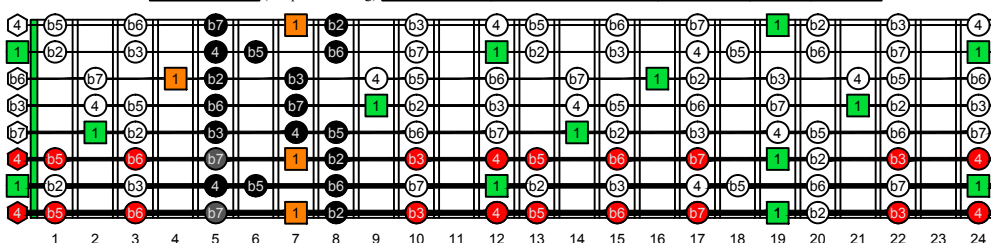

BAGED octaves (Drop E : 8-string) B natural - FINGERBOARD OCTAVE SHAPES

BAGED octaves (Drop E : 8-string) B locrian mode - ENTIRE FINGERBOARD INTERVALS

BAGED octaves (Drop E : 8-string) B locrian mode - ENTIRE FINGERBOARD INTERVALS : 7B5B2 box shape

BAGED octaves (Drop E : 8-string) B locrian mode - ENTIRE FINGERBOARD INTERVALS : 5A3 box shape

BAGED octaves (Drop E : 8-string) B locrian mode - ENTIRE FINGERBOARD INTERVALS : 8E6E3E1 box shape

BAGED octaves (Drop E : 8-string) B locrian mode - ENTIRE FINGERBOARD INTERVALS : 8E6E4E1 box shape

BAGED octaves (Drop E : 8-string) B locrian mode - ENTIRE FINGERBOARD INTERVALS : 7D4D2 box shape

BAGED octaves (Drop E : 8-string) B locrian mode - ENTIRE FINGERBOARD INTERVALS : 7B5B2 box shape at 12