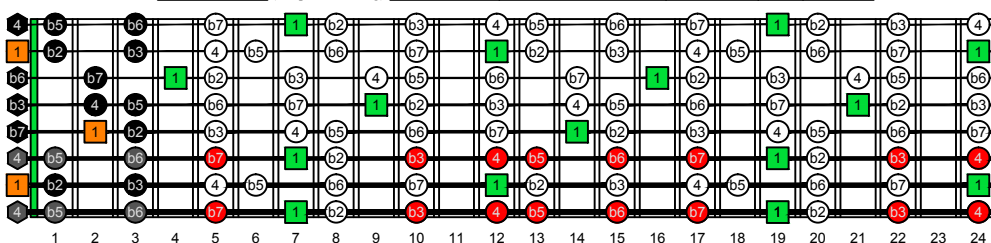

BAGED octaves (Drop E : 8-string) B natural - FINGERBOARD OCTAVE SHAPES

BAGED octaves (Drop E : 8-string) B locrian mode - ENTIRE FINGERBOARD INTERVALS

BAGED octaves (Drop E : 8-string) B locrian mode - ENTIRE FINGERBOARD INTERVALS : 7B5B2 box shape

BAGED octaves (Drop E : 8-string) B locrian mode - ENTIRE FINGERBOARD INTERVALS : 5A3 box shape

BAGED octaves (Drop E : 8-string) B locrian mode - ENTIRE FINGERBOARD INTERVALS : 8E6E3E1 box shape

BAGED octaves (Drop E : 8-string) B locrian mode - ENTIRE FINGERBOARD INTERVALS : 8E6E4E1 box shape

BAGED octaves (Drop E : 8-string) B locrian mode - ENTIRE FINGERBOARD INTERVALS : 7D4D2 box shape

BAGED octaves (Drop E : 8-string) B locrian mode - ENTIRE FINGERBOARD INTERVALS : 7B5B2 box shape at 12