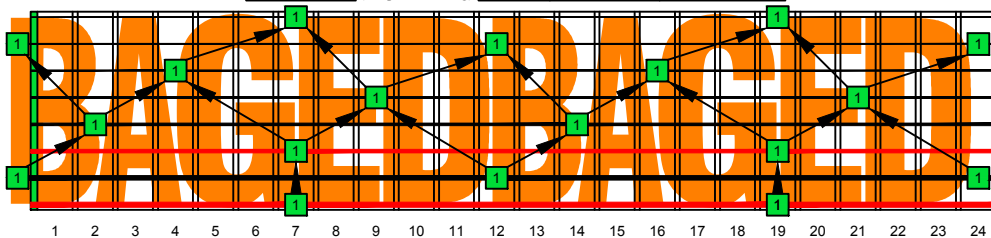

BAGED octaves (Drop E : 8-string) B natural - FINGERBOARD OCTAVE SHAPES

BAGED octaves (Drop E : 8-string) B locrian mode - ENTIRE FINGERBOARD INTERVALS

BAGED octaves (Drop E : 8-string) B locrian mode - ENTIRE FINGERBOARD INTERVALS : 7B5B2 box shape

BAGED octaves (Drop E : 8-string) B locrian mode - ENTIRE FINGERBOARD INTERVALS : 5A3 box shape

BAGED octaves (Drop E : 8-string) B locrian mode - ENTIRE FINGERBOARD INTERVALS : 8E6E3E1 box shape

BAGED octaves (Drop E : 8-string) B locrian mode - ENTIRE FINGERBOARD INTERVALS : 8E6E4E1 box shape

BAGED octaves (Drop E : 8-string) B locrian mode - ENTIRE FINGERBOARD INTERVALS : 7D4D2 box shape

BAGED octaves (Drop E : 8-string) B locrian mode - ENTIRE FINGERBOARD INTERVALS : 7B5B2 box shape at 12