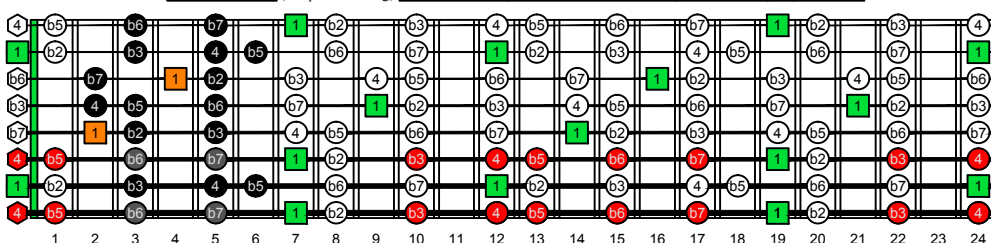

BAGED octaves (Drop E : 8-string) B natural - FINGERBOARD OCTAVE SHAPES

BAGED octaves (Drop E : 8-string) B locrian mode - ENTIRE FINGERBOARD INTERVALS

BAGED octaves (Drop E : 8-string) B locrian mode - ENTIRE FINGERBOARD INTERVALS : 7B5B2 box shape

BAGED octaves (Drop E : 8-string) B locrian mode - ENTIRE FINGERBOARD INTERVALS : 5A3 box shape

BAGED octaves (Drop E : 8-string) B locrian mode - ENTIRE FINGERBOARD INTERVALS : 8E6E3E1 box shape

BAGED octaves (Drop E : 8-string) B locrian mode - ENTIRE FINGERBOARD INTERVALS : 8E6E4E1 box shape

BAGED octaves (Drop E : 8-string) B locrian mode - ENTIRE FINGERBOARD INTERVALS : 7D4D2 box shape

BAGED octaves (Drop E : 8-string) B locrian mode - ENTIRE FINGERBOARD INTERVALS : 7B5B2 box shape at 12