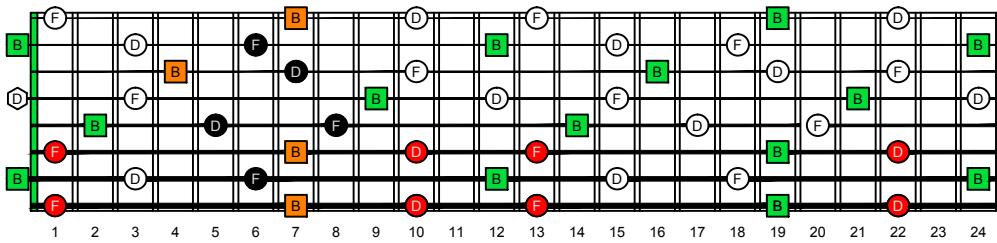

BAGED octaves (Drop E : 8-string) B natural - FINGERBOARD OCTAVE SHAPES

BAGED octaves (Drop E : 8-string) B diminished arpeggio - ENTIRE FINGERBOARD NOTE NAMES

BAGED octaves (Drop E : 8-string) B diminished arpeggio - ENTIRE FINGERBOARD NOTE NAMES : 7B5B2 box shape

BAGED octaves (Drop E : 8-string) B diminished arpeggio - ENTIRE FINGERBOARD NOTE NAMES : 5A3 box shape

BAGED octaves (Drop E : 8-string) B diminished arpeggio - ENTIRE FINGERBOARD NOTE NAMES : 8E6E3E1 box shape

BAGED octaves (Drop E : 8-string) B diminished arpeggio - ENTIRE FINGERBOARD NOTE NAMES : 8E6E4E1 box shape

BAGED octaves (Drop E : 8-string) B diminished arpeggio - ENTIRE FINGERBOARD NOTE NAMES : 7D4D2 box shape