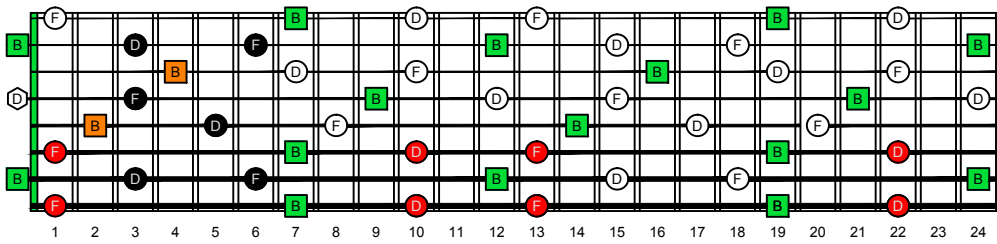

BAGED octaves (Drop E : 8-string) B natural - FINGERBOARD OCTAVE SHAPES

BAGED octaves (Drop E : 8-string) B diminished arpeggio - ENTIRE FINGERBOARD NOTE NAMES

BAGED octaves (Drop E : 8-string) B diminished arpeggio - ENTIRE FINGERBOARD NOTE NAMES : 7B5B2 box shape

BAGED octaves (Drop E : 8-string) B diminished arpeggio - ENTIRE FINGERBOARD NOTE NAMES : 5A3 box shape

BAGED octaves (Drop E : 8-string) B diminished arpeggio - ENTIRE FINGERBOARD NOTE NAMES : 8E6E3E1 box shape

BAGED octaves (Drop E : 8-string) B diminished arpeggio - ENTIRE FINGERBOARD NOTE NAMES : 8E6E4E1 box shape

BAGED octaves (Drop E : 8-string) B diminished arpeggio - ENTIRE FINGERBOARD NOTE NAMES : 7D4D2 box shape