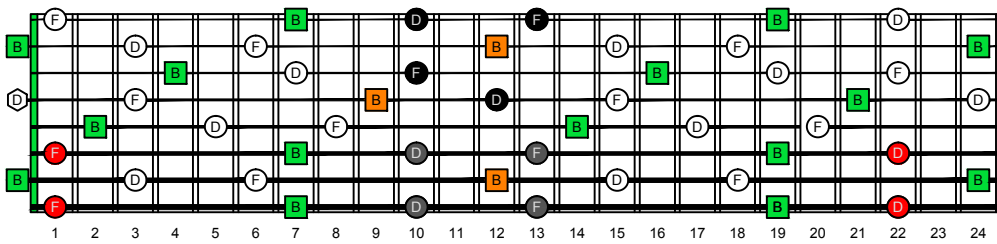

BAGED octaves (Drop E : 8-string) B natural - FINGERBOARD OCTAVE SHAPES

BAGED octaves (Drop E : 8-string) B diminished arpeggio - ENTIRE FINGERBOARD NOTE NAMES

BAGED octaves (Drop E : 8-string) B diminished arpeggio - ENTIRE FINGERBOARD NOTE NAMES : 7B5B2 box shape

BAGED octaves (Drop E : 8-string) B diminished arpeggio - ENTIRE FINGERBOARD NOTE NAMES : 5A3 box shape

BAGED octaves (Drop E : 8-string) B diminished arpeggio - ENTIRE FINGERBOARD NOTE NAMES : 8E6E3E1 box shape

BAGED octaves (Drop E : 8-string) B diminished arpeggio - ENTIRE FINGERBOARD NOTE NAMES : 8E6E4E1 box shape

BAGED octaves (Drop E : 8-string) B diminished arpeggio - ENTIRE FINGERBOARD NOTE NAMES : 7D4D2 box shape