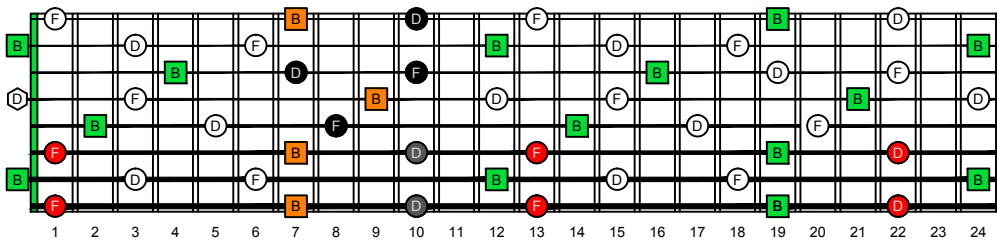

BAGED octaves (Drop E : 8-string) B natural - FINGERBOARD OCTAVE SHAPES

BAGED octaves (Drop E : 8-string) B diminished arpeggio - ENTIRE FINGERBOARD NOTE NAMES

BAGED octaves (Drop E : 8-string) B diminished arpeggio - ENTIRE FINGERBOARD NOTE NAMES : 7B5B2 box shape

BAGED octaves (Drop E : 8-string) B diminished arpeggio - ENTIRE FINGERBOARD NOTE NAMES : 5A3 box shape

BAGED octaves (Drop E : 8-string) B diminished arpeggio - ENTIRE FINGERBOARD NOTE NAMES : 8E6E3E1 box shape

BAGED octaves (Drop E : 8-string) B diminished arpeggio - ENTIRE FINGERBOARD NOTE NAMES : 8E6E4E1 box shape

BAGED octaves (Drop E : 8-string) B diminished arpeggio - ENTIRE FINGERBOARD NOTE NAMES : 7D4D2 box shape