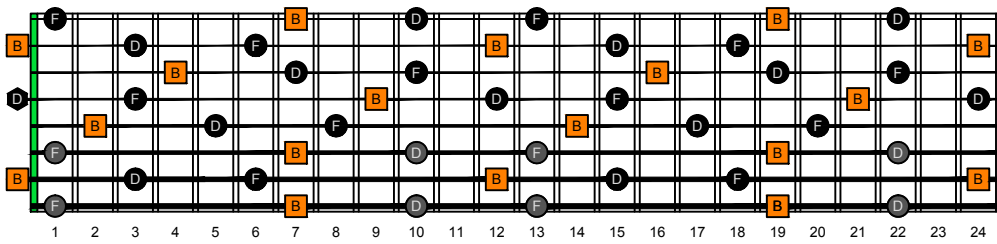

BAGED octaves (Drop E : 8-string) B natural - FINGERBOARD OCTAVE SHAPES

BAGED octaves (Drop E : 8-string) B diminished arpeggio - ENTIRE FINGERBOARD NOTE NAMES

BAGED octaves (Drop E : 8-string) B diminished arpeggio - ENTIRE FINGERBOARD NOTE NAMES : 7B5B2 box shape

BAGED octaves (Drop E : 8-string) B diminished arpeggio - ENTIRE FINGERBOARD NOTE NAMES : 5A3 box shape

BAGED octaves (Drop E : 8-string) B diminished arpeggio - ENTIRE FINGERBOARD NOTE NAMES : 8E6E3E1 box shape

BAGED octaves (Drop E : 8-string) B diminished arpeggio - ENTIRE FINGERBOARD NOTE NAMES : 8E6E4E1 box shape

BAGED octaves (Drop E : 8-string) B diminished arpeggio - ENTIRE FINGERBOARD NOTE NAMES : 7D4D2 box shape