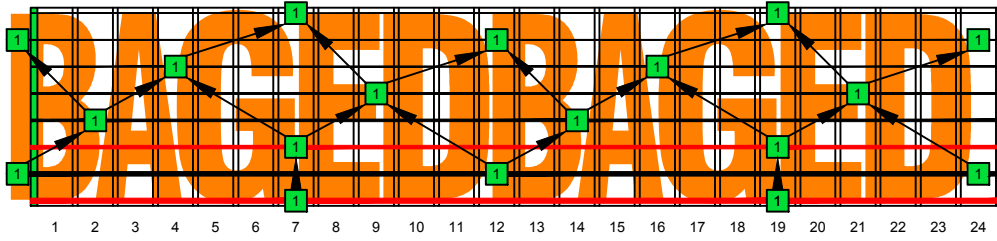

BAGED octaves (Drop E : 8-string) B natural - FINGERBOARD OCTAVE SHAPES

BAGED octaves (Drop E : 8-string) B diminished arpeggio - ENTIRE FINGERBOARD NOTE NAMES

BAGED octaves (Drop E : 8-string) B diminished arpeggio - ENTIRE FINGERBOARD NOTE NAMES : 7B5B2 box shape

BAGED octaves (Drop E : 8-string) B diminished arpeggio - ENTIRE FINGERBOARD NOTE NAMES : 5A3 box shape

BAGED octaves (Drop E : 8-string) B diminished arpeggio - ENTIRE FINGERBOARD NOTE NAMES : 8E6E3E1 box shape