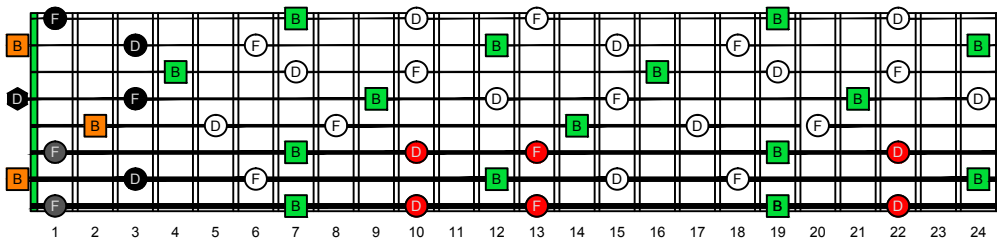

BAGED octaves (Drop E : 8-string) B natural - FINGERBOARD OCTAVE SHAPES

BAGED octaves (Drop E : 8-string) B diminished arpeggio - ENTIRE FINGERBOARD NOTE NAMES

BAGED octaves (Drop E : 8-string) B diminished arpeggio - ENTIRE FINGERBOARD NOTE NAMES : 7B5B2 box shape

BAGED octaves (Drop E : 8-string) B diminished arpeggio - ENTIRE FINGERBOARD NOTE NAMES : 5A3 box shape

BAGED octaves (Drop E : 8-string) B diminished arpeggio - ENTIRE FINGERBOARD NOTE NAMES : 8E6E3E1 box shape

BAGED octaves (Drop E : 8-string) B diminished arpeggio - ENTIRE FINGERBOARD NOTE NAMES : 8E6E4E1 box shape

BAGED octaves (Drop E : 8-string) B diminished arpeggio - ENTIRE FINGERBOARD NOTE NAMES : 7D4D2 box shape