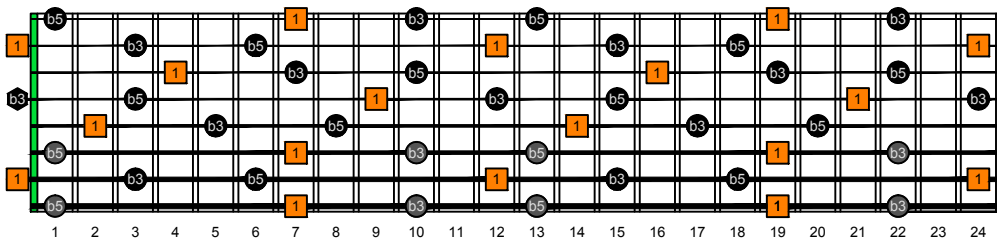

BAGED octaves (Drop E : 8-string) B natural - FINGERBOARD OCTAVE SHAPES

BAGED octaves (Drop E : 8-string) B diminished arpeggio - ENTIRE FINGERBOARD INTERVALS

BAGED octaves (Drop E : 8-string) B diminished arpeggio - ENTIRE FINGERBOARD INTERVALS : 7B5B2 box shape

BAGED octaves (Drop E : 8-string) B diminished arpeggio - ENTIRE FINGERBOARD INTERVALS : 5A3 box shape

BAGED octaves (Drop E : 8-string) B diminished arpeggio - ENTIRE FINGERBOARD INTERVALS : 8E6E3E1 box shape

BAGED octaves (Drop E : 8-string) B diminished arpeggio - ENTIRE FINGERBOARD INTERVALS : 8E6E4E1 box shape

BAGED octaves (Drop E : 8-string) B diminished arpeggio - ENTIRE FINGERBOARD INTERVALS : 7D4D2 box shape

BAGED octaves (Drop E : 8-string) B locrian mode - ENTIRE FINGERBOARD INTERVALS : 7B5B2 box shape at 12