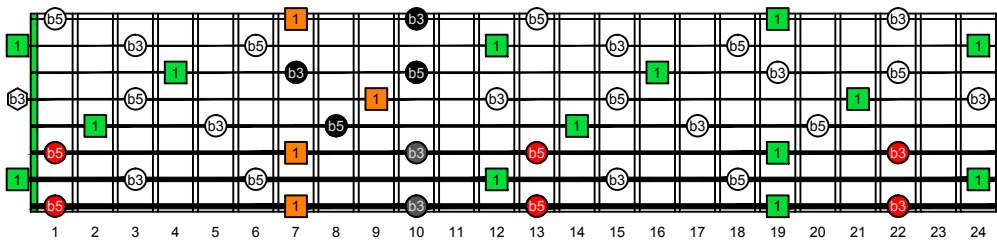

BAGED octaves (Drop E : 8-string) B natural - FINGERBOARD OCTAVE SHAPES

BAGED octaves (Drop E : 8-string) B diminished arpeggio - ENTIRE FINGERBOARD INTERVALS

BAGED octaves (Drop E : 8-string) B diminished arpeggio - ENTIRE FINGERBOARD INTERVALS : 7B5B2 box shape

BAGED octaves (Drop E : 8-string) B diminished arpeggio - ENTIRE FINGERBOARD INTERVALS : 5A3 box shape

BAGED octaves (Drop E : 8-string) B diminished arpeggio - ENTIRE FINGERBOARD INTERVALS : 8E6E3E1 box shape

BAGED octaves (Drop E : 8-string) B diminished arpeggio - ENTIRE FINGERBOARD INTERVALS : 8E6E4E1 box shape

BAGED octaves (Drop E : 8-string) B diminished arpeggio - ENTIRE FINGERBOARD INTERVALS : 7D4D2 box shape

BAGED octaves (Drop E : 8-string) B locrian mode - ENTIRE FINGERBOARD INTERVALS : 7B5B2 box shape at 12