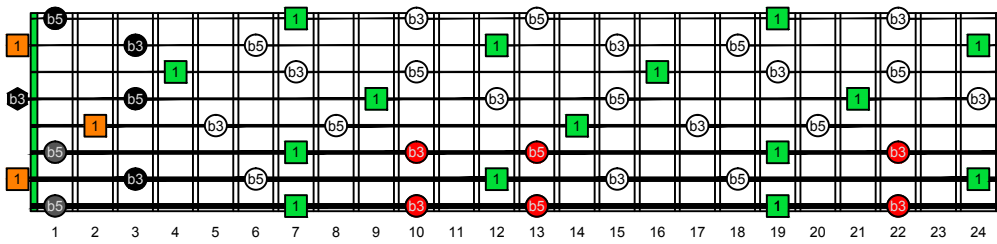

BAGED octaves (Drop E : 8-string) B natural - FINGERBOARD OCTAVE SHAPES

BAGED octaves (Drop E : 8-string) B diminished arpeggio - ENTIRE FINGERBOARD INTERVALS

BAGED octaves (Drop E : 8-string) B diminished arpeggio - ENTIRE FINGERBOARD INTERVALS : 7B5B2 box shape

BAGED octaves (Drop E : 8-string) B diminished arpeggio - ENTIRE FINGERBOARD INTERVALS : 5A3 box shape

BAGED octaves (Drop E : 8-string) B diminished arpeggio - ENTIRE FINGERBOARD INTERVALS : 8E6E3E1 box shape

BAGED octaves (Drop E : 8-string) B diminished arpeggio - ENTIRE FINGERBOARD INTERVALS : 8E6E4E1 box shape

BAGED octaves (Drop E : 8-string) B diminished arpeggio - ENTIRE FINGERBOARD INTERVALS : 7D4D2 box shape

BAGED octaves (Drop E : 8-string) B locrian mode - ENTIRE FINGERBOARD INTERVALS : 7B5B2 box shape at 12