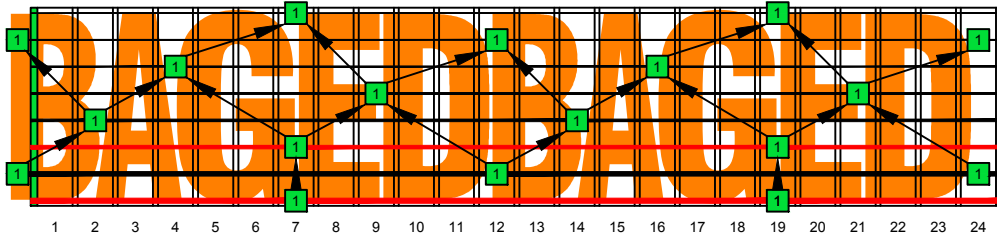

BAGED octaves (Drop E : 8-string) B natural - FINGERBOARD OCTAVE SHAPES

BAGED octaves (Drop E : 8-string) B diminished arpeggio - ENTIRE FINGERBOARD INTERVALS

BAGED octaves (Drop E : 8-string) B diminished arpeggio - ENTIRE FINGERBOARD INTERVALS : 7B5B2 box shape

BAGED octaves (Drop E : 8-string) B diminished arpeggio - ENTIRE FINGERBOARD INTERVALS : 5A3 box shape

BAGED octaves (Drop E : 8-string) B diminished arpeggio - ENTIRE FINGERBOARD INTERVALS : 8E6E3E1 box shape

BAGED octaves (Drop E : 8-string) B diminished arpeggio - ENTIRE FINGERBOARD INTERVALS : 8E6E4E1 box shape

BAGED octaves (Drop E : 8-string) B diminished arpeggio - ENTIRE FINGERBOARD INTERVALS : 7D4D2 box shape

BAGED octaves (Drop E : 8-string) B locrian mode - ENTIRE FINGERBOARD INTERVALS : 7B5B2 box shape at 12