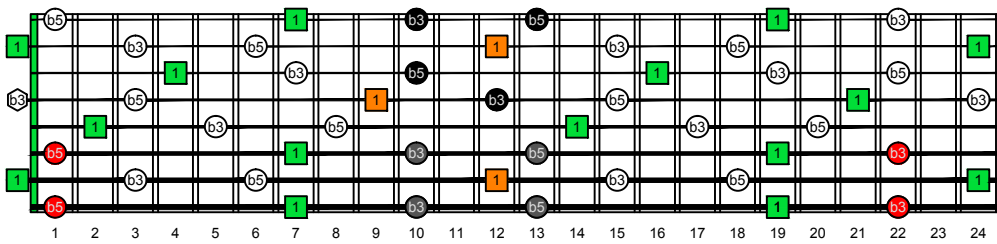

BAGED octaves (Drop E : 8-string) B natural - FINGERBOARD OCTAVE SHAPES

BAGED octaves (Drop E : 8-string) B diminished arpeggio - ENTIRE FINGERBOARD INTERVALS

BAGED octaves (Drop E : 8-string) B diminished arpeggio - ENTIRE FINGERBOARD INTERVALS : 7B5B2 box shape

BAGED octaves (Drop E : 8-string) B diminished arpeggio - ENTIRE FINGERBOARD INTERVALS : 5A3 box shape

BAGED octaves (Drop E : 8-string) B diminished arpeggio - ENTIRE FINGERBOARD INTERVALS : 8E6E3E1 box shape

BAGED octaves (Drop E : 8-string) B diminished arpeggio - ENTIRE FINGERBOARD INTERVALS : 8E6E4E1 box shape

BAGED octaves (Drop E : 8-string) B diminished arpeggio - ENTIRE FINGERBOARD INTERVALS : 7D4D2 box shape

BAGED octaves (Drop E : 8-string) B locrian mode - ENTIRE FINGERBOARD INTERVALS : 7B5B2 box shape at 12