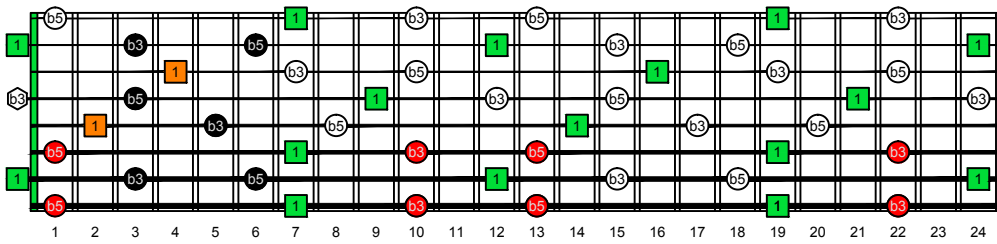

BAGED octaves (Drop E : 8-string) B natural - FINGERBOARD OCTAVE SHAPES

BAGED octaves (Drop E : 8-string) B diminished arpeggio - ENTIRE FINGERBOARD INTERVALS

BAGED octaves (Drop E : 8-string) B diminished arpeggio - ENTIRE FINGERBOARD INTERVALS : 7B5B2 box shape

BAGED octaves (Drop E : 8-string) B diminished arpeggio - ENTIRE FINGERBOARD INTERVALS : 5A3 box shape

BAGED octaves (Drop E : 8-string) B diminished arpeggio - ENTIRE FINGERBOARD INTERVALS : 8E6E3E1 box shape

BAGED octaves (Drop E : 8-string) B diminished arpeggio - ENTIRE FINGERBOARD INTERVALS : 8E6E4E1 box shape

BAGED octaves (Drop E : 8-string) B diminished arpeggio - ENTIRE FINGERBOARD INTERVALS : 7D4D2 box shape

BAGED octaves (Drop E : 8-string) B locrian mode - ENTIRE FINGERBOARD INTERVALS : 7B5B2 box shape at 12