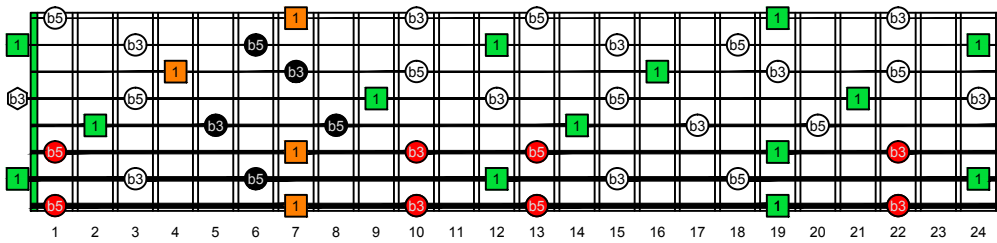

BAGED octaves (Drop E : 8-string) B natural - FINGERBOARD OCTAVE SHAPES

BAGED octaves (Drop E : 8-string) B diminished arpeggio - ENTIRE FINGERBOARD INTERVALS

BAGED octaves (Drop E : 8-string) B diminished arpeggio - ENTIRE FINGERBOARD INTERVALS : 7B5B2 box shape

BAGED octaves (Drop E : 8-string) B diminished arpeggio - ENTIRE FINGERBOARD INTERVALS : 5A3 box shape

BAGED octaves (Drop E : 8-string) B diminished arpeggio - ENTIRE FINGERBOARD INTERVALS : 8E6E3E1 box shape

BAGED octaves (Drop E : 8-string) B diminished arpeggio - ENTIRE FINGERBOARD INTERVALS : 8E6E4E1 box shape

BAGED octaves (Drop E : 8-string) B diminished arpeggio - ENTIRE FINGERBOARD INTERVALS : 7D4D2 box shape

BAGED octaves (Drop E : 8-string) B locrian mode - ENTIRE FINGERBOARD INTERVALS : 7B5B2 box shape at 12