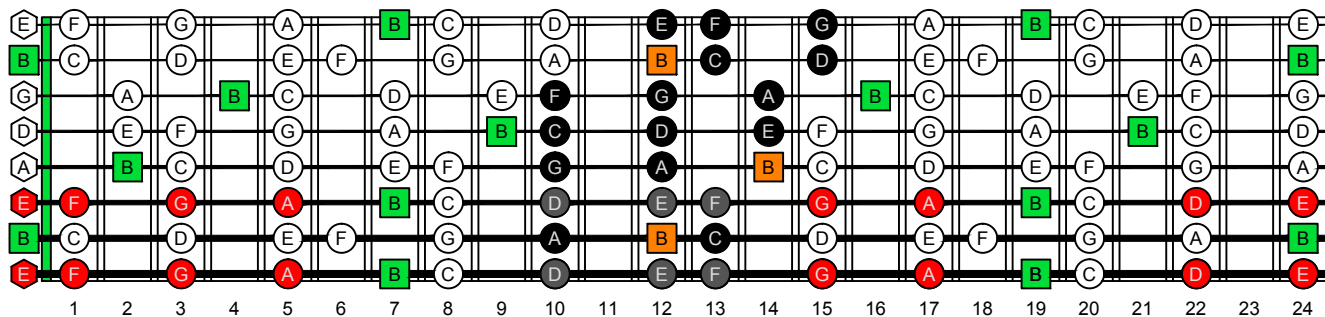

B
 locrian mode
BAGED
 octaves
 Drop E
 8-string
 box shapes
 (3nps)

www.cagedoctaves.com

Zon Brookes

BAGED octaves (Drop E : 8-string) B locrian mode (3nps) : 7B5B2 box shape

BAGED octaves (Drop E : 8-string) B locrian mode 3nps ENTIRE FINGERBOARD NOTE NAMES : 7D4D2 box shape

BAGED octaves (Drop E : 8-string) B locrian mode 3nps ENTIRE FINGERBOARD INTERVALS : 7D4D2 box shape