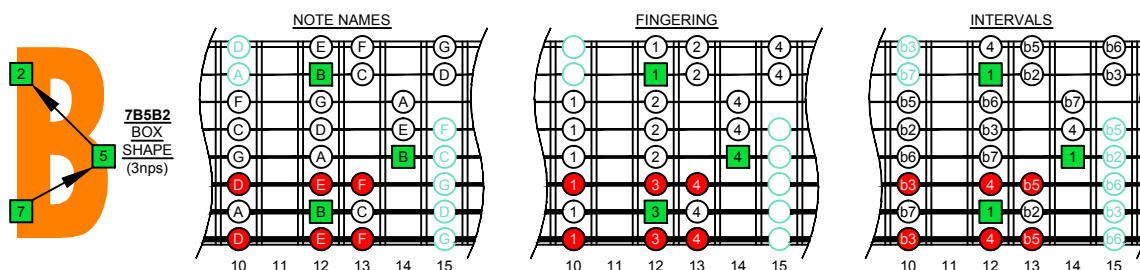

B
 locrian mode
BAGED
 octaves
 Drop E
 8-string
 box shapes
 (3nps)

www.cagedoctaves.com

Zon Brookes

BAGED octaves (Drop E : 8-string) B locrian mode (3nps) : 7B5B2 box shape

BAGED octaves (Drop E : 8-string) B locrian mode 3nps ENTIRE FINGERBOARD NOTE NAMES : 7D4D2 box shape

BAGED octaves (Drop E : 8-string) B locrian mode 3nps ENTIRE FINGERBOARD INTERVALS : 7D4D2 box shape