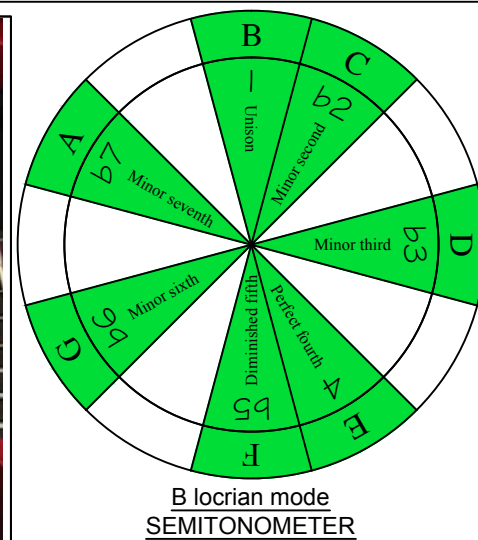

B
 locrian mode
BAGED
 octaves
 Drop E
 8-string
 box shapes
 (3nps)

www.cagedoctaves.com

Zon Brookes

BAGED octaves (Drop E : 8-string) B locrian mode (3nps) : 7B5B2 box shape

BAGED octaves (Drop E : 8-string) B locrian mode 3nps ENTIRE FINGERBOARD NOTE NAMES : 7D4D2 box shape

BAGED octaves (Drop E : 8-string) B locrian mode 3nps ENTIRE FINGERBOARD INTERVALS : 7D4D2 box shape