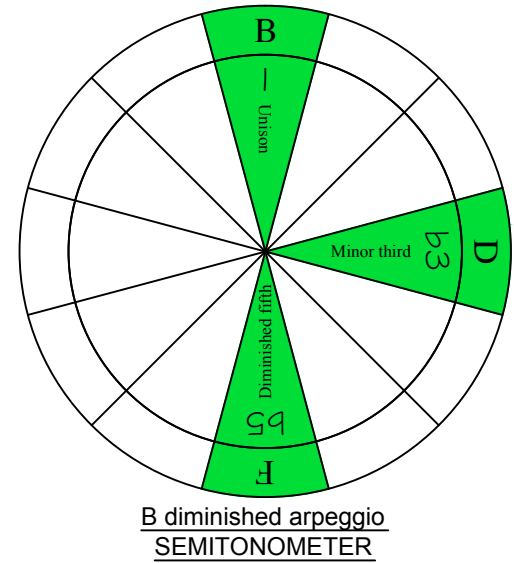

Bdim
 diminished
 arpeggio

BAGED
 octaves
 Drop E
 8-string
 box shapes
 (3nps)

BA 7B5A3 BOX SHAPE (3nps)	AG 5A3G1 BOX SHAPE (3nps)	G 8G6G3G1 BOX SHAPE (3nps)	E 8E6E4E1 BOX SHAPE (3nps)	ED 8E6E4D2 BOX SHAPE (3nps)	D 7D4D2 BOX SHAPE (3nps)	B 7B5B2 BOX SHAPE (3nps)	BA 7B5A3 at 12 BOX SHAPE (3nps)
NOTE NAMES	NOTE NAMES	NOTE NAMES	NOTE NAMES	NOTE NAMES	NOTE NAMES	NOTE NAMES	NOTE NAMES
FINGERING	FINGERING	FINGERING	FINGERING	FINGERING	FINGERING	FINGERING	FINGERING
INTERVALS	INTERVALS	INTERVALS	INTERVALS	INTERVALS	INTERVALS	INTERVALS	INTERVALS