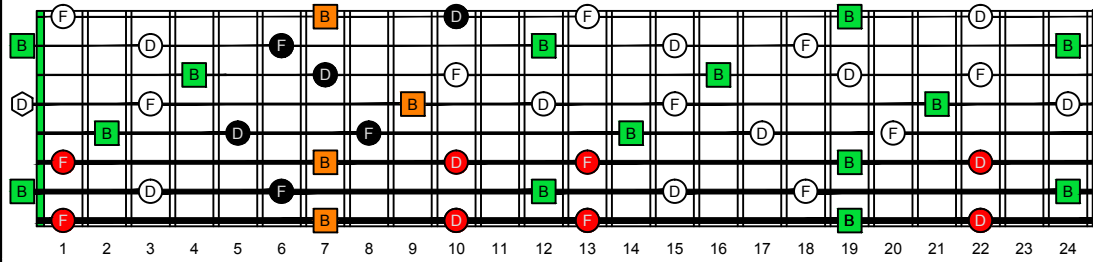

BAGED octaves (Drop E : 8-string) B natural - FINGERBOARD OCTAVE SHAPES

BAGED octaves (Drop E : 8-string) B diminished arpeggio - ENTIRE FINGERBOARD NOTE NAMES

BAGED octaves (Drop E : 8-string) B diminished arpeggio (3nps) ENTIRE FINGERBOARD NOTE NAMES : 8E6E4E1 box shape

BAGED octaves (Drop E : 8-string) B diminished arpeggio (3nps) ENTIRE FINGERBOARD NOTE NAMES : 8E6E4D2 box shape

BAGED octaves (Drop E : 8-string) B diminished arpeggio (3nps) ENTIRE FINGERBOARD NOTE NAMES : 7B5A3 box shape

BAGED octaves (Drop E : 8-string) B diminished arpeggio (3nps) ENTIRE FINGERBOARD NOTE NAMES : 7D4D2 box shape

BAGED octaves (Drop E : 8-string) B diminished arpeggio (3nps) ENTIRE FINGERBOARD NOTE NAMES : 5A3G1 box shape