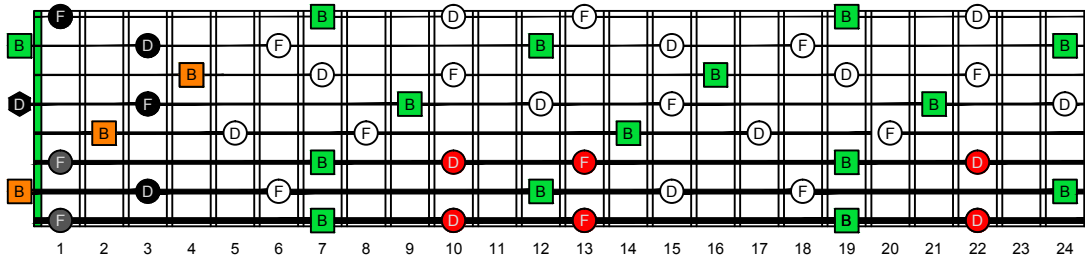

BAGED octaves (Drop E : 8-string) B natural - FINGERBOARD OCTAVE SHAPES

BAGED octaves (Drop E : 8-string) B diminished arpeggio - ENTIRE FINGERBOARD NOTE NAMES

BAGED octaves (Drop E : 8-string) B diminished arpeggio (3nps) ENTIRE FINGERBOARD NOTE NAMES : 8E6E4E1 box shape

BAGED octaves (Drop E : 8-string) B diminished arpeggio (3nps) ENTIRE FINGERBOARD NOTE NAMES : 8E6E4D2 box shape

BAGED octaves (Drop E : 8-string) B diminished arpeggio (3nps) ENTIRE FINGERBOARD NOTE NAMES : 7B5A3 box shape

BAGED octaves (Drop E : 8-string) B diminished arpeggio (3nps) ENTIRE FINGERBOARD NOTE NAMES : 7D4D2 box shape

BAGED octaves (Drop E : 8-string) B diminished arpeggio (3nps) ENTIRE FINGERBOARD NOTE NAMES : 5A3G1 box shape