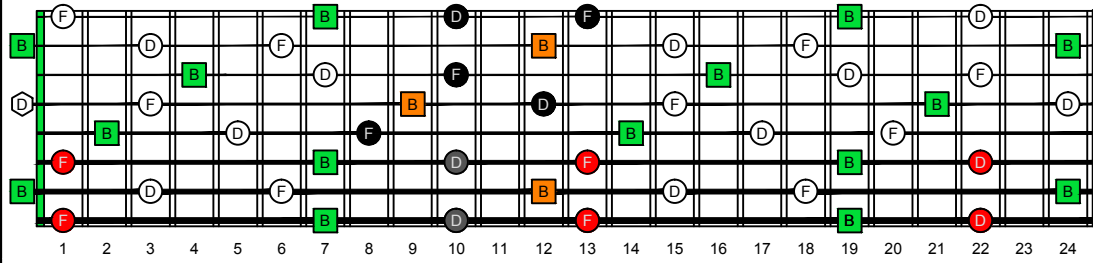

BAGED octaves (Drop E : 8-string) B natural - FINGERBOARD OCTAVE SHAPES

BAGED octaves (Drop E : 8-string) B diminished arpeggio - ENTIRE FINGERBOARD NOTE NAMES

BAGED octaves (Drop E : 8-string) B diminished arpeggio (3nps) ENTIRE FINGERBOARD NOTE NAMES : 8E6E4E1 box shape

BAGED octaves (Drop E : 8-string) B diminished arpeggio (3nps) ENTIRE FINGERBOARD NOTE NAMES : 8E6E4D2 box shape

BAGED octaves (Drop E : 8-string) B diminished arpeggio (3nps) ENTIRE FINGERBOARD NOTE NAMES : 7B5A3 box shape

BAGED octaves (Drop E : 8-string) B diminished arpeggio (3nps) ENTIRE FINGERBOARD NOTE NAMES : 7D4D2 box shape

BAGED octaves (Drop E : 8-string) B diminished arpeggio (3nps) ENTIRE FINGERBOARD NOTE NAMES : 5A3G1 box shape