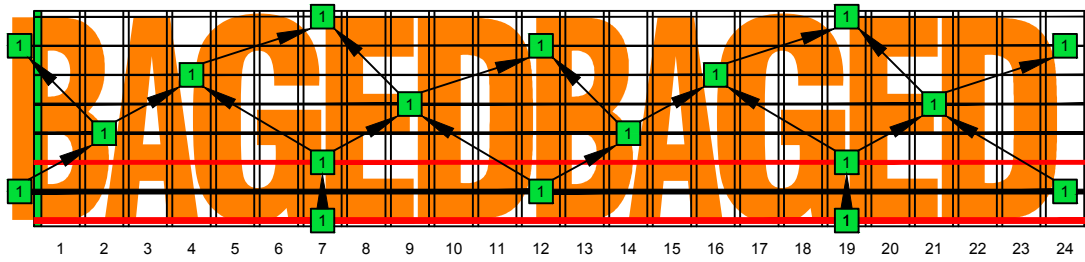

BAGED octaves (Drop E : 8-string) B natural - FINGERBOARD OCTAVE SHAPES

BAGED octaves (Drop E : 8-string) B diminished arpeggio - ENTIRE FINGERBOARD NOTE NAMES

BAGED octaves (Drop E : 8-string) B diminished arpeggio (3nps) ENTIRE FINGERBOARD NOTE NAMES : 8E6E4E1 box shape

BAGED octaves (Drop E : 8-string) B diminished arpeggio (3nps) ENTIRE FINGERBOARD NOTE NAMES : 8E6E4D2 box shape

BAGED octaves (Drop E : 8-string) B diminished arpeggio (3nps) ENTIRE FINGERBOARD NOTE NAMES : 7B5A3 box shape