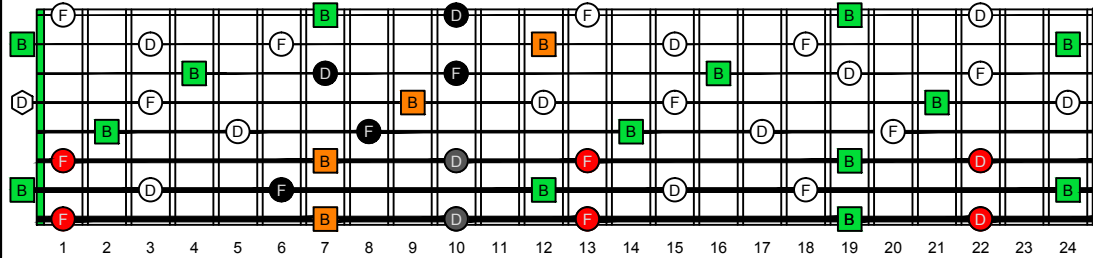

BAGED octaves (Drop E : 8-string) B natural - FINGERBOARD OCTAVE SHAPES

BAGED octaves (Drop E : 8-string) B diminished arpeggio - ENTIRE FINGERBOARD NOTE NAMES

BAGED octaves (Drop E : 8-string) B diminished arpeggio (3nps) ENTIRE FINGERBOARD NOTE NAMES : 8E6E4E1 box shape

BAGED octaves (Drop E : 8-string) B diminished arpeggio (3nps) ENTIRE FINGERBOARD NOTE NAMES : 8E6E4D2 box shape

BAGED octaves (Drop E : 8-string) B diminished arpeggio (3nps) ENTIRE FINGERBOARD NOTE NAMES : 7B5A3 box shape

BAGED octaves (Drop E : 8-string) B diminished arpeggio (3nps) ENTIRE FINGERBOARD NOTE NAMES : 7D4D2 box shape

BAGED octaves (Drop E : 8-string) B diminished arpeggio (3nps) ENTIRE FINGERBOARD NOTE NAMES : 5A3G1 box shape