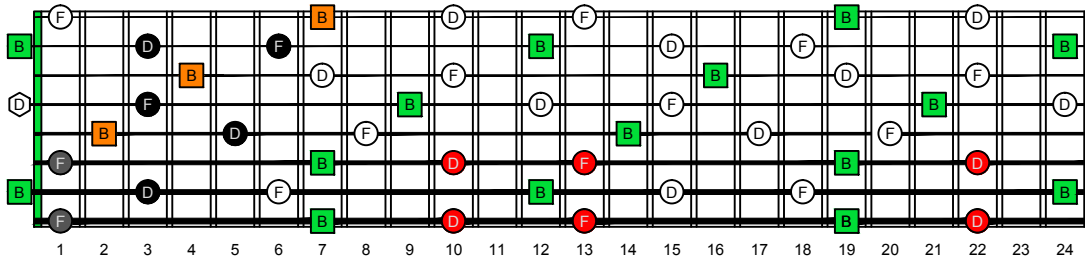

BAGED octaves (Drop E : 8-string) B natural - FINGERBOARD OCTAVE SHAPES

BAGED octaves (Drop E : 8-string) B diminished arpeggio - ENTIRE FINGERBOARD NOTE NAMES

BAGED octaves (Drop E : 8-string) B diminished arpeggio (3nps) ENTIRE FINGERBOARD NOTE NAMES : 8E6E4E1 box shape

BAGED octaves (Drop E : 8-string) B diminished arpeggio (3nps) ENTIRE FINGERBOARD NOTE NAMES : 8E6E4D2 box shape

BAGED octaves (Drop E : 8-string) B diminished arpeggio (3nps) ENTIRE FINGERBOARD NOTE NAMES : 7B5A3 box shape

BAGED octaves (Drop E : 8-string) B diminished arpeggio (3nps) ENTIRE FINGERBOARD NOTE NAMES : 7D4D2 box shape

BAGED octaves (Drop E : 8-string) B diminished arpeggio (3nps) ENTIRE FINGERBOARD NOTE NAMES : 5A3G1 box shape