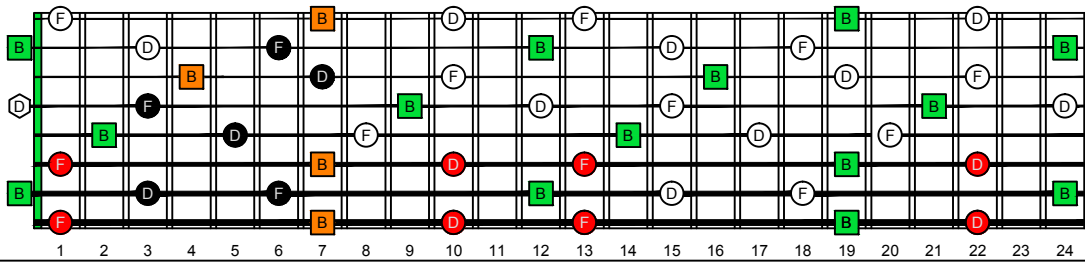

BAGED octaves (Drop E : 8-string) B natural - FINGERBOARD OCTAVE SHAPES

BAGED octaves (Drop E : 8-string) B diminished arpeggio - ENTIRE FINGERBOARD NOTE NAMES

BAGED octaves (Drop E : 8-string) B diminished arpeggio (3nps) ENTIRE FINGERBOARD NOTE NAMES : 8E6E4E1 box shape

BAGED octaves (Drop E : 8-string) B diminished arpeggio (3nps) ENTIRE FINGERBOARD NOTE NAMES : 8E6E4D2 box shape

BAGED octaves (Drop E : 8-string) B diminished arpeggio (3nps) ENTIRE FINGERBOARD NOTE NAMES : 7B5A3 box shape

BAGED octaves (Drop E : 8-string) B diminished arpeggio (3nps) ENTIRE FINGERBOARD NOTE NAMES : 7D4D2 box shape

BAGED octaves (Drop E : 8-string) B diminished arpeggio (3nps) ENTIRE FINGERBOARD NOTE NAMES : 5A3G1 box shape

BAGED octaves (Drop E : 8-string) B diminished arpeggio (3nps) ENTIRE FINGERBOARD NOTE NAMES : 7B5B2 box shape

BAGED octaves (Drop E : 8-string) B diminished arpeggio (3nps) ENTIRE FINGERBOARD NOTE NAMES : 8G6G3G1 box shape