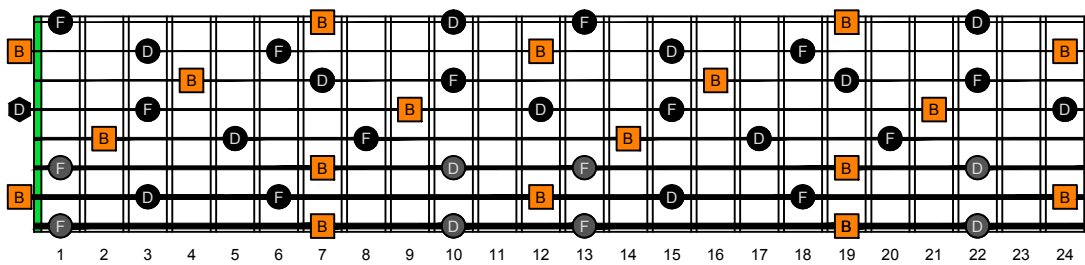

BAGED octaves (Drop E : 8-string) B natural - FINGERBOARD OCTAVE SHAPES

BAGED octaves (Drop E : 8-string) B diminished arpeggio - ENTIRE FINGERBOARD NOTE NAMES

BAGED octaves (Drop E : 8-string) B diminished arpeggio (3nps) ENTIRE FINGERBOARD NOTE NAMES : 8E6E4E1 box shape

BAGED octaves (Drop E : 8-string) B diminished arpeggio (3nps) ENTIRE FINGERBOARD NOTE NAMES : 8E6E4D2 box shape

BAGED octaves (Drop E : 8-string) B diminished arpeggio (3nps) ENTIRE FINGERBOARD NOTE NAMES : 7B5A3 box shape

BAGED octaves (Drop E : 8-string) B diminished arpeggio (3nps) ENTIRE FINGERBOARD NOTE NAMES : 7D4D2 box shape

BAGED octaves (Drop E : 8-string) B diminished arpeggio (3nps) ENTIRE FINGERBOARD NOTE NAMES : 5A3G1 box shape

BAGED octaves (Drop E : 8-string) B diminished arpeggio (3nps) ENTIRE FINGERBOARD NOTE NAMES : 7B5B2 box shape

BAGED octaves (Drop E : 8-string) B diminished arpeggio (3nps) ENTIRE FINGERBOARD NOTE NAMES : 8G6G3G1 box shape