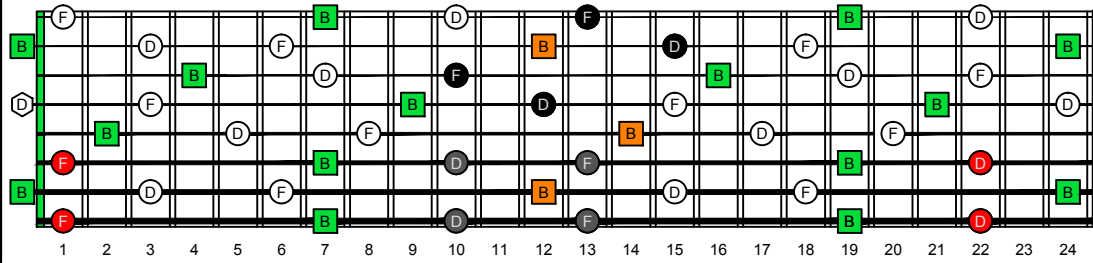

BAGED octaves (Drop E : 8-string) B diminished arpeggio (3nps) ENTIRE FINGERBOARD NOTE NAMES : 7B5A3 box shape at 12

BAGED octaves (Drop E : 8-string) B diminished arpeggio (3nps) ENTIRE FINGERBOARD NOTE NAMES : 7B5B2 box shape